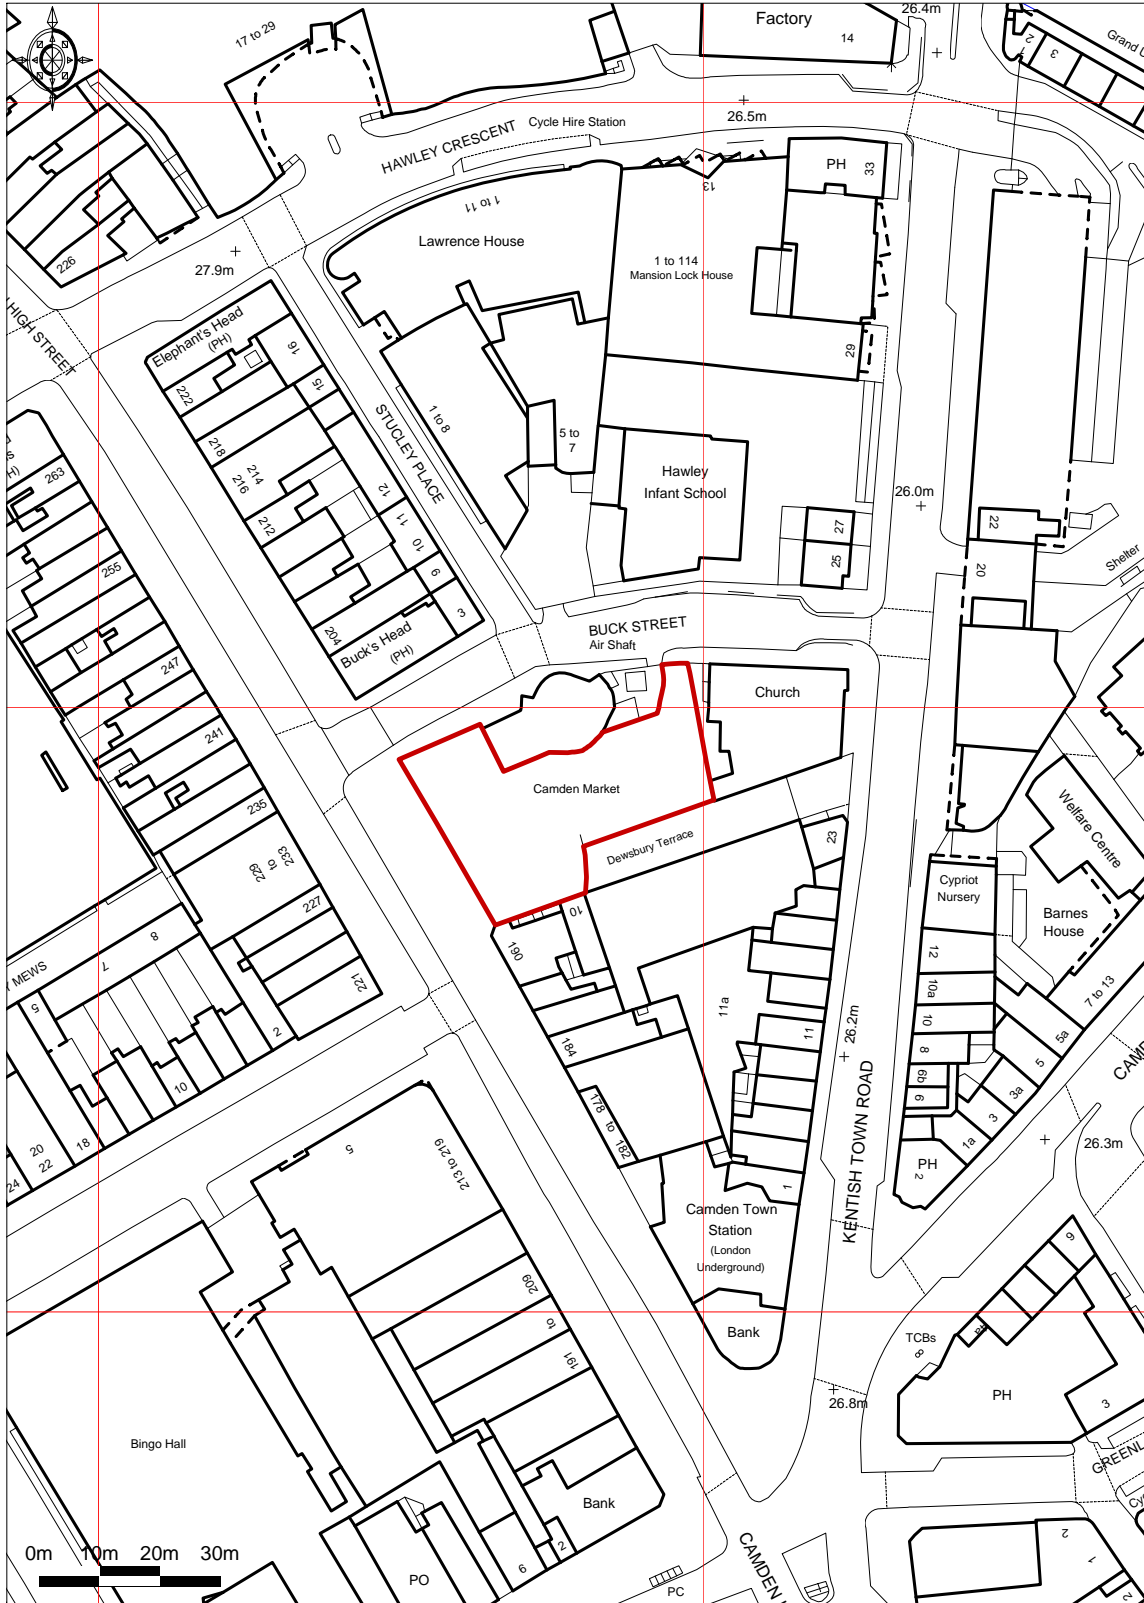

190 Camden High Street, London NW1

J10161

GERALDEVE