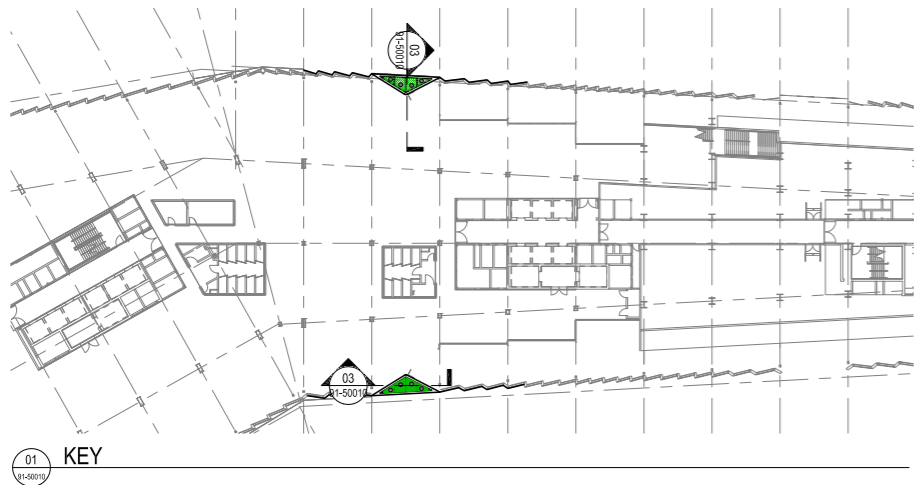

rev	details	by	date
P00	For Planning (Draft)	CD	07.02.2017
P01	For Planning (DRAFT)	CD	13.02.2017
P02	For Planning	SH	10.05.2017
P03	For Planning	SH	17.05.2017

Notes

1.0 Do not scale from drawing, use figured dimensions only
1.1 All dimensions to be checked onsite
1.2 This drawing to be read in conjunction with all other Gillespies drawings and specifications