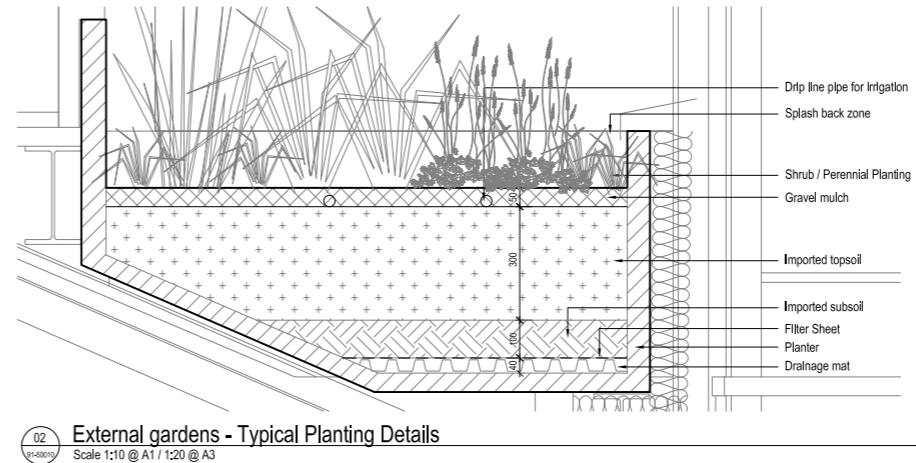

rev	details	by	date
P00	For Planning (Draft)	CD	07.02.2017
P01	For Planning (DRAFT)	CD	13.02.2017
P02	For Planning	SH	10.05.2017
P03	For Planning	SH	17.05.2017

Notes

1.0 Do not scale from drawing, use figured dimensions only
1.1 All dimensions to be checked onsite
1.2 This drawing to be read in conjunction with all other Gillespies drawings and specifications