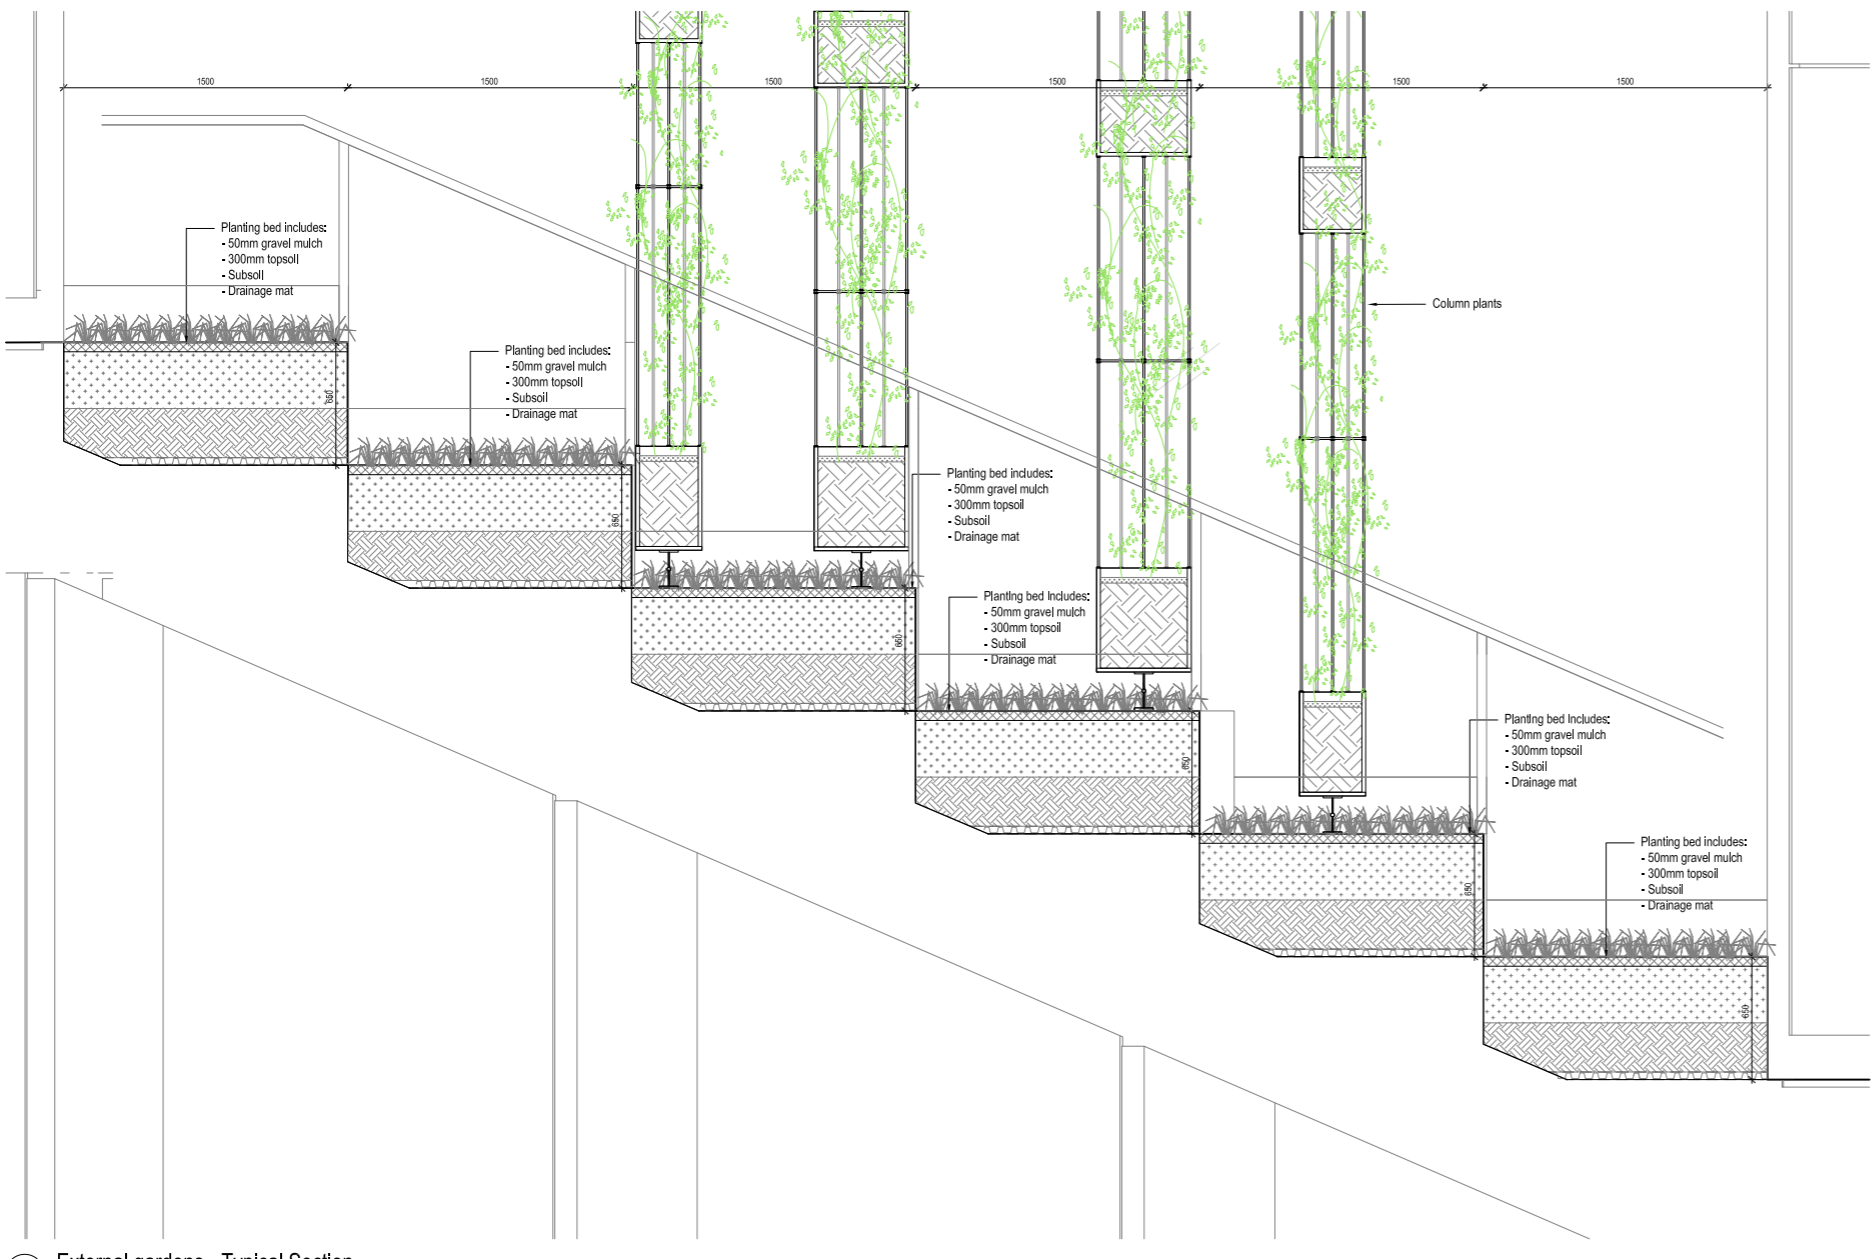

Project title
King's Cross Central - Zone A

Drawing title
Proposed External Facade Gardens
Typical Section and Detail

FOR APPROVAL	Drawing status	Scale	Drawn
	Varies @ A1+A3	Varies @ A1+A3	CD
FOR APPROVAL	Date	Checked	AM
	07.02.2017	AM	AM
KXC-A-001-T-GIL-91-50010	Drawing number	Revision	
		P03	

Client
KCCGSL and Google UK Ltd

King's Cross
London EC1R 4LP
P: 020 8348 6200

GILLESPIES

03 External gardens - Typical Section
Scale 1:20 @ A1 / 1:40 @ A3