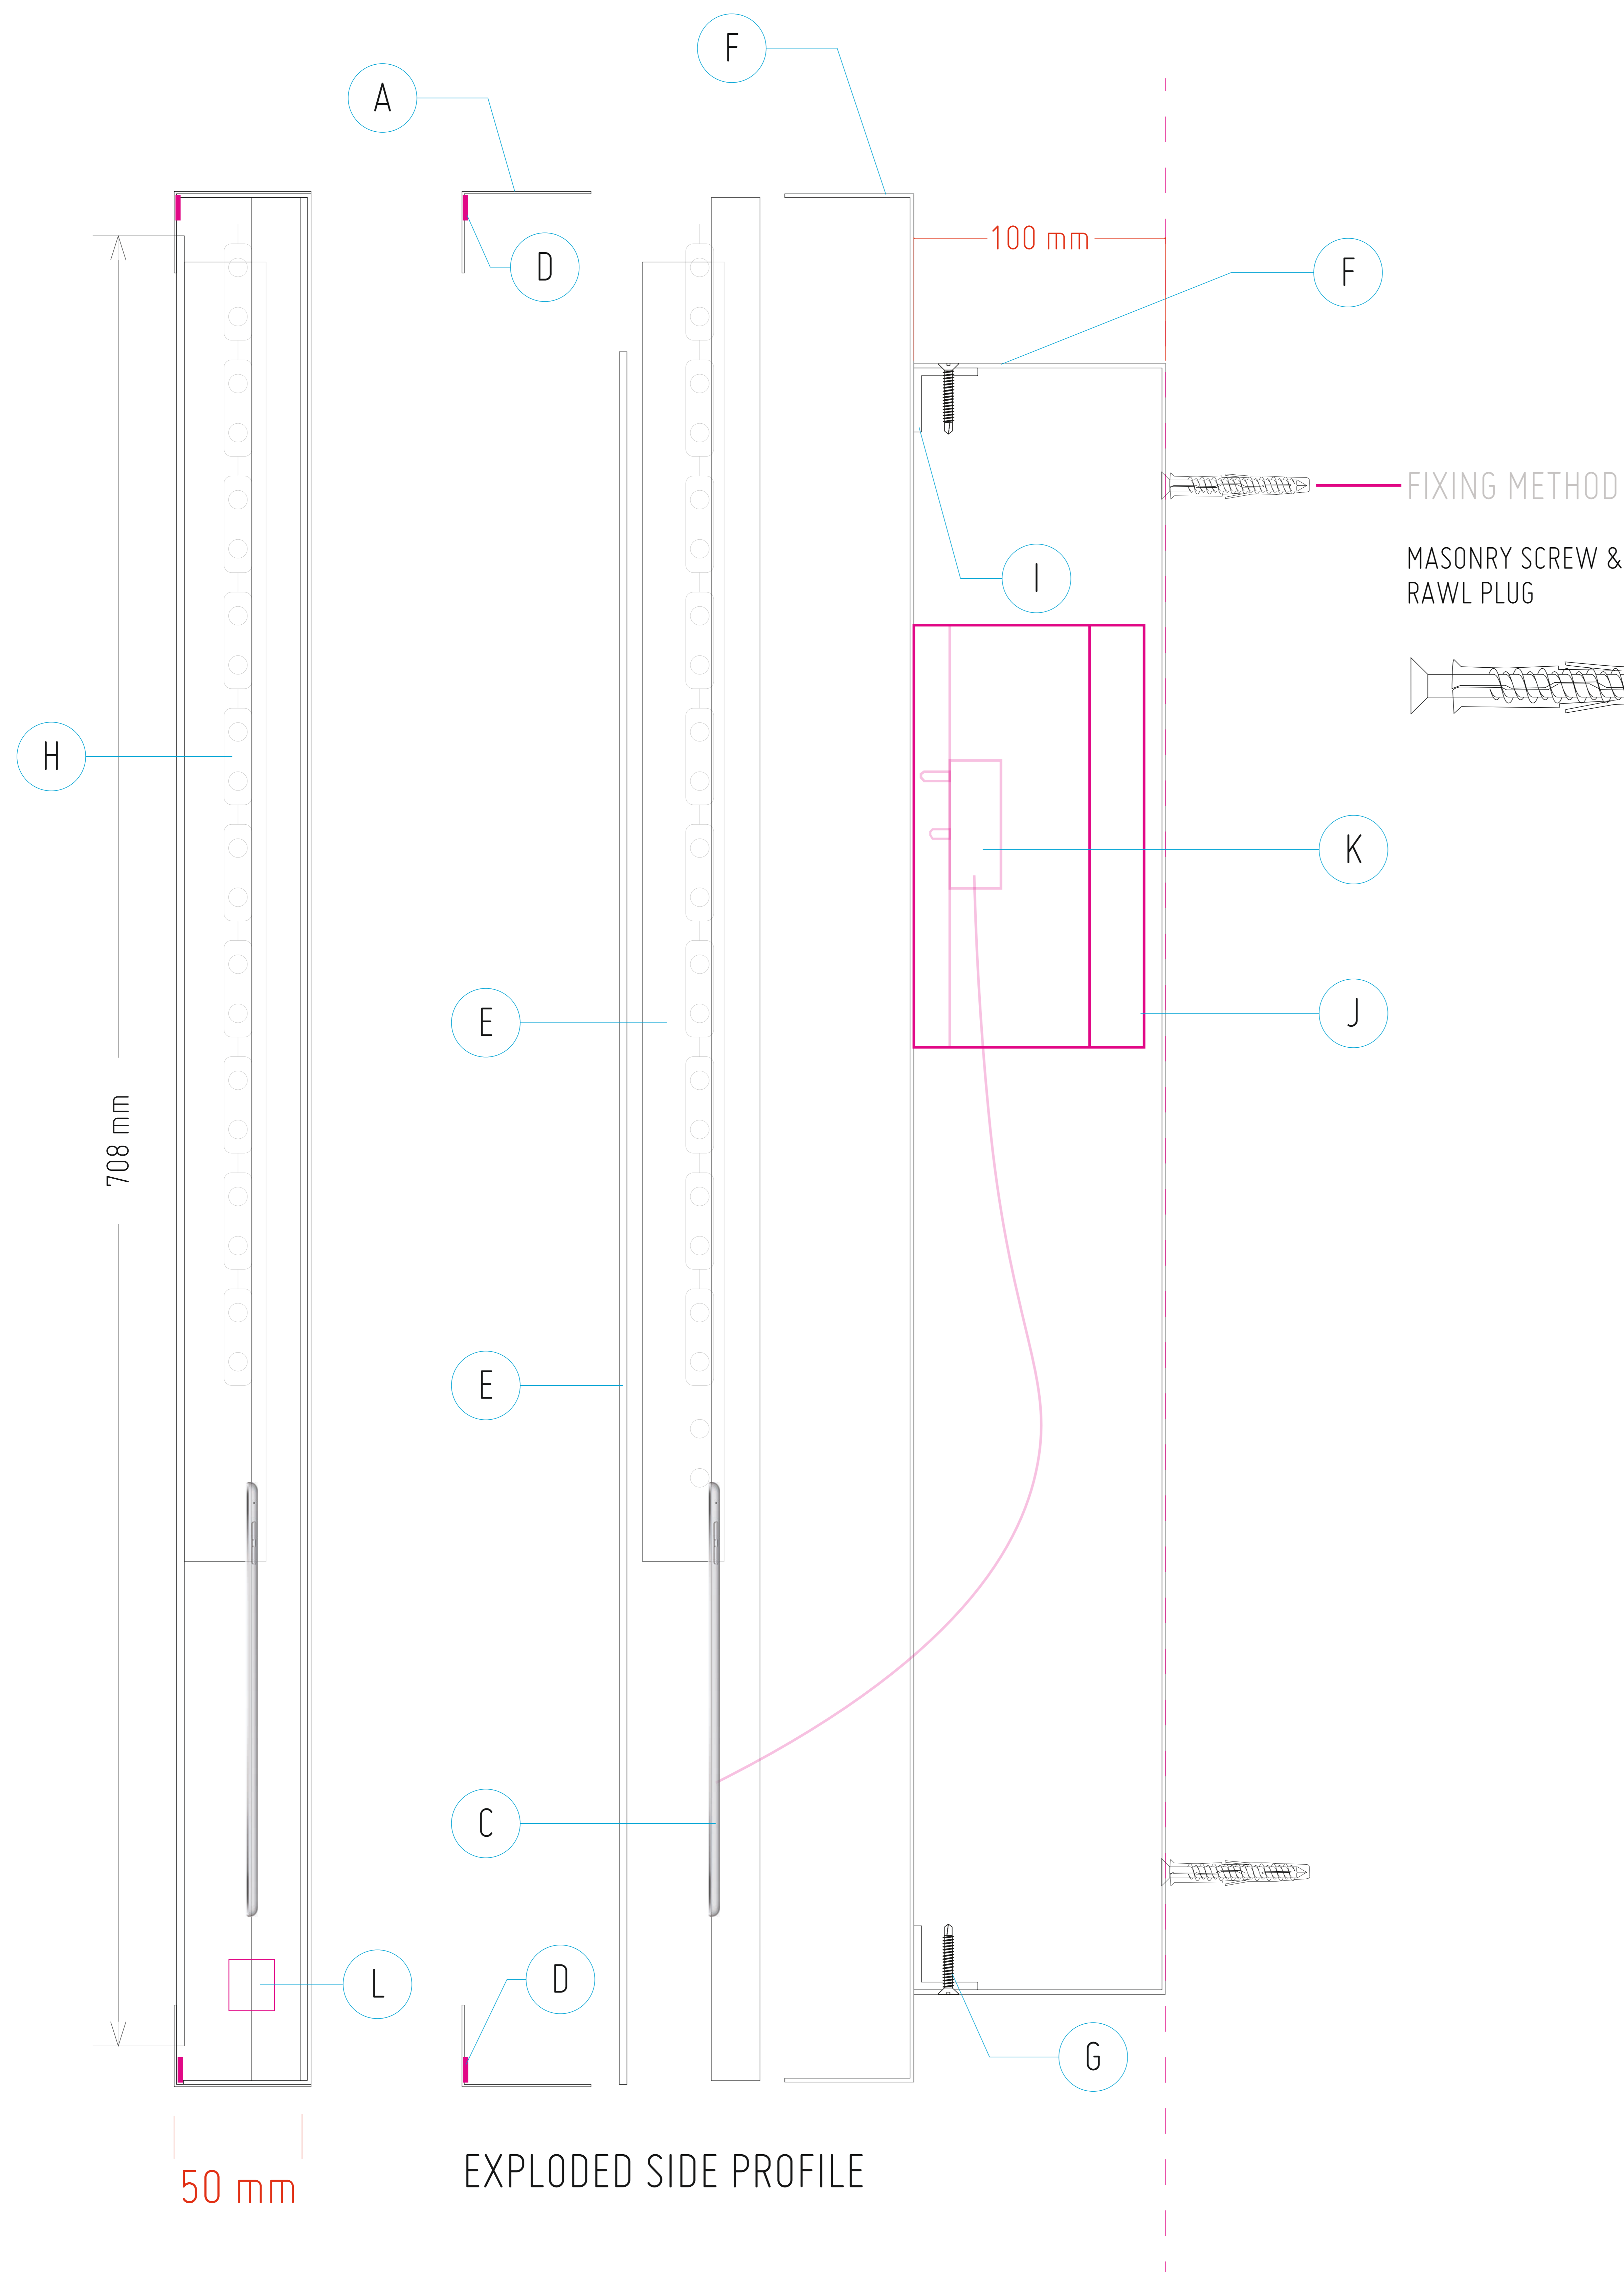

DRAFT
FOR APPROVAL ONLY
DO NOT MANUFACTURE
FROM THIS DRAWING

REV #	DATE	REV #	DATE
1	30/05/17		

Colour Specification

● 9889-00
Gloss Black

CLIENT
INDIVIDUAL RESTAURANTS LTD

VISUAL
GINO CAMDEN

Unit 1 First Avenue | Europa Village | Manchester | M17 1JZ

Tel 0161 832 2429 Email sales@astrasigns.com

BUILT UP EXAMPLE

- A .9MM HOT ROLLED STEEL
- B 3MM CLEAR ACRYLIC
- C 19MM FOAMEX (CNC ROUTED)
- D NEOPRENE SEAL TO THE FACE REVERSE
- E 5MM ACRYLIC DIFFUSER
- F 1.5MM ALUMINIUM
- G 4.2 X 25MM CSK SELF DRILLING SCREW
- H SIDEWAYS MOUNTED WHITE LED'S
- I 25 X 25 X 3MM ANGLE
- J BG NEXUS 13A 2G DP SWITCHED SOCKET
- K UK PLUG
- L TRANSFORMER