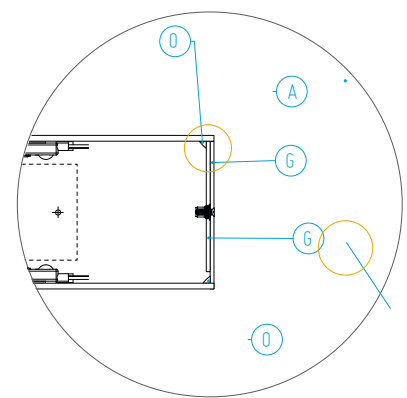

DRAFT
FOR APPROVAL ONLY
DO NOT MANUFACTURE
FROM THIS DRAWING

1 OFF - SUPPLY AND INSTALL

A 3 MM ALUMINIUM	L 10MM FOAM PVC PACKER
B 3MM ALUMINIUM	M #3 C/S MACHINE SCREW BZP
D REBATED 3MM LED ACRYLIC	N LED ILLUMINATION
E 90MM X 50MM X2.9MM RHS STEEL	O WELD
F 5MM STEEL PLATE	P FEED
G 2MM ALUMINIUM	Q RIVNUT & C/S SCREW X 1
H 5MM ROLLED STEEL PLATE	R M4 CSK ST/STEEL SCREW X 4
I 2MM ALUMINIUM COVER PLATE	S SPRING TOGGLE FIXINGS
J M8 COACH BOLT WITH PRE DRILLED 10MM HOLES	

2. 3M WORTH OF TAIL SUPPLIED WITH PROJECTING SIGN

27 Modules: GE Lighting Solutions - Tetra miniMAX White - GEMM71-2
8.6 Watts

REV #	DATE	REV #	DATE
1	30/05/17		

Colour Specification

- RAL 6027 - 60% SEMI GLOSS PANTONE 563 C
- RAL 9005

CLIENT
INDIVIDUAL RESTAURANTS LTD

VISUAL
GINO CAMDEN

Unit 1 First Avenue | Europa Village | Manchester | M17 1JZ
Tel 0161 832 2429 Email sales@astrasigns.com

DO NOT SCALE FROM THIS DRAWING ALL DIMENSIONS TO BE CHECKED ON SITE PRIOR TO MANUFACTURE