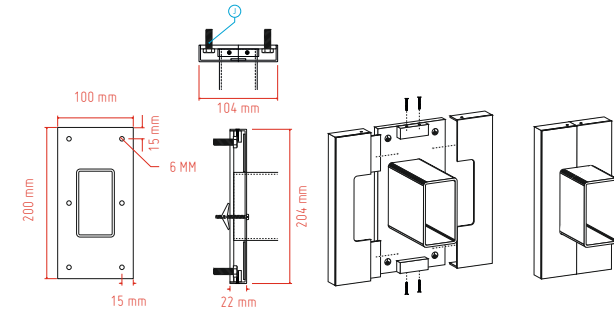

DRAFT
FOR APPROVAL ONLY
DO NOT MANUFACTURE
FROM THIS DRAWING

1 OFF - SUPPLY AND INSTALL

A 3 MM ALUMINIUM	L 10MM FOAM PVC PACKER
B 3MM ALUMINIUM	M #3 C/S MACHINE SCREW BZP
D REBATED 3MM LED ACRYLIC	N LED ILLUMINATION
E 90MM X 50MM X2.9MM RHS STEEL	O WELD
F 5MM STEEL PLATE	P FEED
G 2MM ALUMINIUM	Q RIVNUT & C/S SCREW X 1
H 5MM ROLLED STEEL PLATE	R M4 CSK ST/STEEL SCREW X 4
I 2MM ALUMINIUM COVER PLATE	S SPRING TOGGLE FIXINGS
J M8 COACH BOLT WITH PRE DRILLED 10MM HOLES	

2. 3M WORTH OF TAIL SUPPLIED WITH PROJECTING SIGN

27 Modules: GE Lighting Solutions - Tetra miniMAX White - GEMM71-2
8.6 Watts

REV #	DATE	REV #	DATE
1	30/05/17		

Colour Specification

- RAL 6027 - 60% SEMI GLOSS PANTONE 563 C
- RAL 9005

CLIENT
INDIVIDUAL RESTAURANTS LTD

VISUAL
GINO CAMDEN

Unit 1 First Avenue | Europa Village | Manchester | M17 1JZ
Tel 0161 832 2429 Email sales@astrasigns.com

DO NOT SCALE FROM THIS DRAWING ALL DIMENSIONS TO BE CHECKED ON SITE PRIOR TO MANUFACTURE