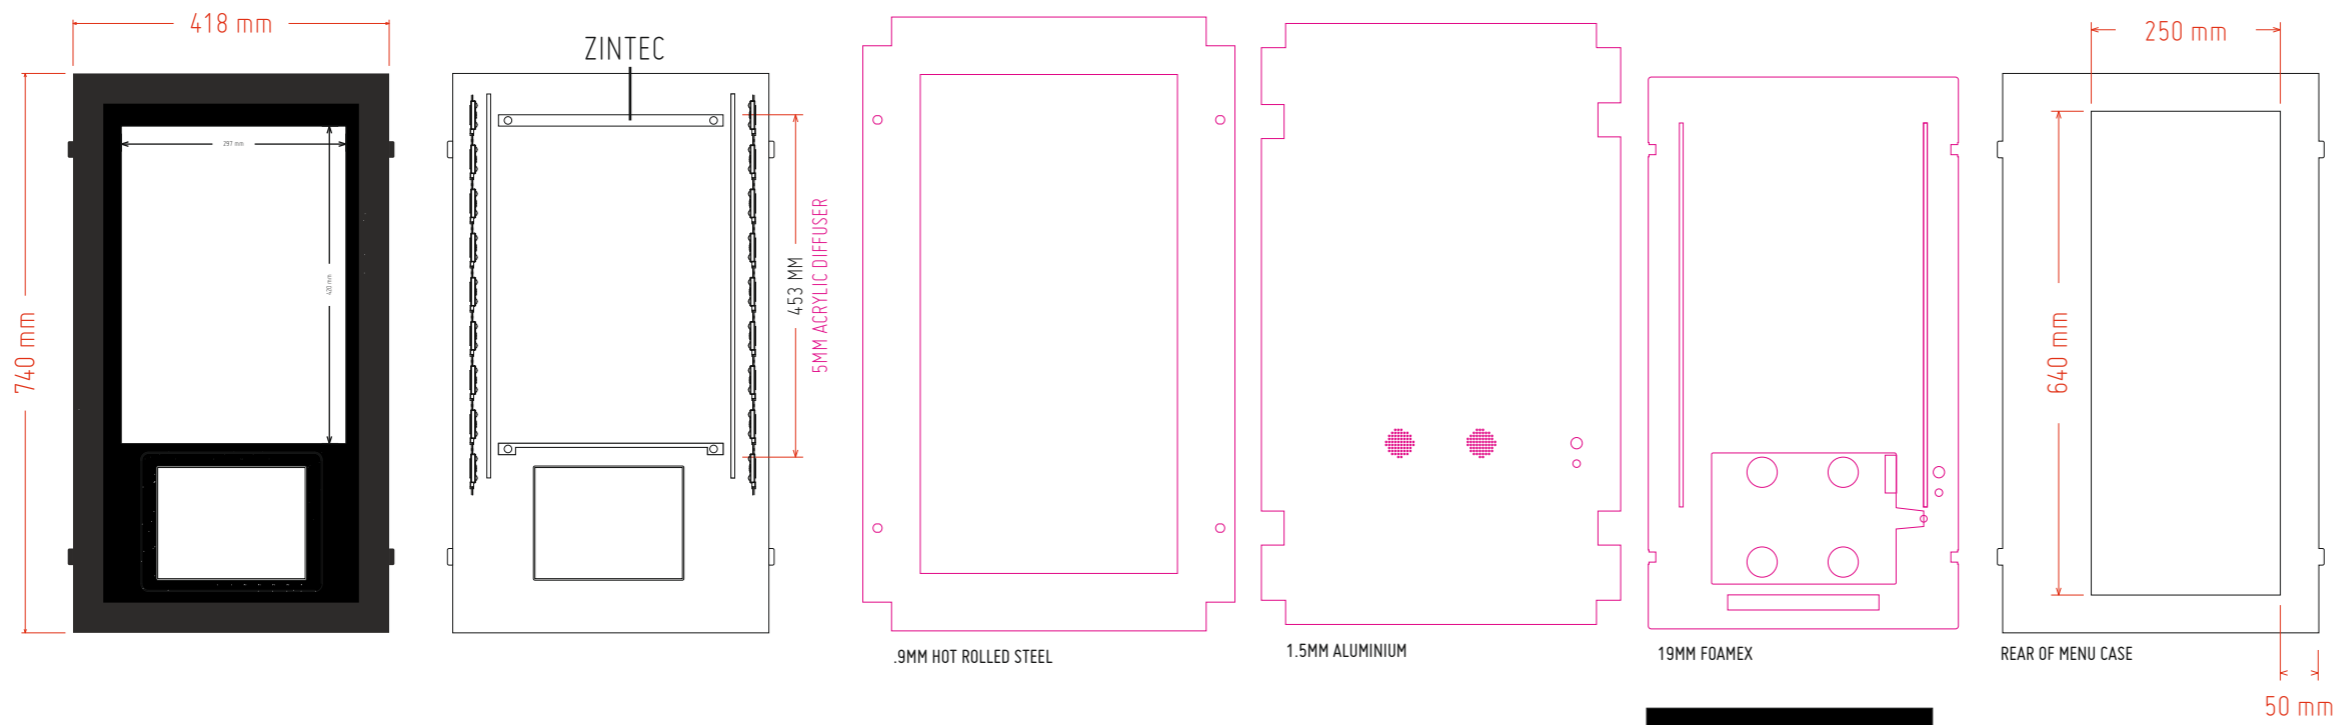

DRAFT
FOR APPROVAL ONLY
DO NOT MANUFACTURE
FROM THIS DRAWING

0.9MM HOT ROLLED STEEL & 1.5MM ALUMINIUM FOLDED TRAY ON TRAY (50MM RETRUNS) WITH 4 OFF LOCKS,

MENU CASE TO HAVE APERTURE CNC CUT FROM FRONT TRAY BACKED IN 3MM CLEAR ACRYLIC.

INSIDE THE CASE TO HAVE 19MM FOAMEX WITH ROUTED DETAIL TO HOLD AND CONNECT THE IPAD ALONG WITH HOLDING 2 OFF PICES OF 5MM ACRYLIC DIFFUSER TO EITHER SIDE OF THE MAIN VIEWING APERTURE.

LEDS TO BE ADHERED ONTO 19MM FOAMEX WITH HOT GLUE, LED'S TO FACE INWARDS TOWARDS APERTURE (LEDS MOUNTED ON THERE SIDE)

BACK 1.5MM ALUMINIUM TRAY TO FIX ONTO SECOND ALUMINIUM TRAY VIA THE USE OF 25MM ALUMINIUM ANGLES

SECOND ALI TRAY FIXES DIRECTLY TO THE WALL WITH MASONRY SCREWS AND PLUGS

(SEE NEXT PAGE)