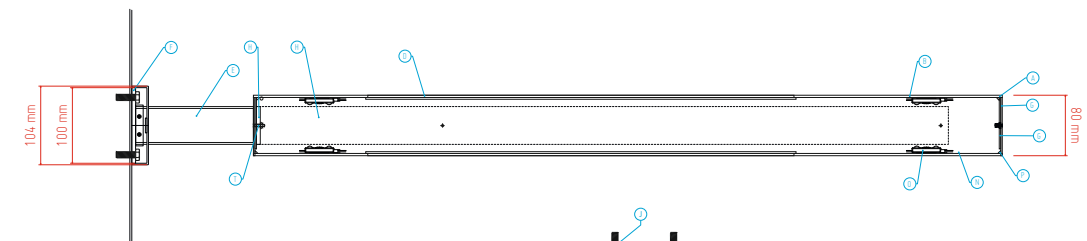

DRAFT
FOR APPROVAL ONLY
DO NOT MANUFACTURE
FROM THIS DRAWING

1 OFF - SUPPLY AND INSTALL

A 3 MM ALUMINIUM	L 10MM FOAM PVC PACKER
B 3MM ALUMINIUM	M #3 C/S MACHINE SCREW BZP
D REBATED 3MM LED ACRYLIC	N LED ILLUMINATION
E 90MM X 50MM X2.9MM RHS STEEL	O WELD
F 5MM STEEL PLATE	P FEED
G 2MM ALUMINIUM	Q RIVNUT & C/S SCREW X 1
H 5MM ROLLED STEEL PLATE	R M4 CSK ST/STEEL SCREW X 4
I 2MM ALUMINIUM COVER PLATE	S SPRING TOGGLE FIXINGS
J M8 COACH BOLT WITH PRE DRILLED 10MM HOLES	

2. 3M WORTH OF TAIL SUPPLIED WITH PROJECTING SIGN

27 Modules: GE Lighting Solutions - Tetra miniMAX White - GEMM71-2
8.6 Watts

REV #	DATE	REV #	DATE
1	30/05/17		

Colour Specification

- RAL 6027 - 60% SEMI GLOSS PANTONE 563 C
- RAL 9005

CLIENT
INDIVIDUAL RESTAURANTS LTD

VISUAL
GINO CAMDEN

Unit 1 First Avenue | Europa Village | Manchester | M17 1JZ
Tel 0161 832 2429 Email sales@astrasigns.com

DO NOT SCALE FROM THIS DRAWING ALL DIMENSIONS TO BE CHECKED ON SITE PRIOR TO MANUFACTURE