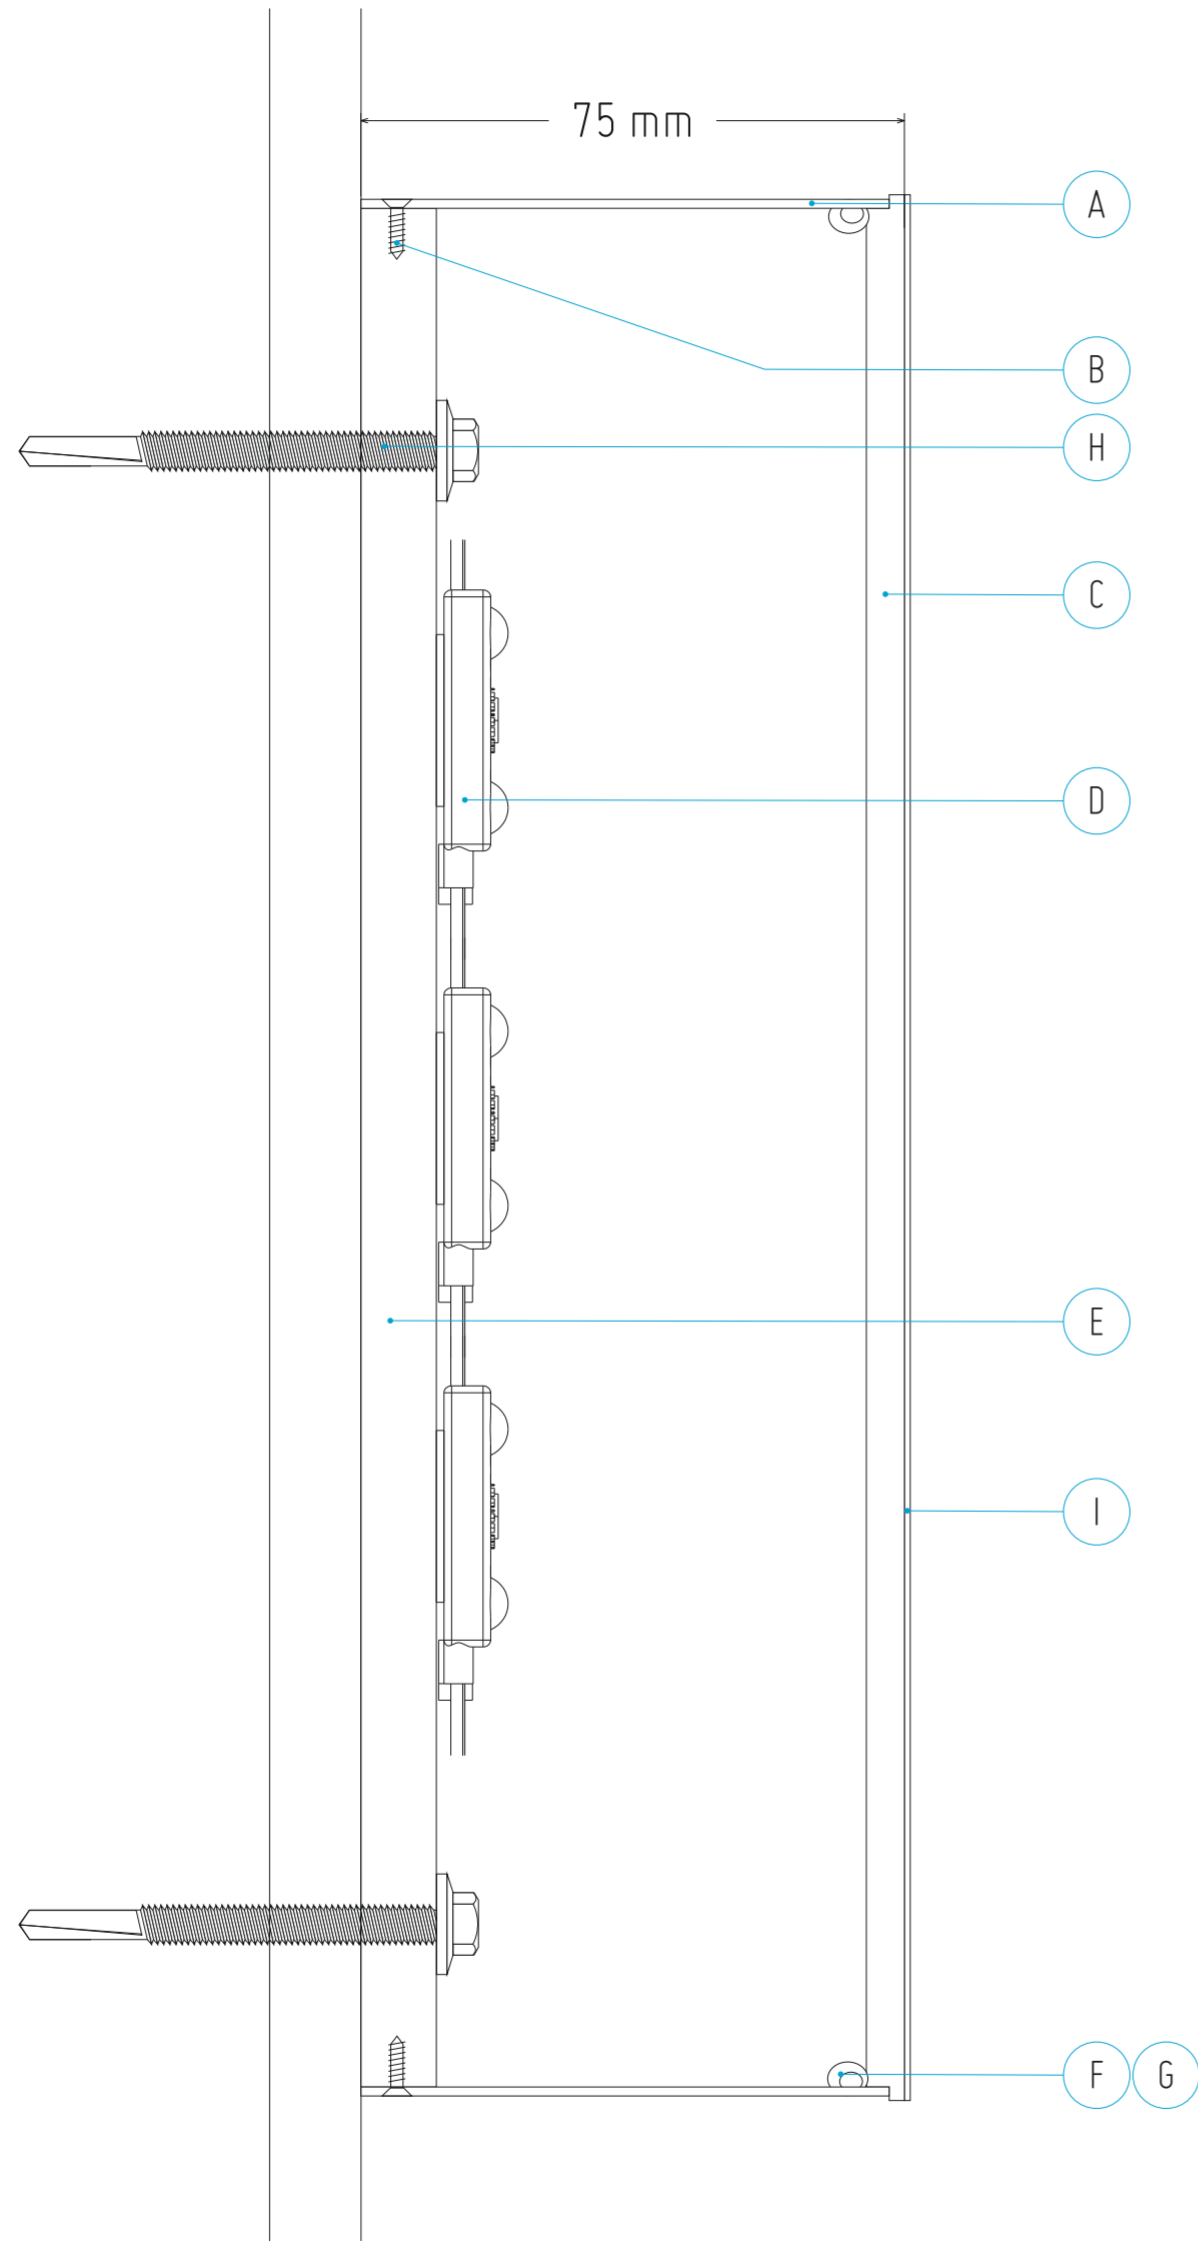

DRAFT
FOR APPROVAL ONLY
DO NOT MANUFACTURE
FROM THIS DRAWING

- A 0.9MM BRUSHED ALUMINIUM RETURNS FINISHED WHITE
- B #3 C/S MACHINE SCREW BZP
- C 5MM LED ACRYLIC
- D AGILIGHT PRO MINI B6 / PRO ULTRA MINI 6500K LED'S
- E 10MM FOAM PANEL
- F SIGN FIX 2
- G SIGN FIX 12
- H STEEK TEK SCREW
- I 6052PE VINYL, LUV3898 MATT LAMINATE TO FACE

**LETTERS ARE TO BE FIXED INTO EXISTING TIMBER FASCIA
FASCIA TO BE PAINTED TO RAL 7022 BY CLIENT (GREY)**

REV #	DATE	REV #	DATE
1	30/05/17		

Colour Specification

- RAL 6027 - 60% SEMI GLOSS
- PANTONE 563 C

CLIENT
INDIVIDUAL RESTAURANTS LTD

VISUAL
GINO CAMDEN

Unit 1 First Avenue | Europa Village | Manchester | M17 1JZ

Tel 0161 832 2429 Email sales@astrasigns.com