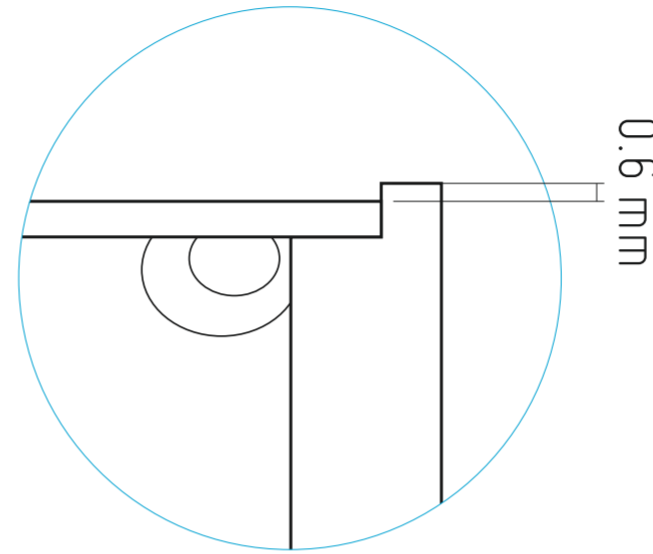

DRAFT
FOR APPROVAL ONLY
DO NOT MANUFACTURE
FROM THIS DRAWING

- A 0.9MM BRUSHED ALUMINIUM RETURNS FINISHED WHITE
- B #3 C/S MACHINE SCREW BZP
- C 5MM LED ACRYLIC
- D AGILIGHT PRO MINI B6 / PRO ULTRA MINI 6500K LED'S
- E 10MM FOAM PANEL
- F SIGN FIX 2
- G SIGN FIX 12
- H STEEK TEK SCREW
- I 6052PE VINYL, LUV3898 MATT LAMINATE TO FACE

**LETTERS ARE TO BE FIXED INTO EXISTING TIMBER FASCIA
FASCIA TO BE PAINTED TO RAL 7022 BY CLIENT (GREY)**

REV #	DATE	REV #	DATE
1	30/05/17		

Colour Specification

- RAL 6027 - 60% SEMI GLOSS
- PANTONE 563 C

CLIENT
INDIVIDUAL RESTAURANTS LTD

VISUAL
GINO CAMDEN

Unit 1 First Avenue | Europa Village | Manchester | M17 1JZ

Tel 0161 832 2429 Email sales@astrasigns.com