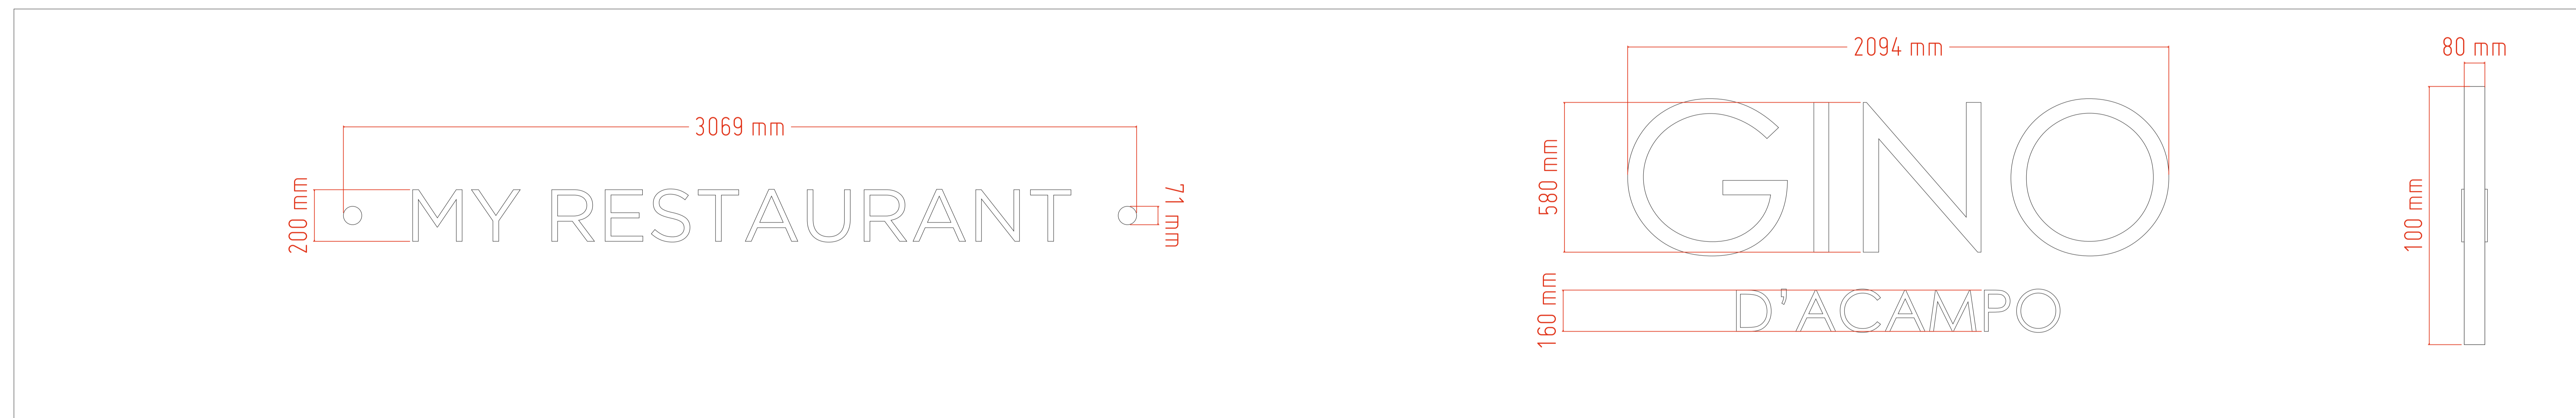

Colour Specification

RAL 6027 - 60% SEMI GLOSS
PANTONE 563 C

CLIENT
INDIVIDUAL RESTAURANTS LTD

VISUAL
GINO CAMDEN

Unit 1 First Avenue | Europa Village | Manchester | M17 1JZ

Tel 0161 832 2429 Email sales@astrasigns.com