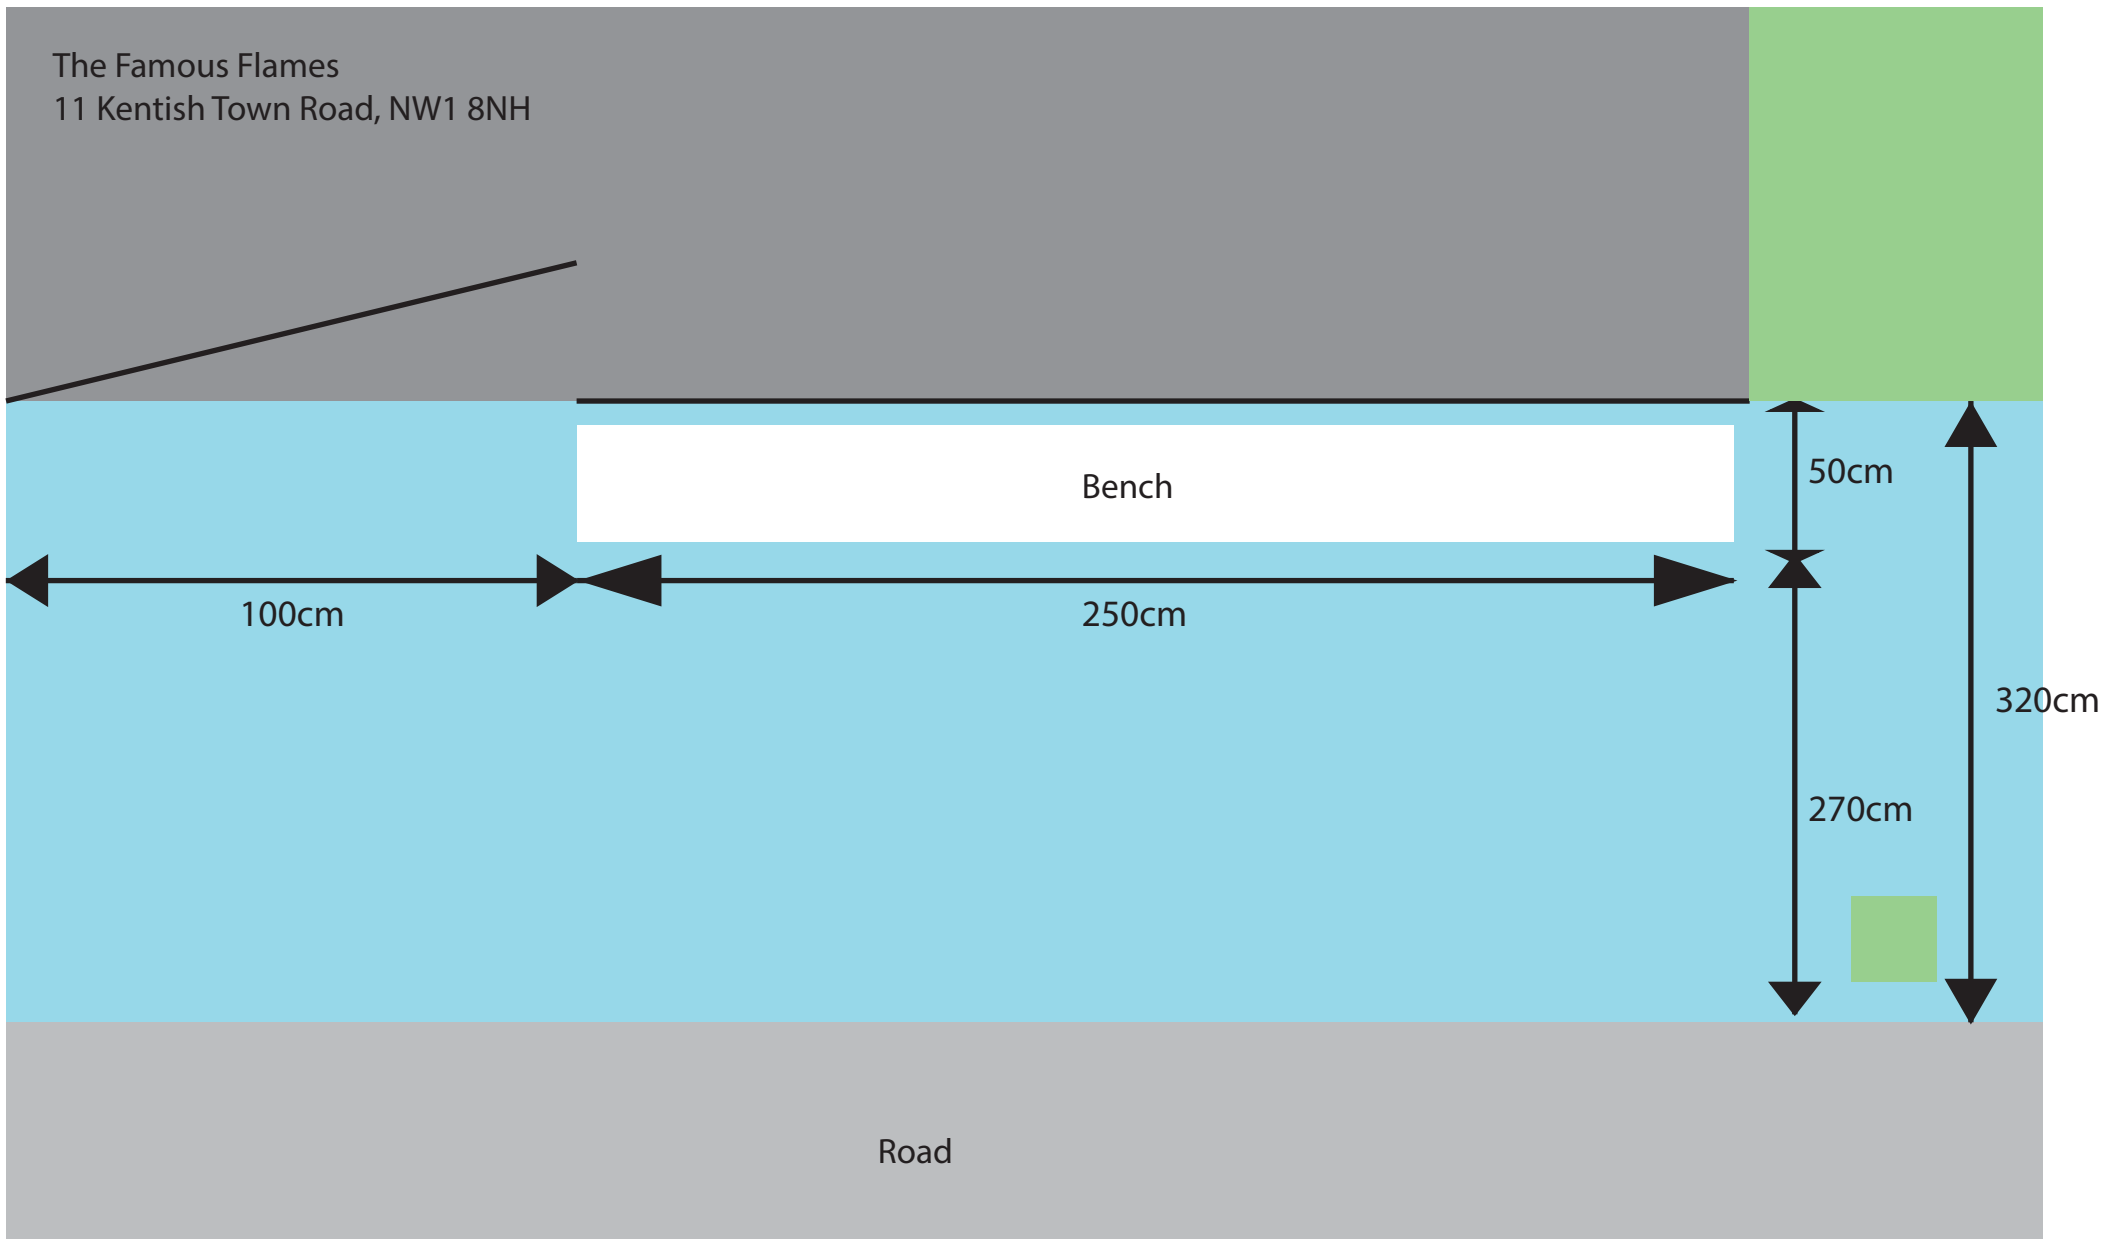

The Famous Flames  
11 Kentish Town Road, NW1 8NH

Bench

100cm

250cm

50cm

270cm

320cm

Road