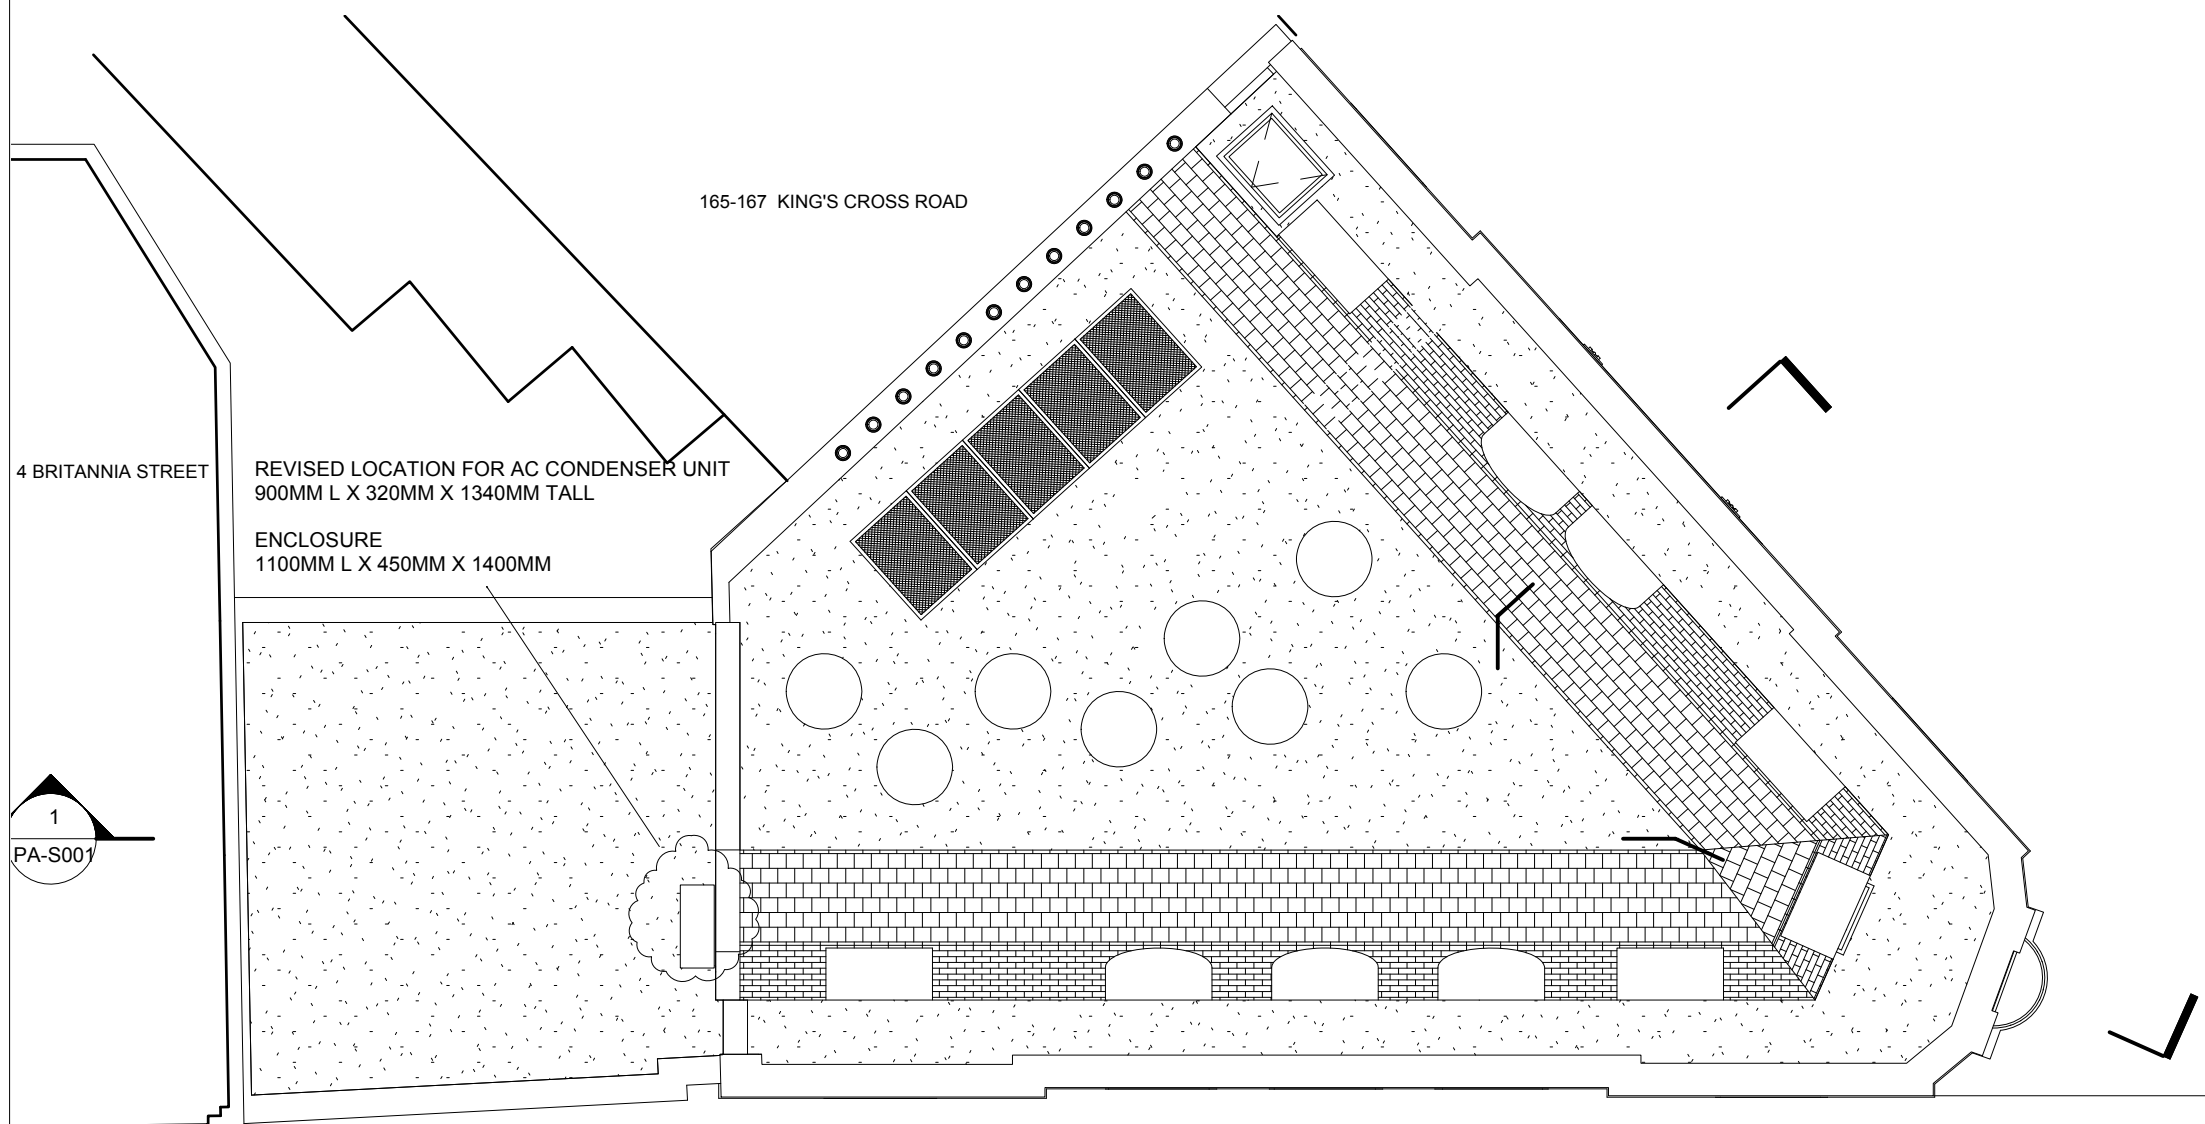

1 West Terrace Elevation (Detail)
1:50

2 South Elevation (Detail)
1:50

3 Roof Plan
1:100

Number	Description	Date
RECURSION DESIGN LTD		
Client		a: 74 Kensington Park Rd, London W11 2PL t: 0044 (0) 20 7792 0240 e: info@recursiondesign.com
LITTLE VENICE DEVELOPMENTS		
Project Number, Name and Address		
1007 - BRITANNIA STREET 2 Britannia Street, London WC1X 9JE		
Title		Scale
PROPOSED ROOF		Varies @ A3
Drawn By		Issue Date
DP	DP	26/05/17
Checked By		Reason for Issue
DP	DP	PLANNING
Approved By		Revision
DP	DP	--
Project Stage		
STAGE E		
Drawing No		
RD-1007-SK20170526-001		