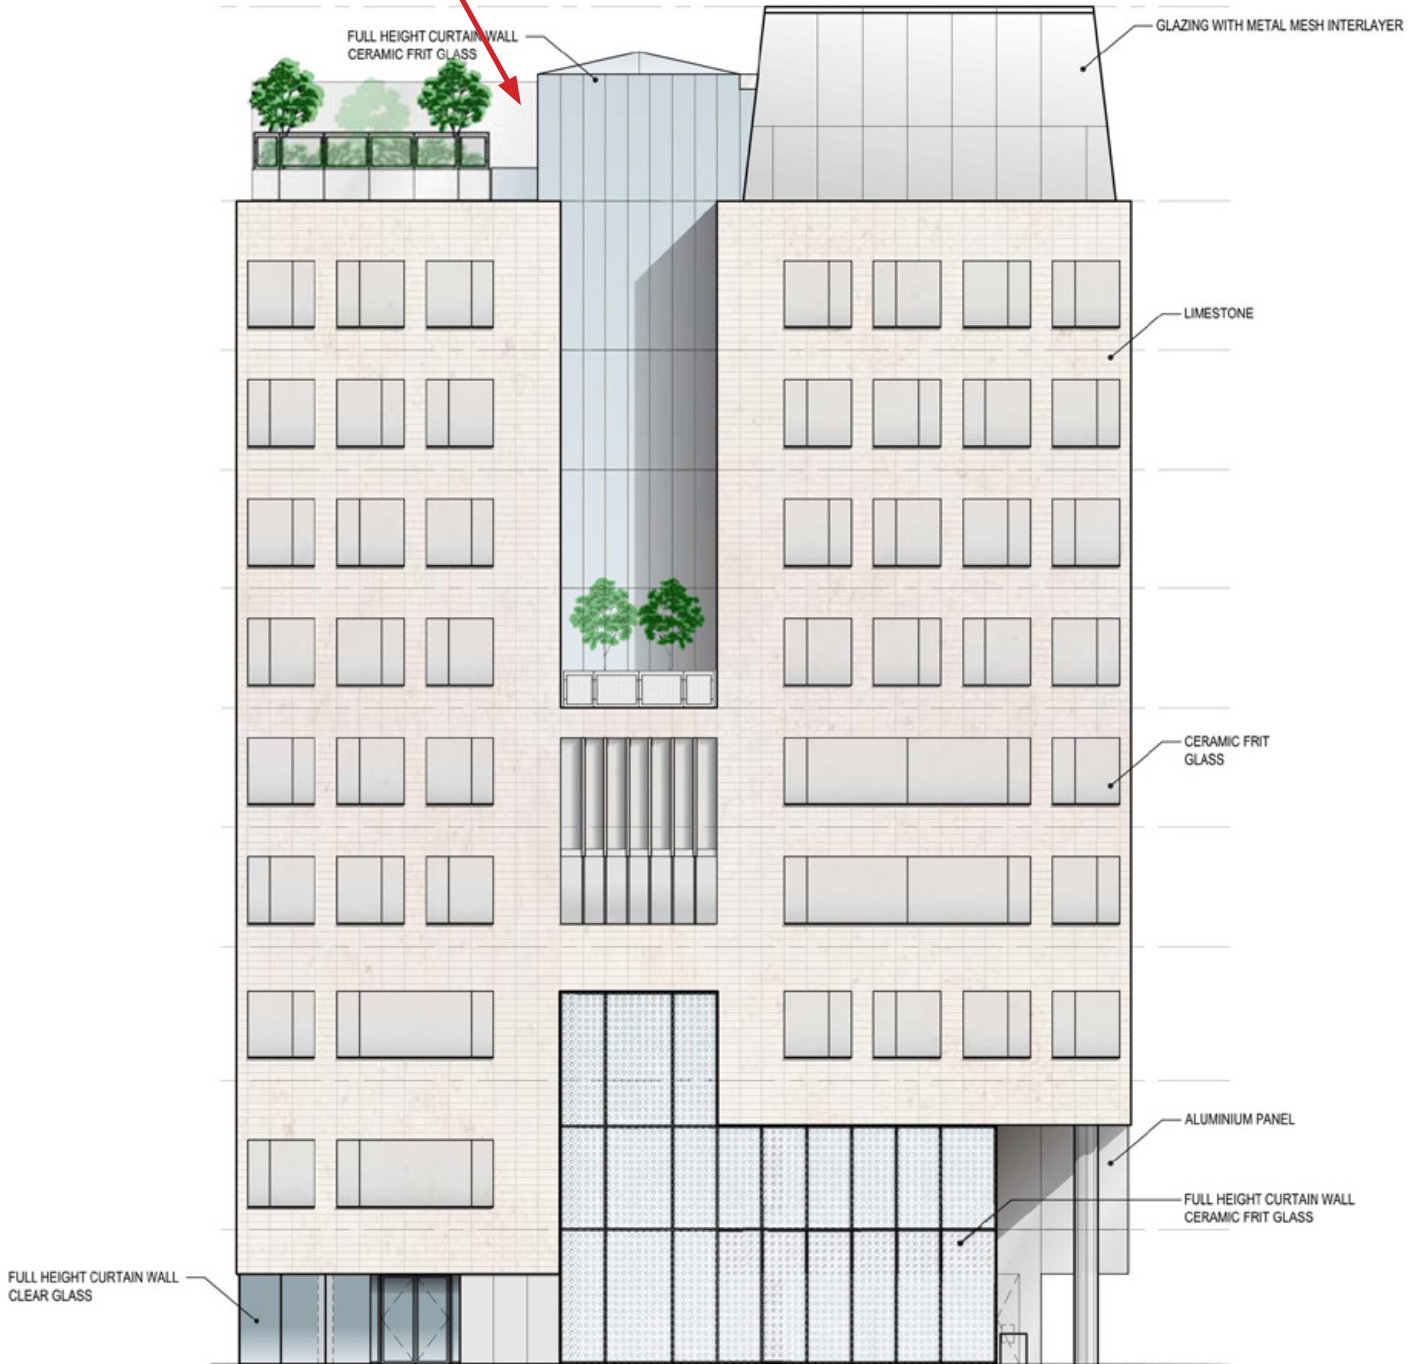

CAMERA AT CORRIDOR
ENTRANCE FROM SKY
PARK

2.1 OVERVIEW ELEVATIONS - WEST ELEVATION