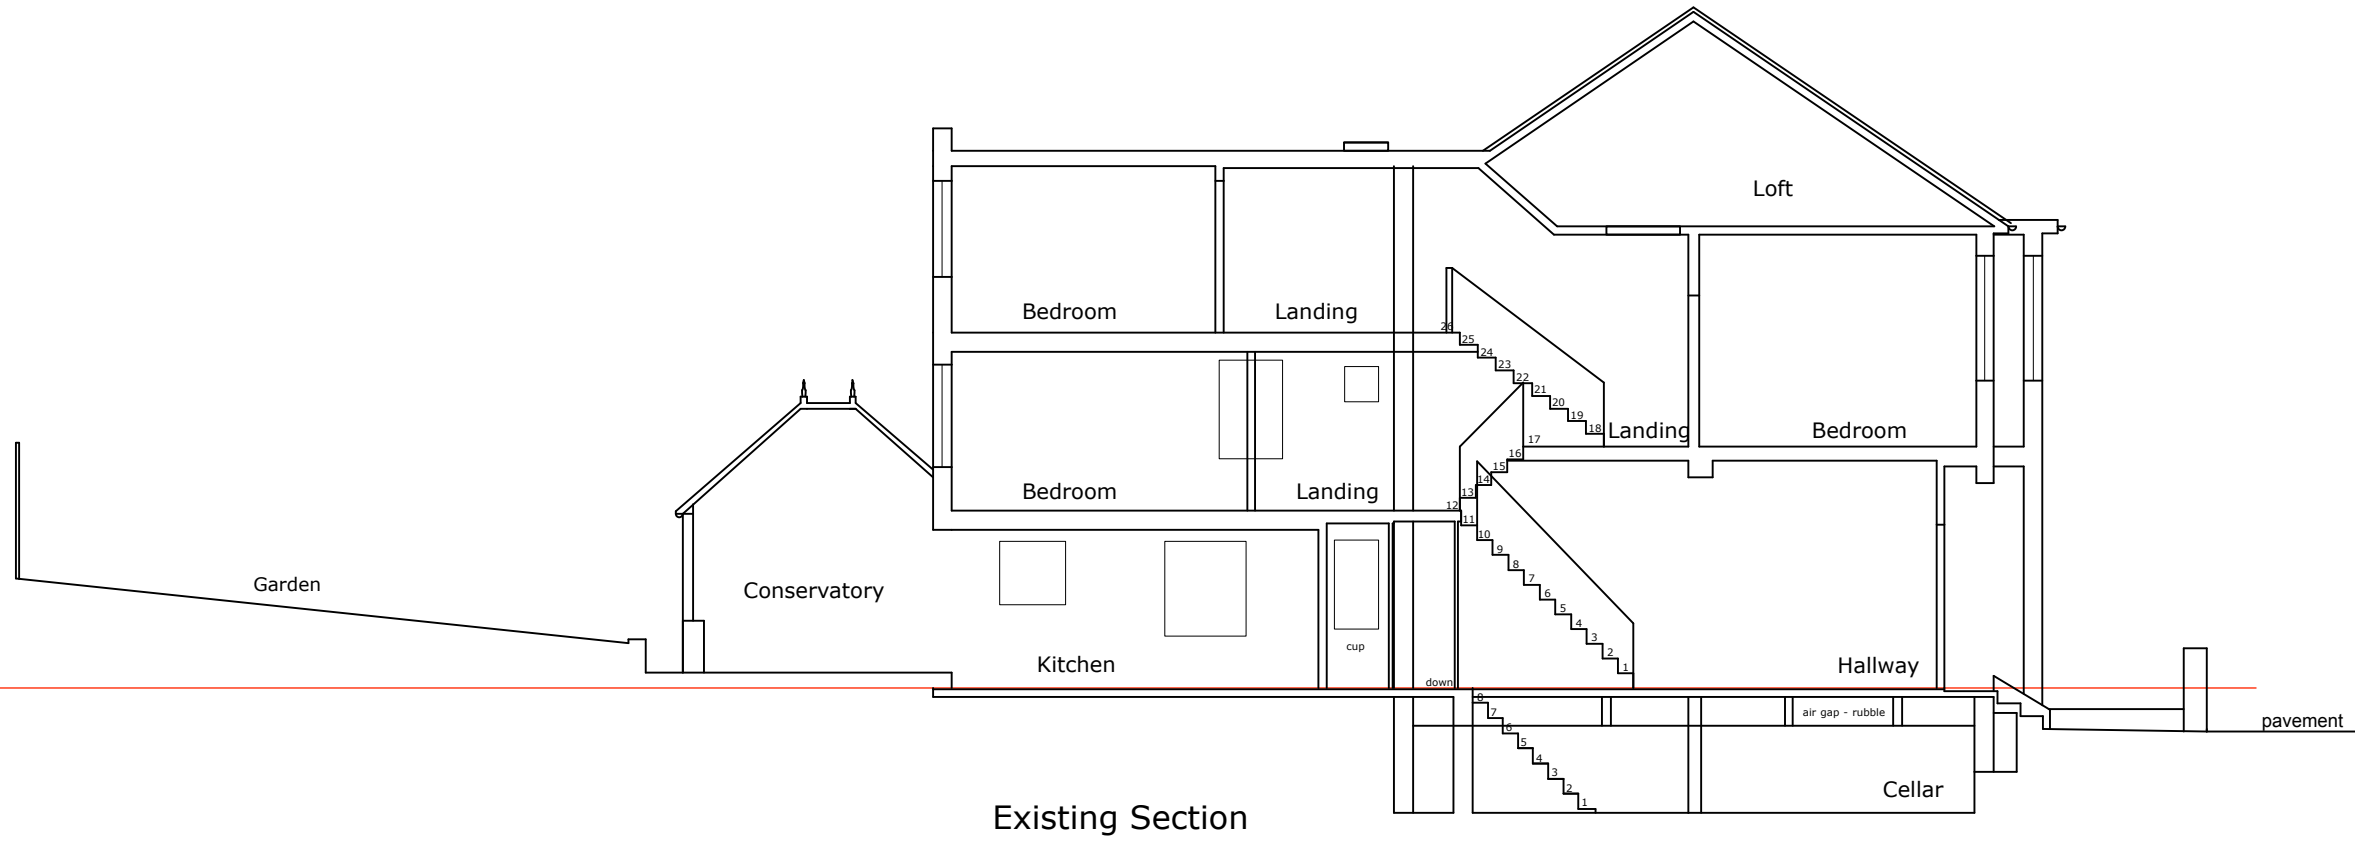

skyline
design

11 telford close, london, se13 3ag t 020 8653 2822 e christina@skylinedesignltd.co.uk

job
20 Achilles Road,
London, NW6 1EA
drawing
**EXISTING AND PROPOSED
SECTIONS**
scale
1:100 @ A3
no
475.100.PD.02