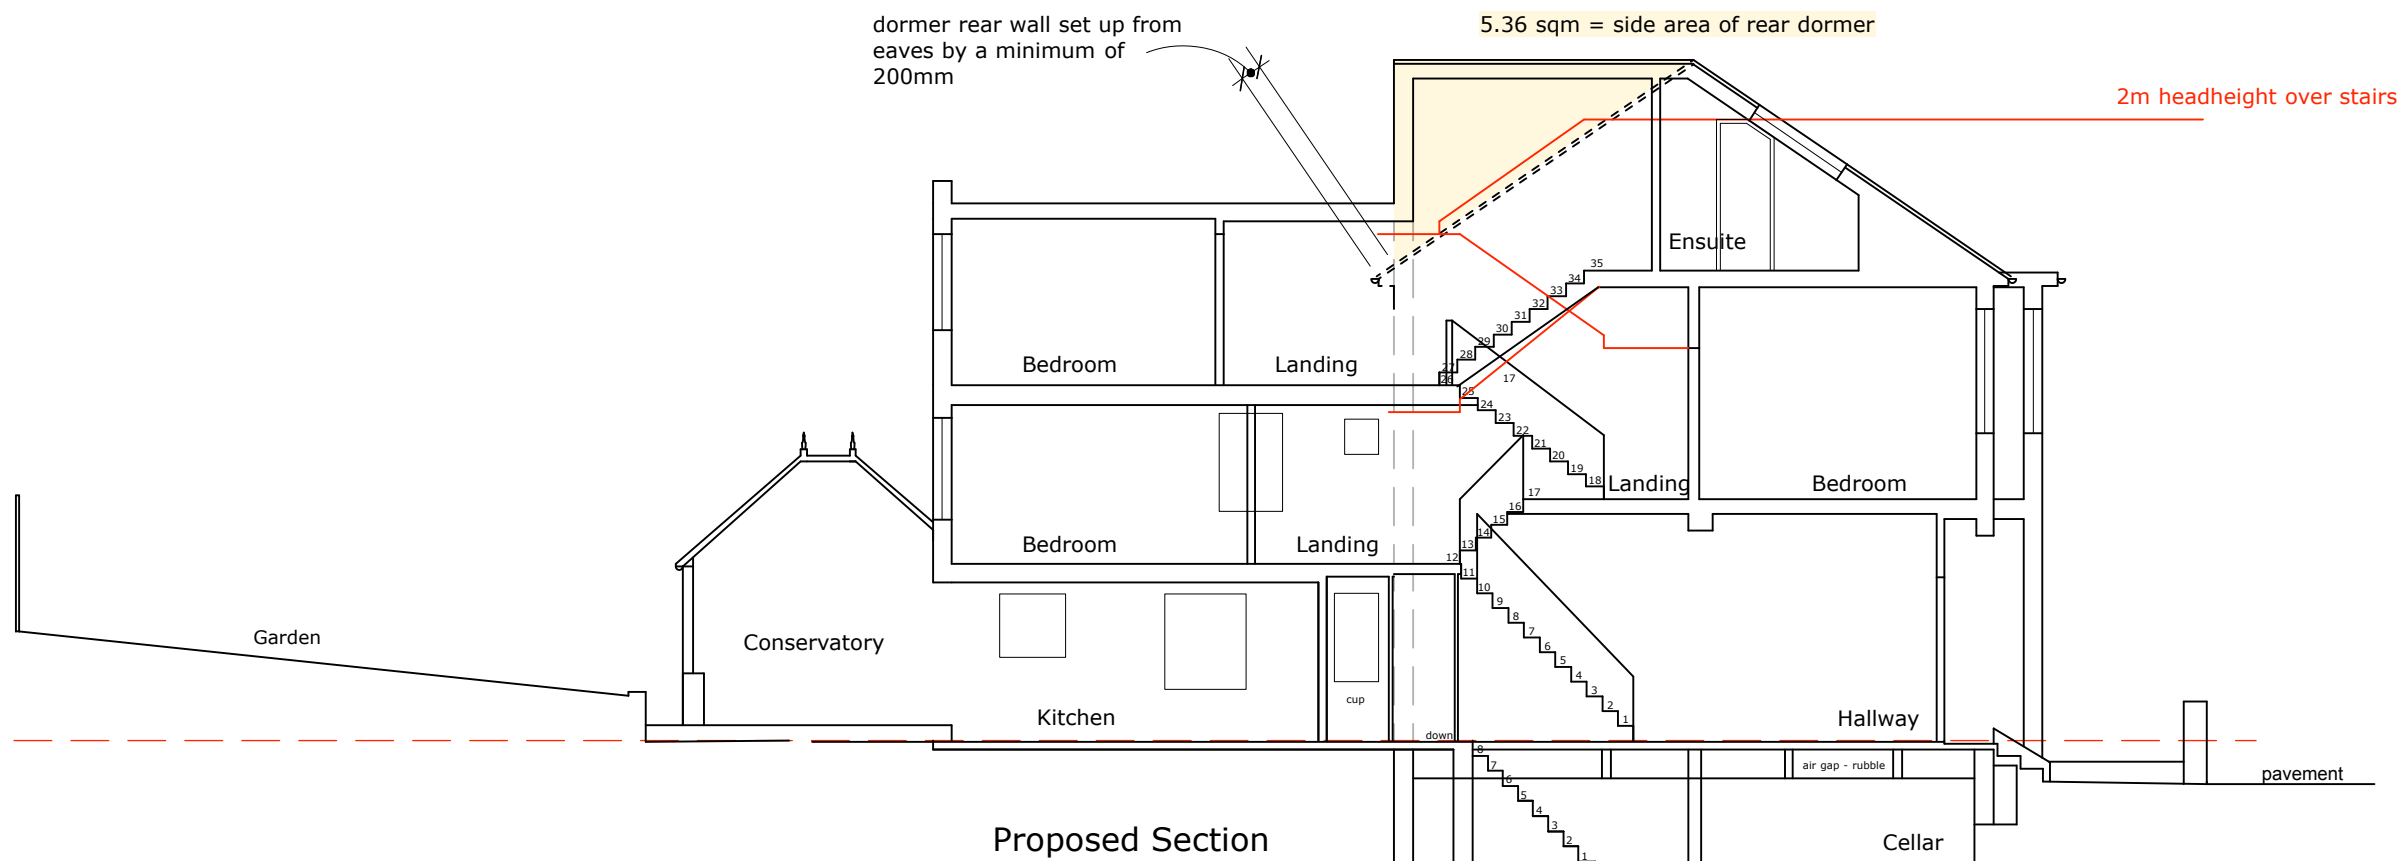

skyline
design

11 telford close, london, se13 3ag t 020 8653 2822 e christina@skylinedesignltd.co.uk

job
20 Achilles Road,
London, NW6 1EA
drawing
**EXISTING AND PROPOSED
SECTIONS**
scale
1:100 @ A3
no
475.100.PD.02