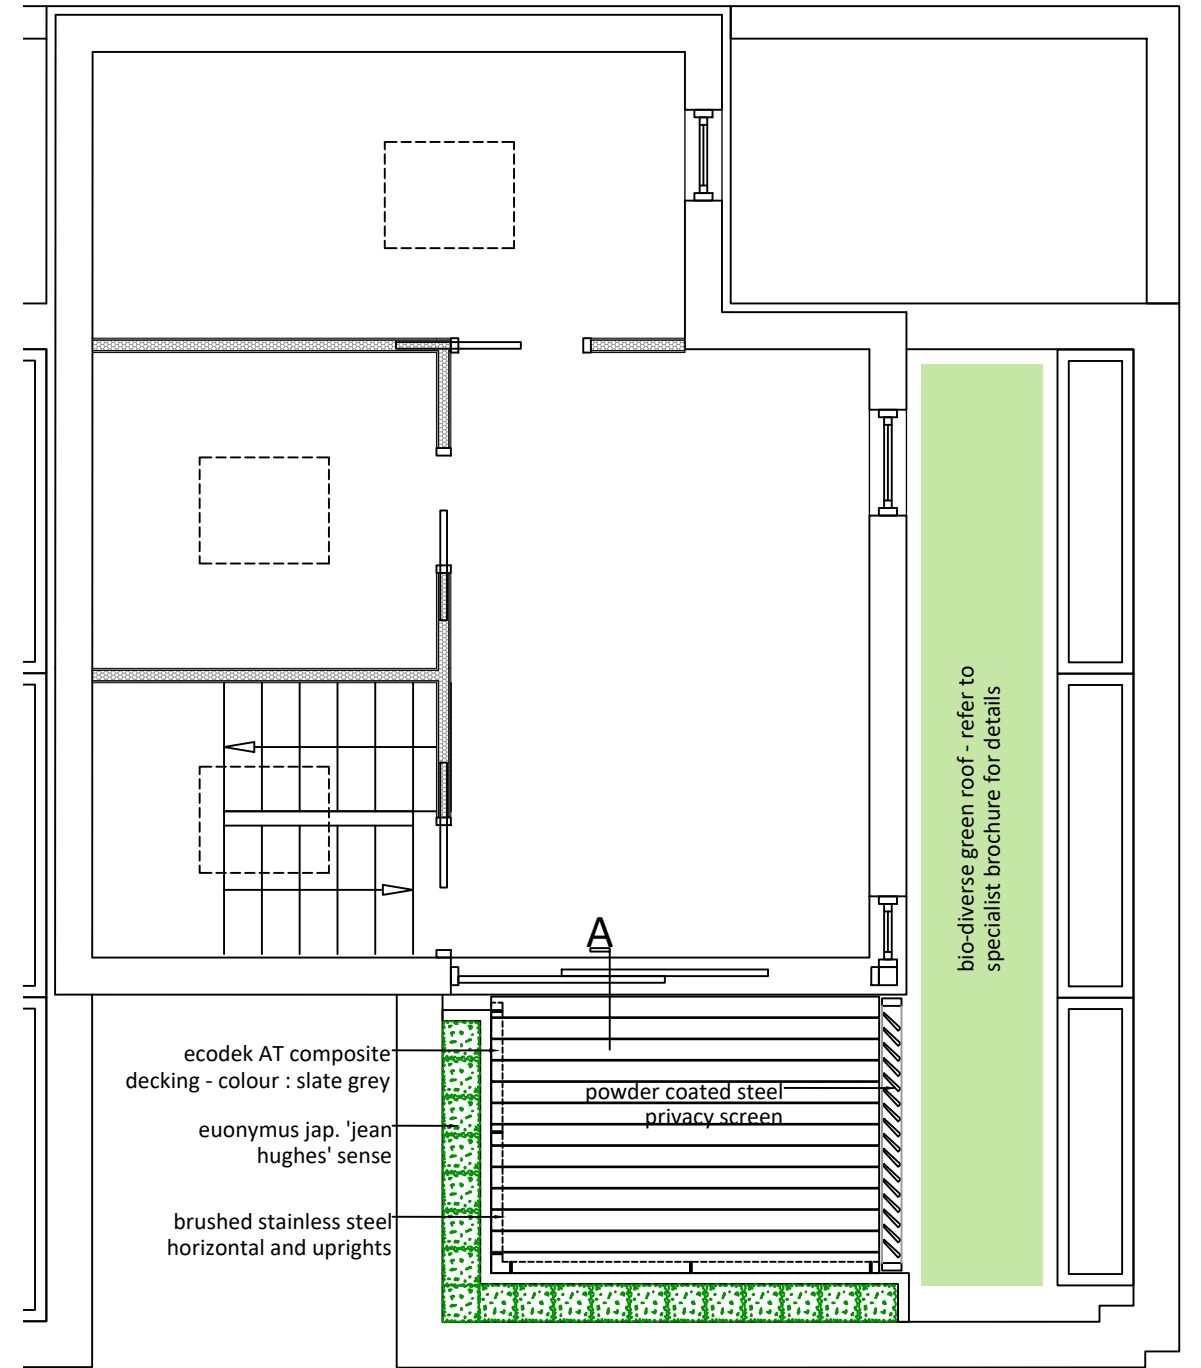

Terrace Section A

privacy screen to be made from powder coated steel - colour RAL 7021

privacy screen elevation

privacy screen plan

GA Plan - House 97A and 97B to be identical