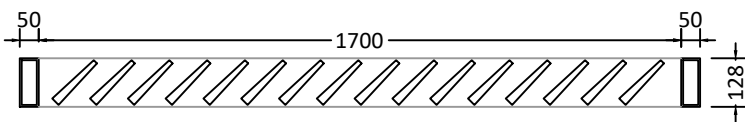

Terrace Section A

privacy screen to be made from powder coated steel - colour RAL 7021

privacy screen elevation

privacy screen plan

GA Plan - House 97A and 97B to be identical