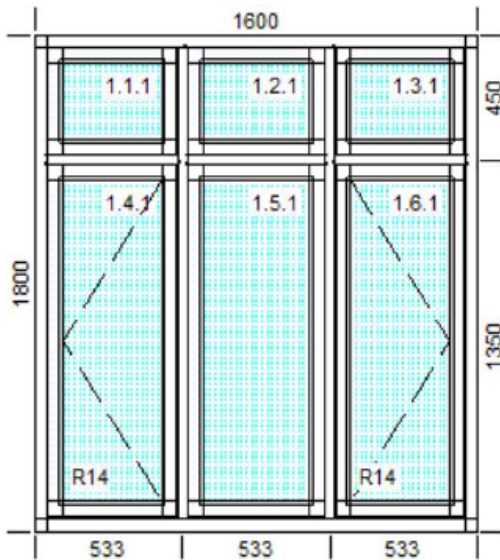

Total 1,875.1

Width 1400mm x Height 2850mm

1. **SLIDING SASH WINDOWS 55 - Weights, White**  
Wood ENGINEERING REDWOOD
  1. Unit: 4Tough/16Arg/4Tough LE U=1.2
  1. Unit: 4Tough/16Arg/4Tough LE U=1.2

Living rooms windows (x3)

Total

Width 1600mm x Height 1800mm

1. **CASEMENT WINDOWS - White**  
Wood ENGINEERING REDWOOD
  1. Unit: 4Tough/16Arg/4Tough LE U=1.2
  1. Unit: 4Tough/16Arg/4Tough LE U=1.2
  1. Unit: 4Tough/16Arg/4Tough LE U=1.2
4.
  1. Unit: 4Tough/16Arg/4Tough LE U=1.2
  1. Unit: 4Tough/16Arg/4Tough LE U=1.2
6.
  1. Unit: 4Tough/16Arg/4Tough LE U=1.2

BEDROOM  
FLUSH CASEMENT

Bedroom window

Bathroom window

BATHROOM  
FLUSH CASEMENT

Total

Width 650mm x Height 1600mm

1. **CASEMENT WINDOWS - White**  
Wood ENGINEERING REDWOOD
  1. Unit: 4Tou. Frosted/16Arg/4Tough LE U=1.2
2.
  1. Unit: 4Tou. Frosted/16Arg/4Tough LE U=1.2