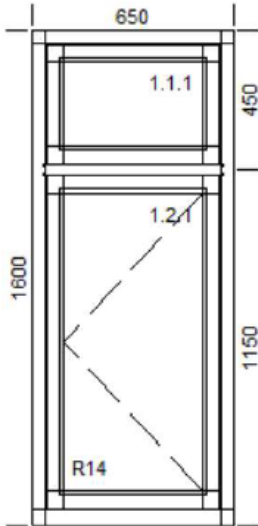

Total 1,875.1

Width 1400mm x Height 2850mm

1. **SLIDING SASH WINDOWS 55 - Weights, White**  
Wood ENGINEERING REDWOOD
  1. Unit: 4Tough/16Arg/4Tough LE U=1.2
  1. Unit: 4Tough/16Arg/4Tough LE U=1.2

Living rooms windows (x3)

Total

Width 1600mm x Height 1800mm

1. **CASEMENT WINDOWS - White**  
Wood ENGINEERING REDWOOD
  1. Unit: 4Tough/16Arg/4Tough LE U=1.2
  1. Unit: 4Tough/16Arg/4Tough LE U=1.2
  1. Unit: 4Tough/16Arg/4Tough LE U=1.2
4.
  1. Unit: 4Tough/16Arg/4Tough LE U=1.2
  1. Unit: 4Tough/16Arg/4Tough LE U=1.2
6.
  1. Unit: 4Tough/16Arg/4Tough LE U=1.2

BEDROOM  
FLUSH CASEMENT

Bedroom window

Bathroom window

BATHROOM  
FLUSH CASEMENT

Total

Width 650mm x Height 1600mm

1. **CASEMENT WINDOWS - White**  
Wood ENGINEERING REDWOOD
  1. Unit: 4Tou. Frosted/16Arg/4Tough LE U=1.2
2.
  1. Unit: 4Tou. Frosted/16Arg/4Tough LE U=1.2