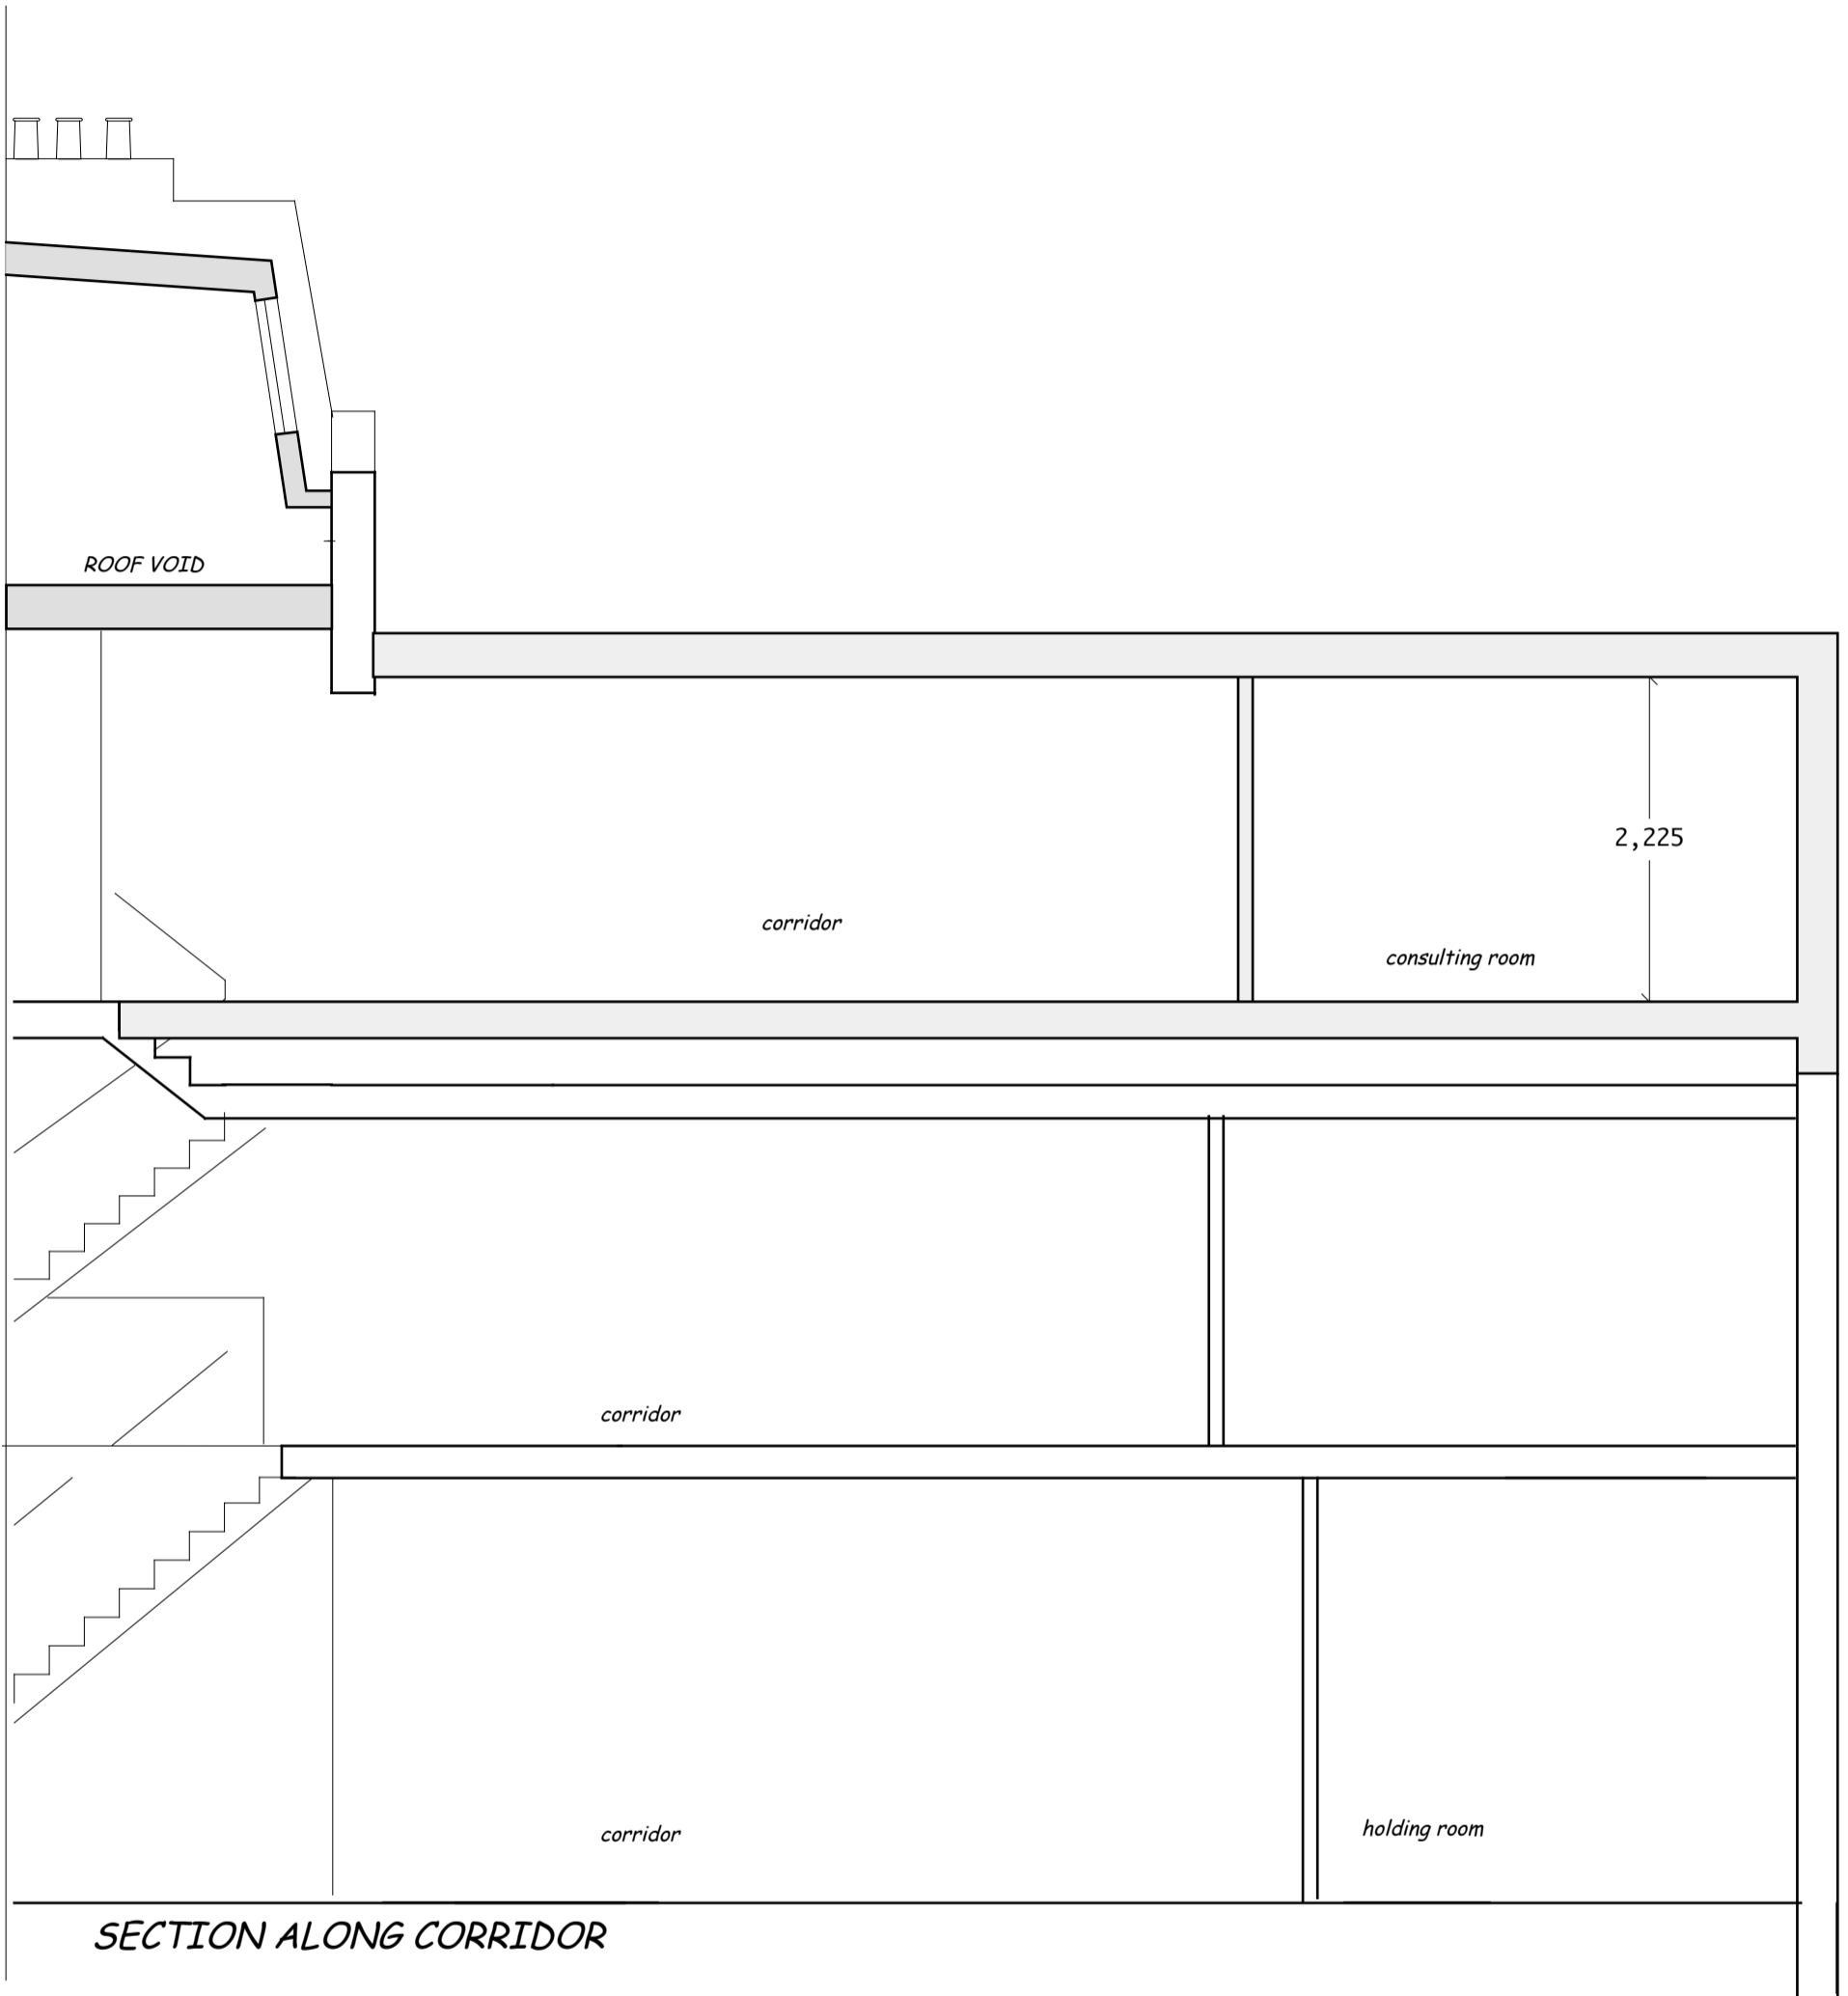

slate hung mansard

velux type window

76
THE
QUEENS
CRESCENT
PRACTICE
76

FRONT ELEVATION

QUEENS CRESCENT GP PRACTICE
76 QUEENS CRESCENT LONDON NW5 4EB

PROPOSED FRONT ELEVATION

SCALE 1:50@ A3 - MARCH 2017 - PD 6

QUEENS CRESCENT GP PRACTICE
76 QUEENS CRESCENT LONDON NW5 4EB

PROPOSED REAR ELEVATION
SCALE 1:50 @ A3 - MARCH 2017 - PD 7

QUEENS CRESCENT GP PRACTICE
76 QUEENS CRESCENT LONDON NW5 4EB

PROPOSED EAST ELEVATION

SCALE 1:50 @ A3 - MARCH 2017 - PD 8

SECTION THROUGH MAIN BUILDING

QUEENS CRESCENT GP PRACTICE
76 QUEENS CRESCENT LONDON NW5 4EB

PROPOSED SECTION BB
SCALE 1:50@ A3 - MARCH 2017 - PD 9

QUEENS CRESCENT GP PRACTICE
 76 QUEENS CRESCENT LONDON NW5 4EB

PROPOSED SECTION CC

SCALE 1:50@ A3 - MARCH 2017 - PD 10

QUEENS CRESCENT GP PRACTICE
 76 QUEENS CRESCENT LONDON NW5 4EB

PROPOSED SECTION AA

SCALE 1:50@ A3 - MARCH 2017 - PD 11