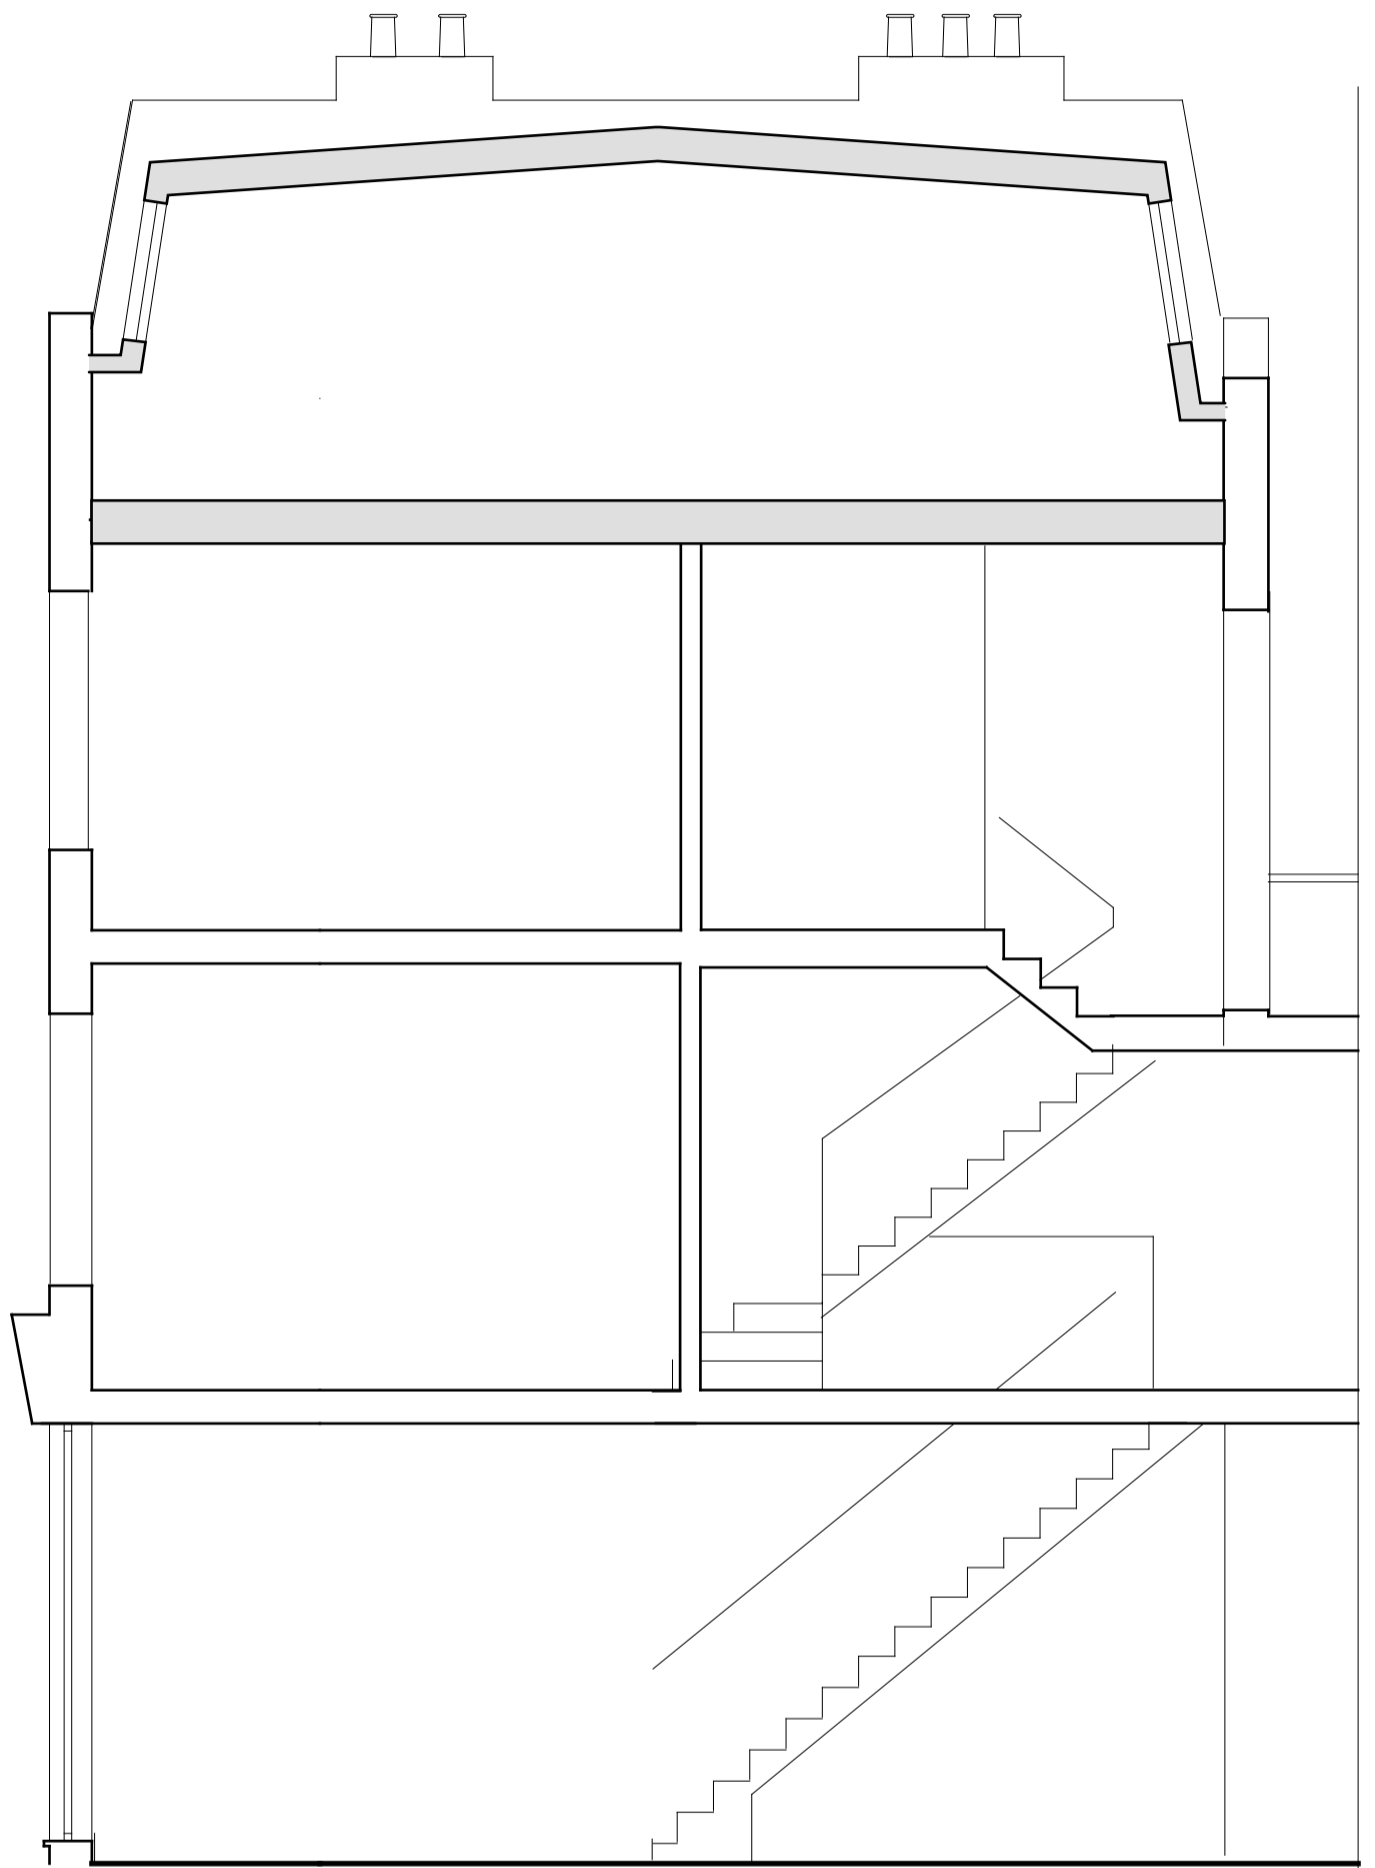

slate hung mansard

velux type window

76
THE
QUEENS
CRESCENT
PRACTICE
76

FRONT ELEVATION

QUEENS CRESCENT GP PRACTICE
76 QUEENS CRESCENT LONDON NW5 4EB

PROPOSED FRONT ELEVATION

SCALE 1:50@ A3 - MARCH 2017 - PD 6

QUEENS CRESCENT GP PRACTICE
76 QUEENS CRESCENT LONDON NW5 4EB

PROPOSED REAR ELEVATION
SCALE 1:50 @ A3 - MARCH 2017 - PD 7

QUEENS CRESCENT GP PRACTICE
76 QUEENS CRESCENT LONDON NW5 4EB

PROPOSED EAST ELEVATION

SCALE 1:50 @ A3 - MARCH 2017 - PD 8

SECTION THROUGH MAIN BUILDING

QUEENS CRESCENT GP PRACTICE
76 QUEENS CRESCENT LONDON NW5 4EB

PROPOSED SECTION BB
SCALE 1:50@ A3 - MARCH 2017 - PD 9

QUEENS CRESCENT GP PRACTICE
 76 QUEENS CRESCENT LONDON NW5 4EB

PROPOSED SECTION CC

SCALE 1:50@ A3 - MARCH 2017 - PD 10

QUEENS CRESCENT GP PRACTICE
 76 QUEENS CRESCENT LONDON NW5 4EB

PROPOSED SECTION AA

SCALE 1:50@ A3 - MARCH 2017 - PD 11