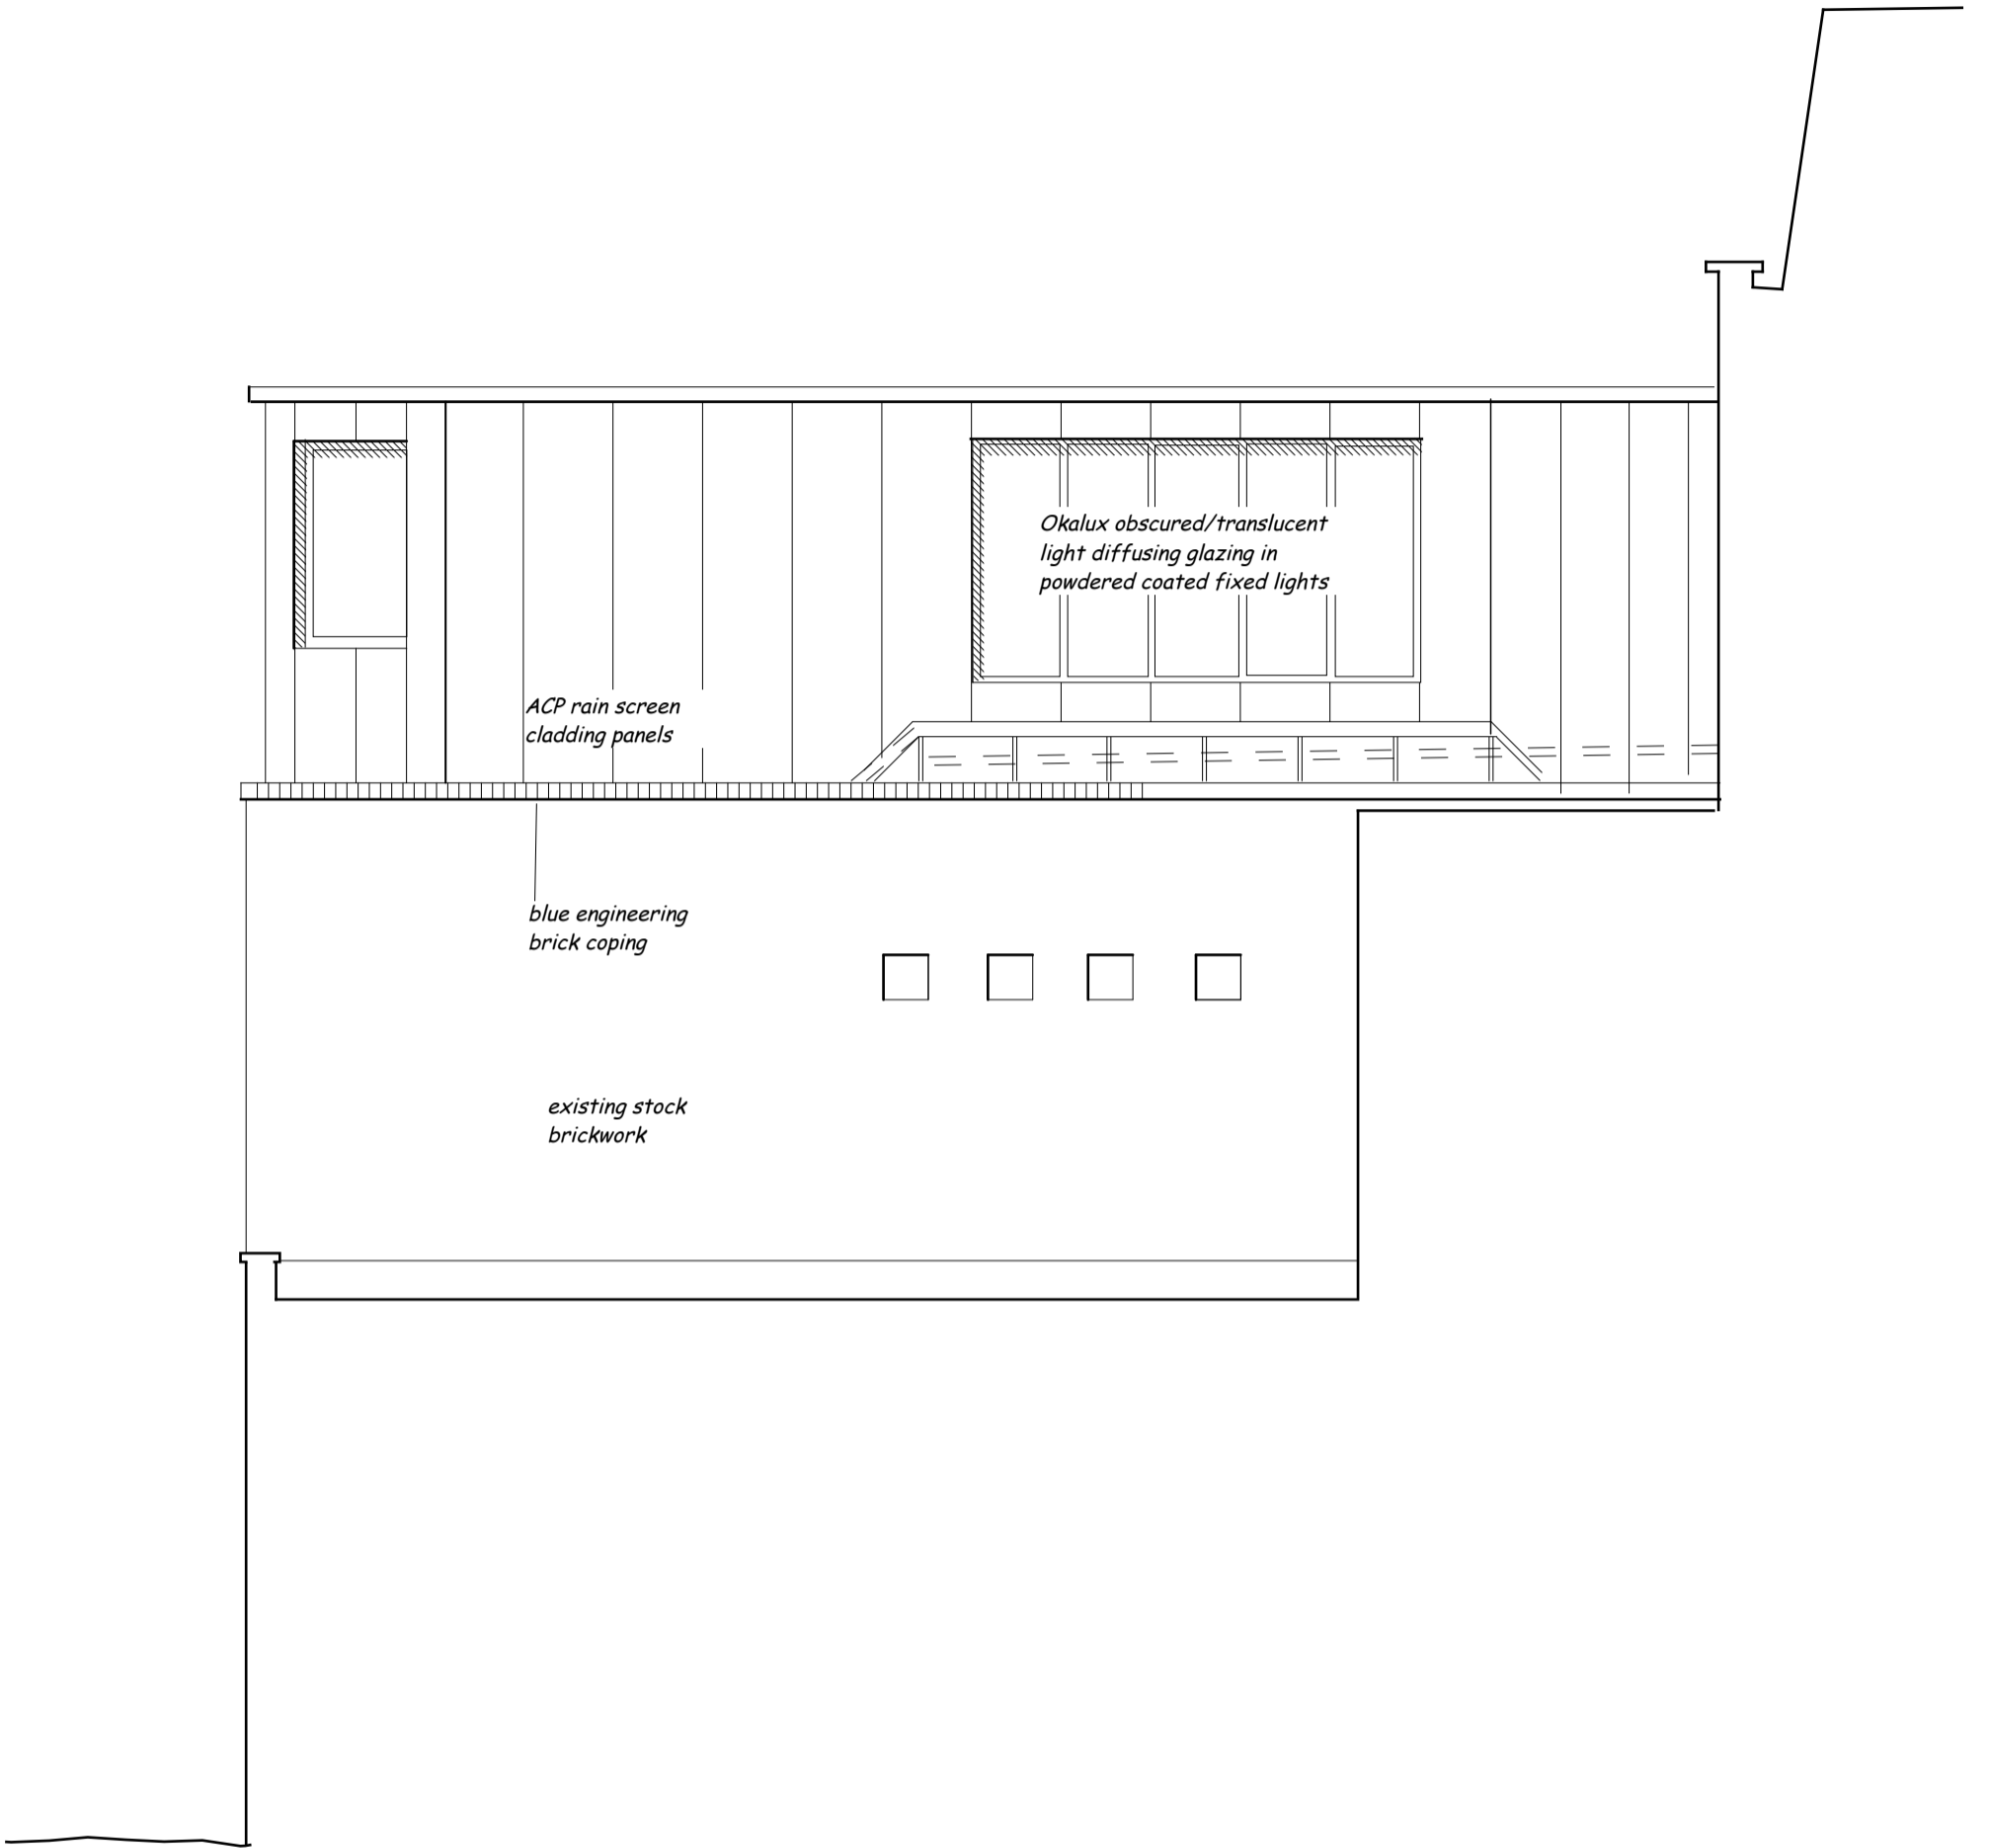

slate hung mansard

velux type window

76
THE
QUEENS
CRESCENT
PRACTICE
76

FRONT ELEVATION

QUEENS CRESCENT GP PRACTICE
76 QUEENS CRESCENT LONDON NW5 4EB

PROPOSED FRONT ELEVATION

SCALE 1:50@ A3 - MARCH 2017 - PD 6

QUEENS CRESCENT GP PRACTICE
76 QUEENS CRESCENT LONDON NW5 4EB

PROPOSED REAR ELEVATION
SCALE 1:50 @ A3 - MARCH 2017 - PD 7

QUEENS CRESCENT GP PRACTICE
76 QUEENS CRESCENT LONDON NW5 4EB

PROPOSED EAST ELEVATION

SCALE 1:50 @ A3 - MARCH 2017 - PD 8

SECTION THROUGH MAIN BUILDING

QUEENS CRESCENT GP PRACTICE
76 QUEENS CRESCENT LONDON NW5 4EB

PROPOSED SECTION BB
SCALE 1:50@ A3 - MARCH 2017 - PD 9

QUEENS CRESCENT GP PRACTICE
 76 QUEENS CRESCENT LONDON NW5 4EB

PROPOSED SECTION CC

SCALE 1:50@ A3 - MARCH 2017 - PD 10

QUEENS CRESCENT GP PRACTICE
 76 QUEENS CRESCENT LONDON NW5 4EB

PROPOSED SECTION AA

SCALE 1:50@ A3 - MARCH 2017 - PD 11