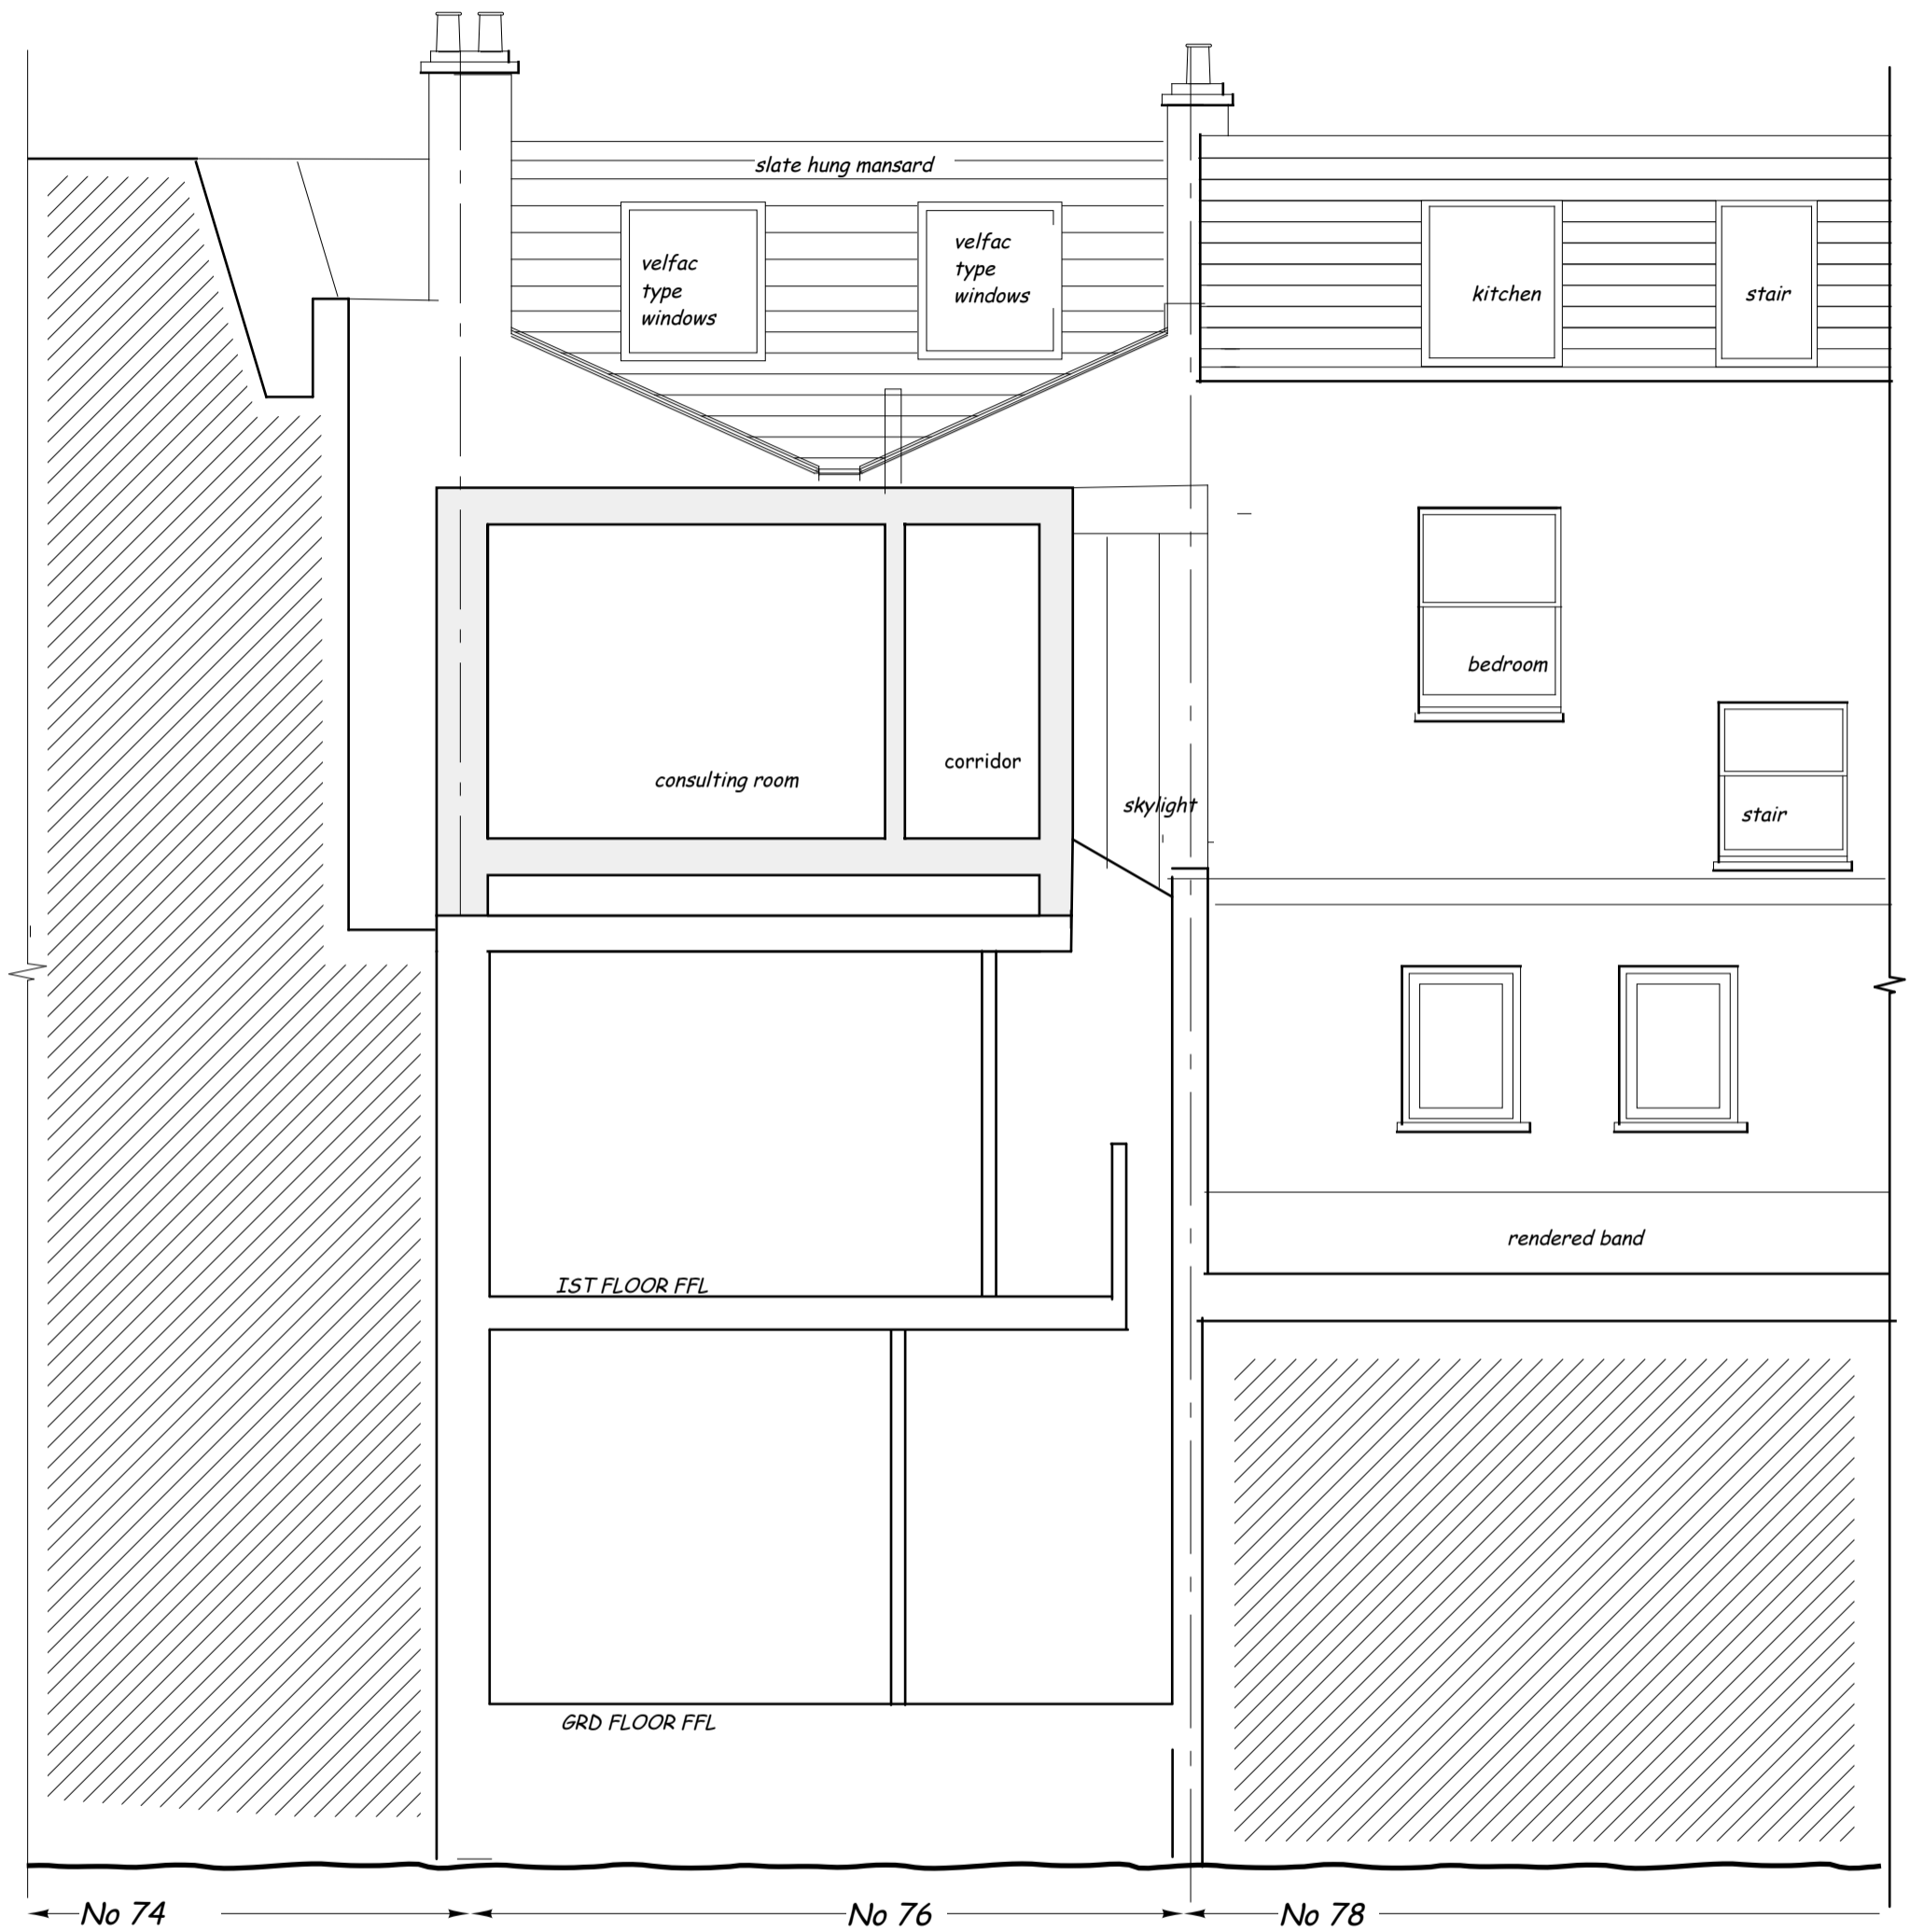

slate hung mansard

velux type window

76
THE
QUEENS
CRESCENT
PRACTICE
76

FRONT ELEVATION

QUEENS CRESCENT GP PRACTICE
76 QUEENS CRESCENT LONDON NW5 4EB

PROPOSED FRONT ELEVATION

SCALE 1:50@ A3 - MARCH 2017 - PD 6

QUEENS CRESCENT GP PRACTICE
76 QUEENS CRESCENT LONDON NW5 4EB

PROPOSED REAR ELEVATION
SCALE 1:50 @ A3 - MARCH 2017 - PD 7

QUEENS CRESCENT GP PRACTICE
76 QUEENS CRESCENT LONDON NW5 4EB

PROPOSED EAST ELEVATION

SCALE 1:50 @ A3 - MARCH 2017 - PD 8

SECTION THROUGH MAIN BUILDING

QUEENS CRESCENT GP PRACTICE
76 QUEENS CRESCENT LONDON NW5 4EB

PROPOSED SECTION BB
SCALE 1:50@ A3 - MARCH 2017 - PD 9

QUEENS CRESCENT GP PRACTICE
 76 QUEENS CRESCENT LONDON NW5 4EB

PROPOSED SECTION CC

SCALE 1:50@ A3 - MARCH 2017 - PD 10

QUEENS CRESCENT GP PRACTICE
 76 QUEENS CRESCENT LONDON NW5 4EB

PROPOSED SECTION AA

SCALE 1:50@ A3 - MARCH 2017 - PD 11