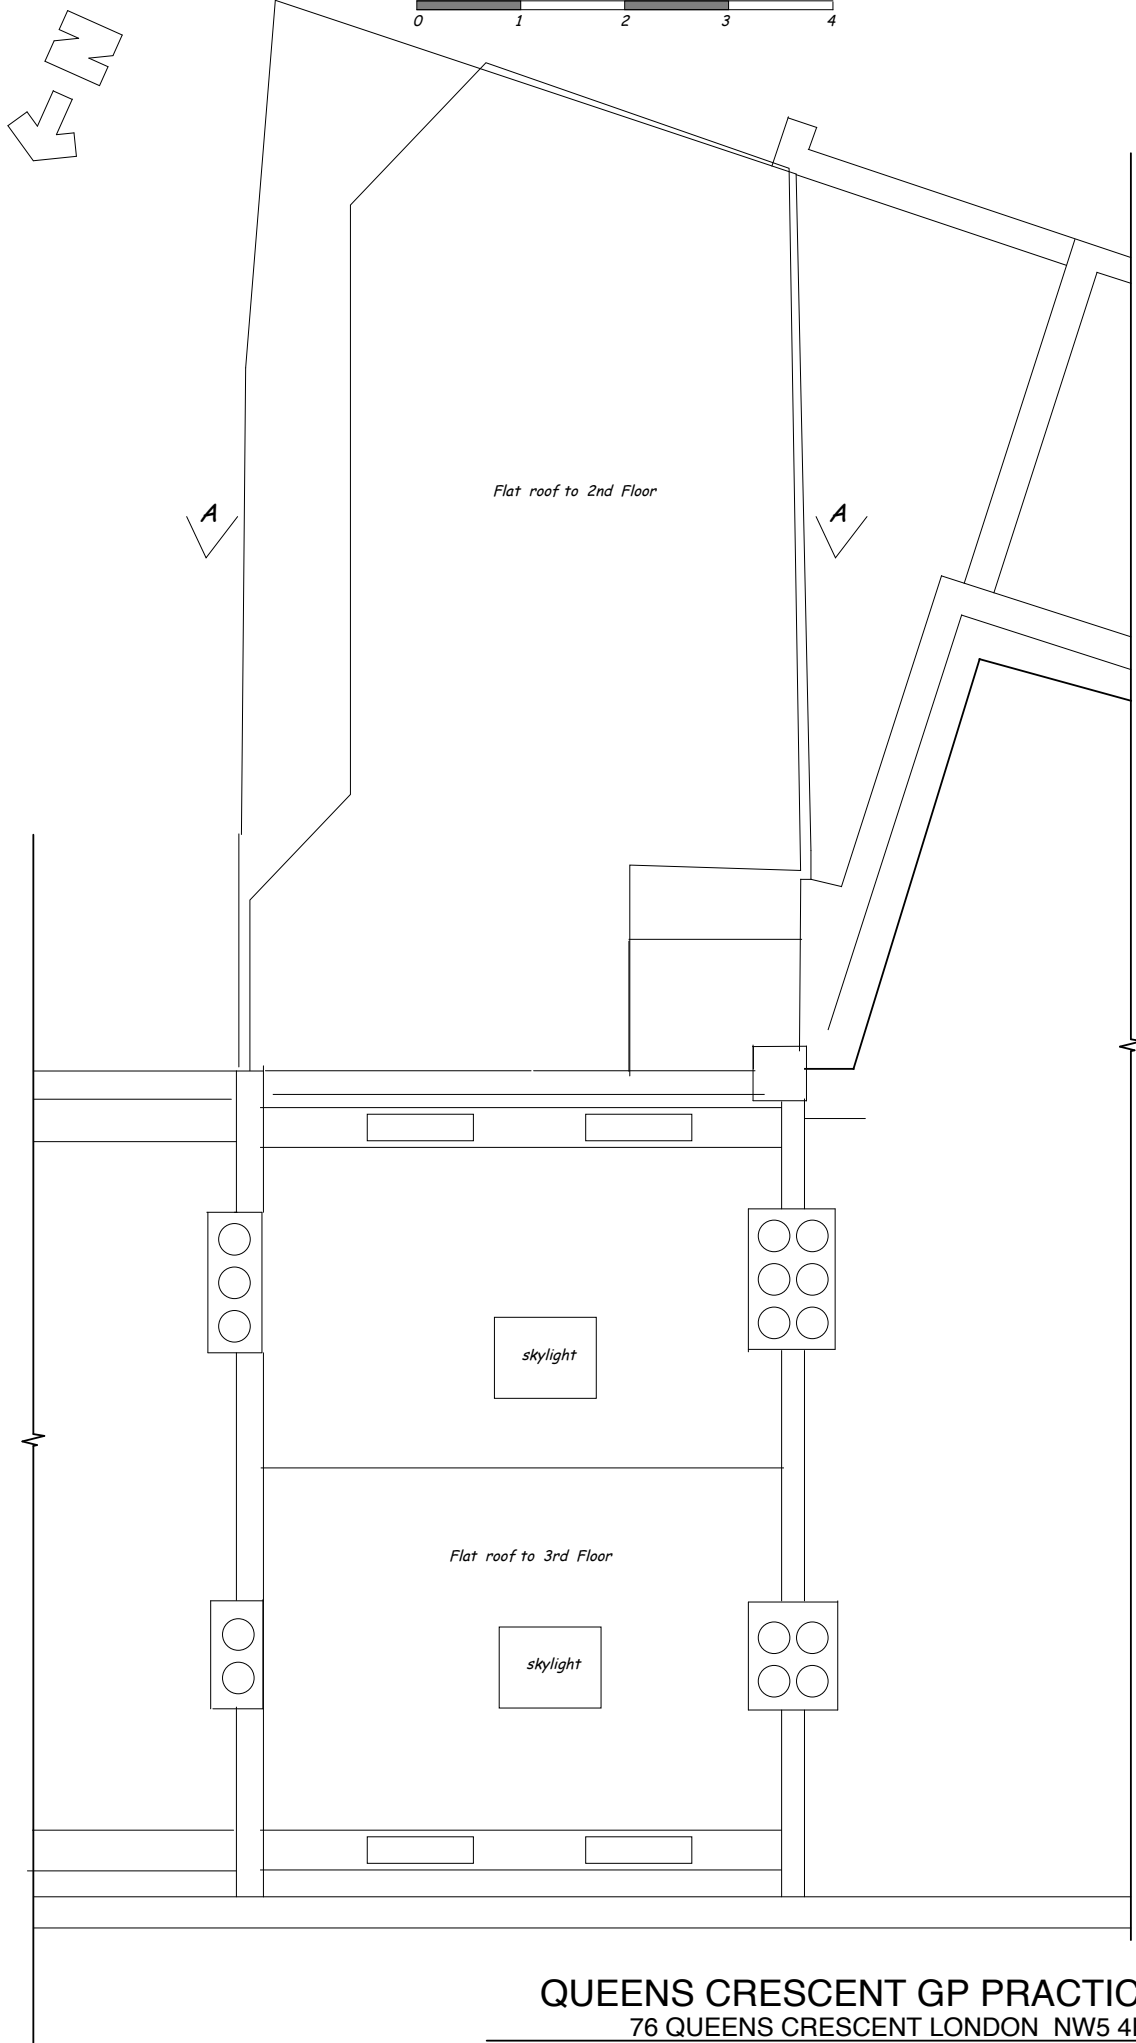

QUEENS CRESCENT GP PRACTICE
 76 QUEENS CRESCENT LONDON NW5 4EB
 PROPOSED 2ND FLOOR

SCALE 1:50@ A3 - MARCH 2017 - PD 3

WHARMBY KOZDON ARCHITECTS mail@wka.org.uk P-0788-431-7636 M- 07968-945-5454

QUEENS CRESCENT GP PRACTICE
 76 QUEENS CRESCENT LONDON NW5 4EB
 PROPOSED THIRD FLOOR

SCALE 1:50 @ A3 - MARCH 2017 - PD 4

QUEENS CRESCENT GP PRACTICE
 76 QUEENS CRESCENT LONDON NW5 4EB
 PROPOSED ROOF LEVEL

SCALE 1:50@ A3 - MARCH 2017 - PD5