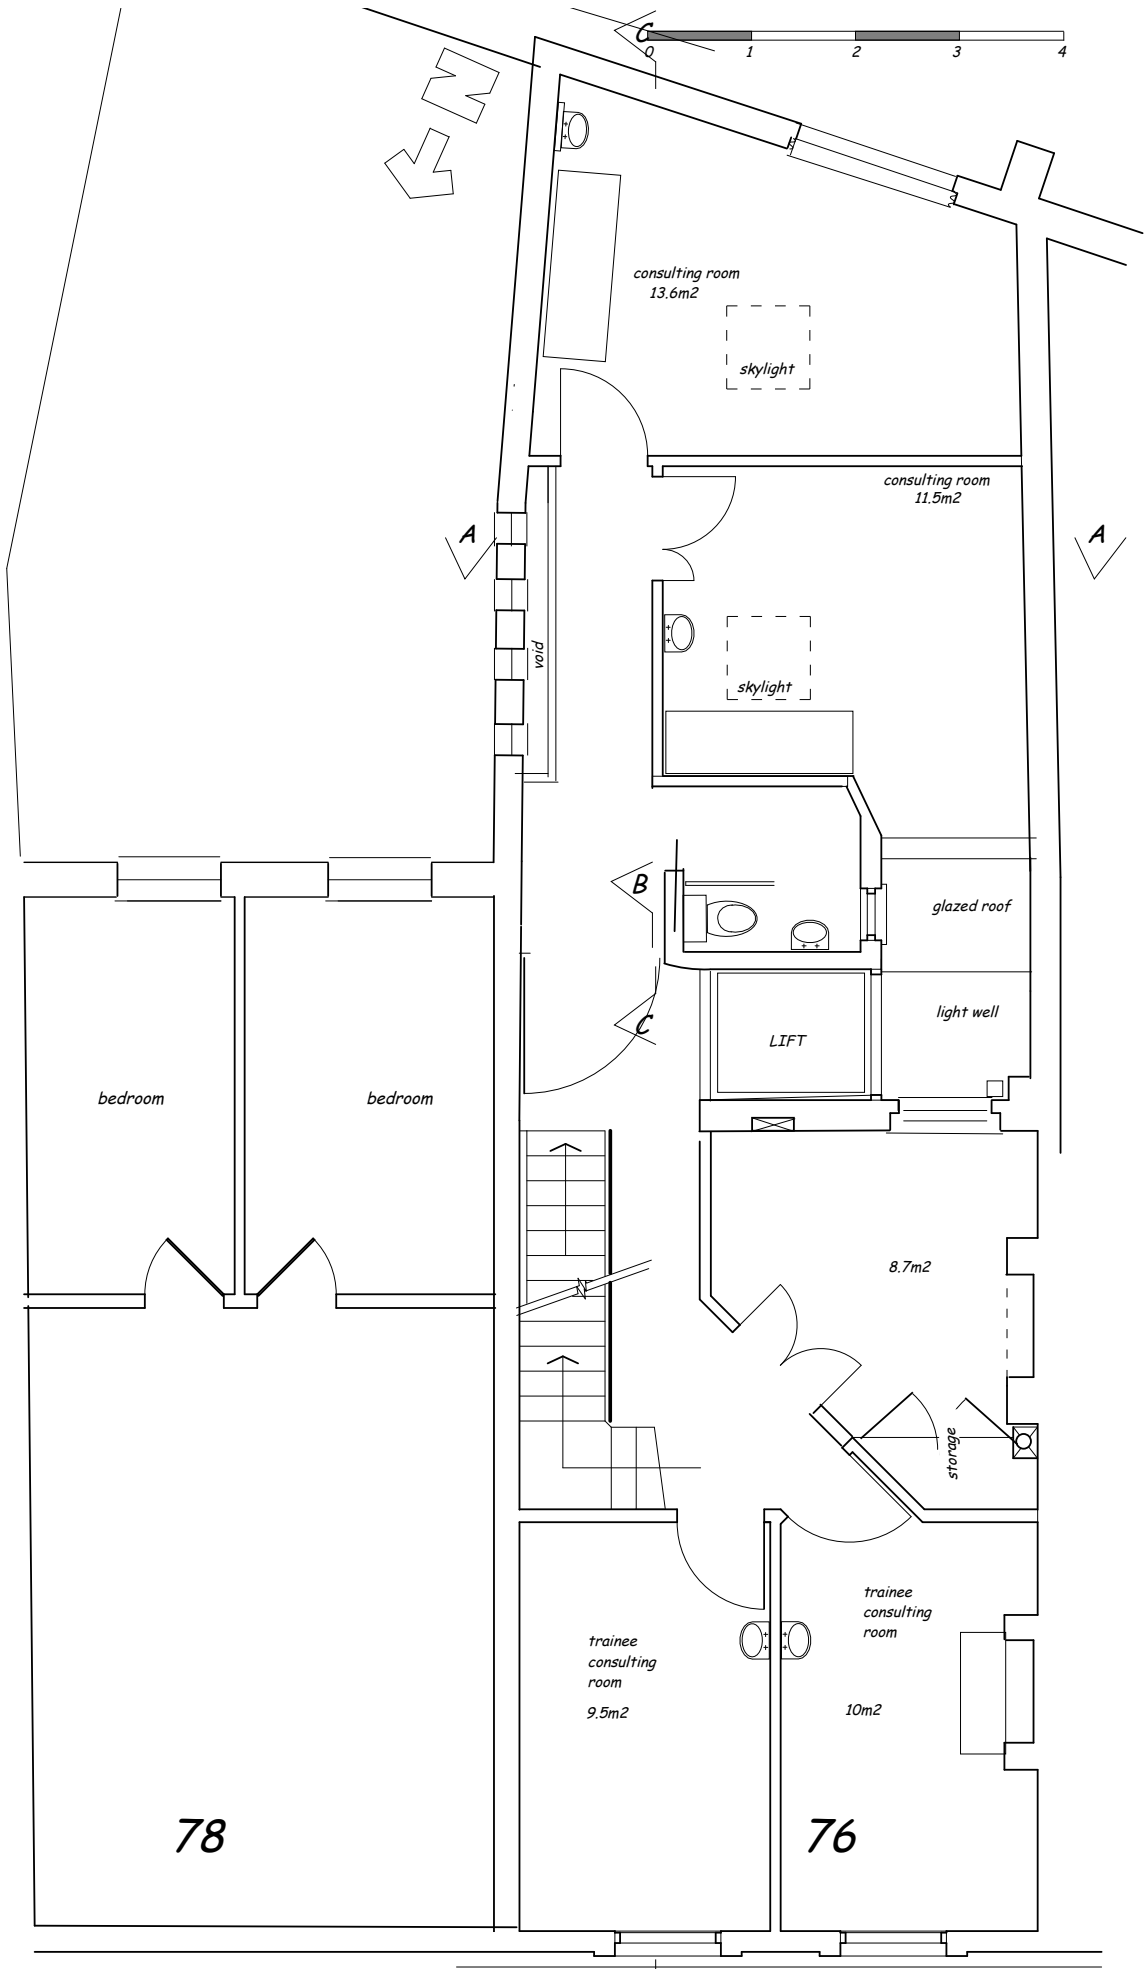

QUEENS CRESCENT GP PRACTICE
 76 QUEENS CRESCENT LONDON NW5 4EB
 EXISTING/UNCHANGED GRD FLOOR

SCALE 1:50@ A3 - MARCH 2017 - PD 1

WHARMBY KOZDON ARCHITECTS mail@wka.org.uk P-0788-431-7636 M- 07968-945-5454

QUEENS CRESCENT GP PRACTICE
 76 QUEENS CRESCENT LONDON NW5 4EB
 EXISTING/UNCHANGED 1ST FLOOR

SCALE 1:50@ A3 - MARCH 2017 - PD 2

WHARMBY KOZDON ARCHITECTS mail@wka.org.uk P-0788-431-7636 M- 07968-945-5454

SCALE 1:50 @ A3 - MARCH 2017 - PD 4

QUEENS CRESCENT GP PRACTICE
 76 QUEENS CRESCENT LONDON NW5 4EB
 PROPOSED ROOF LEVEL

SCALE 1:50@ A3 - MARCH 2017 - PD5