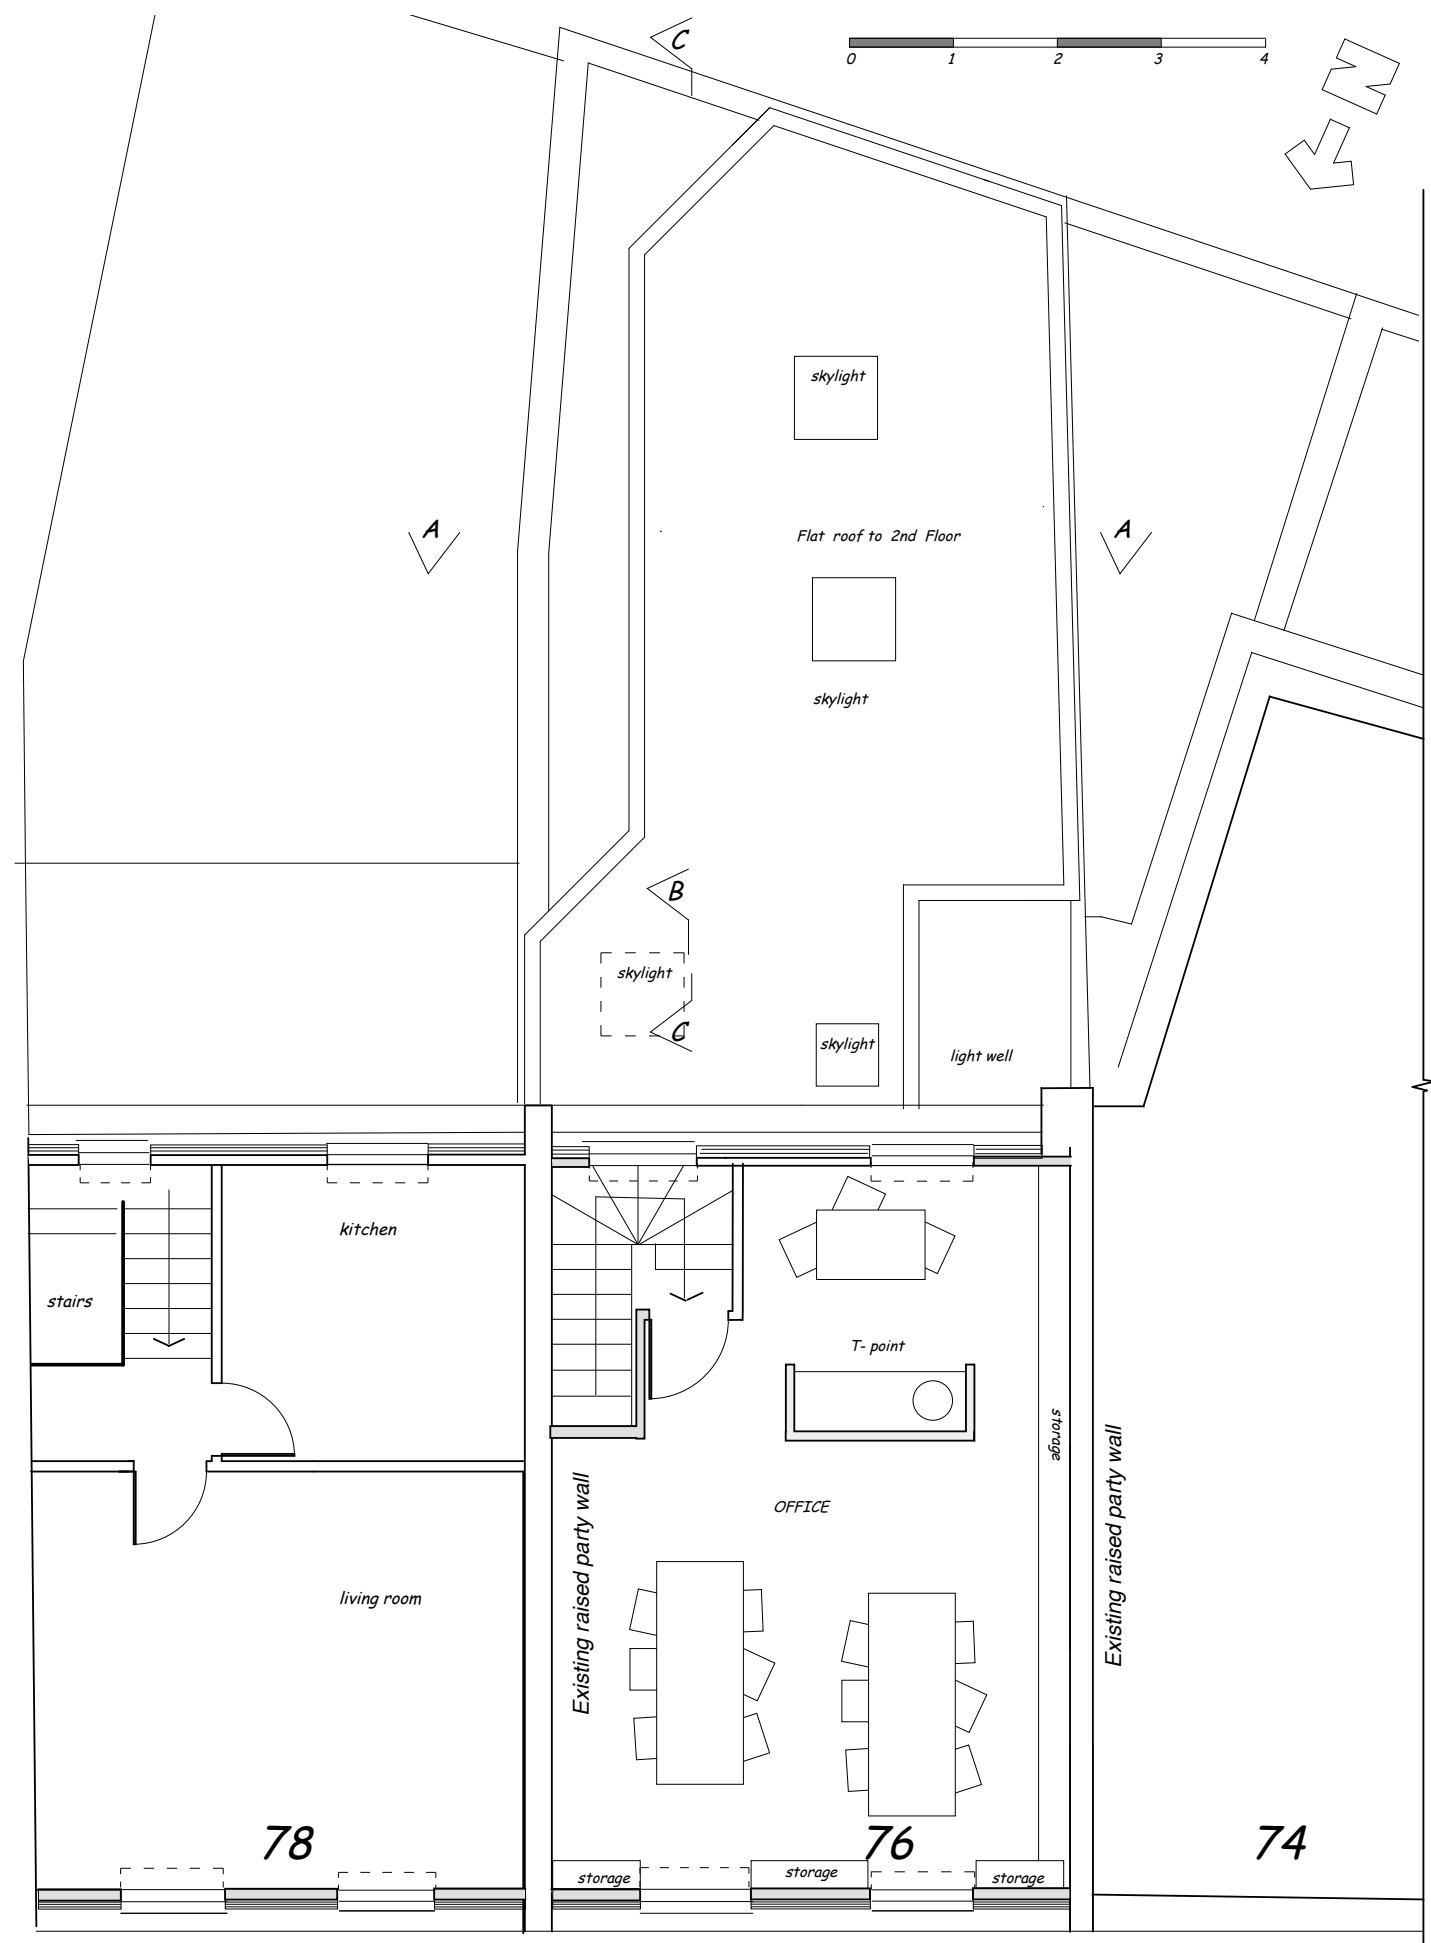

QUEENS CRESCENT GP PRACTICE
76 QUEENS CRESCENT LONDON NW5 4EB
PROPOSED THIRD FLOOR

SCALE 1:50 @ A3 - MARCH 2017 - PD 4