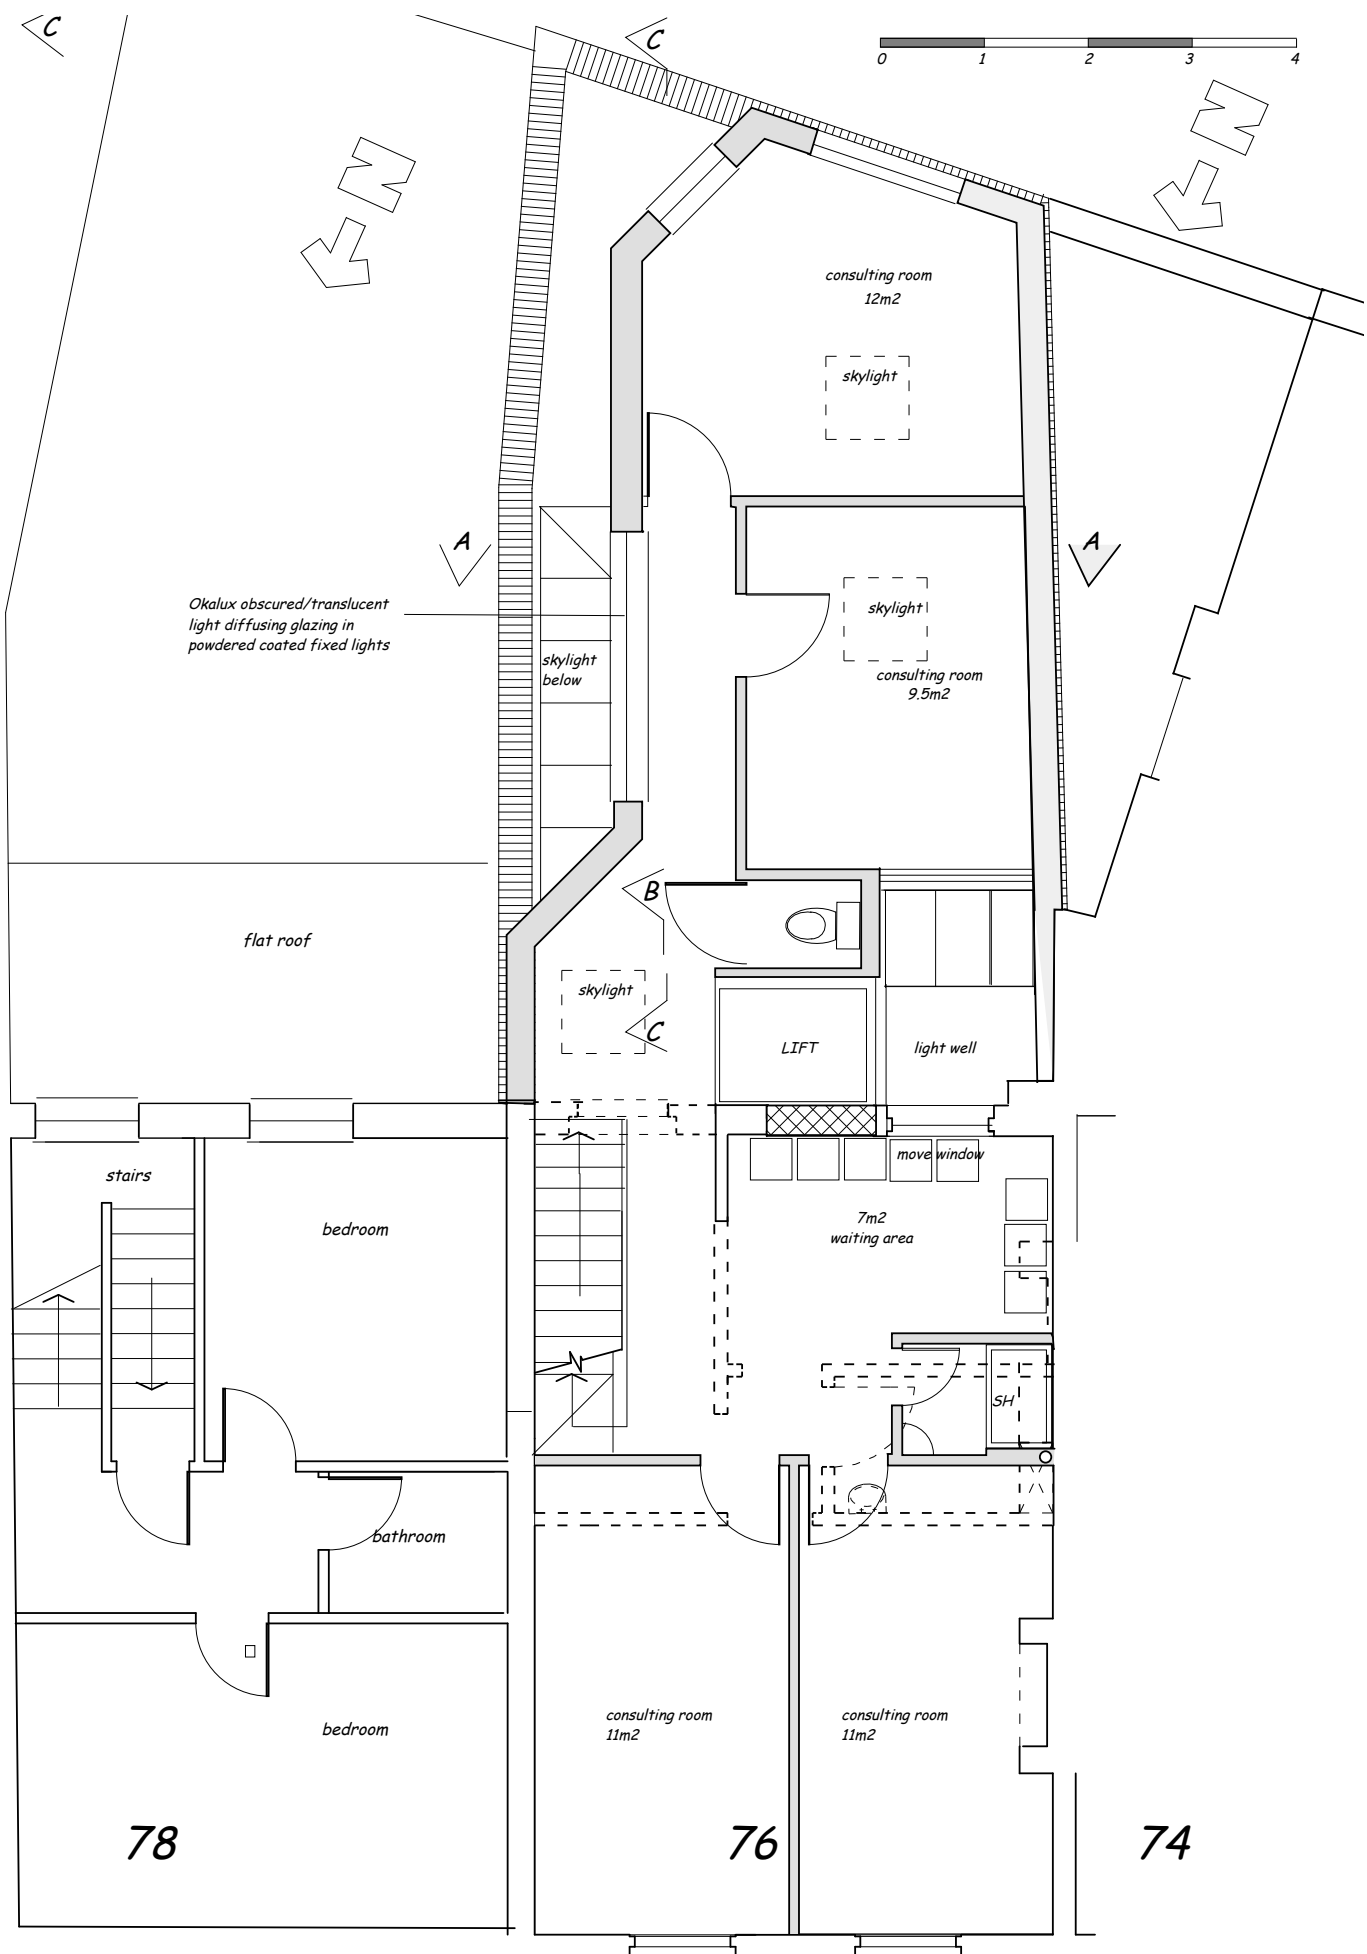

QUEENS CRESCENT GP PRACTICE
 76 QUEENS CRESCENT LONDON NW5 4EB
 EXISTING/UNCHANGED GRD FLOOR

SCALE 1:50@ A3 - MARCH 2017 - PD 1

WHARMBY KOZDON ARCHITECTS mail@wka.org.uk P-0788-431-7636 M- 07968-945-5454

QUEENS CRESCENT GP PRACTICE
 76 QUEENS CRESCENT LONDON NW5 4EB
 EXISTING/UNCHANGED 1ST FLOOR

SCALE 1:50@ A3 - MARCH 2017 - PD 2

WHARMBY KOZDON ARCHITECTS mail@wka.org.uk P-0788-431-7636 M- 07968-945-5454

SCALE 1:50 @ A3 - MARCH 2017 - PD 4

QUEENS CRESCENT GP PRACTICE
 76 QUEENS CRESCENT LONDON NW5 4EB
 PROPOSED ROOF LEVEL

SCALE 1:50@ A3 - MARCH 2017 - PD5