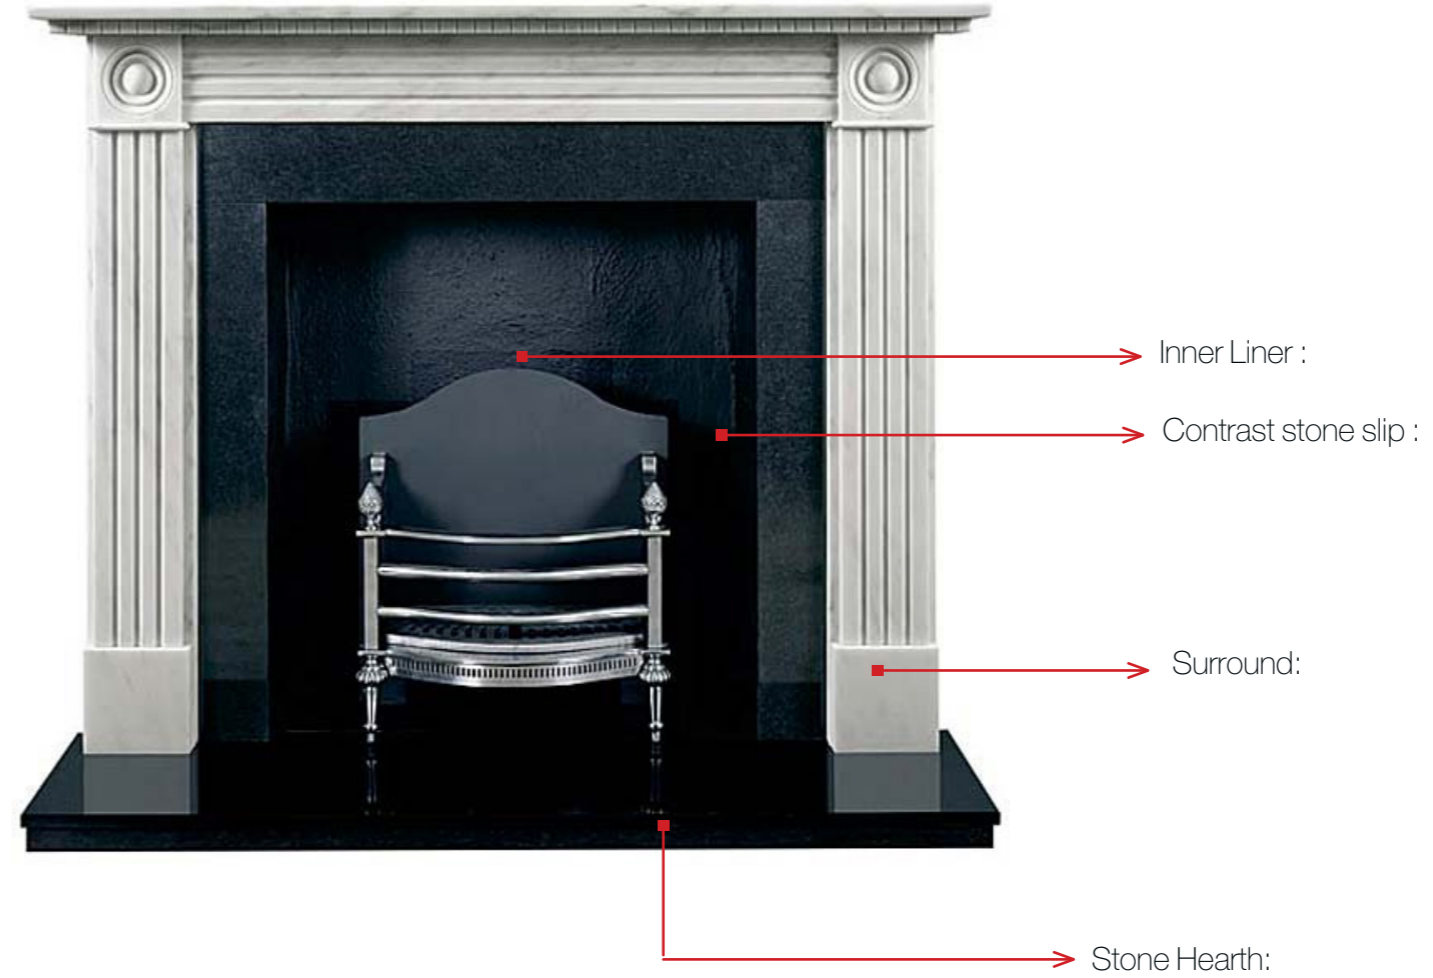

1 Chester Gate Fireplace Schedule

1 CHESTER GATE

FORMAL RECEPTION

MARBLE HILL: REEDED REGENCY

Basket to be: Regency Basket

Overall Dimensions:

Additional dimensions to be advised/suggested by specialist in consideration of room proportion:

Width of opening: 915mm

Height of opening: 915mm

Overall Height: 1080mm

Shelf Length: 1372mm

Base Width: 1226mm

*ALL DIMENSIONS TO BE TEMPLATED ON SITE BY SUPPLIER

*SAMPLES TO ALL FIREPLACES TO BE ISSUED FOR CPC APPROVAL

1 CHESTER GATE

DINING ROOM

MARBLE HILL: FLUTED REGENCY

Basket to be: Low Louis Steel

Overall Dimensions:

Additional dimensions to be advised/suggested by specialist in consideration of room proportion:

Width of opening: 915mm

Height of opening: 915mm

Overall Height: 1080mm

Shelf Length: 1372mm

Base Width: 1226mm

*ALL DIMENSIONS TO BE TEMPLATED ON SITE BY SUPPLIER

*SAMPLES TO ALL FIREPLACES TO BE ISSUED FOR CPC APPROVAL