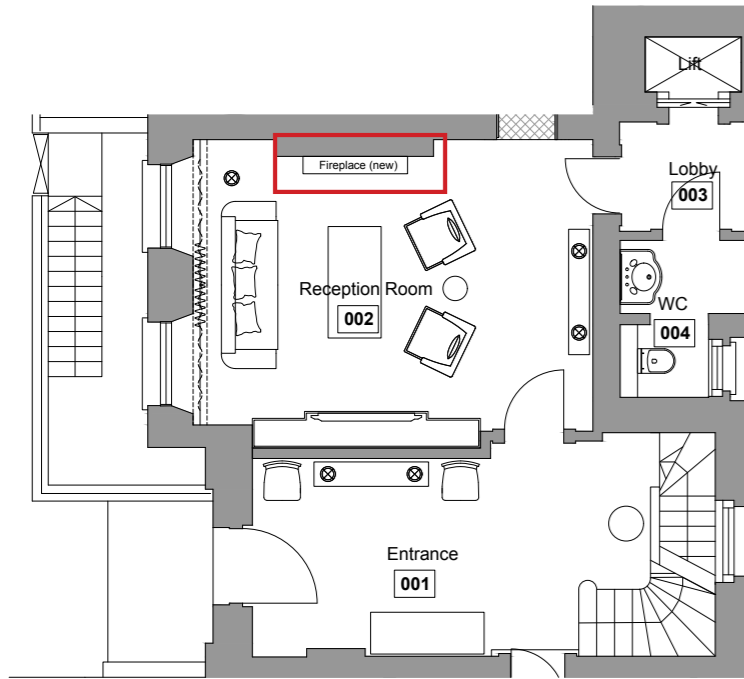

1 Chester Gate Fireplace Schedule

1 CHESTER GATE

FORMAL RECEPTION

MARBLE HILL: REEDED REGENCY

Basket to be: Regency Basket

Overall Dimensions:

Additional dimensions to be advised/suggested by specialist in consideration of room proportion:

Width of opening: 915mm

Height of opening: 915mm

Overall Height: 1080mm

Shelf Length: 1372mm

Base Width: 1226mm

*ALL DIMENSIONS TO BE TEMPLATED ON SITE BY SUPPLIER

*SAMPLES TO ALL FIREPLACES TO BE ISSUED FOR CPC APPROVAL

1 CHESTER GATE

DINING ROOM

MARBLE HILL: FLUTED REGENCY

Basket to be: Low Louis Steel

Overall Dimensions:

Additional dimensions to be advised/suggested by specialist in consideration of room proportion:

Width of opening: 915mm

Height of opening: 915mm

Overall Height: 1080mm

Shelf Length: 1372mm

Base Width: 1226mm

*ALL DIMENSIONS TO BE TEMPLATED ON SITE BY SUPPLIER

*SAMPLES TO ALL FIREPLACES TO BE ISSUED FOR CPC APPROVAL