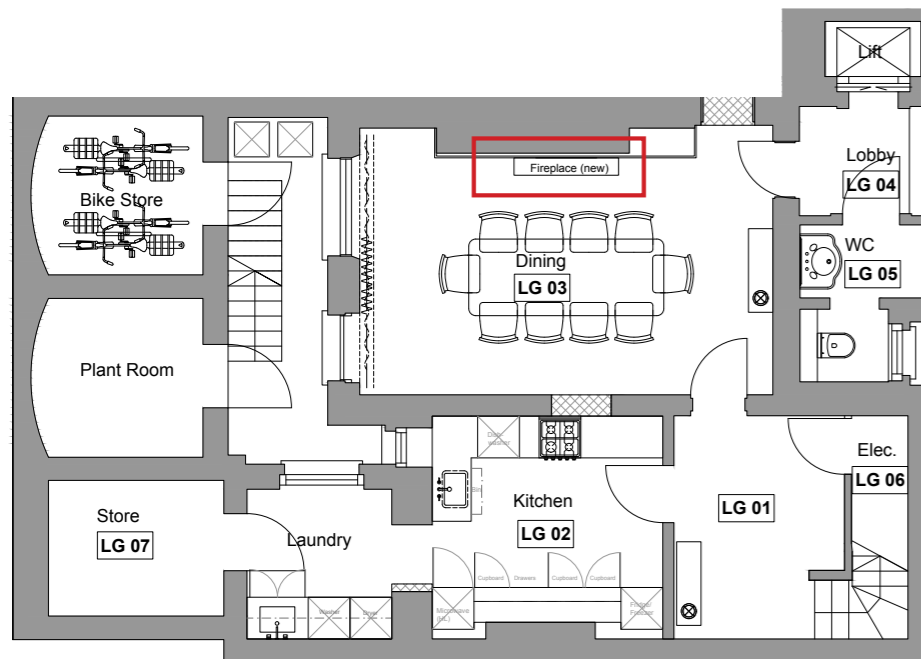

1 Chester Gate Fireplace Schedule

1 CHESTER GATE

FORMAL RECEPTION

MARBLE HILL: REEDED REGENCY

Basket to be: Regency Basket

Overall Dimensions:

Additional dimensions to be advised/suggested by specialist in consideration of room proportion:

Width of opening: 915mm

Height of opening: 915mm

Overall Height: 1080mm

Shelf Length: 1372mm

Base Width: 1226mm

*ALL DIMENSIONS TO BE TEMPLATED ON SITE BY SUPPLIER

*SAMPLES TO ALL FIREPLACES TO BE ISSUED FOR CPC APPROVAL

1 CHESTER GATE

DINING ROOM

MARBLE HILL: FLUTED REGENCY

Basket to be: Low Louis Steel

Overall Dimensions:

Additional dimensions to be advised/suggested by specialist in consideration of room proportion:

Width of opening: 915mm

Height of opening: 915mm

Overall Height: 1080mm

Shelf Length: 1372mm

Base Width: 1226mm

*ALL DIMENSIONS TO BE TEMPLATED ON SITE BY SUPPLIER

*SAMPLES TO ALL FIREPLACES TO BE ISSUED FOR CPC APPROVAL