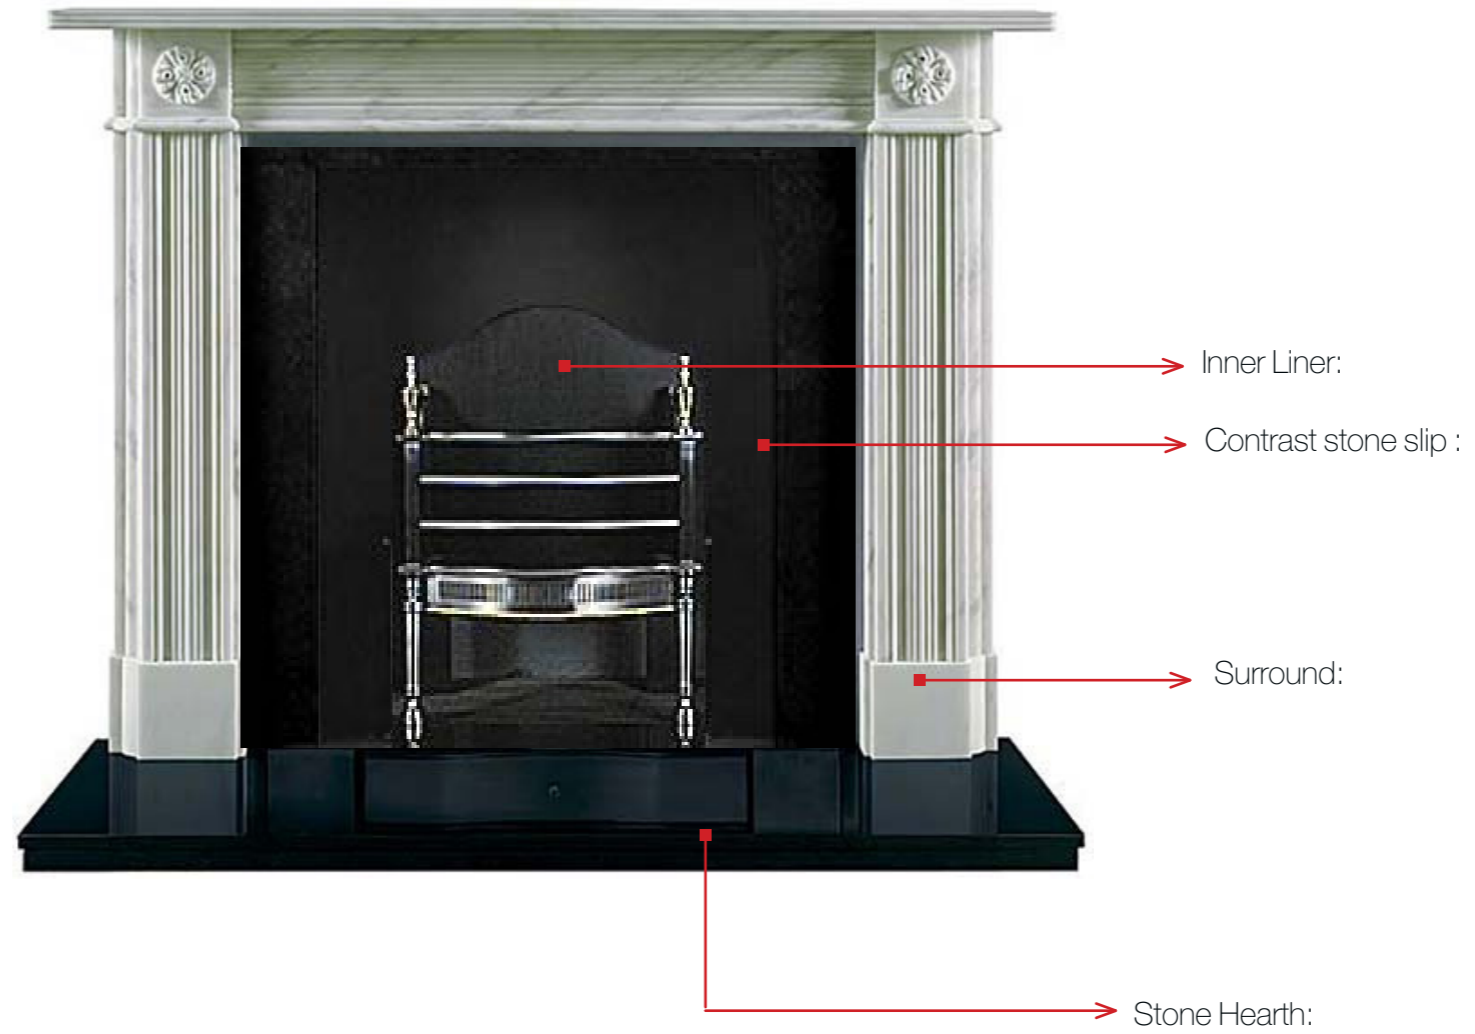

1 Chester Gate Fireplace Schedule

1 CHESTER GATE

FORMAL RECEPTION

MARBLE HILL: REEDED REGENCY

Basket to be: Regency Basket

Overall Dimensions:

Additional dimensions to be advised/suggested by specialist in consideration of room proportion:

Width of opening: 915mm

Height of opening: 915mm

Overall Height: 1080mm

Shelf Length: 1372mm

Base Width: 1226mm

*ALL DIMENSIONS TO BE TEMPLATED ON SITE BY SUPPLIER

*SAMPLES TO ALL FIREPLACES TO BE ISSUED FOR CPC APPROVAL

1 CHESTER GATE

DINING ROOM

MARBLE HILL: FLUTED REGENCY

Basket to be: Low Louis Steel

Overall Dimensions:

Additional dimensions to be advised/suggested by specialist in consideration of room proportion:

Width of opening: 915mm

Height of opening: 915mm

Overall Height: 1080mm

Shelf Length: 1372mm

Base Width: 1226mm

*ALL DIMENSIONS TO BE TEMPLATED ON SITE BY SUPPLIER

*SAMPLES TO ALL FIREPLACES TO BE ISSUED FOR CPC APPROVAL