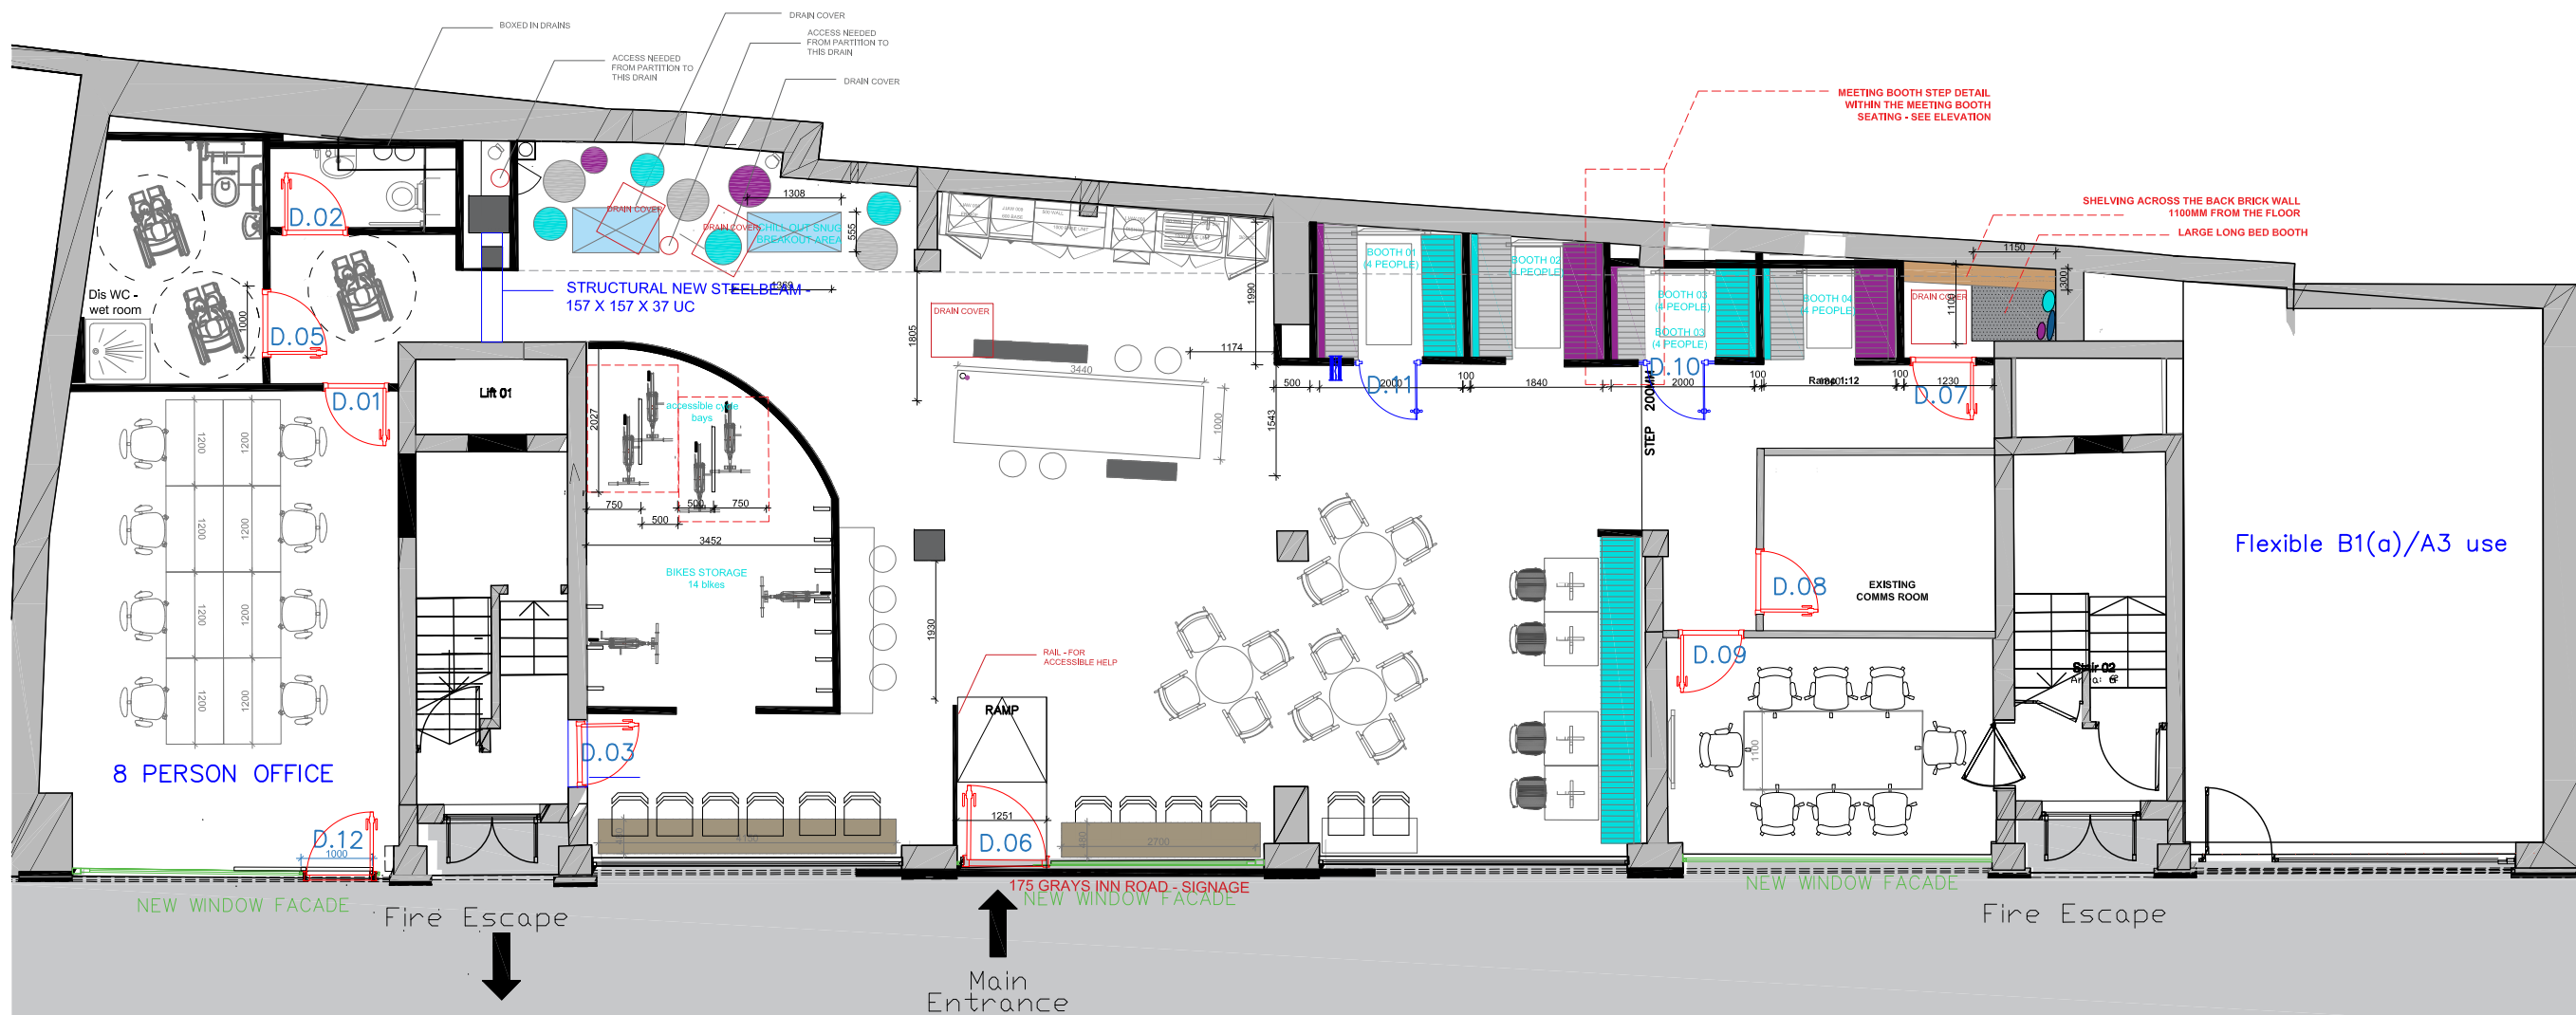

Note

ALL DIMENSIONS MUST BE CHECKED ON SITE. DO NOT SCALE FROM THIS DRAWING. THIS DRAWING IS FOR DISCUSSION PURPOSES ONLY AND IS SUBJECT TO FIRE OFFICER AND BUILDING REGULATION APPROVALS BEING OBTAINED.

Drawing Approval

Client Signature	
Printed Name	
ThirdWay Interiors Signature	
Date	
Specification Ref	

Status

- ☐ Preliminary/Info.
- ☐ Contract
- ☐ Construction
- ☒ Approval/Comment
- ☐ As-Built
- ☐ Building Control

Revision Detail

Rev	Detail	By	Date

CONSTRUCTION DRAWING

Client
MOORGARTH GROUP

Project Title
GROUND FLOOR 175-185 GRAYS INN ROAD GRENVILLE HOUSE LONDON WC1X 8UE

Drawing Title
GROUND FLOOR PLANNING CAFE DEMISE - FLEXIBLE

Date: 15.05.17	Drawn By: DLR
Scale: 1:100@A3	Rev: B

Drawing No: TWI-1206-G-PLAN

ThirdWay
ThirdWay Interiors Ltd
2nd Floor 3-5 Bleeding Heart Yard
London EC1N 8SJ

1/2H FIRE - HALF HOUR FIRE RATED PARTITION	- EXISTING CORE WALL masonry wall	- 100mm NEW STUD PARTITION fit to susp. ceiling	- SILICON JOINTED GLAZING fit to susp. ceiling	- EXISTING SOLID CORE	- NEW GLASS DOOR	FD20S - 20 MIN SMOKE DOOR
1H FIRE - ONE HOUR FIRE RATED PARTITION	- EXISTING PARTITION	- 100mm NEW STUD PARTITION (125mm High) fixed with standard capping	ZZ - DOUBLE GLAZED PARTITION fit to susp. ceiling	- NEW SOLID DOOR	- NEW GLASS DOOR WITH FRAME	FD30S - HALF HOUR FIRE RATED DOOR WITH SMOKE SEAL
	- 100mm FULL HEIGHT NEW STUD PARTITION	Z - SINGLE GLAZED PARTITION fit to susp. ceiling	SC - SELF CLOSER ON DOOR	- PAINT GRADE	VP - VISION PANEL IN DOOR	FD60S - ONE HOUR FIRE RATED DOOR WITH SMOKE SEAL