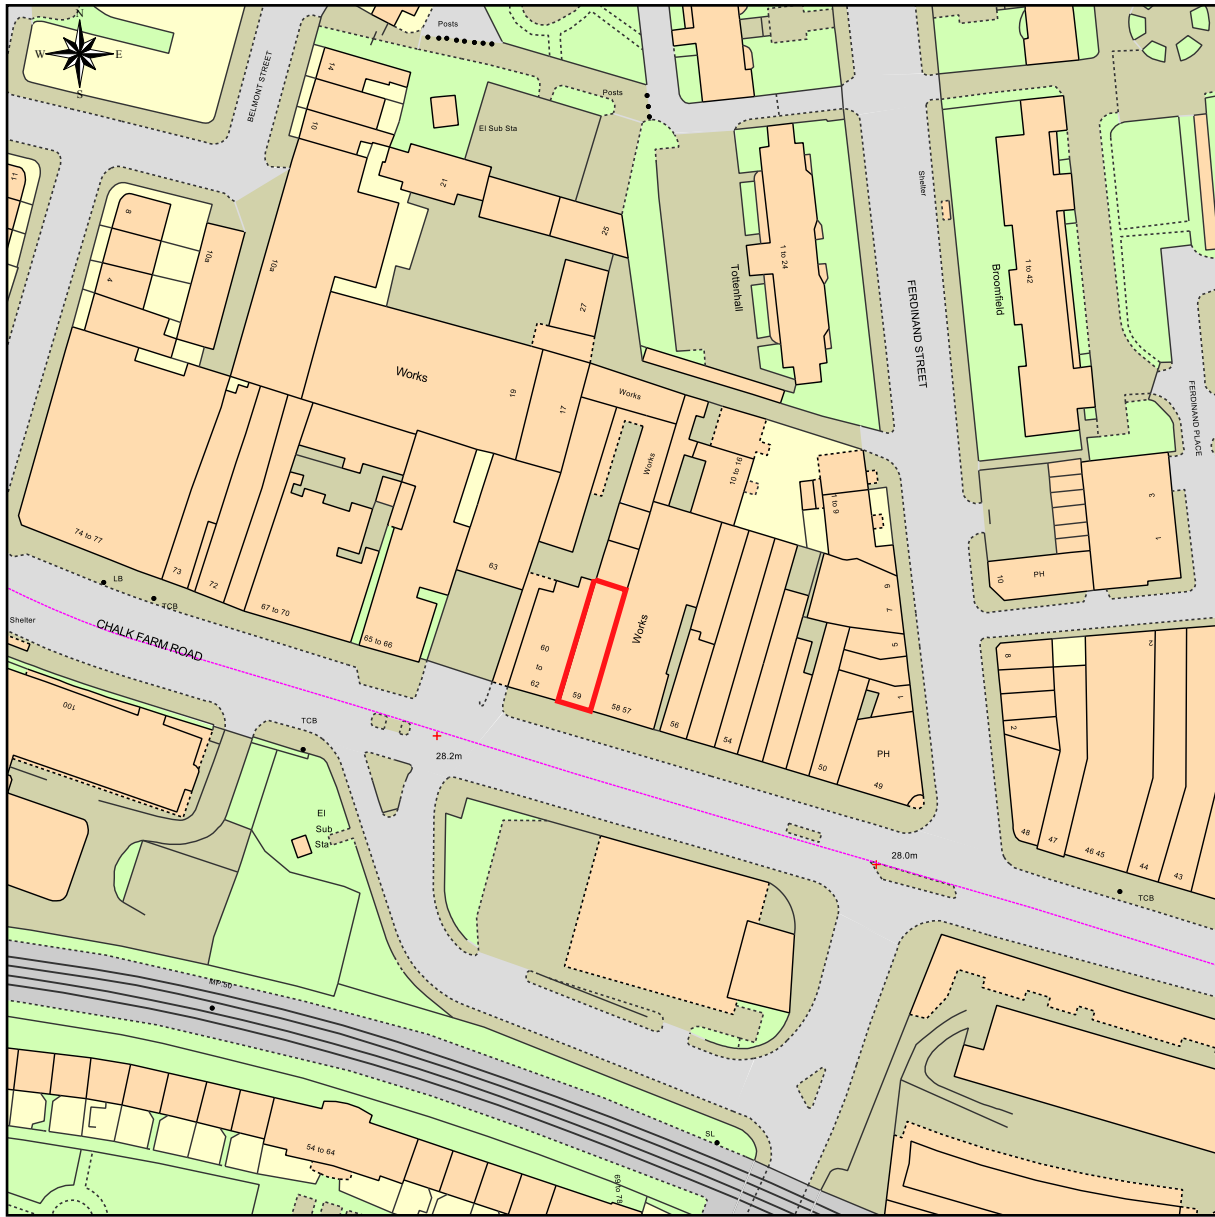

# Site Location Plan

59 Chalk Farm Road, London, NW1 8AN

This Plan includes the following Licensed Data: OS MasterMap Colour PDF Location Plan by the Ordnance Survey National Geographic Database and incorporating surveyed revision available at the date of production. Reproduction in whole or in part is prohibited without the prior permission of Ordnance Survey. The representation of a road, track or path is no evidence of a right of way. The representation of features, as lines is no evidence of a property boundary. © Crown copyright and database rights, 2016. Ordnance Survey 0100031673

0m 20m 40m 60m 80m 100m

Scale: 1:1250, paper size: A4