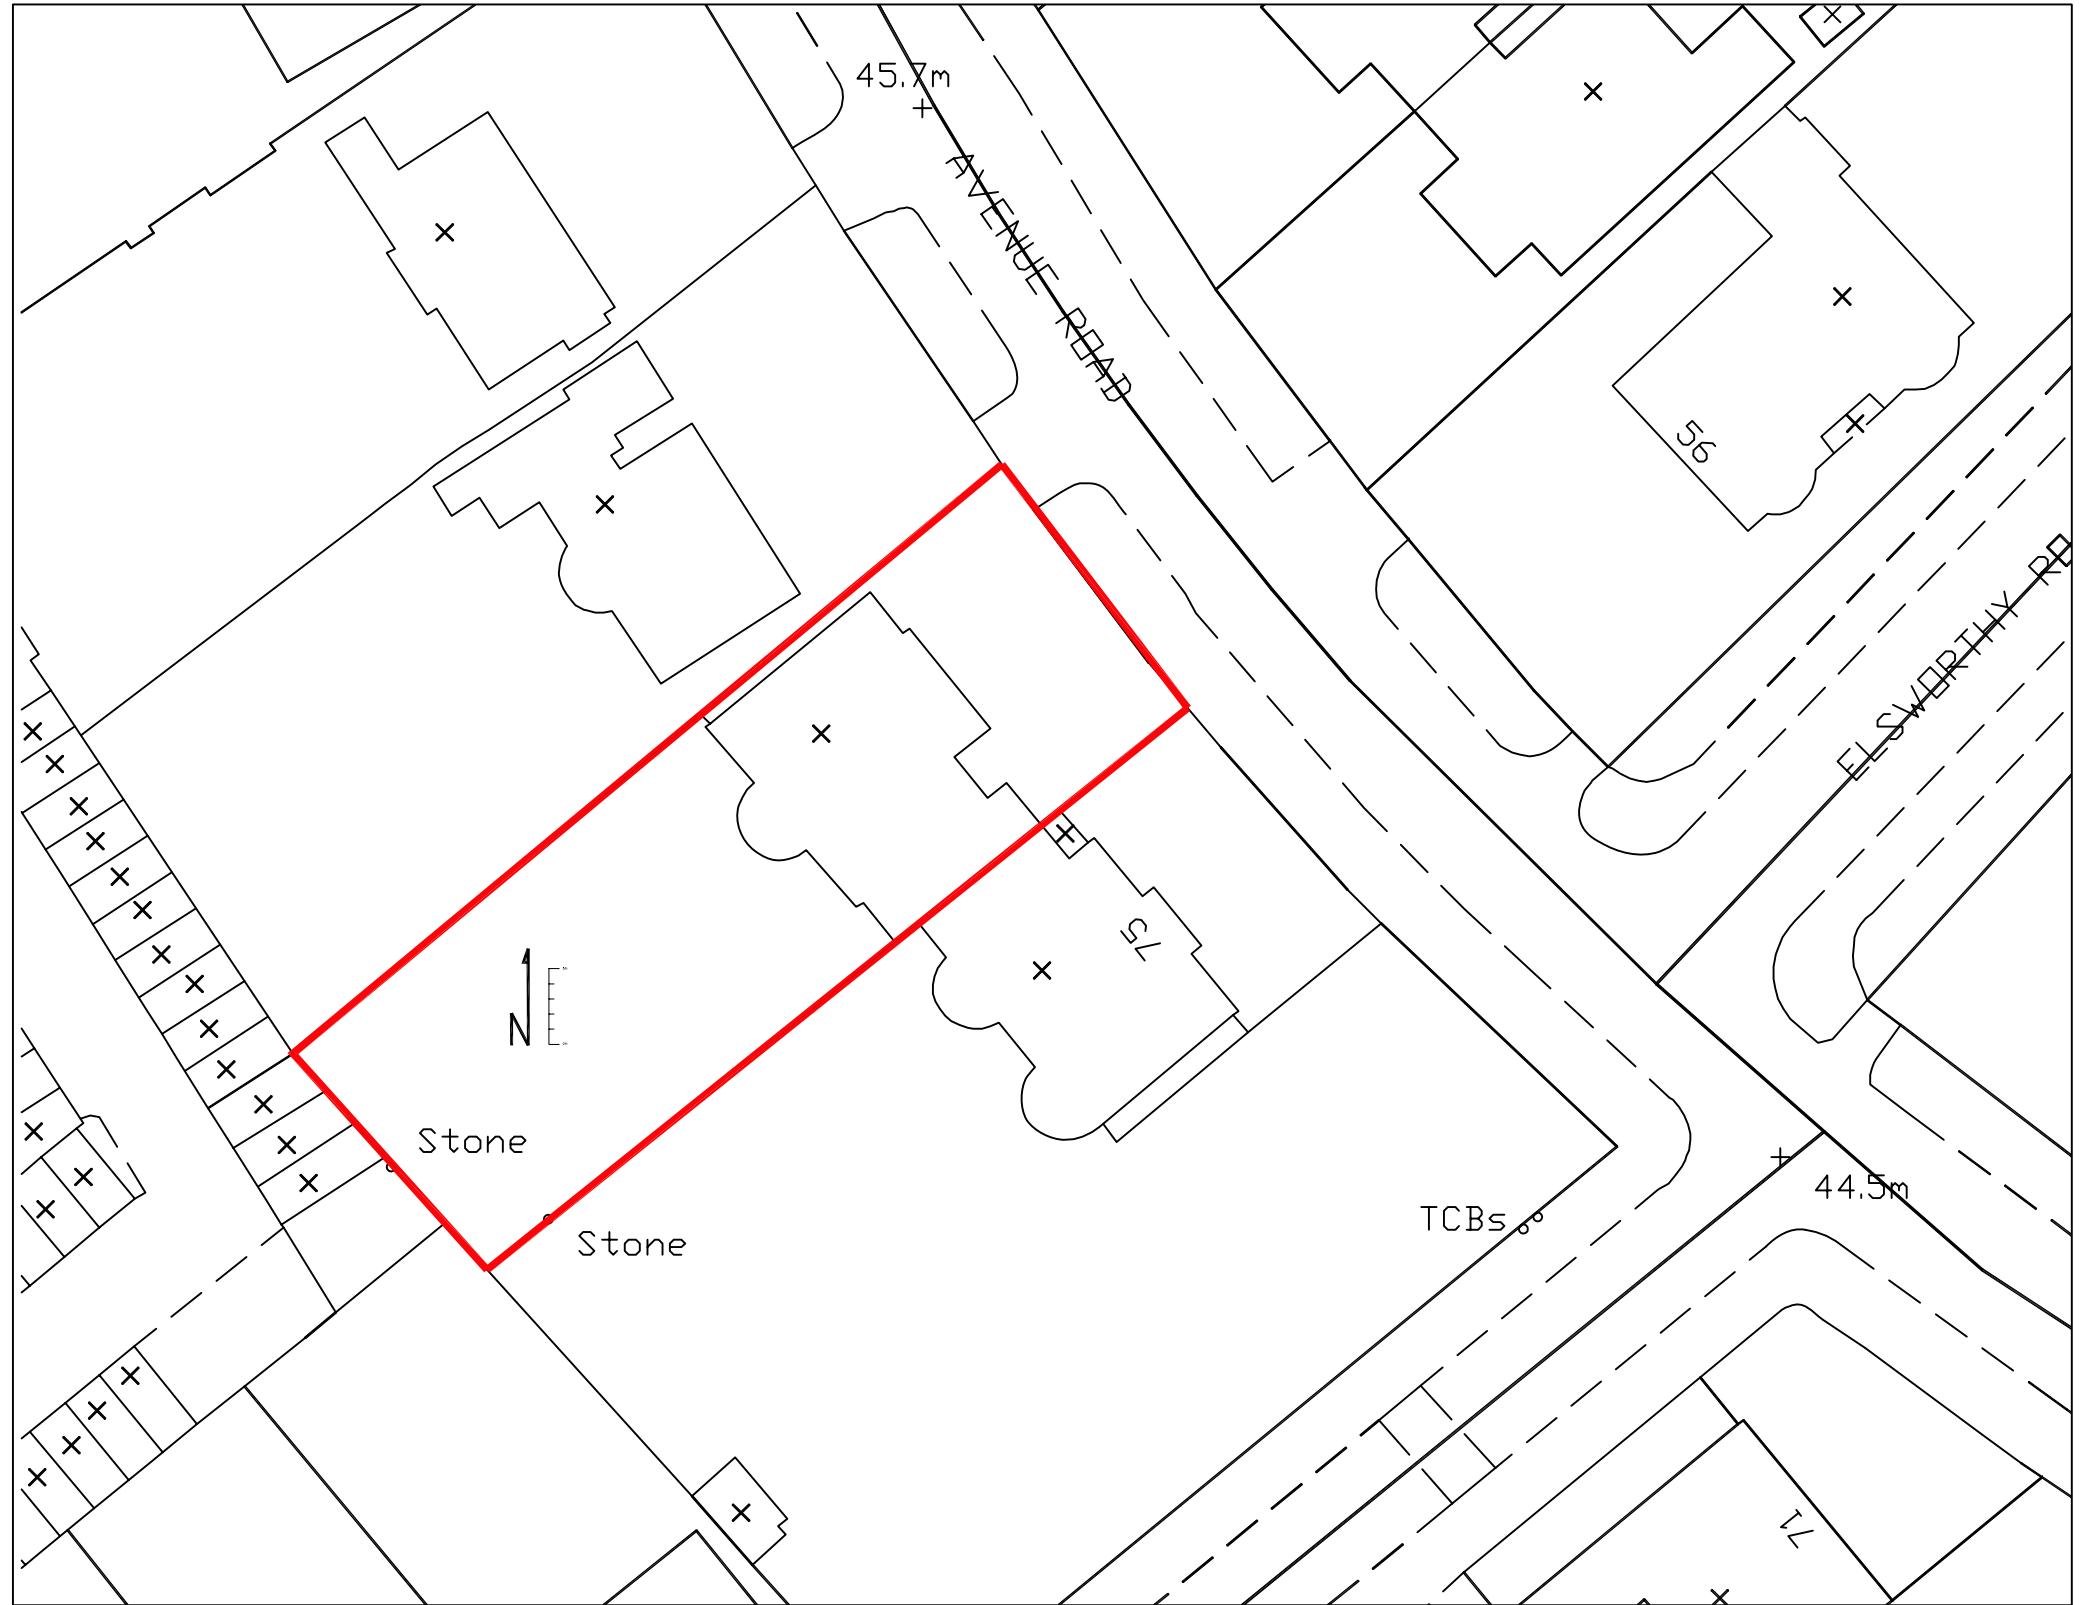

Site Location Plan 1:1250

Block Plan 1:500

Revision	Date	Amendments	Project			
A	19.02.10	Site location plan added.	77 Avenue Road	Unit: 1A Woodstock Studios	London	W12 8LE
				Tel : +44 (0) 208 811 2660	Fax : +44 (0) 208 740 7642	E-Mail info@coupdeville.net
			Drawing Title	Date	Drawn By	Drawing Number
			Site location Plan 1:1250@A3 Block Plan 1:500@A3	01.02.08		787- PL01A
				Scale	Checked By	Revision
				1:500@A3		