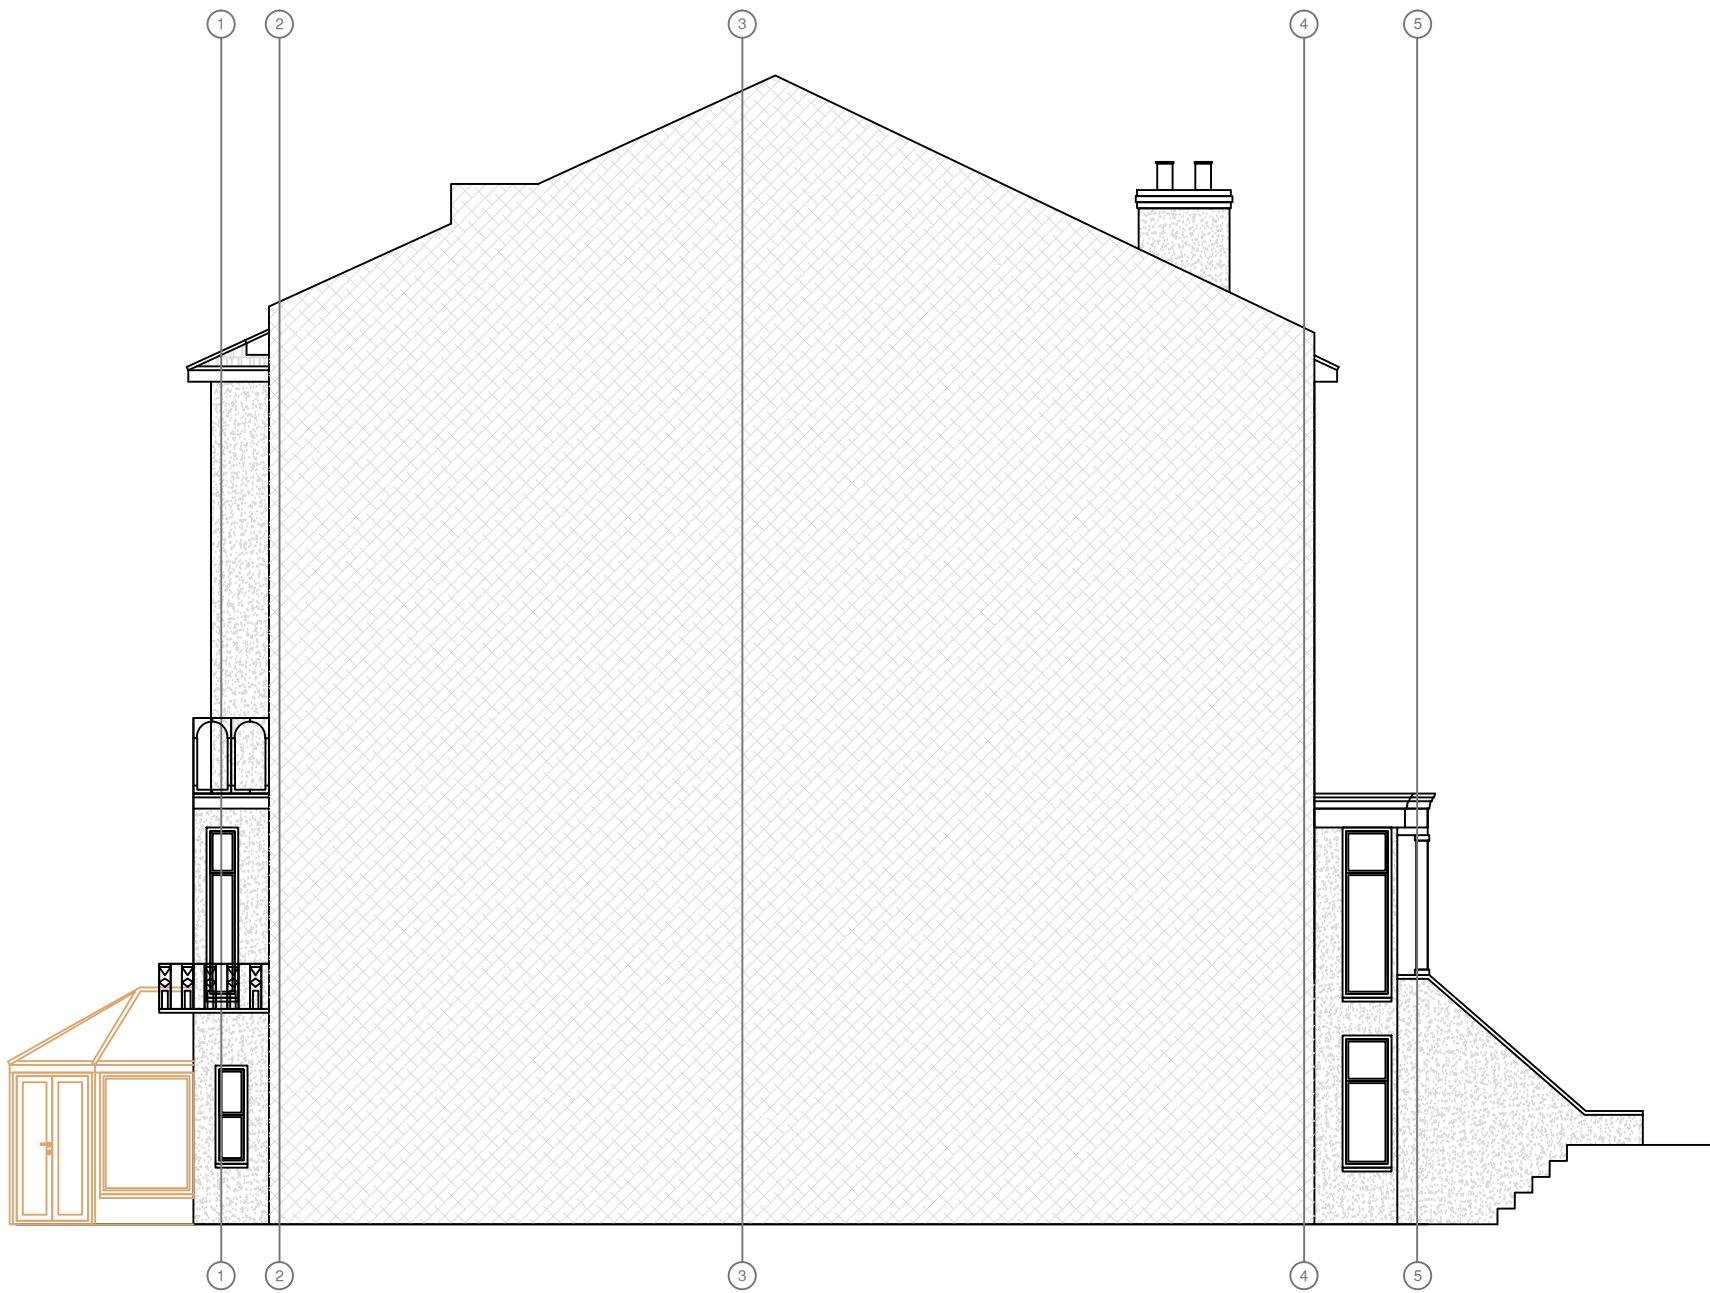

PROPOSED RIGHT SIDE ELEVATION

PROPOSED LEFT SIDE ELEVATION

 STUDIO CAD PROJECTS Architectural Designers TEL: 079 581 581 90 E-mail: scp.projects@onet.eu	
PROJECT: 8 BUCKLAND CRESCENT LONDON NW3 5DX PROPOSED PLANS	
SCALE: 1:50 (A1) 1:100 (A3) DATE: MAY 2017	PROJECT No: 2170510-2
<small>THIS DRAWING MUST NOT BE REPRODUCED, MULTIPLIED OR SUBMITTED TO THE INSPECTION OF THIRD PARTIES WITHOUT OUR PRIOR PERMISSION. ALL DIMENSIONS TO BE CHECKED AND VERIFIED ON SITE.</small>	