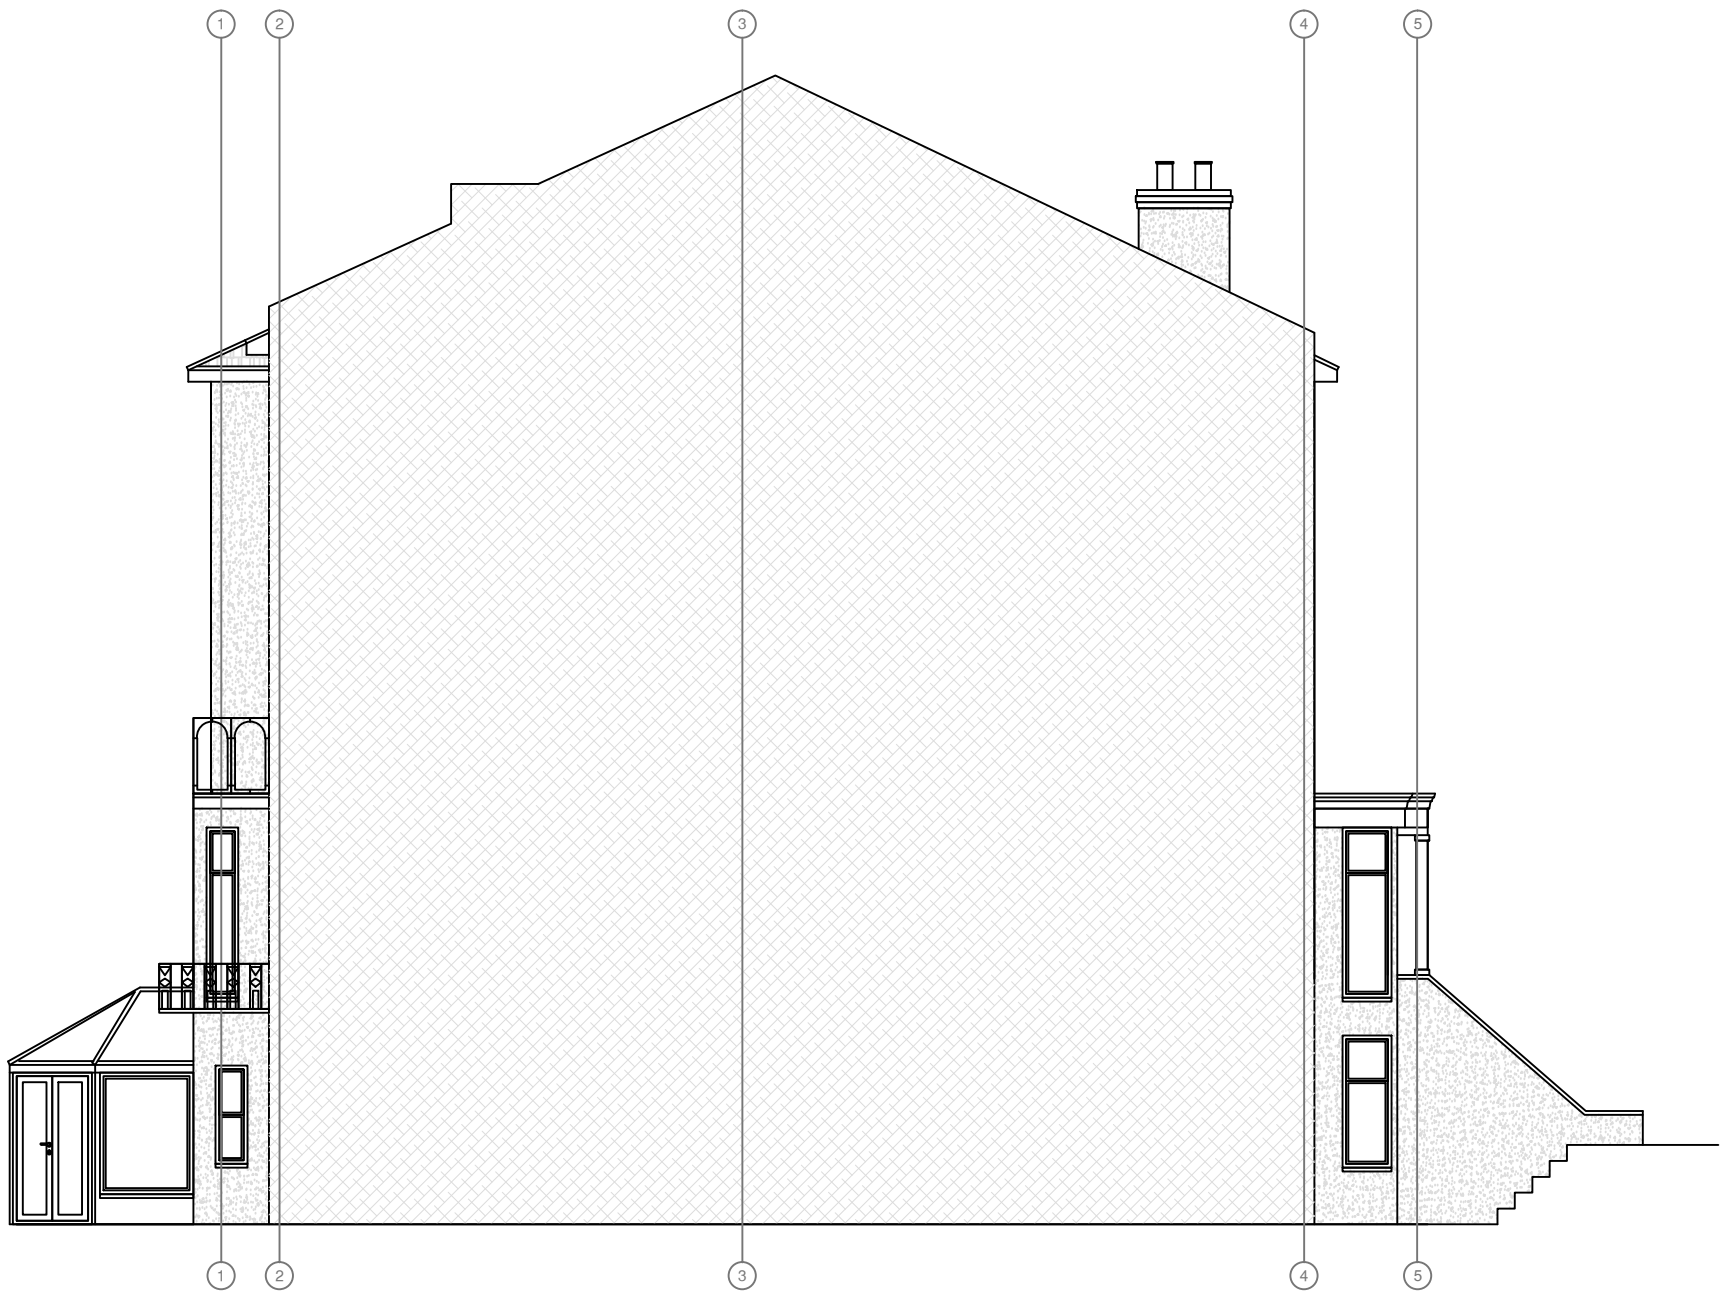

EXISTING RIGHT SIDE ELEVATION

EXISTING LEFT SIDE ELEVATION

	STUDIO CAD PROJECTS Architectural Designers TEL: 079 581 581 90 E-mail: scprojects@onet.eu	
	PROJECT: 8 BUCKLAND CRESCENT LONDON NW3 5DX EXISTING PLANS	
SCALE: 1:50 (A1) 1:100 (A3) DATE: MAY 2017	PROJECT No: 2170510-02	
<small>THIS DRAWING MUST NOT BE REPRODUCED, MULTIPLIED OR SUBMITTED TO THE INSPECTION OF THIRD PARTIES WITHOUT OUR PRIOR PERMISSION. ALL DIMENSIONS TO BE CHECKED AND VERIFIED ON SITE.</small>		