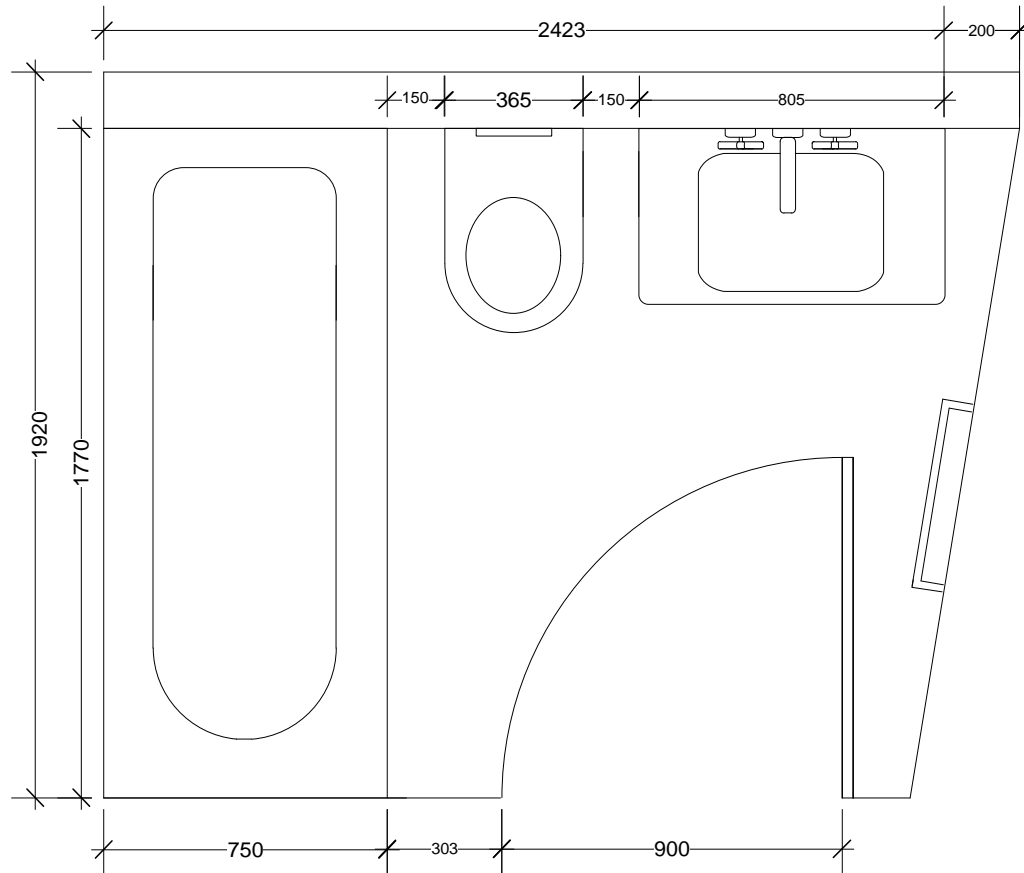

LYRA'S BATHROOM  
FLOOR PLAN SCALE 1:20

- Bespoke wall mounted cabinet
- White square brick tiles
- Round mirror
- Wall lights - Adler Jamb