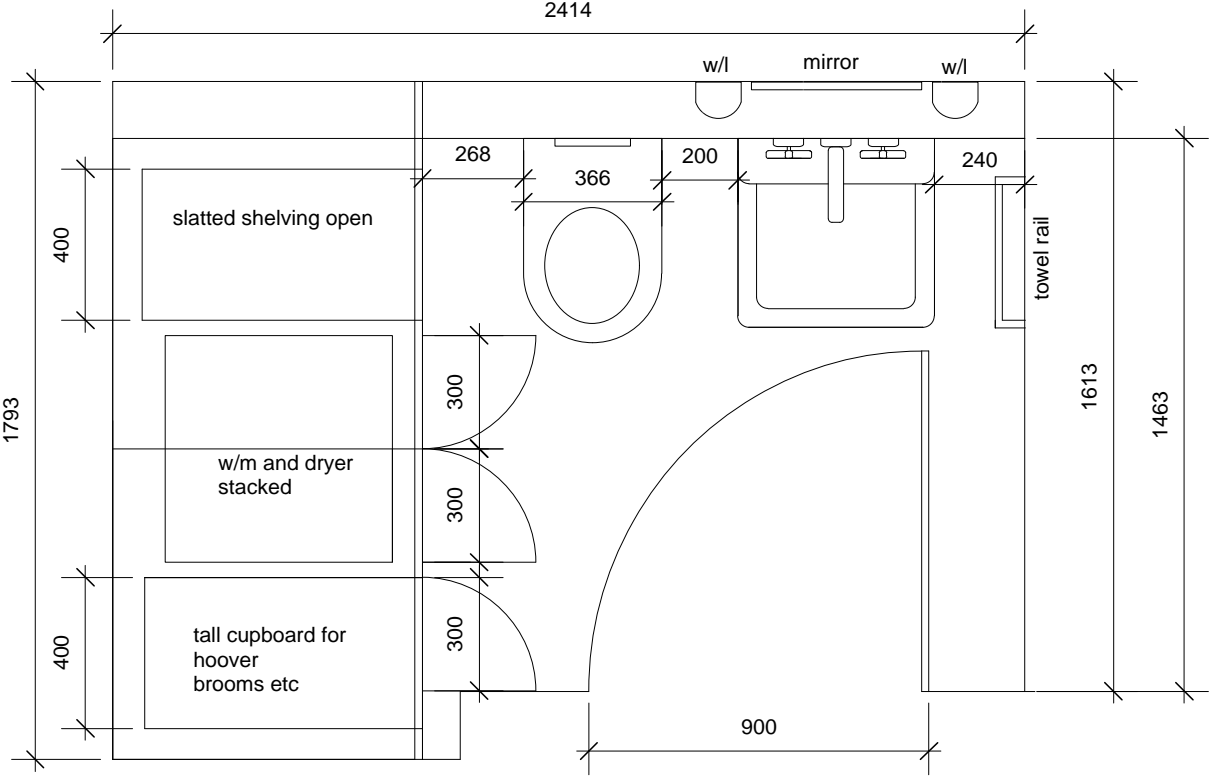

GUEST LOO / UTILITY ROOM
 FLOOR PLAN SCALE 1:20

- brick tiles - Fired Earth
- wall lights - Rainbow
- taps - Bert & May brass
- Black utility cupboard - curtains instead of doors?
- Black brick floor