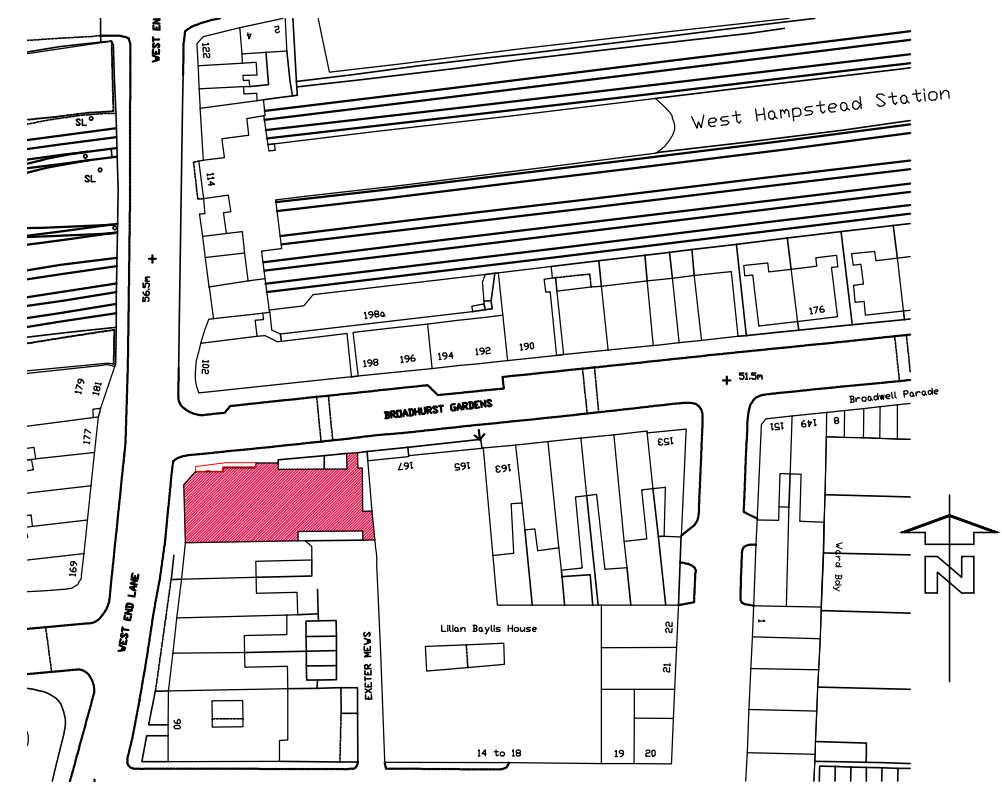

PROPOSED PAVEMENT PLAN

FURNITURE STYLE

- FURNITURE**
- Chairs**
Wood look black and aluminium armchair ref
AEL Vouvray chair charcoal CODE: L2606
approx size 550mm (w) x 580mm (d)
- Tables**
Wood look black and aluminium pedestal table ref
AEL Black pedestal table 600 x 600mm CODE
WTP6SBK
- Planters**
Black GRP box planters with box ball and lights
750mm (h) x 400mm (d) x 400mm (w)
with 250mm dia box ball
ref AEL PL5075

SITE LOCATION PLAN (SCALE 1:1250)

July 2016

Project: **RAILWAY**
100 West End Road, Hampstead. NW6 2LU

Scale: 1:100 @A3

Drawing Number: 2219-20

Rev:

PembrookDesign

Summit House, Horsecroft Road, The Pinnacles, Harlow, Essex, CM19 5BN
Tel: 01279 433860, Fax: 01279 433869