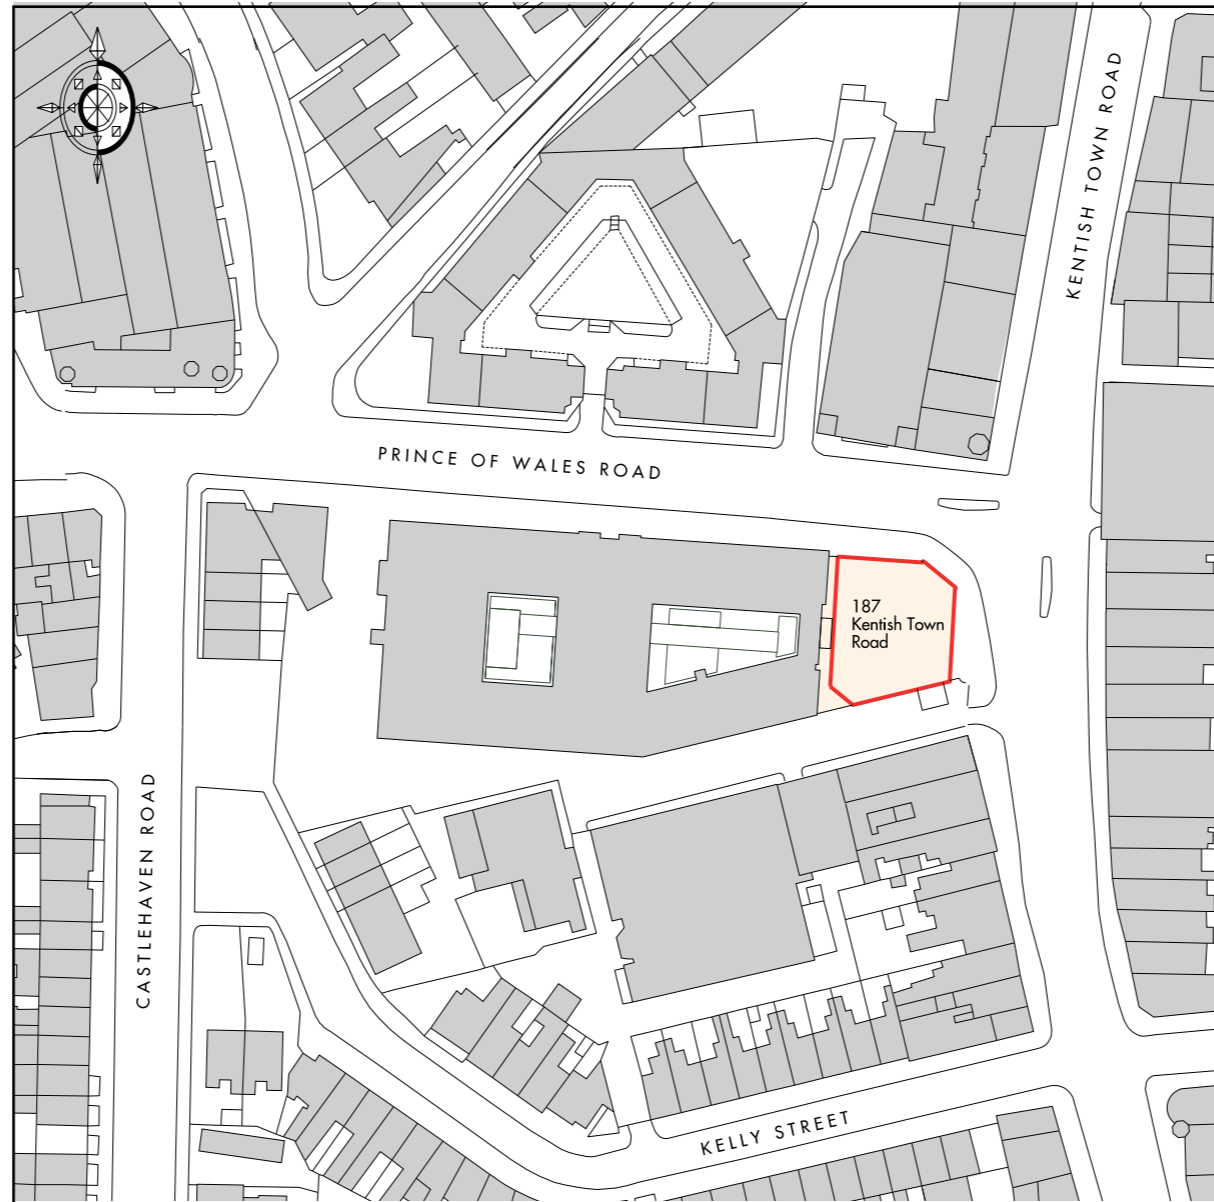

LOCATION PLAN

0m 10m 20m 30m 40m 50m 60m 70m 80m

Scale 1:1250@A3

 Site Boundary

JOB No/ Desc.: 187 Kentish Town Road, London NW1 8PD		
Drawing Desc.: Location Plan	Date : 16 August 2016	Drawing No.: 3719-001
	Scale: 1/1250@A3	