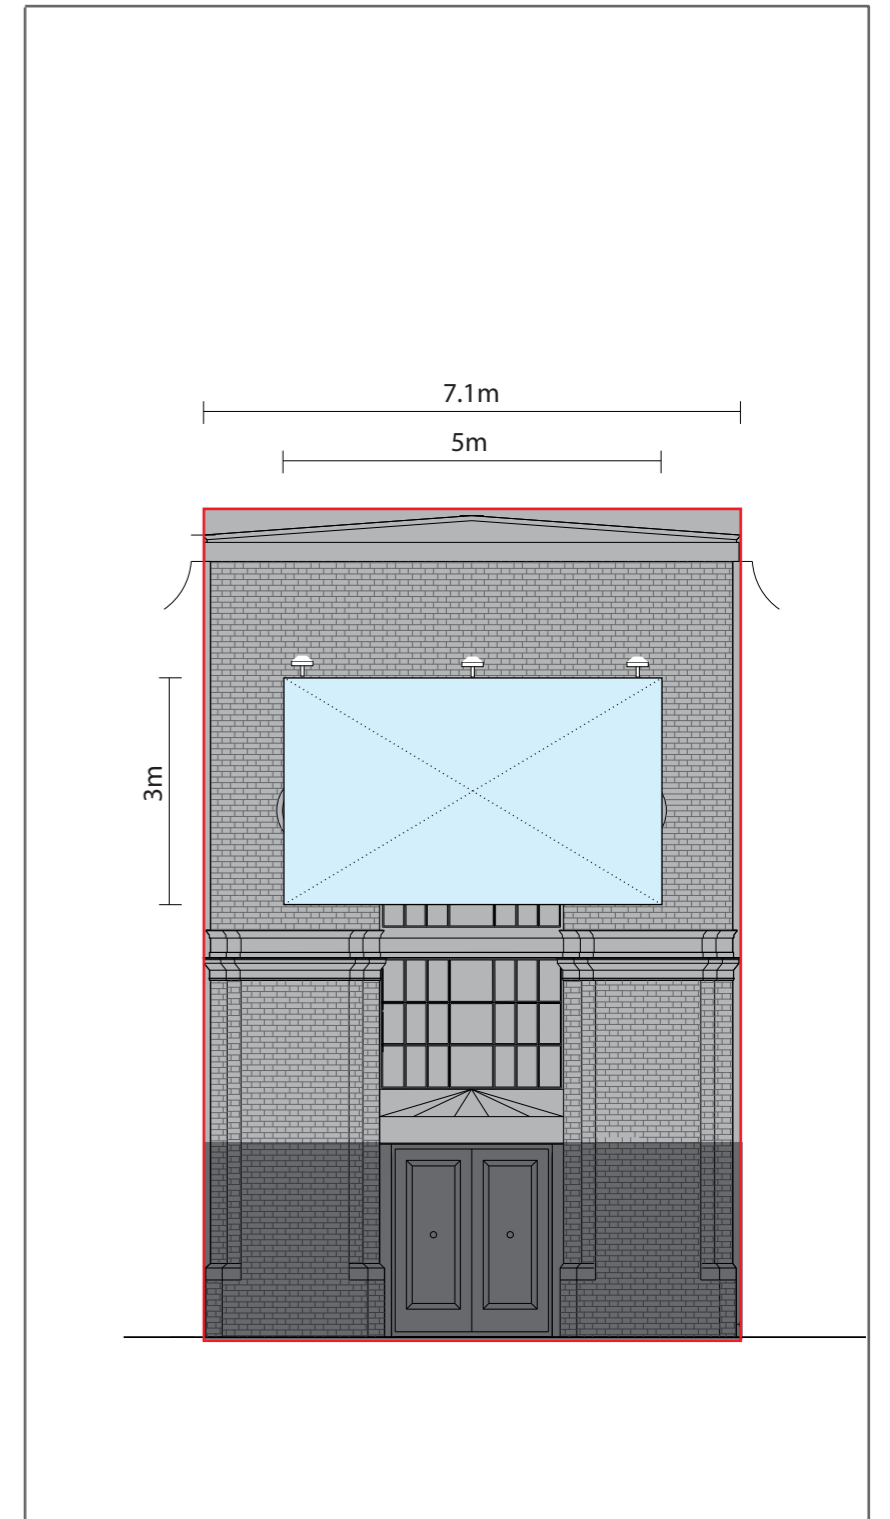

PROPOSED EAST ELEVATION

PROPOSED NORTH- EAST ELEVATION

Scale 1:100@A3

JOB No/ Desc.: 187 Kentish Town Road, London NW1 8PD		
Drawing Desc.: Proposed East / North-East Elevation	Date : 16 August 2016	Drawing No.: 3719-006
	Scale: 1/100@A3	