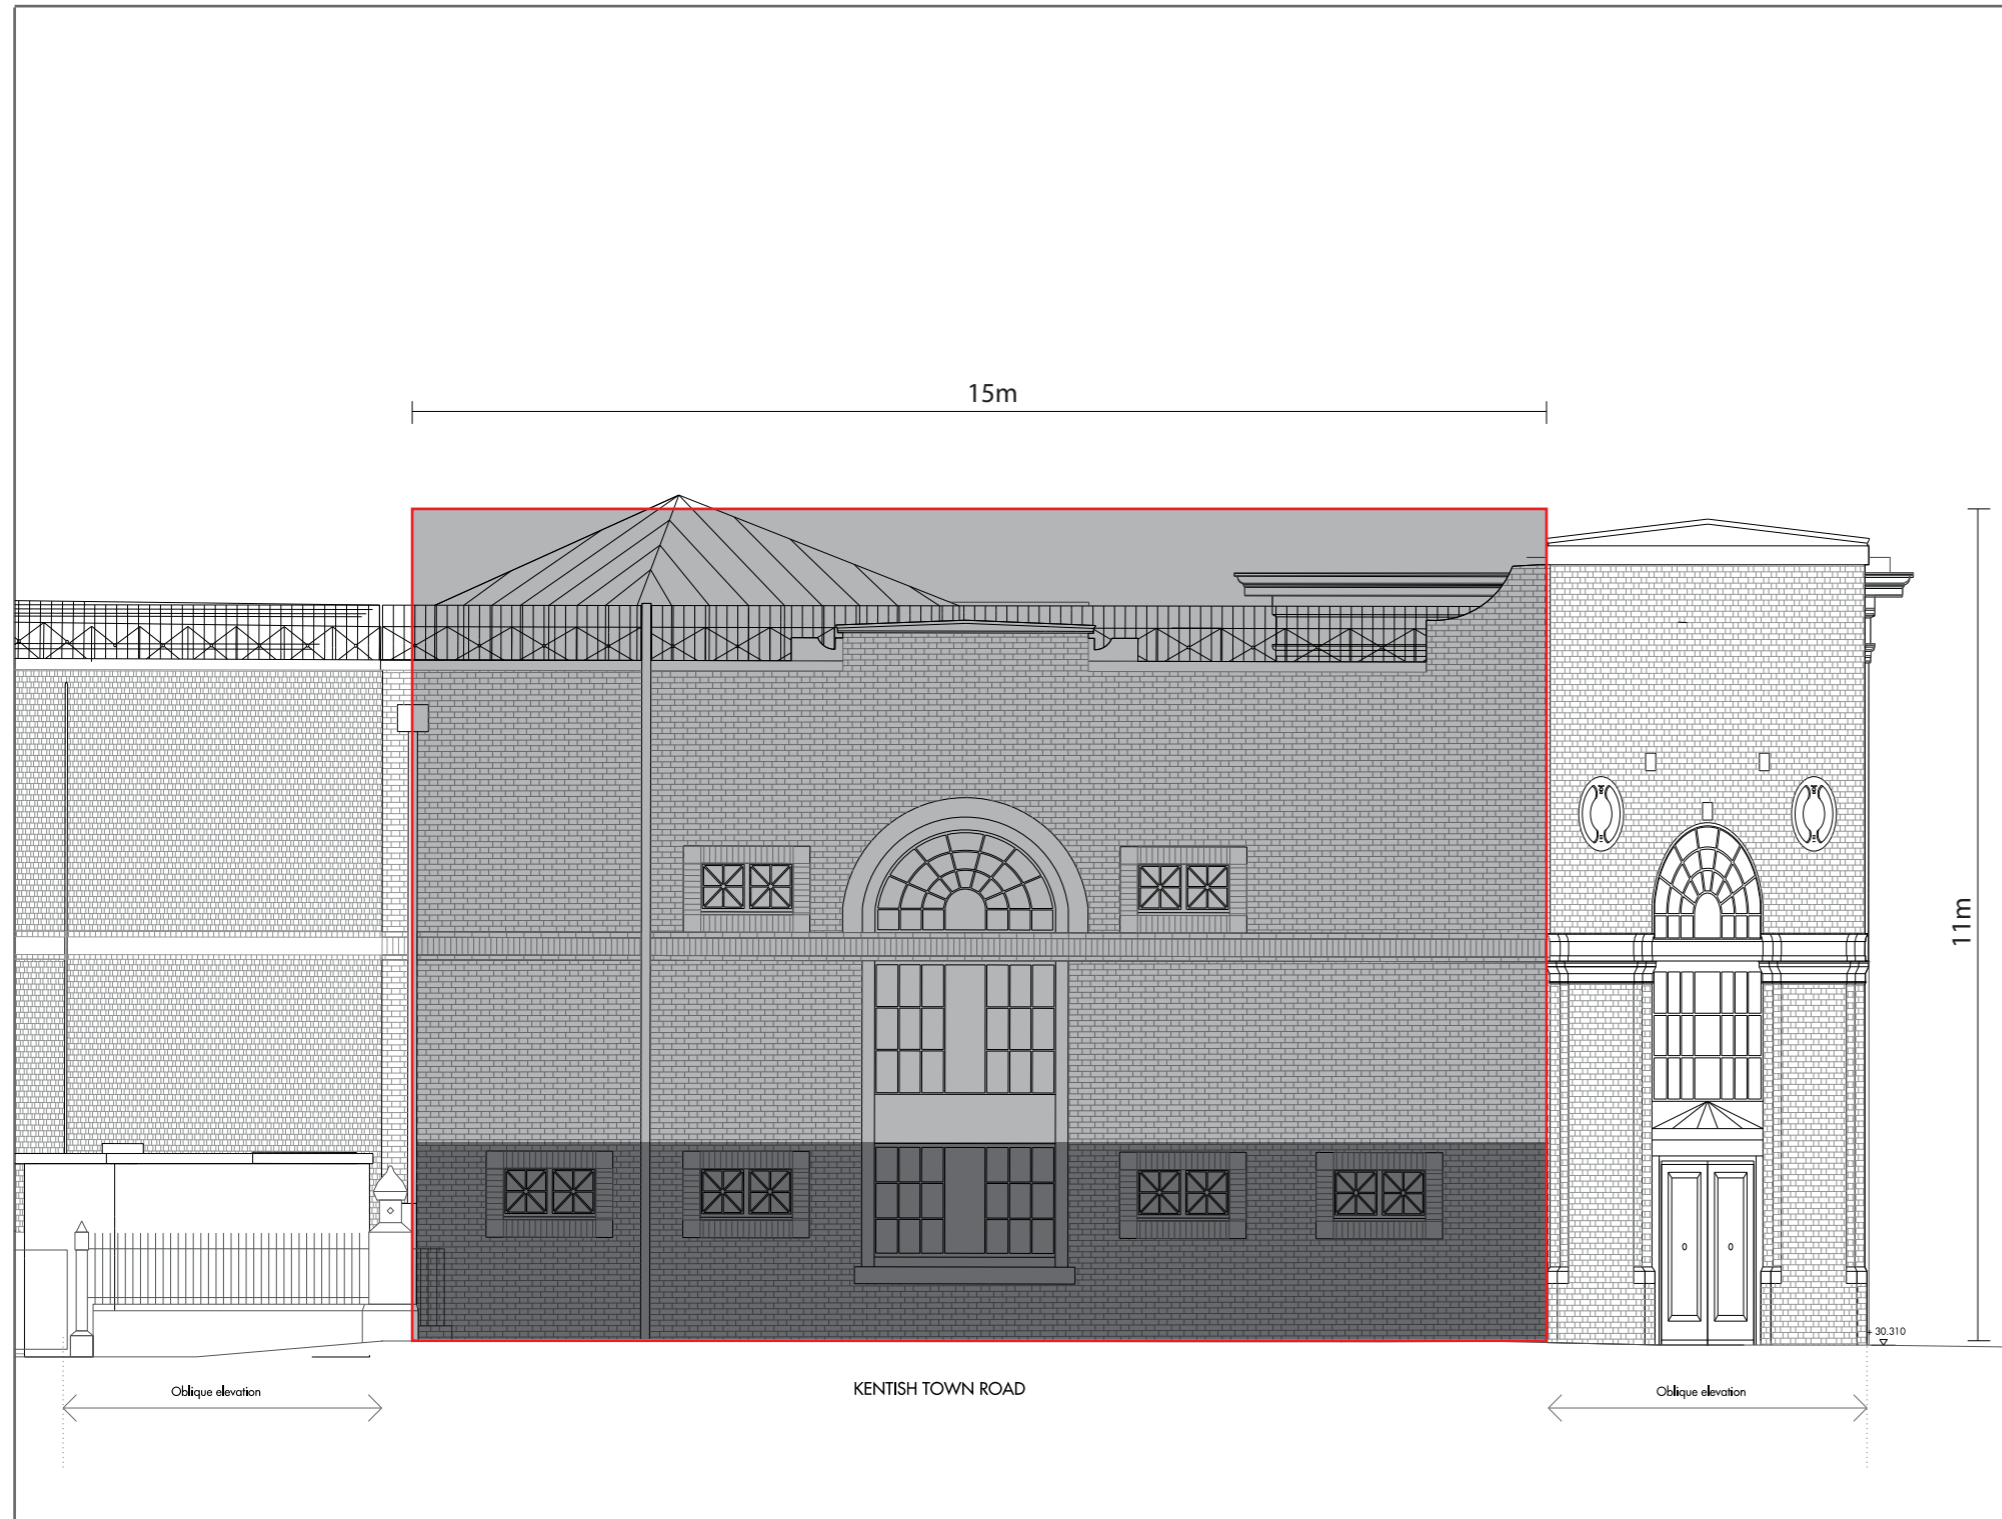

PROPOSED EAST ELEVATION

PROPOSED NORTH- EAST ELEVATION

Scale 1:100@A3

JOB No/ Desc.: 187 Kentish Town Road, London NW1 8PD		
Drawing Desc.: Proposed East / North-East Elevation	Date : 16 August 2016	Drawing No.: 3719-006
	Scale: 1/100@A3	