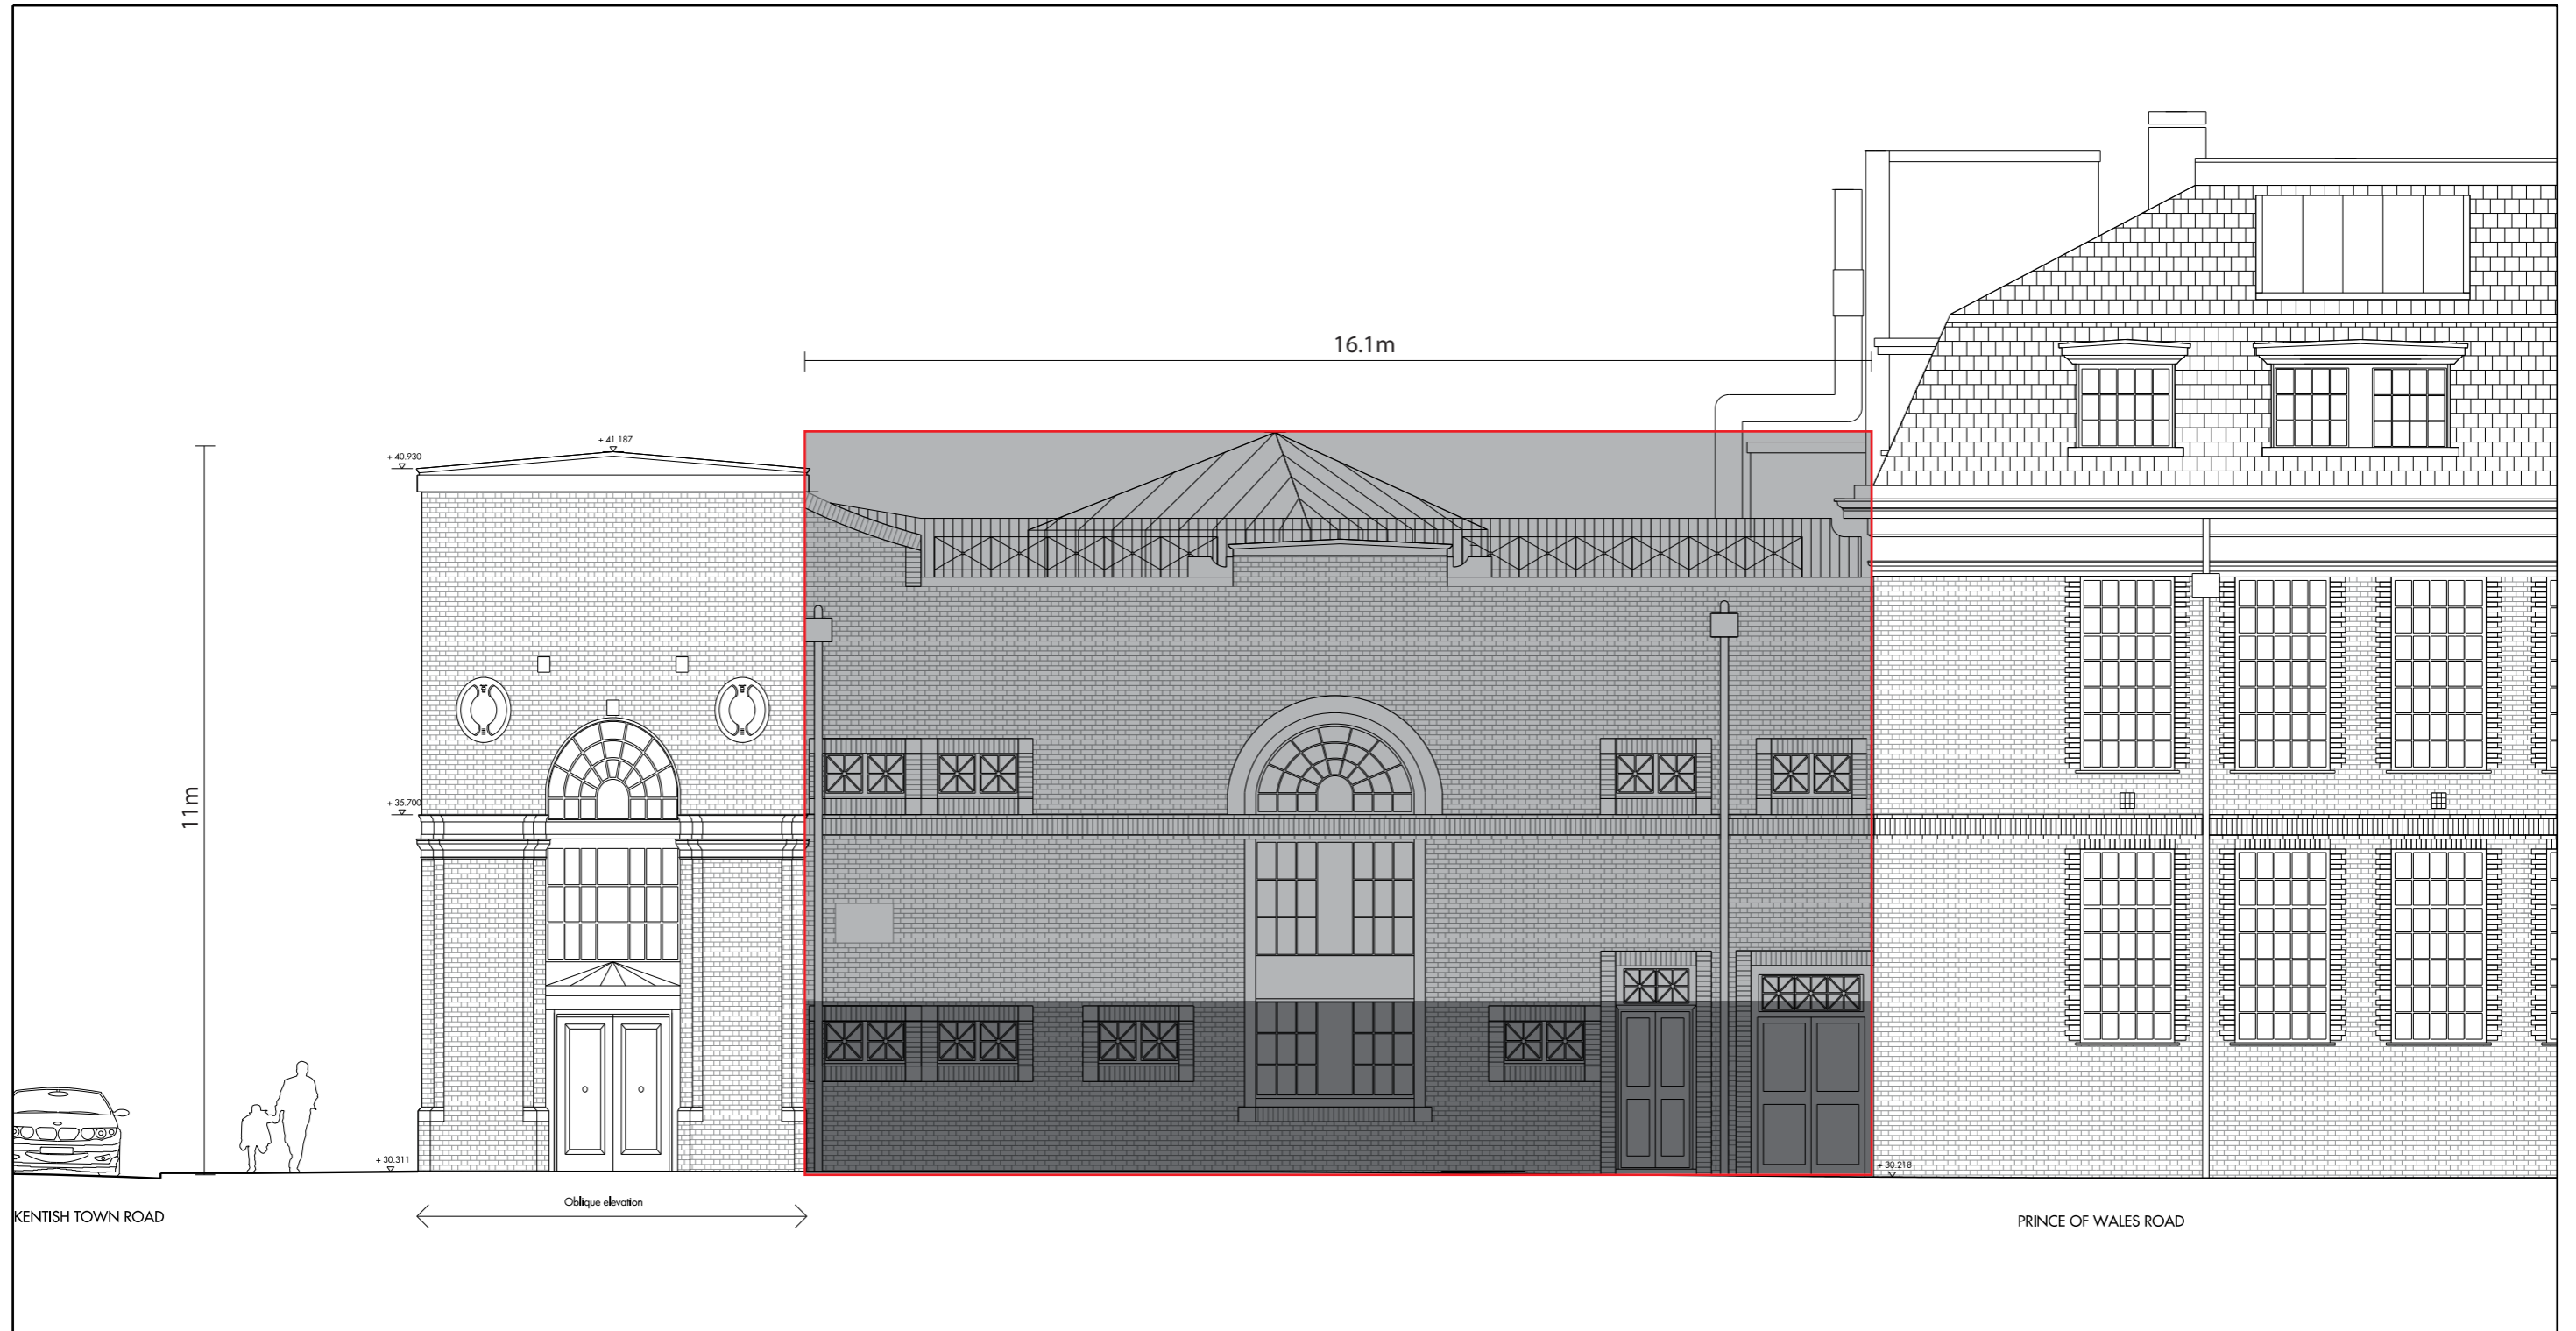

# PROPOSED NORTH ELEVATION

Scale 1:100@A3

JOB No/ Desc.: <b>187 Kentish Town Road, London NW1 8PD</b>		
Drawing Desc.: <b>Proposed North Elevation</b>	Date : 16 August 2016	Drawing No.: <b>3719-005</b>
	Scale: 1/100@A3	