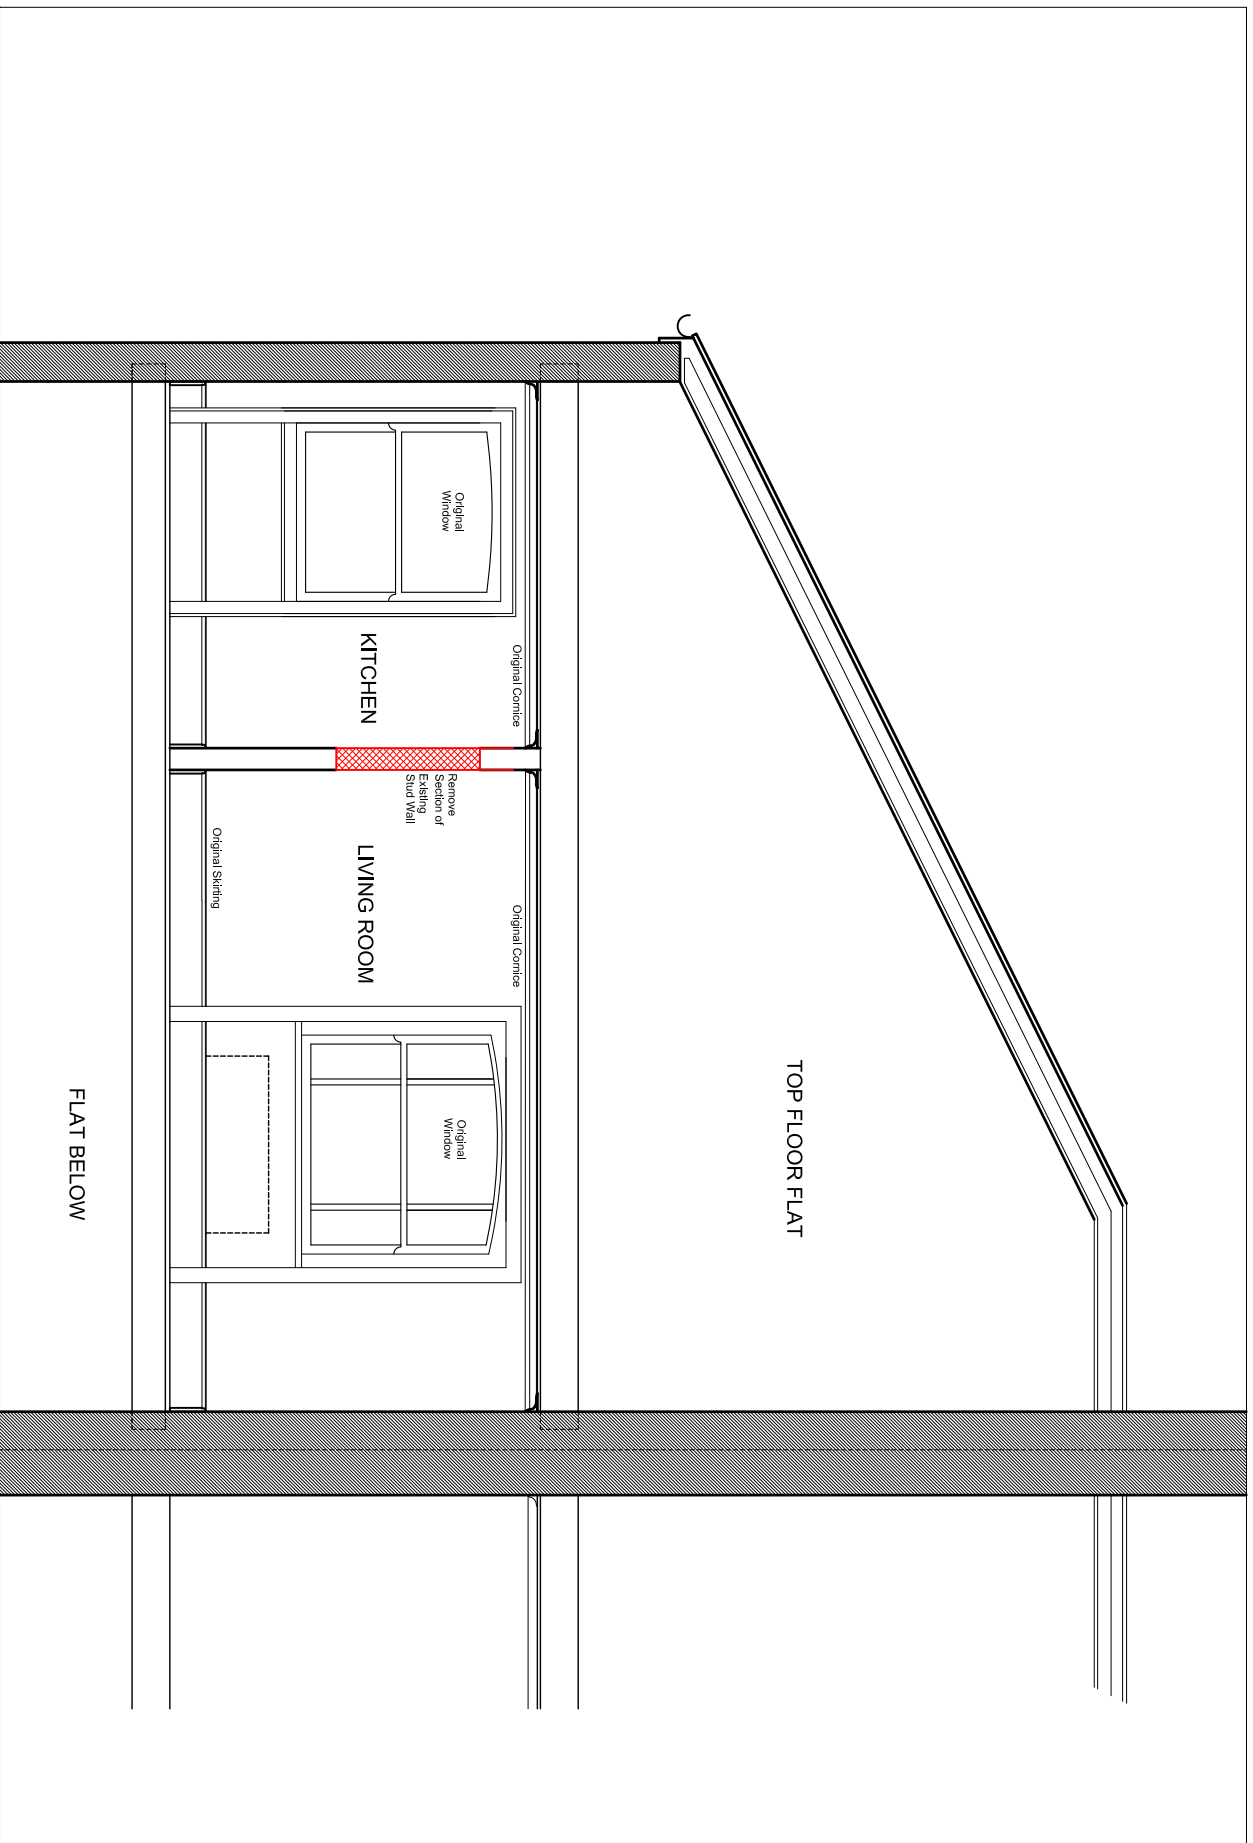

SOUTH WALL SECTION B-B

Proposed Alterations To Existing

alakija architects

Email: gavn@alakija.com
 Website: gavn@alakija.com
 Tel: +447949204558

Address		17 Prince Albert Road	
		London	
Project		House Renovation	
Client		Hilary Charlewood	
Drawing Status		Design	
Scale	Date	Drawn	North
1:50 @ A4	25/04/17		
Drawing No	Revision	Rev Date	
SW4	1	27/04/17	
Rev: A: Nils, Added 27/04/17			