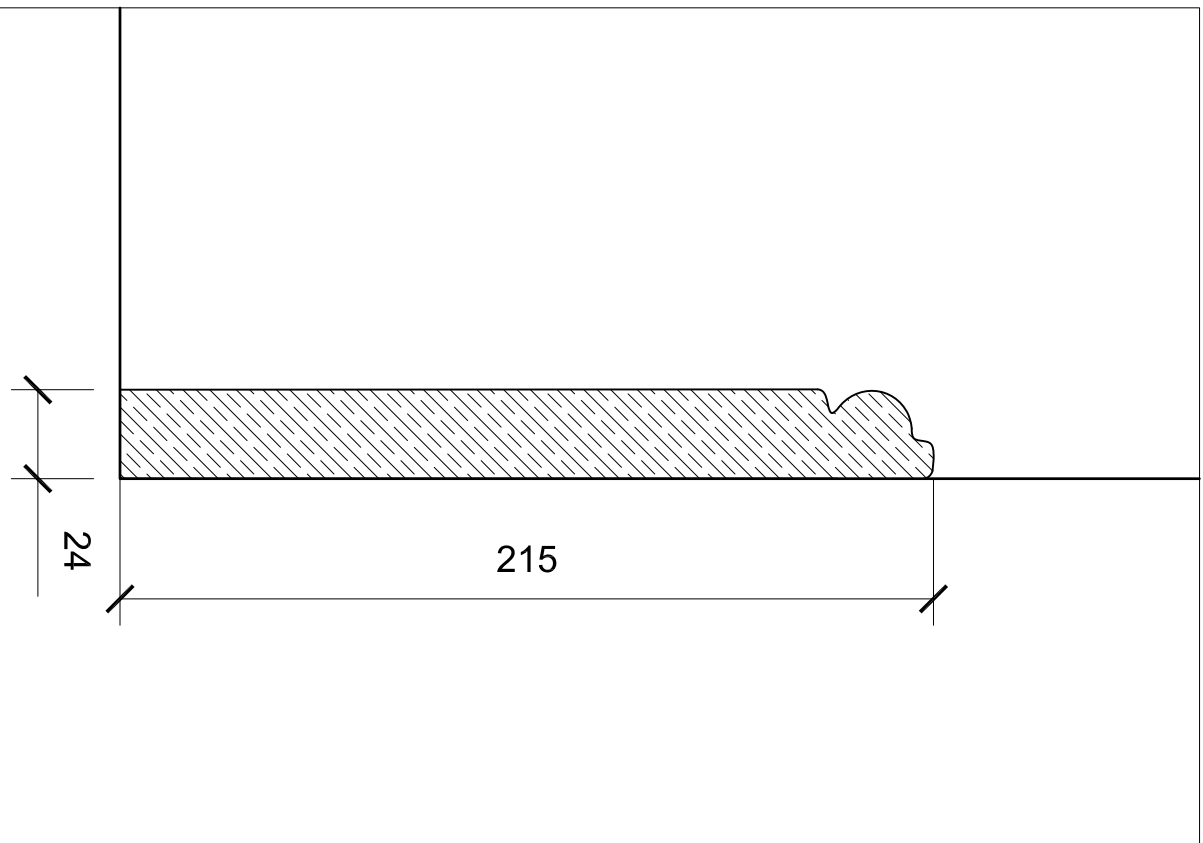

# CORNICE AND SKIRTING Details

## Skirting

Address		17 Prince Albert Road London	
Project		House Plan	
Client		Hillary Charlewood	
Drawing Status		Design	
Scale	Date	Date	North
1:50 @ A4	08/08/17	Rev Date	⊖
Drawing No	Revision		
P1			