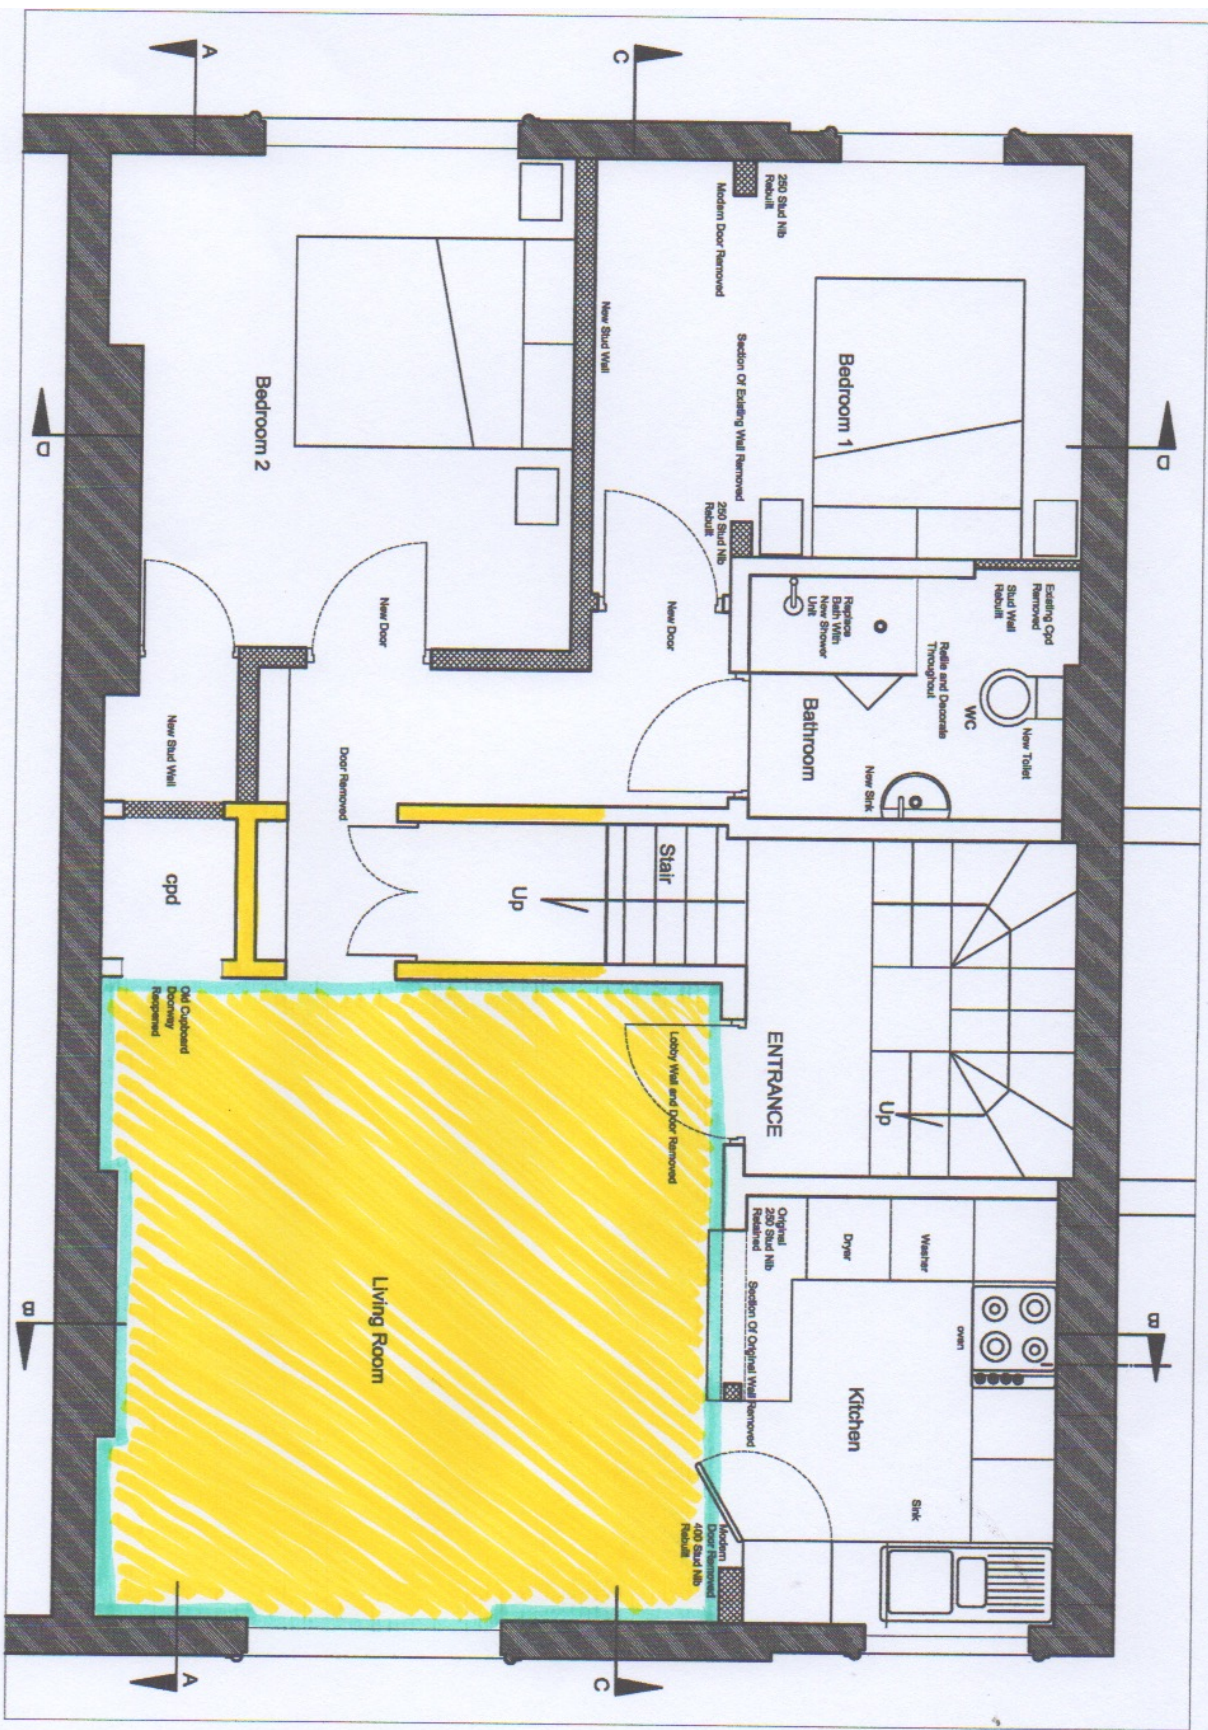

PLAN OF REMOVALS

Proposed Design

alakiya architects
 Email: gavrinalakiya@hotmail.com
 Website: gavrinalakiya.wixsite.com/alakiyaarchitects
 Tel: +447948204558

Address	17 Prince Albert Road London
Project	House Plan
Client	Hillary Charlewood
Drawing Status	Design
Scale	1:50 @ A4
Drawn by	A. B.
Checked by	A. B.
Project No	240017
Rev A	New Addict, Nook Change
Rev B	New A New Addict, Nook Change