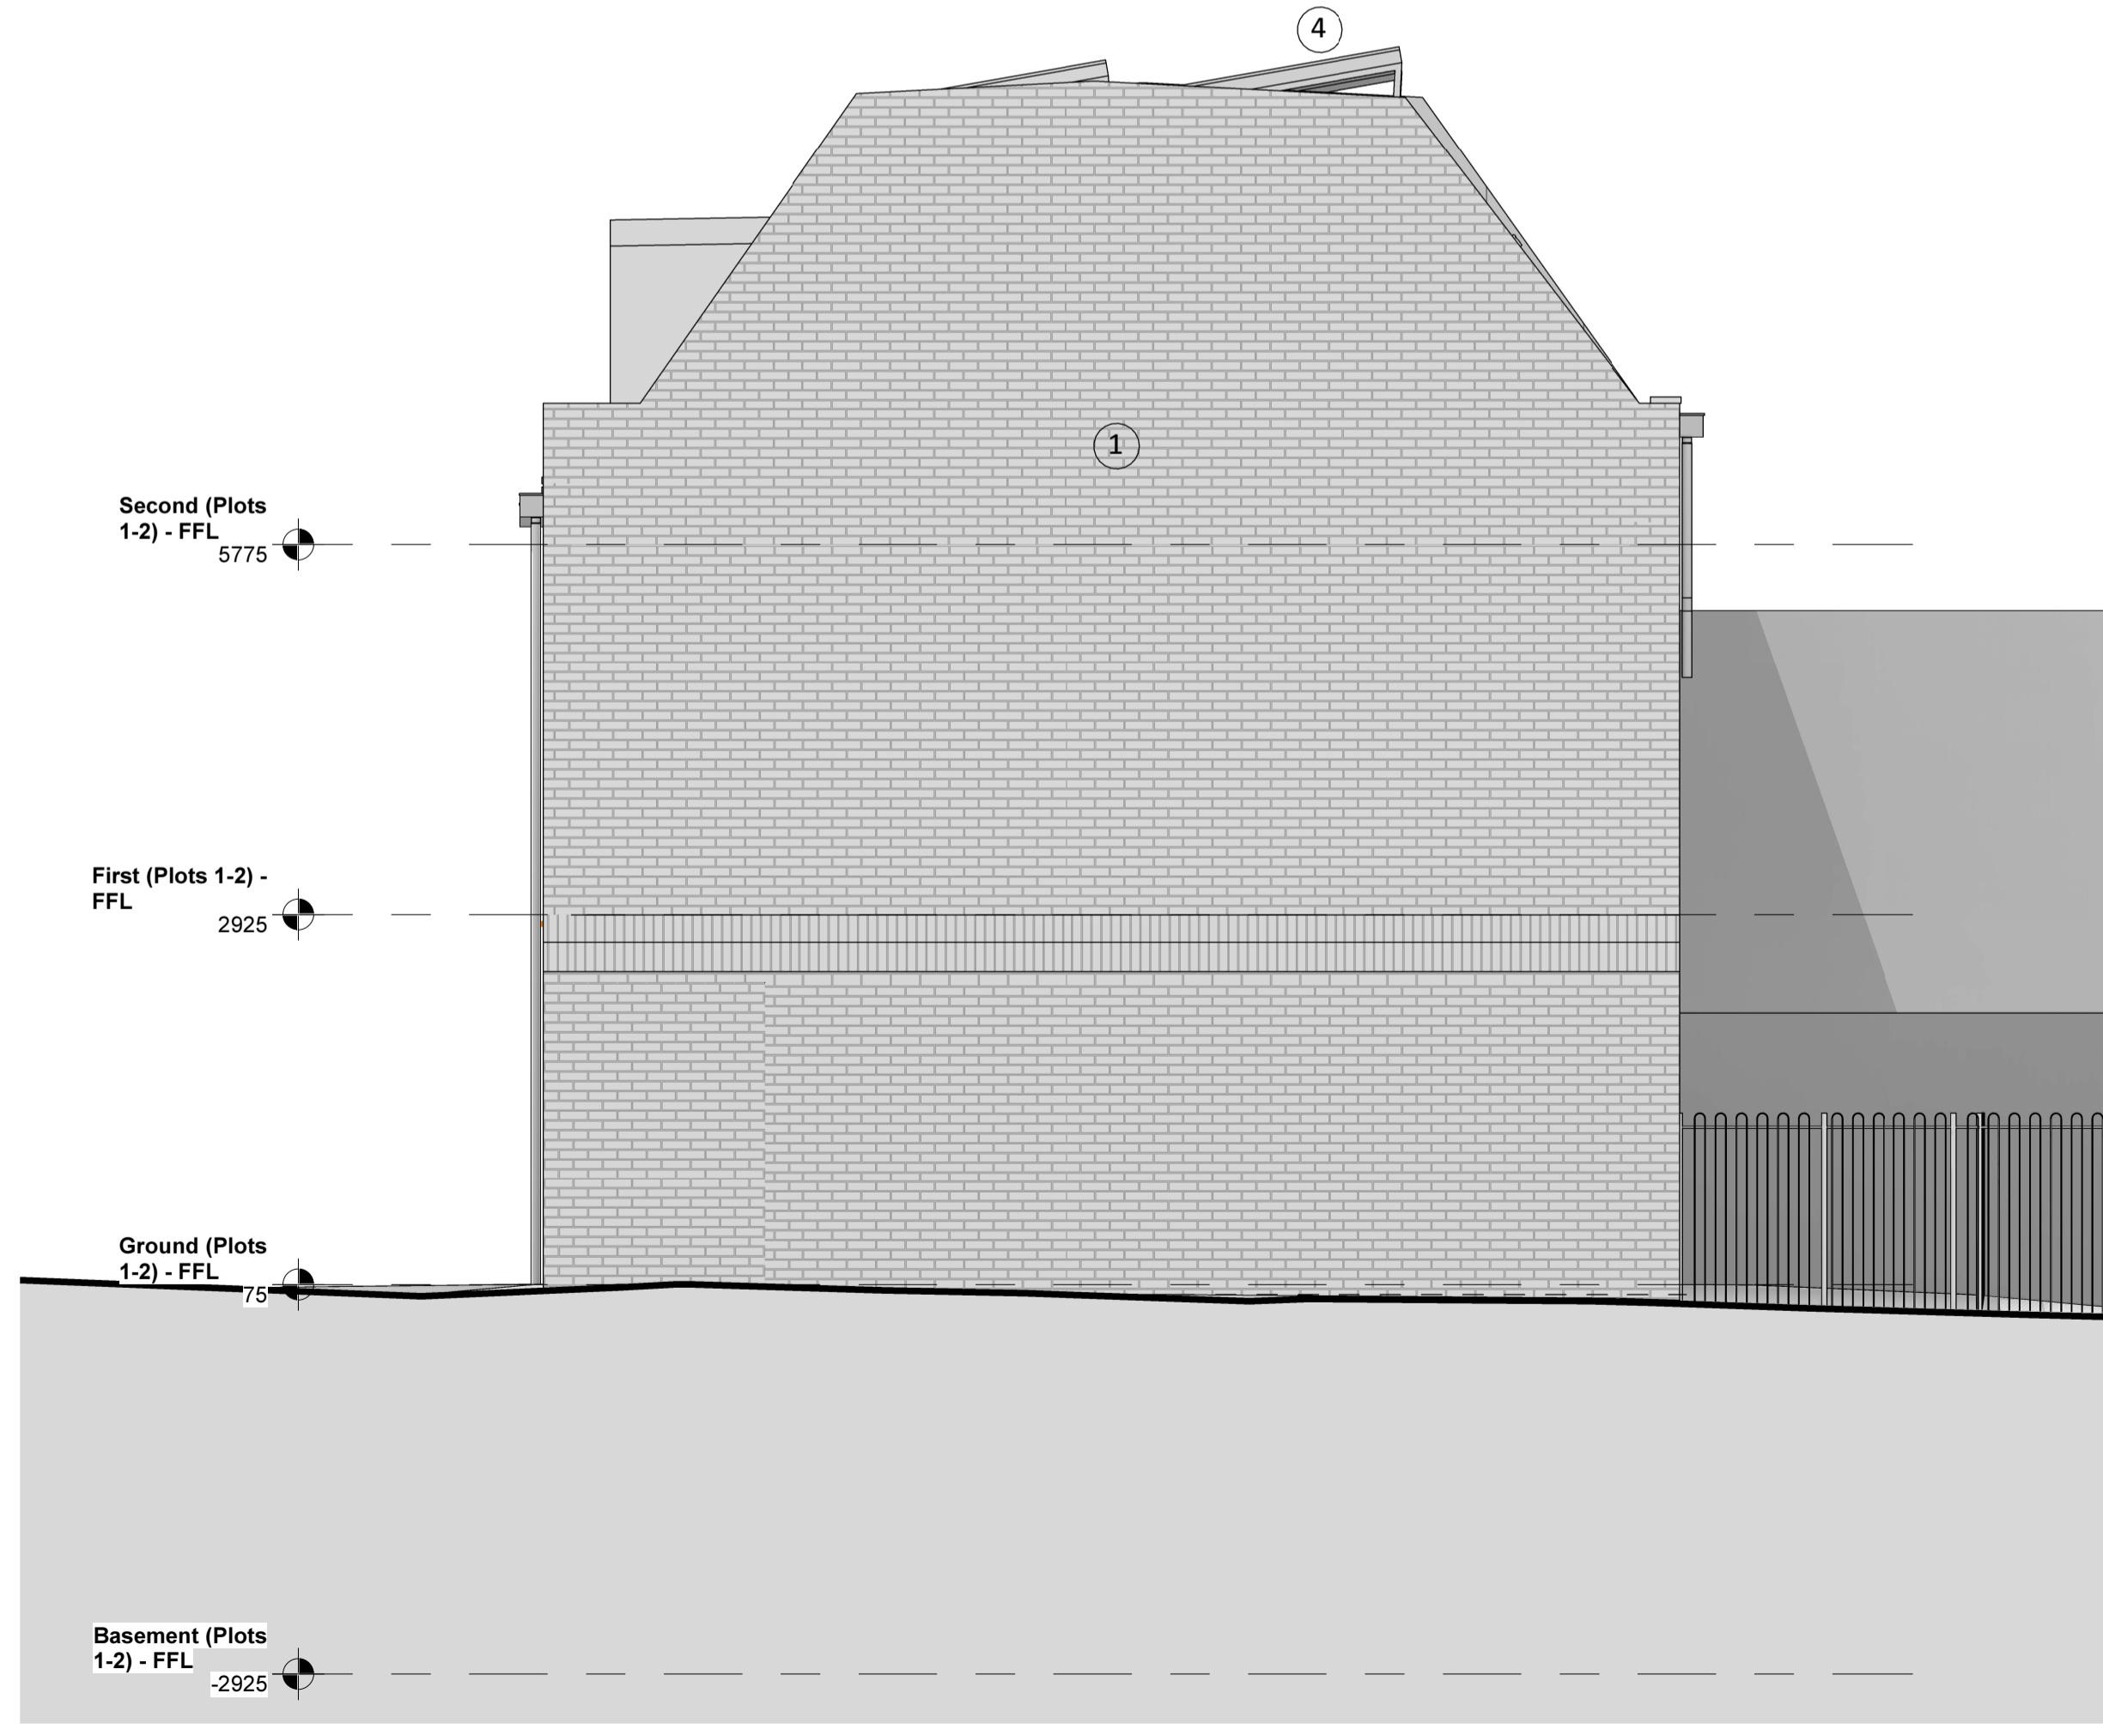

- Key to Proposed Materials :**
1. Fair faced brickwork - Smeed Dean Weathered Yellow with natural mortar.
  2. Aluminium slimline profile window units - RAL 9005 (Jet Black).
  3. Zinc metal roofing & facade system - PrePATINA Blue-Grey colour (Rheinzink or equal). Approximate location of PV panels
  5. Velux Conservation or similar black rooflights.
  6. Glazed translucent privacy screen.
  7. Aluminium rain water pipes & hoppers, Colour RAL 9005 (Jet Black).
  8. Hardwood timber front entrance door - sweet chestnut colour.
  9. Horizontal fixed louvred hardwood timber privacy screen - sweet chestnut colour.
  10. Vertical hardwood timber openable sidelight - sweet chestnut colour.
  11. Reconstructed stone parapet capping.

**South East**  
1 : 50

**North East**  
1 : 50

REV	DESCRIPTION	DATE	INIT	CHKD
7	DRAWING UPDATED AS FOLLOWS: Ground floor living room window transom adjusted to suit plots 4 & 5.	12.05.17	PMC	PMC
6	DRAWING UPDATED AS FOLLOWS: Scheme generally revised in accordance with discussions from meeting held 25.04.17 with the planning officers.	12.05.17	PMC	CJA
5	DRAWING UPDATED AS FOLLOWS: Scheme generally revised in accordance with discussions from meeting held 23.02.17 with the planning officers.	06.03.17	PMC	CMR
4	DRAWING UPDATED AS FOLLOWS: Material Key added.	18.01.17	PMC	CMR
3	DRAWING UPDATED AS FOLLOWS: Status updated to Planning.	09.01.17	MA	PMC
2	DRAWING UPDATED AS FOLLOWS: PI's and stair roof light added.	06.12.16	CMR	BPH

**PLANNING**

**calfordseaden**

Client  
**Rydon Construction Ltd**

Project  
**Ashton Court, Camden Park Road, Camden**

Title  
**Elevations (Sheet 1)**

Scale  
**As indicated**

Date  
**12.10.16**

Drawn By  
**BPH**