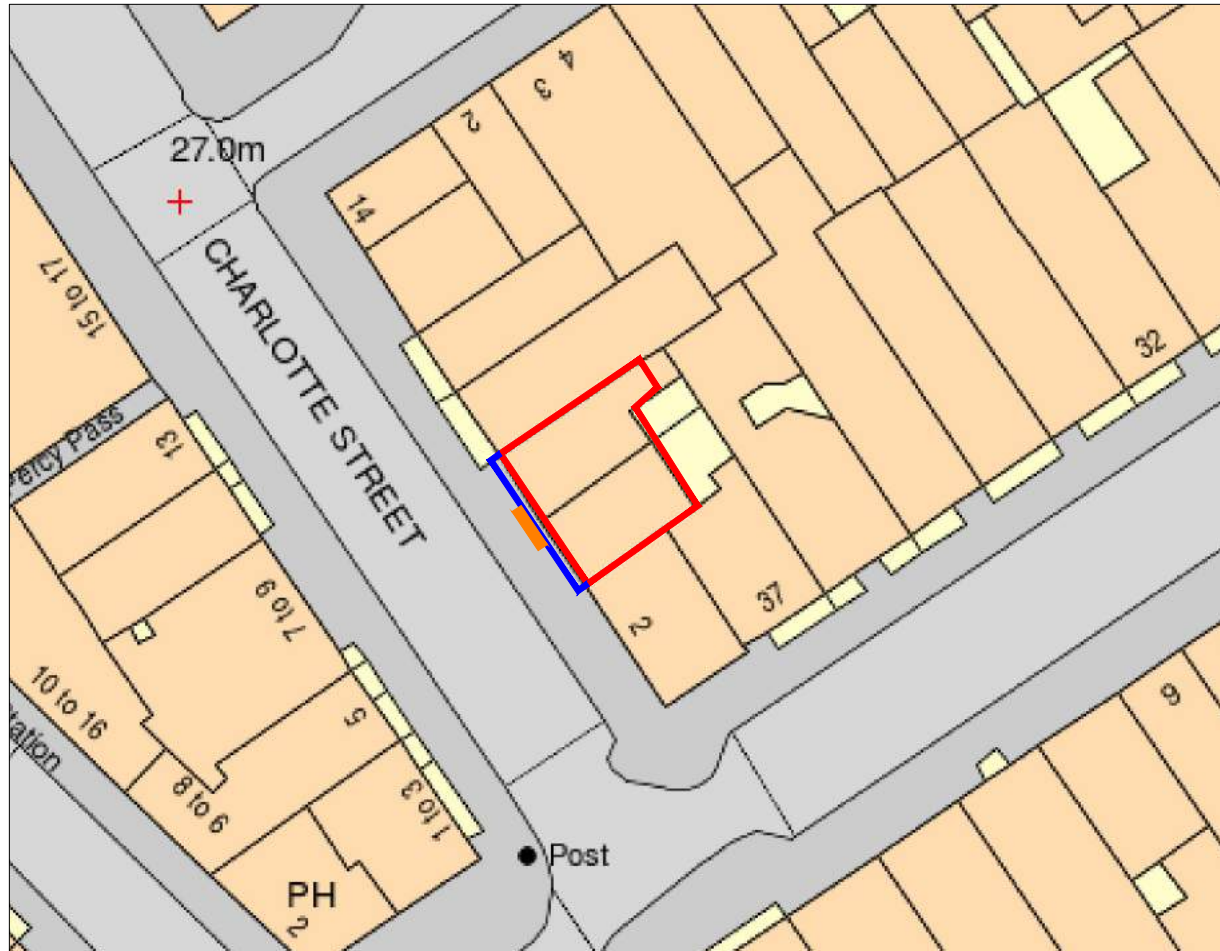

SITE PLAN
 4-6 CHARLOTTE ST,
 FITZROVIA, LONDON W1T 2LR

SPONSORED
 RESTORATIONS

- SCAFFOLD SHROUD
- COMMERCIAL AREA
- COMPLETE AREA EXTENTS

4-6 CHARLOTTE ST, FITZROVIA, LONDON W1T 2LR		
TITLE	DATE	DRAWING NO.
SITE PLAN	19-07-2016	019/02
	SCALE	1:500@A3