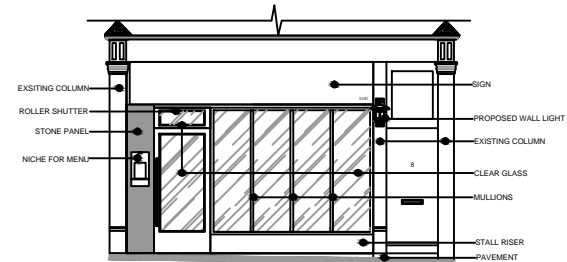

EXISTING GROUND FLOOR  
PLAN  
SCALE 1:50

PROPOSED GROUND FLOOR  
PLAN  
SCALE 1:50

EXISTING SHOP FRONT  
SCALE 1:50

PROPOSED SHOP FRONT  
SCALE 1:50

SHOP FRONT  
SCALE 1:50