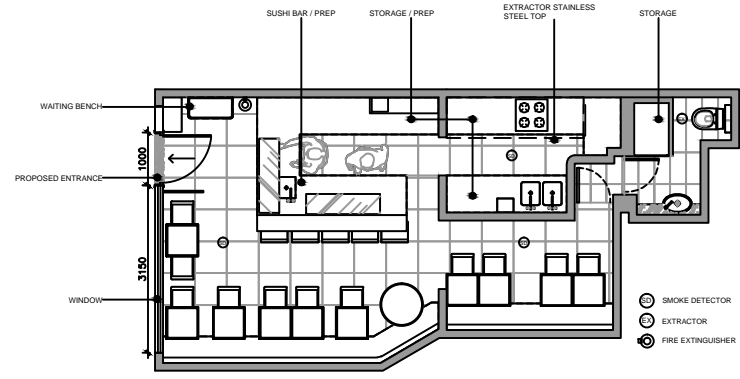

EXISTING GROUND FLOOR  
PLAN  
SCALE 1:50

PROPOSED GROUND FLOOR  
PLAN  
SCALE 1:50

EXISTING SHOP FRONT  
SCALE 1:50

PROPOSED SHOP FRONT  
SCALE 1:50

SHOP FRONT  
SCALE 1:50