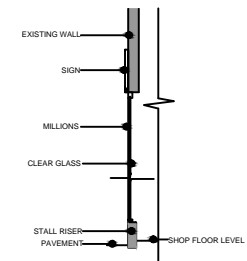

EXISTING GROUND FLOOR  
PLAN  
SCALE 1:50

PROPOSED GROUND FLOOR  
PLAN  
SCALE 1:50

EXISTING SHOP FRONT  
SCALE 1:50

PROPOSED SHOP FRONT  
SCALE 1:50

SHOP FRONT  
SCALE 1:50