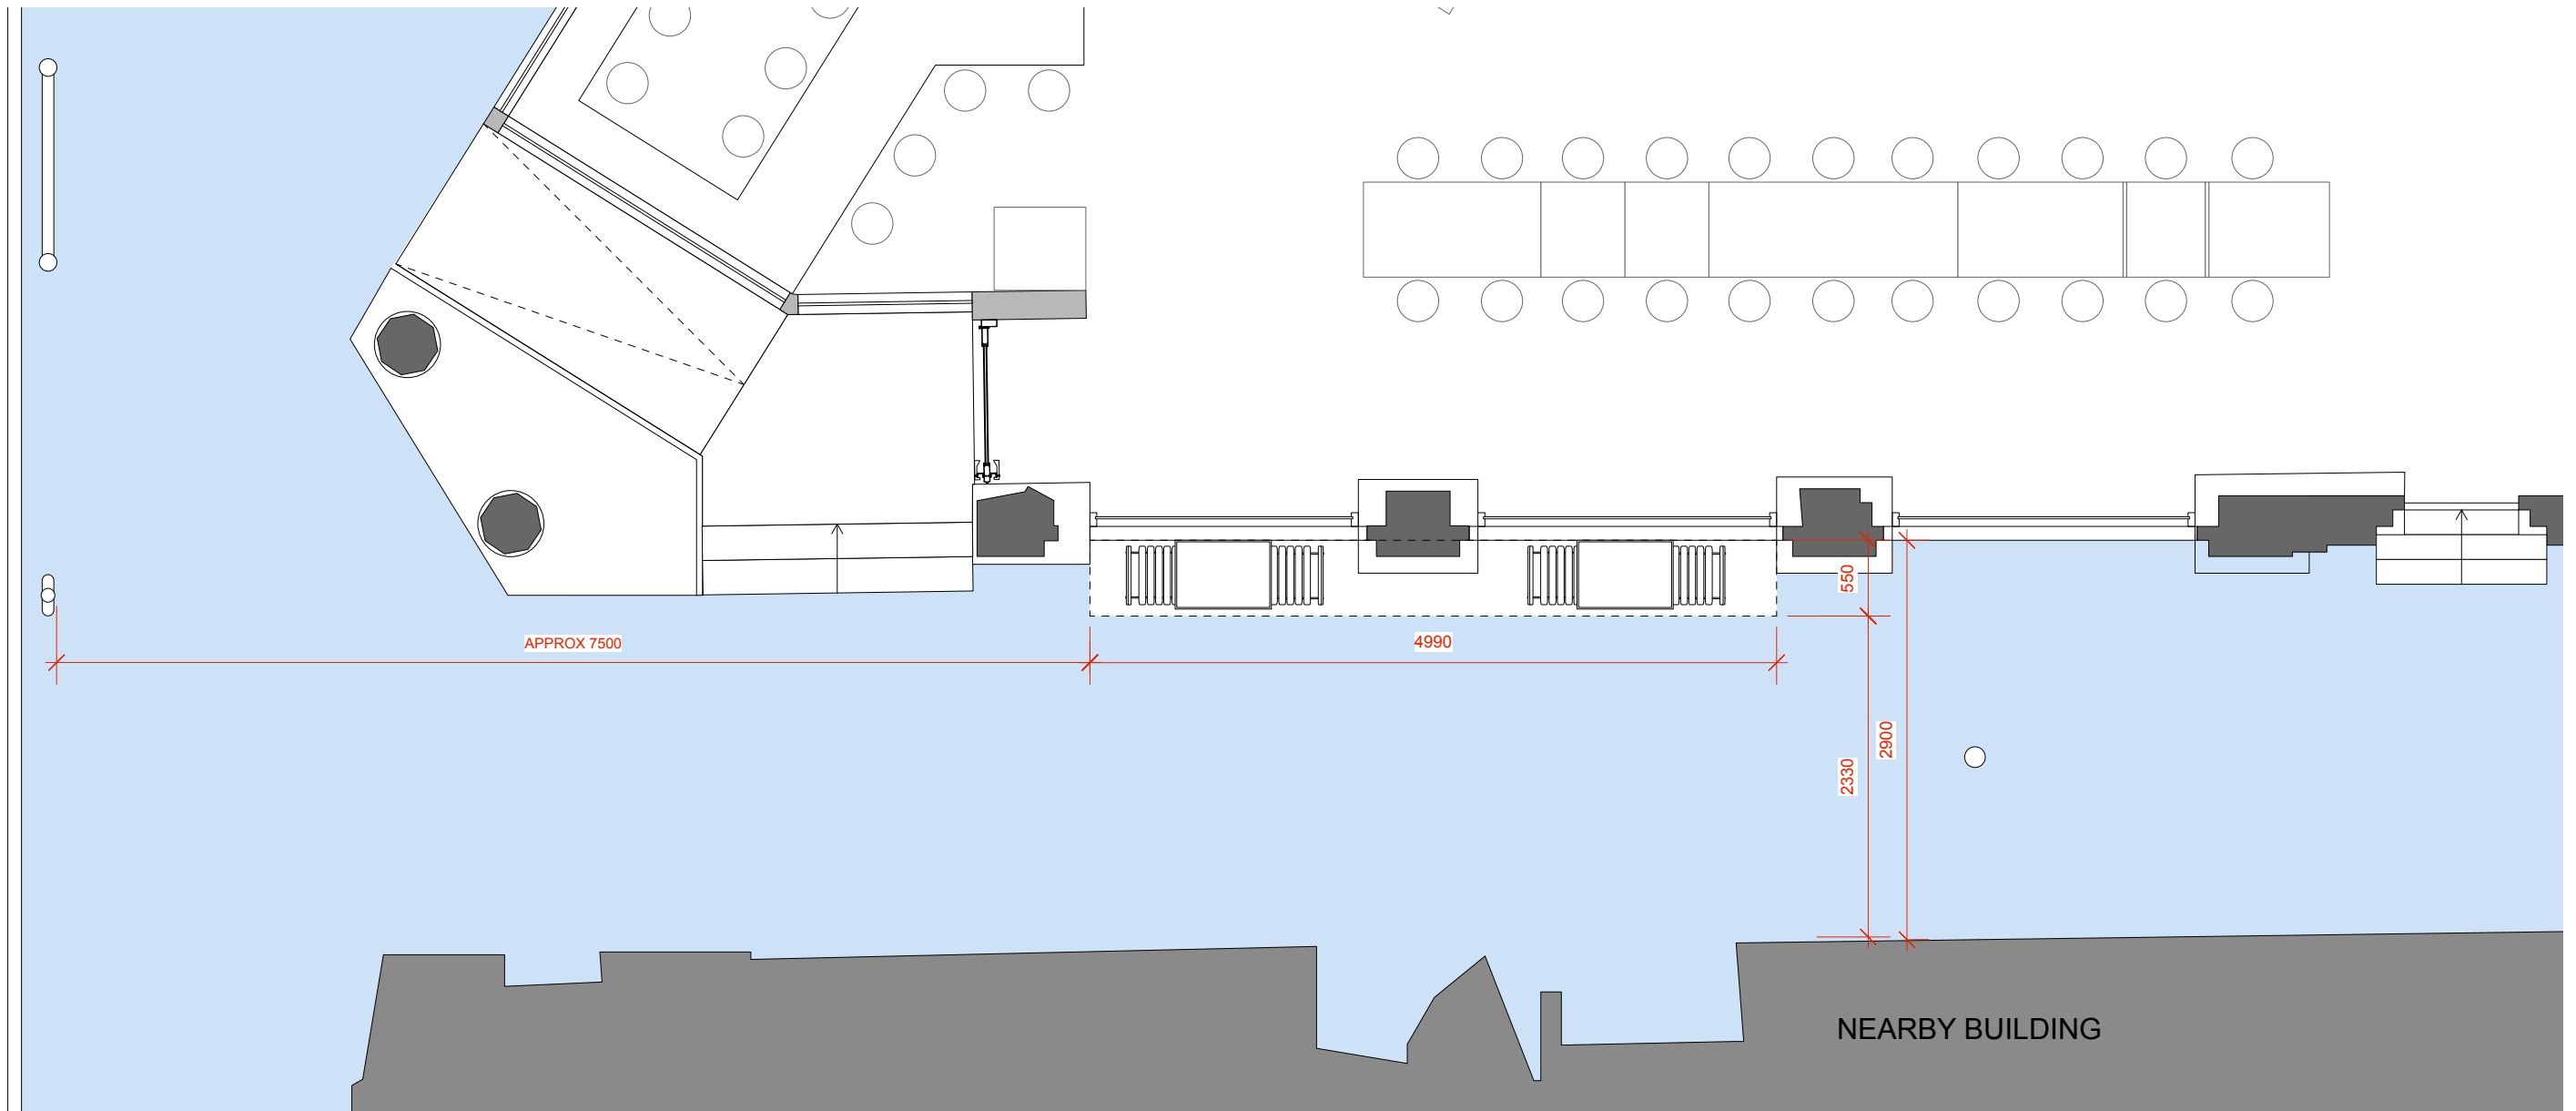

Premises Name: Chipotle Mexican Grill

Premises Address: 114-116 Charing Cross Road
London WC2H 0JR

Unless otherwise noted this drawing is not for construction purposes.

Do not scale from this drawing unless instructed to do so, work to figured dimensions only.

Rev	Comment	By	Date
A	Bike racks updated	NMB	12.01.16
B	Tables and chairs removed	NMB	29.02.16
C	Table and chairs removed	NMB	20.04.16

object.space.place

Client: Chipotle
Project: Charing Cross
Date: 11.09.15
Drawing Purpose: Information
Drawing Title: Ground GA

Job Number: 115 Scale: 1:50 @A3

Drawing Number: - Rev: C

www.objectspaceplace.com

Copyright 2014