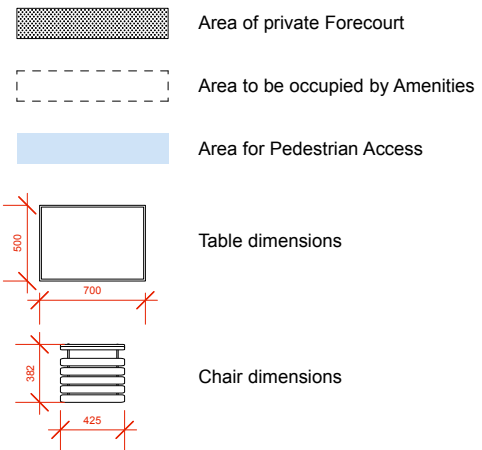

Premises Name: Chipotle Mexican Grill

Premises Address: 114-116 Charing Cross Road
London WC2H 0JR

Unless otherwise noted this drawing is not for construction purposes.

Do not scale from this drawing unless instructed to do so, work to figured dimensions only.

Rev	Comment	By	Date
A	Bike racks updated	NMB	12.01.16
B	Tables and chairs removed	NMB	29.02.16
C	Table and chairs removed	NMB	20.04.16

object.space.place

Client: Chipotle
Project: Charing Cross
Date: 11.09.15
Drawing Purpose: Information
Drawing Title: Ground GA

Job Number: 115 Scale: 1:50 @A3

Drawing Number: - Rev: C

www.objectspaceplace.com

Copyright 2014