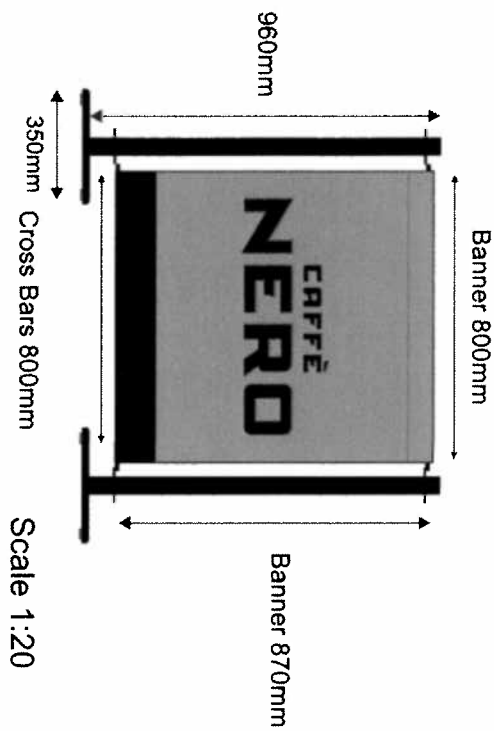

1M BANNER

Café Barrier 1m

Shade Zone

Alfresco Specialists
www.s-zone.co.uk - 01492 481050