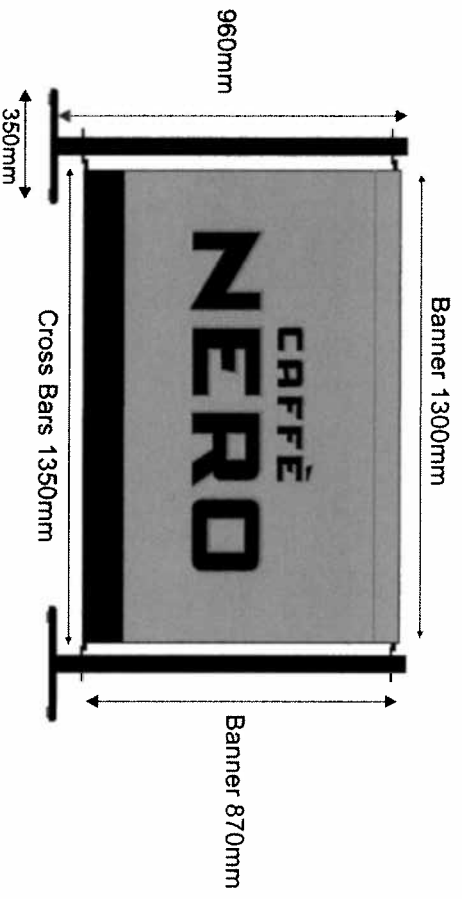

Banner

Description:
Outdoor fabric seating banner with applied vinyl lettering and black powder coated metal posts. Various sizes

Chair

Description:
87x40x42cm powder coated aluminum chair with black and white rattan for seating and backs

Table

Description:
72x60cm high density woodchips with resin with black composite top with brass ring, table legs powder coated die cast aluminum

1.5M BANNER

Scale 1:20

Scale 1:50

2M BANNER

Scale 1:20

Scale 1:50