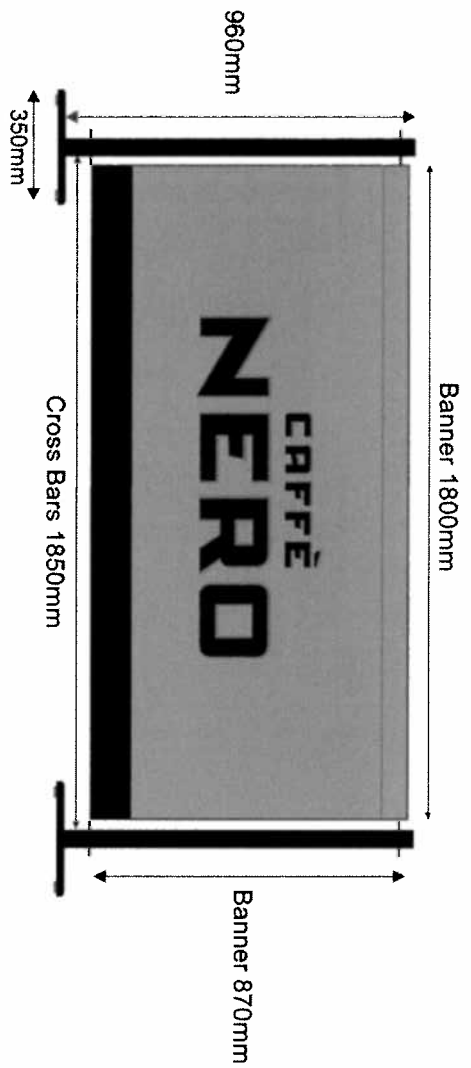

Banner

Description:
Outdoor fabric seating banner with applied vinyl lettering and black powder coated metal posts. Various sizes

Chair

Description:
87x40x42cm powder coated aluminum chair with black and white rattan for seating and backs

Table

Description:
72x60cm high density woodchips with resin with black composite top with brass ring, table legs powder coated die cast aluminum

1.5M BANNER

Scale 1:20

Scale 1:50

2M BANNER

Scale 1:20

Scale 1:50