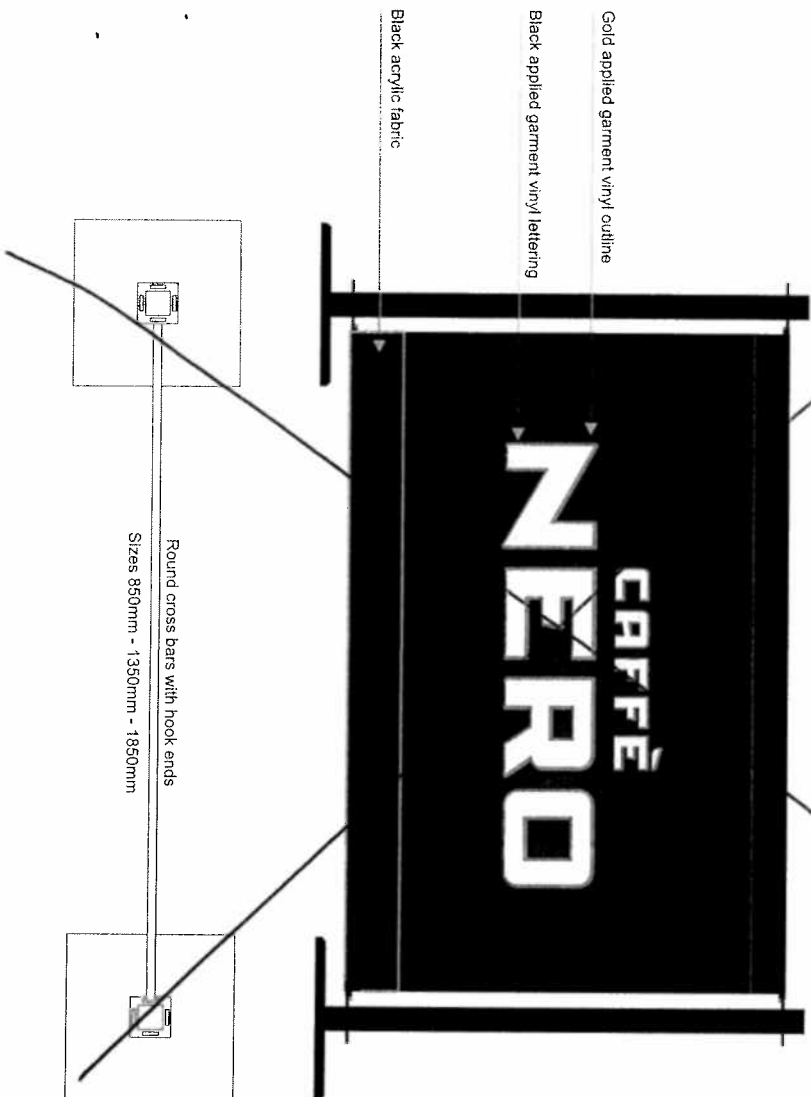

Banner

Description:
Outdoor fabric seating banner with applied vinyl lettering and black powder coated metal posts. Various sizes

Chair

Description:
87x40x42cm powder coated aluminum chair with black and white rattan for seating and backs

Table

Description:
72x60cm high density woodchips with resin with black composite top with brass ring, table legs powder coated die cast aluminum

1.5M BANNER

Scale 1:20

Scale 1:50

2M BANNER

Scale 1:20

Scale 1:50