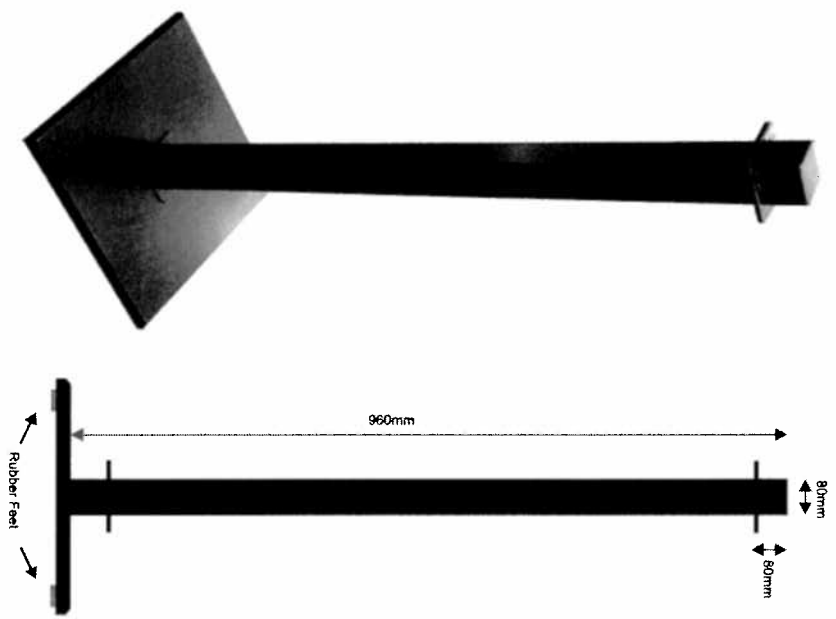

1M BANNER

Café Barrier 1m

Shade Zone

Alfresco Specialists
www.s-zone.co.uk - 01492 481050