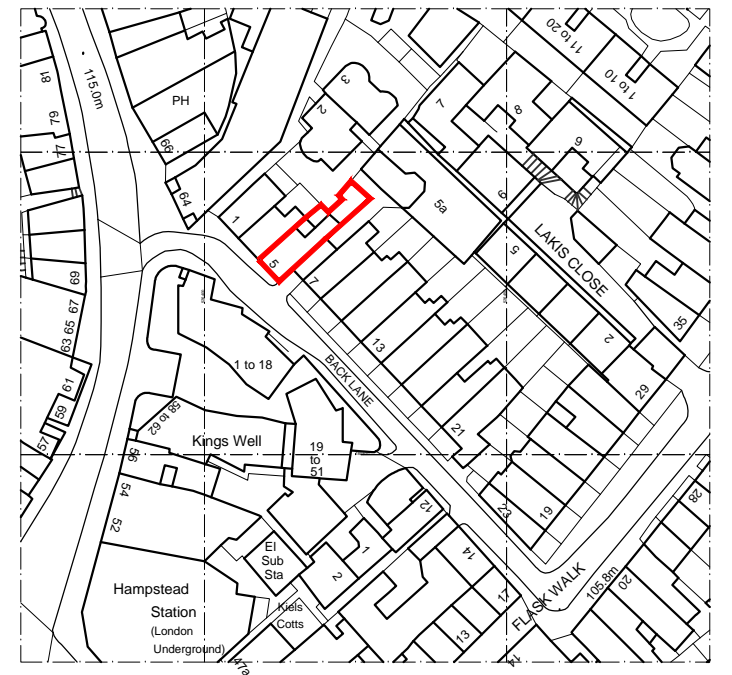

BLOCK PLAN
scale 1:200

0m 10m 20m

Ordnance Survey, (c) Crown Copyright 2016. All rights reserved. Licence number 100022432

LOCATION PLAN

scale 1:1250
0m 50m

PLANNING

Rev	Date	Info

NOTES:
Refer to Engineers data for structural works.
Use figured dimensions. Do not scale from drawing.
Check all dimensions on site.
Report any discrepancies to the Architects.

FORM design|architecture

1 Bermondsey Exchange
179-181 Bermondsey Street
London SE1 3UW
020 7407 3336
020 7407 3340 Fax

client David Loewi
project 5 Back Lane
Hampstead
London NW3 1HL

drawing Site Location & Block Plan

drawn MT check date 25/08/16 scale 1:200/1250 no. 882-000 rev.