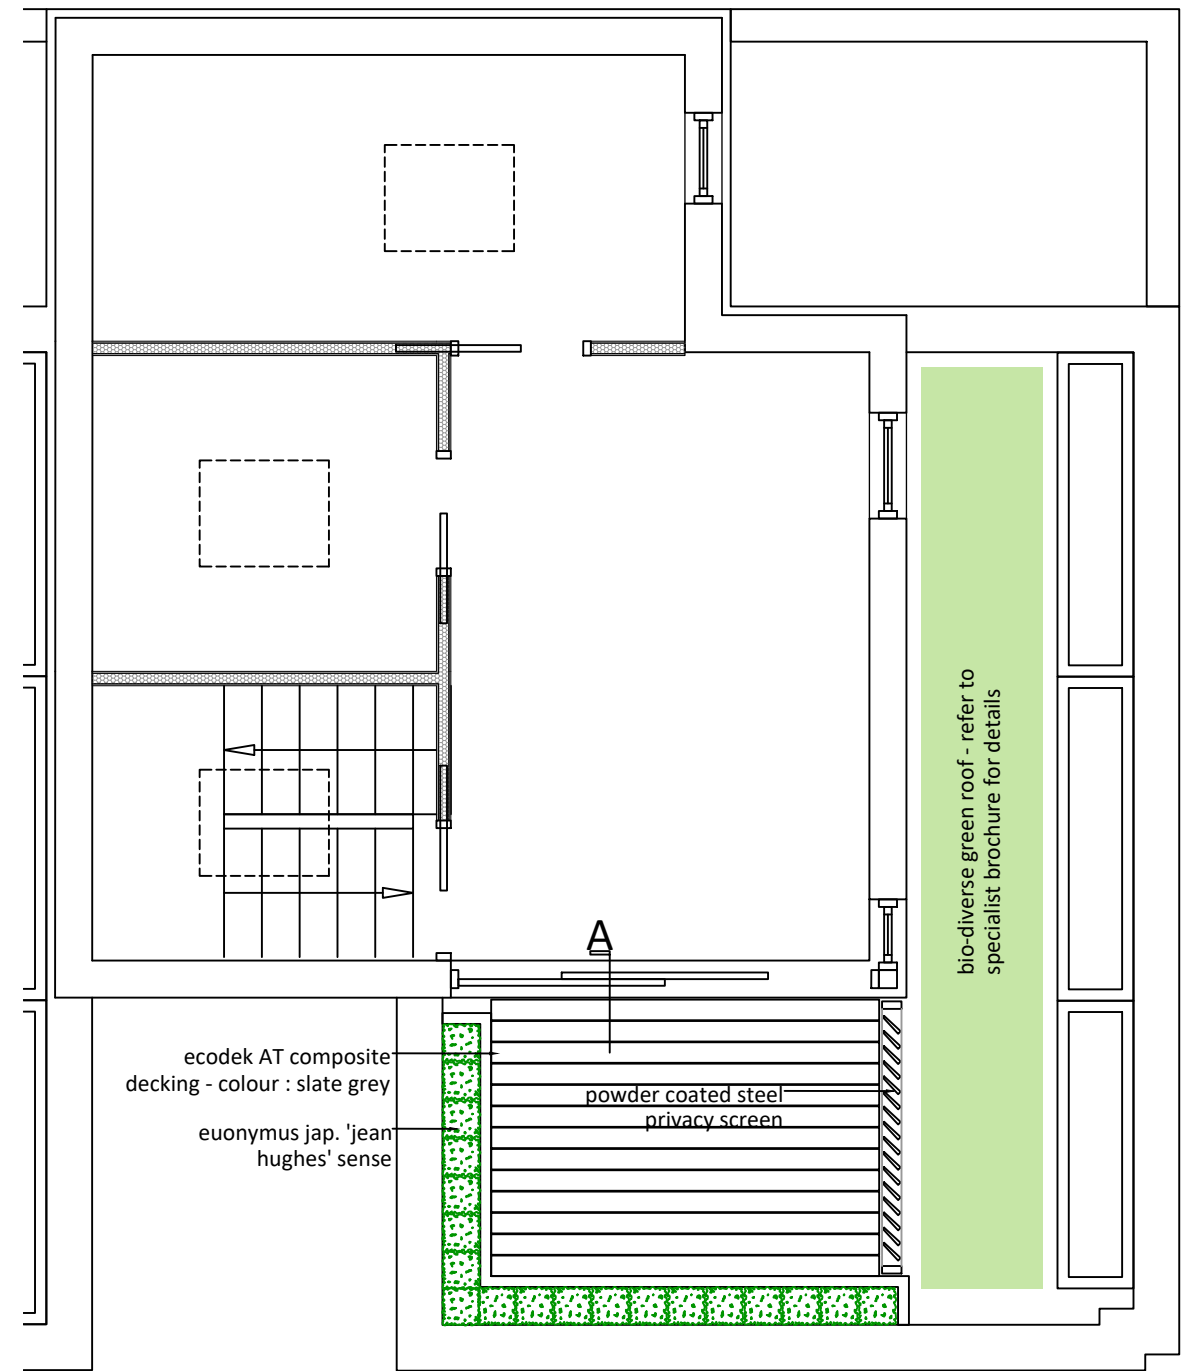

Terrace Section A

privacy screen to be made from powder coated steel - colour RAL 7021

privacy screen elevation

privacy screen plan

GA Plan - House 97A and 97B to be identical