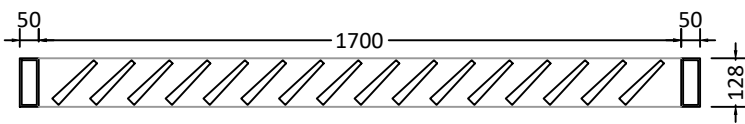

Terrace Section A

privacy screen to be made from powder coated steel - colour RAL 7021

privacy screen elevation

privacy screen plan

GA Plan - House 97A and 97B to be identical