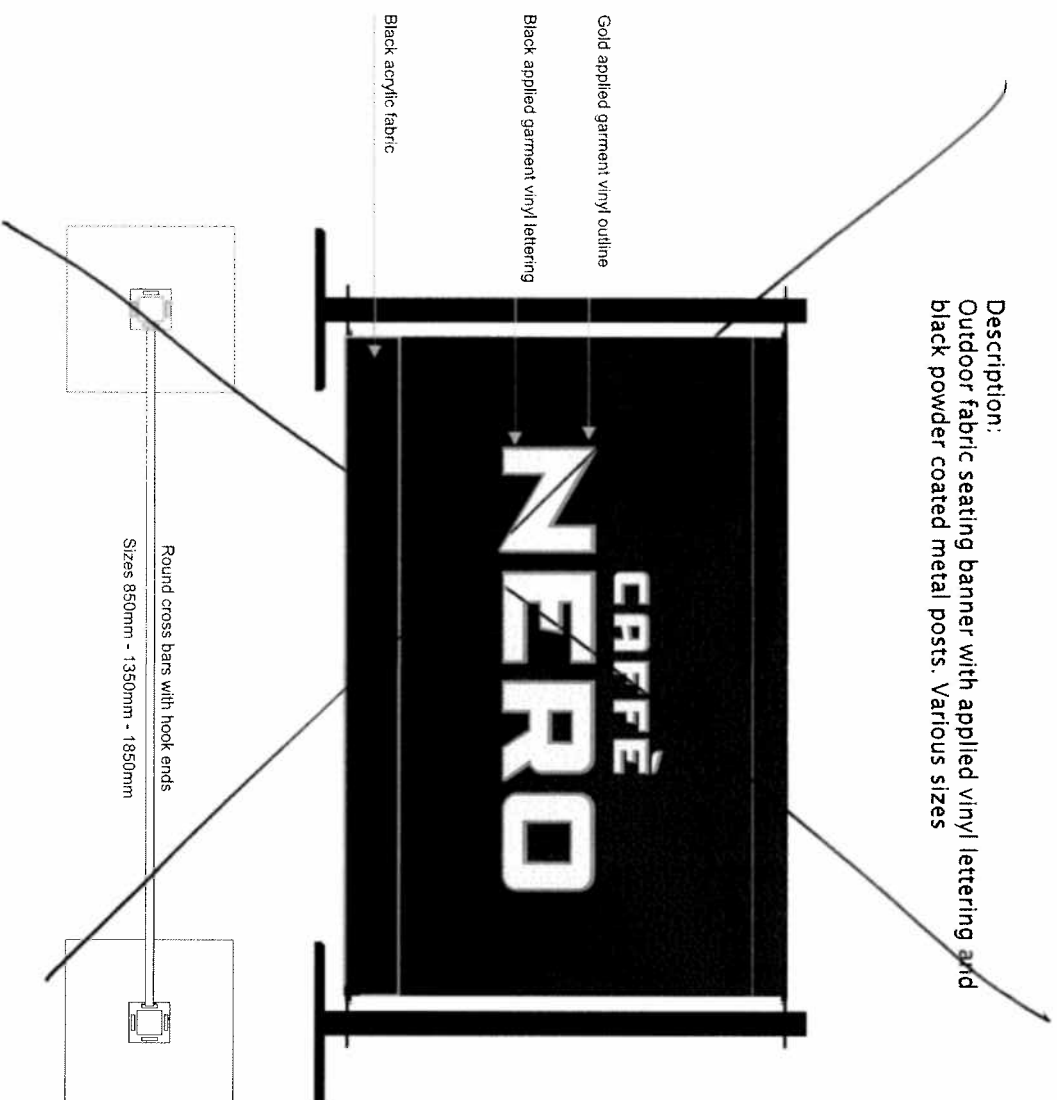

Banner

Description:
Outdoor fabric seating banner with applied vinyl lettering and black powder coated metal posts. Various sizes

Chair

Description:
87x40x42cm powder coated aluminum chair with black and white rattan for seating and backs

Table

Description:
72x60cm high density woodchips with resin with black composite top with brass ring, table legs powder coated die cast aluminum

1M BANNER

Café Barrier 1m

Shade Zone

Alfresco Specialists
www.s-zone.co.uk - 01492 481050