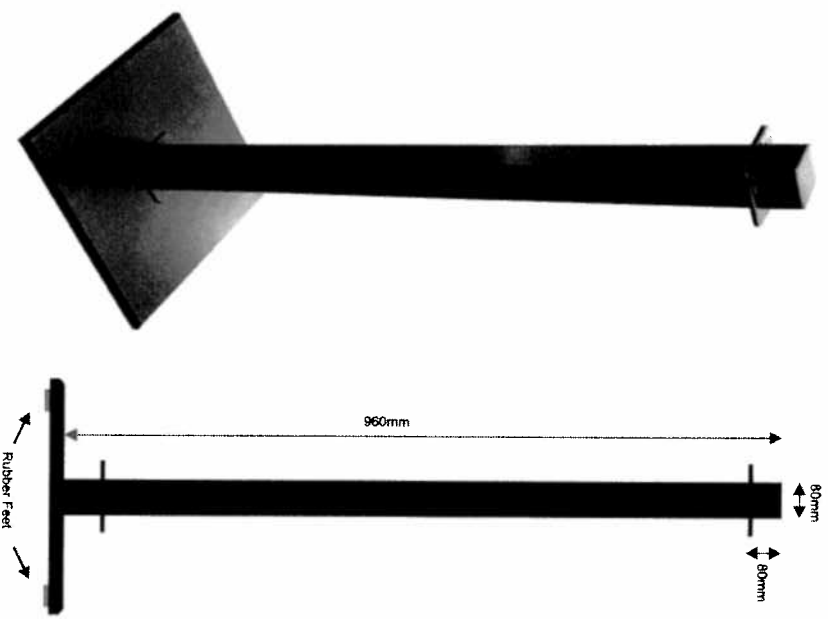

Banner

Description:
Outdoor fabric seating banner with applied vinyl lettering and black powder coated metal posts. Various sizes

Chair

Description:
87x40x42cm powder coated aluminum chair with black and white rattan for seating and backs

Table

Description:
72x60cm high density woodchips with resin with black composite top with brass ring, table legs powder coated die cast aluminum

1M BANNER

Café Barrier 1m

Shade Zone

Alfresco Specialists
www.s-zone.co.uk - 01492 481050