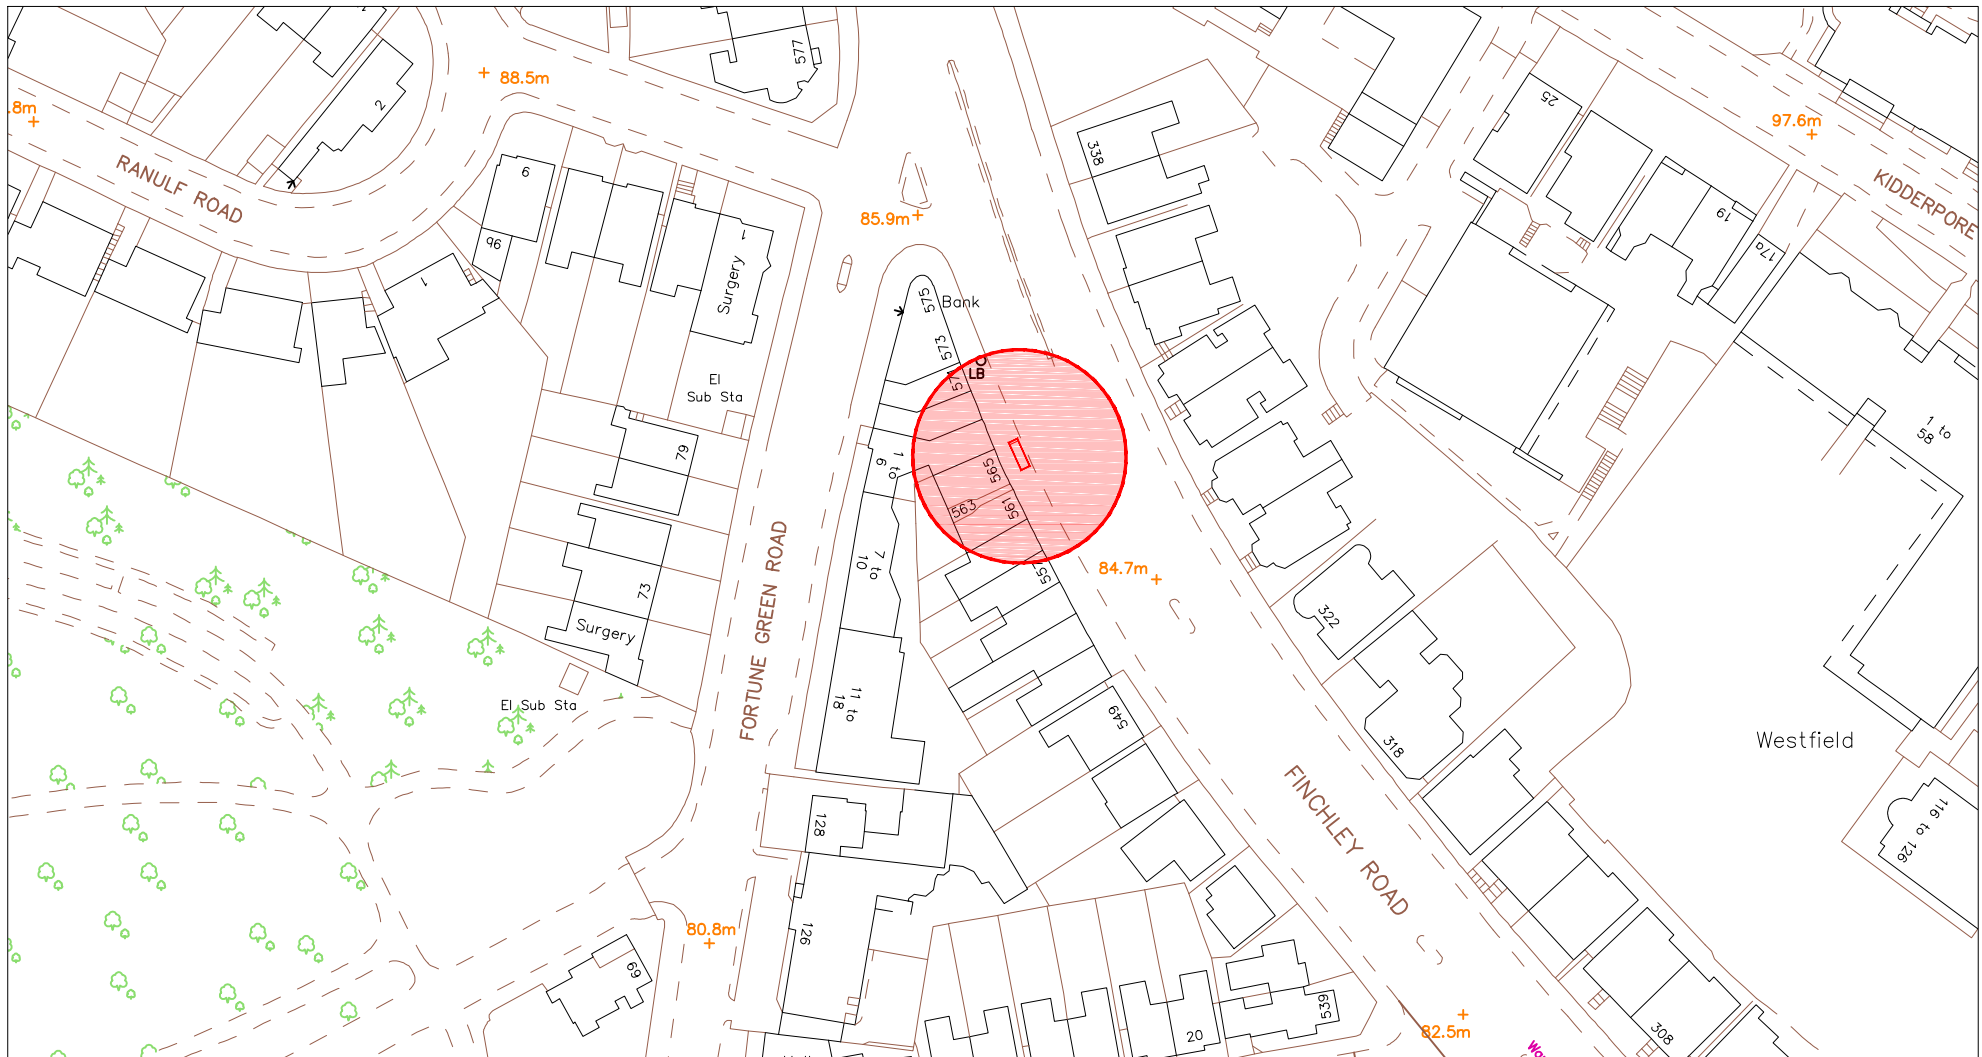

# SITE ADDRESS

Finchley Road, London, NW3 7BN  
Junction with Fortune Green Road - 35m After  
Furniture Index: CAM0042AB  
Easting/Northing: 525199/185769

## SITE ADDRESS

Finchley Road, London, NW3 7BN  
Junction with Fortune Green Road - 35m After  
Furniture Index: CAM0042AB  
Easting/Northing: 525199/185769