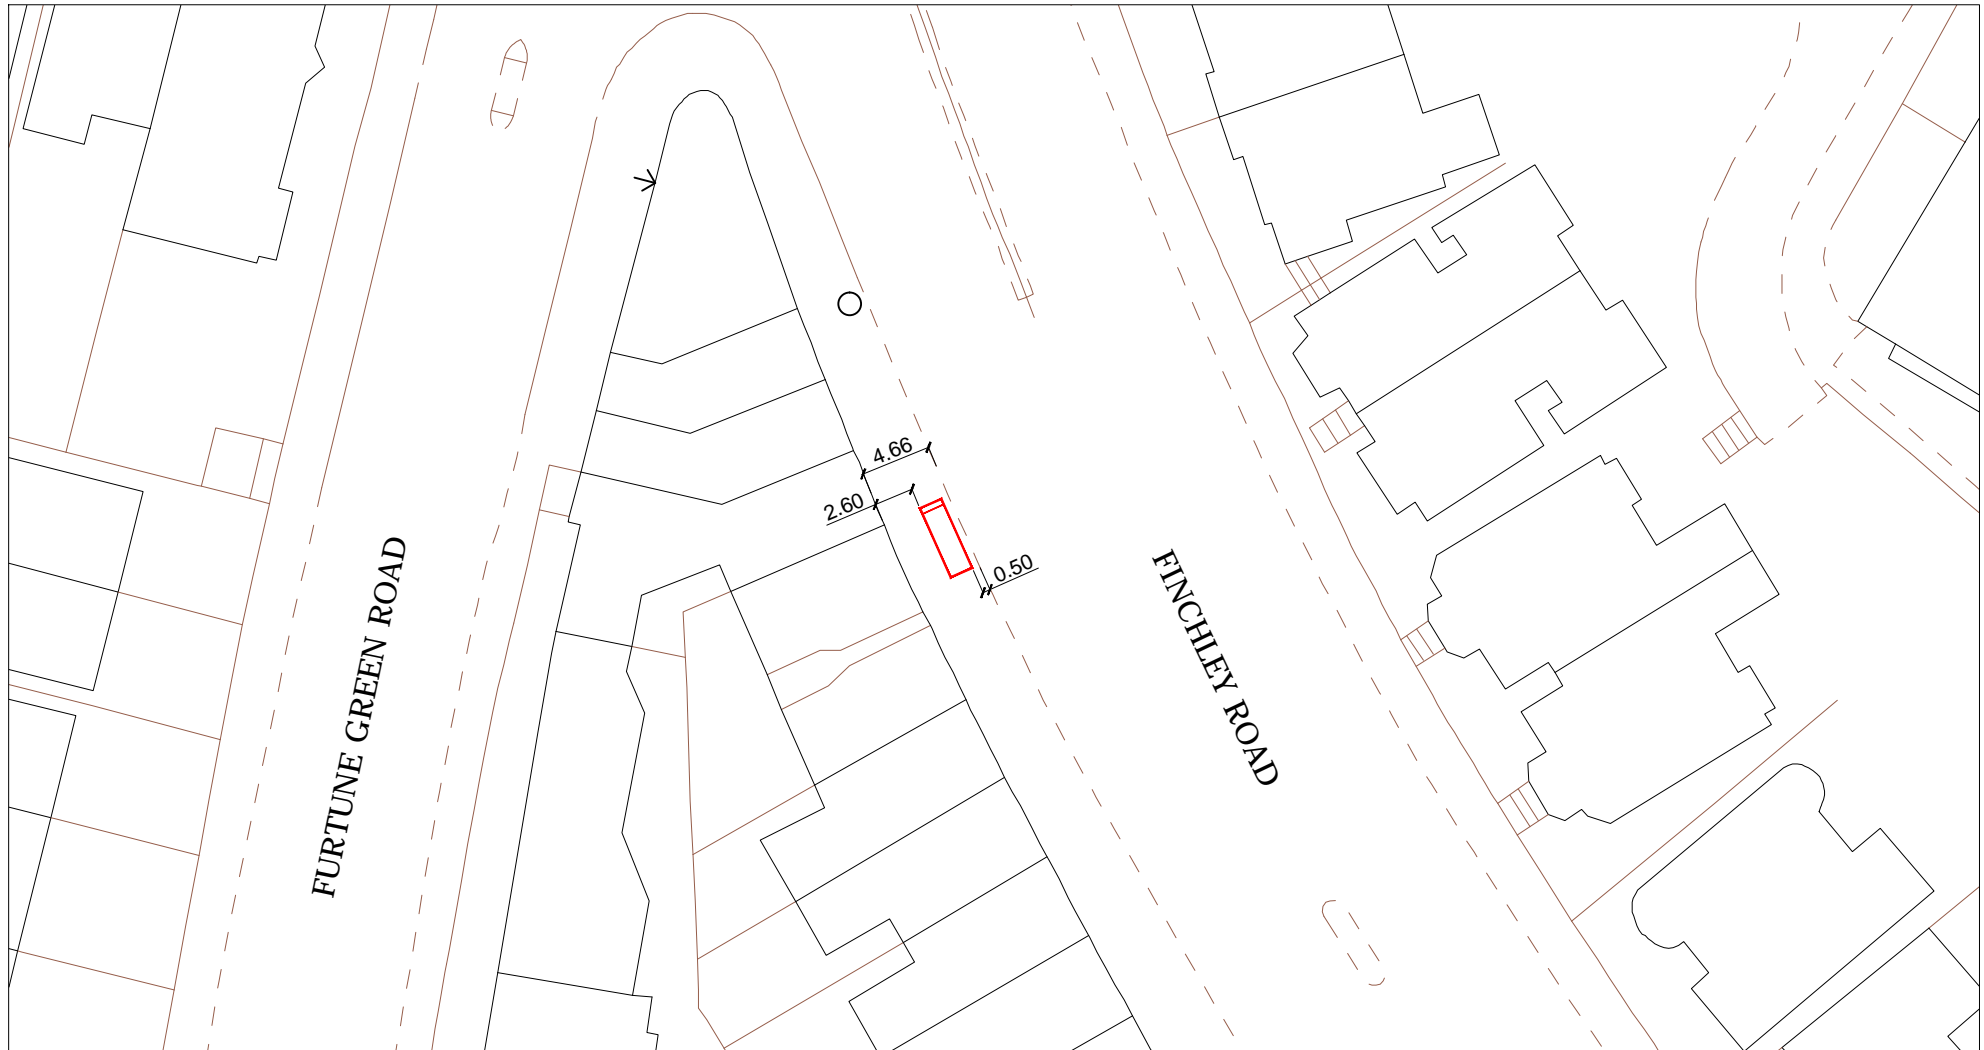

# SITE ADDRESS

Finchley Road, London, NW3 7BN  
Junction with Fortune Green Road - 35m After  
Furniture Index: CAM0042AB  
Easting/Northing: 525199/185769

## SITE ADDRESS

Finchley Road, London, NW3 7BN  
Junction with Fortune Green Road - 35m After  
Furniture Index: CAM0042AB  
Easting/Northing: 525199/185769