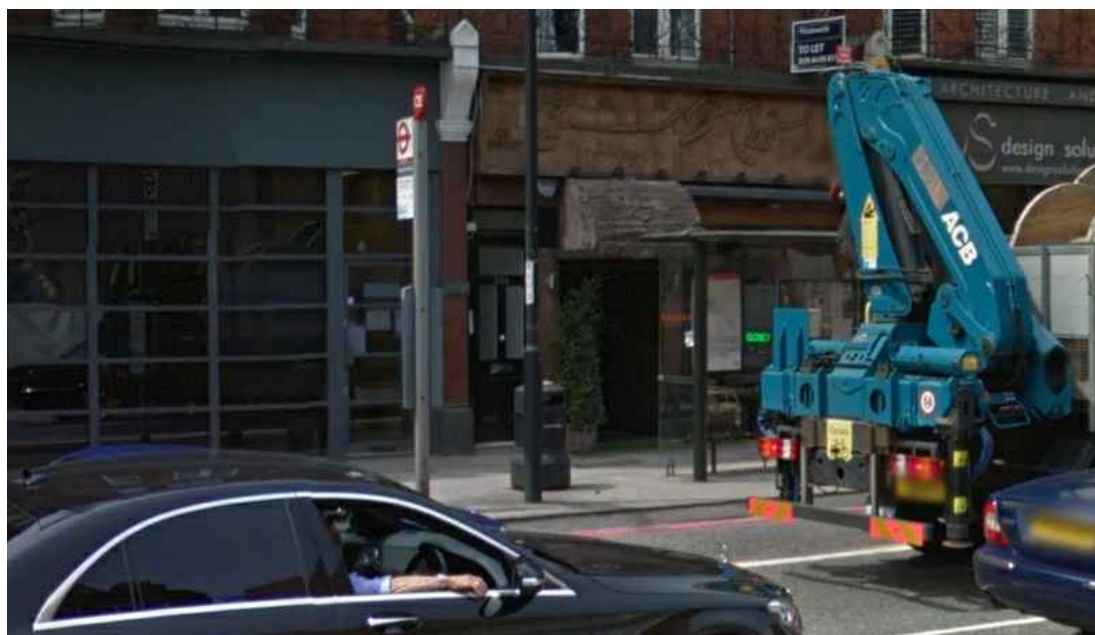

# SITE ADDRESS

Finchley Road, London, NW3 7BN  
Junction with Fortune Green Road - 35m After  
Furniture Index: CAM0042AB  
Easting/Northing: 525199/185769

## SITE ADDRESS

Finchley Road, London, NW3 7BN  
Junction with Fortune Green Road - 35m After  
Furniture Index: CAM0042AB  
Easting/Northing: 525199/185769

## PROPOSED ADVERTISING DISPLAY

The proposed advertising panel will comprise a double sided freestanding forum structure, featuring 1 x digital screen on one side and a static poster advertisement panel on the reverse at one end of the bus shelter. This will be viewed as an integral part of the existing shelter design.