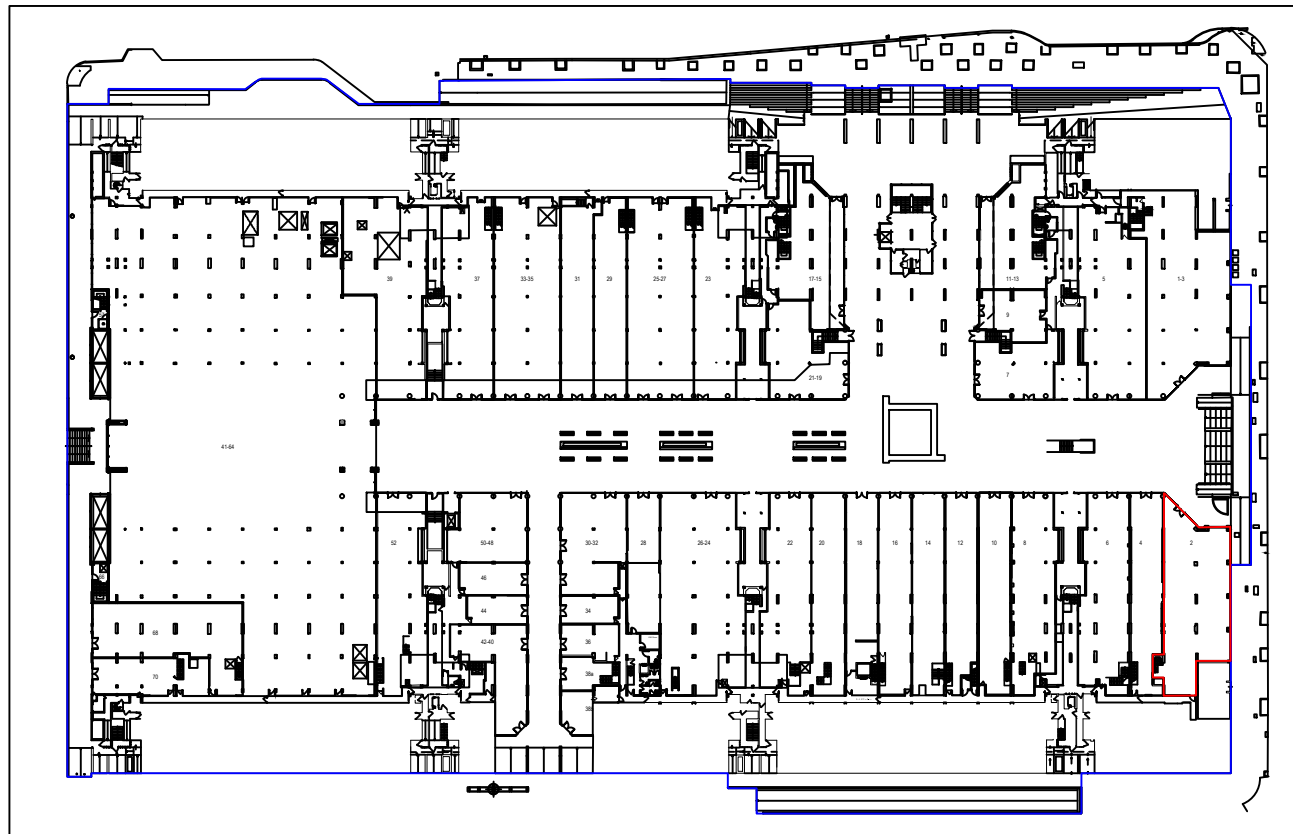

NORTH

GROUND FLOOR

LOWER BASEMENT

LOCATION PLAN
1:1250

NORTH

client
LAZARI INVESTMENTS LTD

address
THE BRUNSWICK CENTRE
LONDON WC1

location
UNIT 2
LEASE PLAN

date
MAY 2016

dwg. no.
140162-U2

scale
1:100 on A3

revision