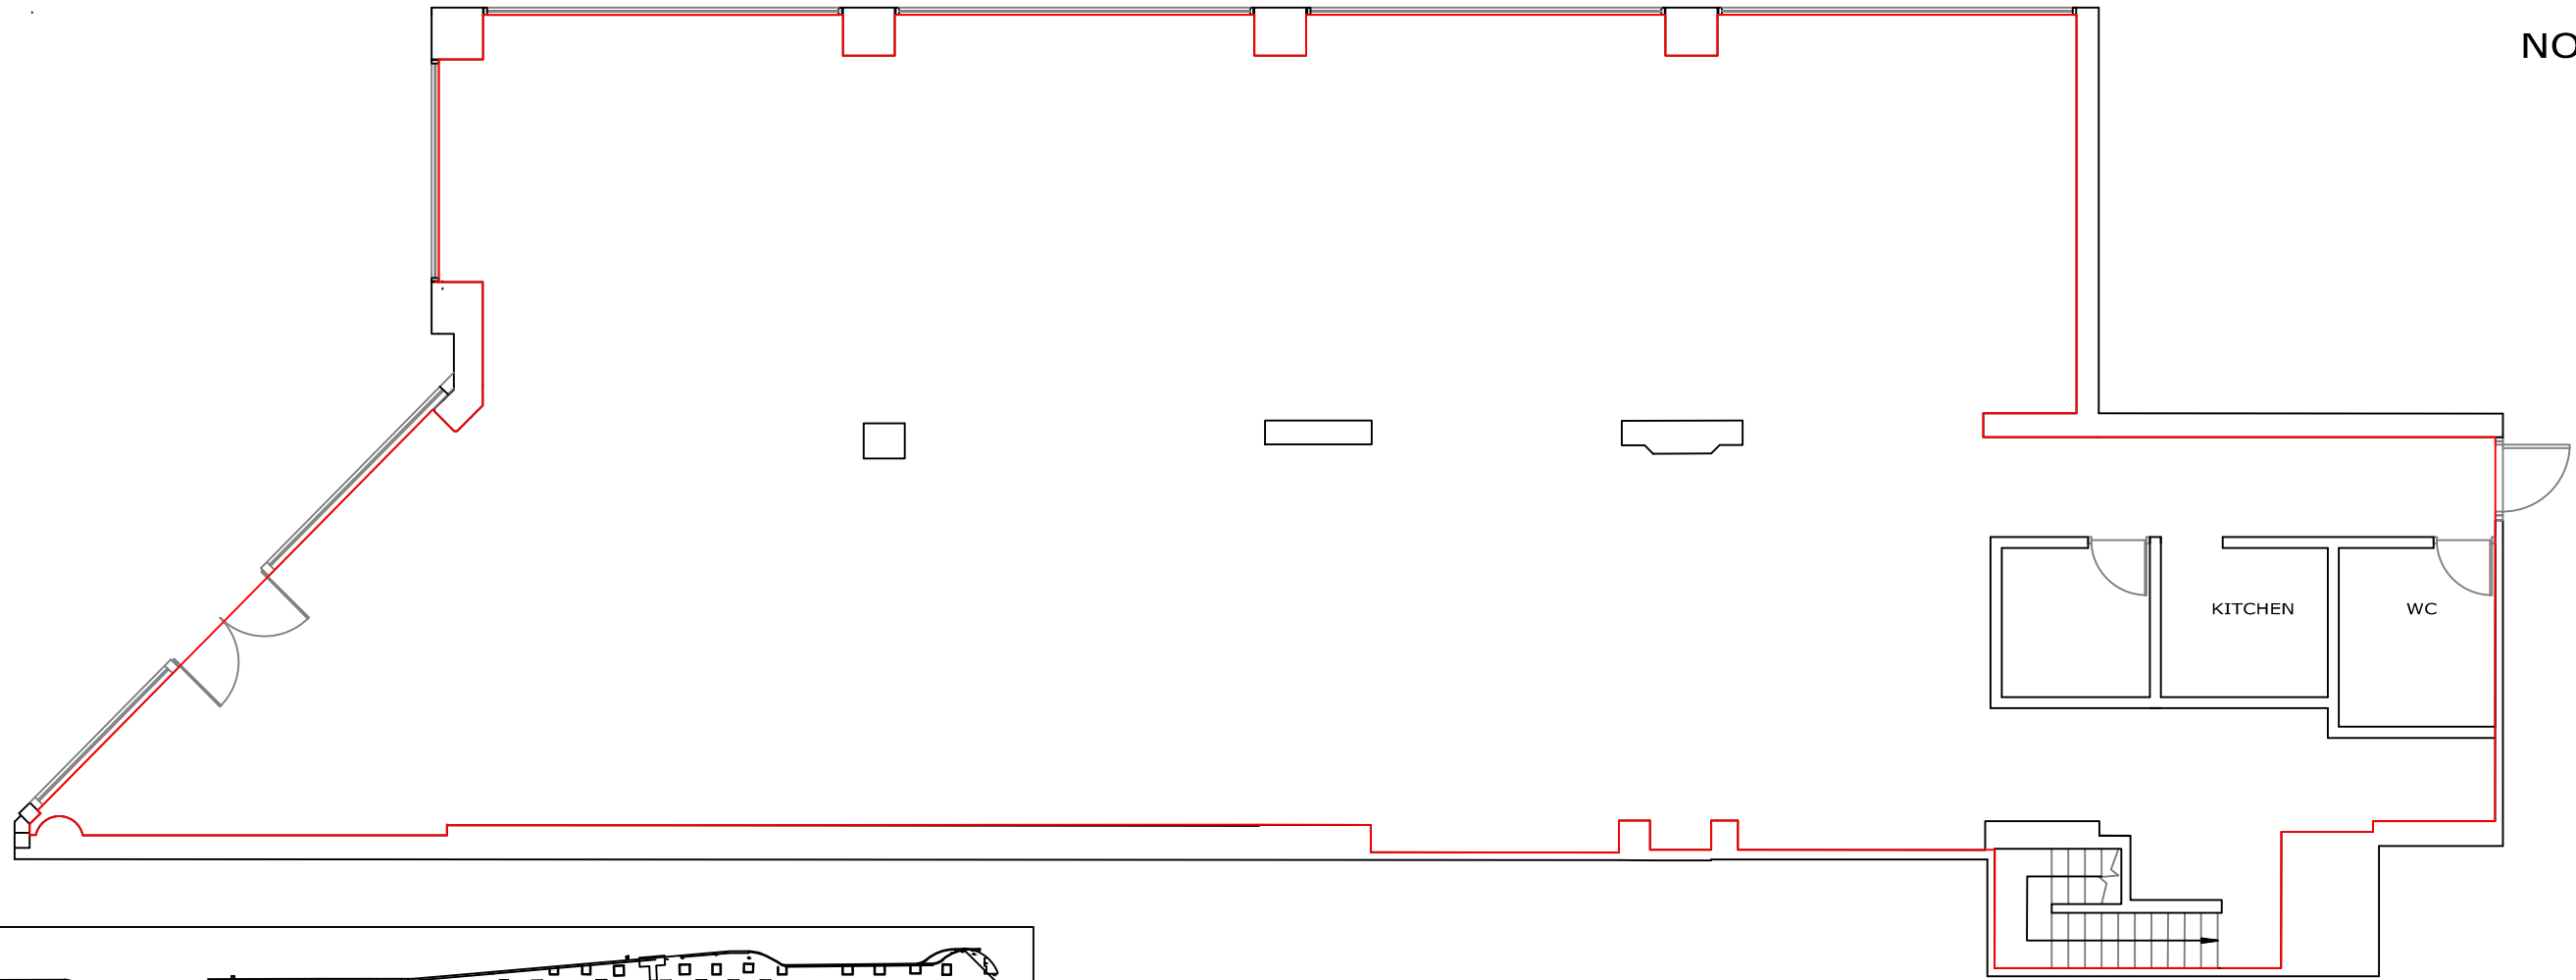

NORTH

GROUND FLOOR

LOWER BASEMENT

LOCATION PLAN
1:1250

NORTH

client
LAZARI INVESTMENTS LTD

address
THE BRUNSWICK CENTRE
LONDON WC1

location
UNIT 2
LEASE PLAN

date
MAY 2016

dwg. no.
140162-U2

scale
1:100 on A3

revision