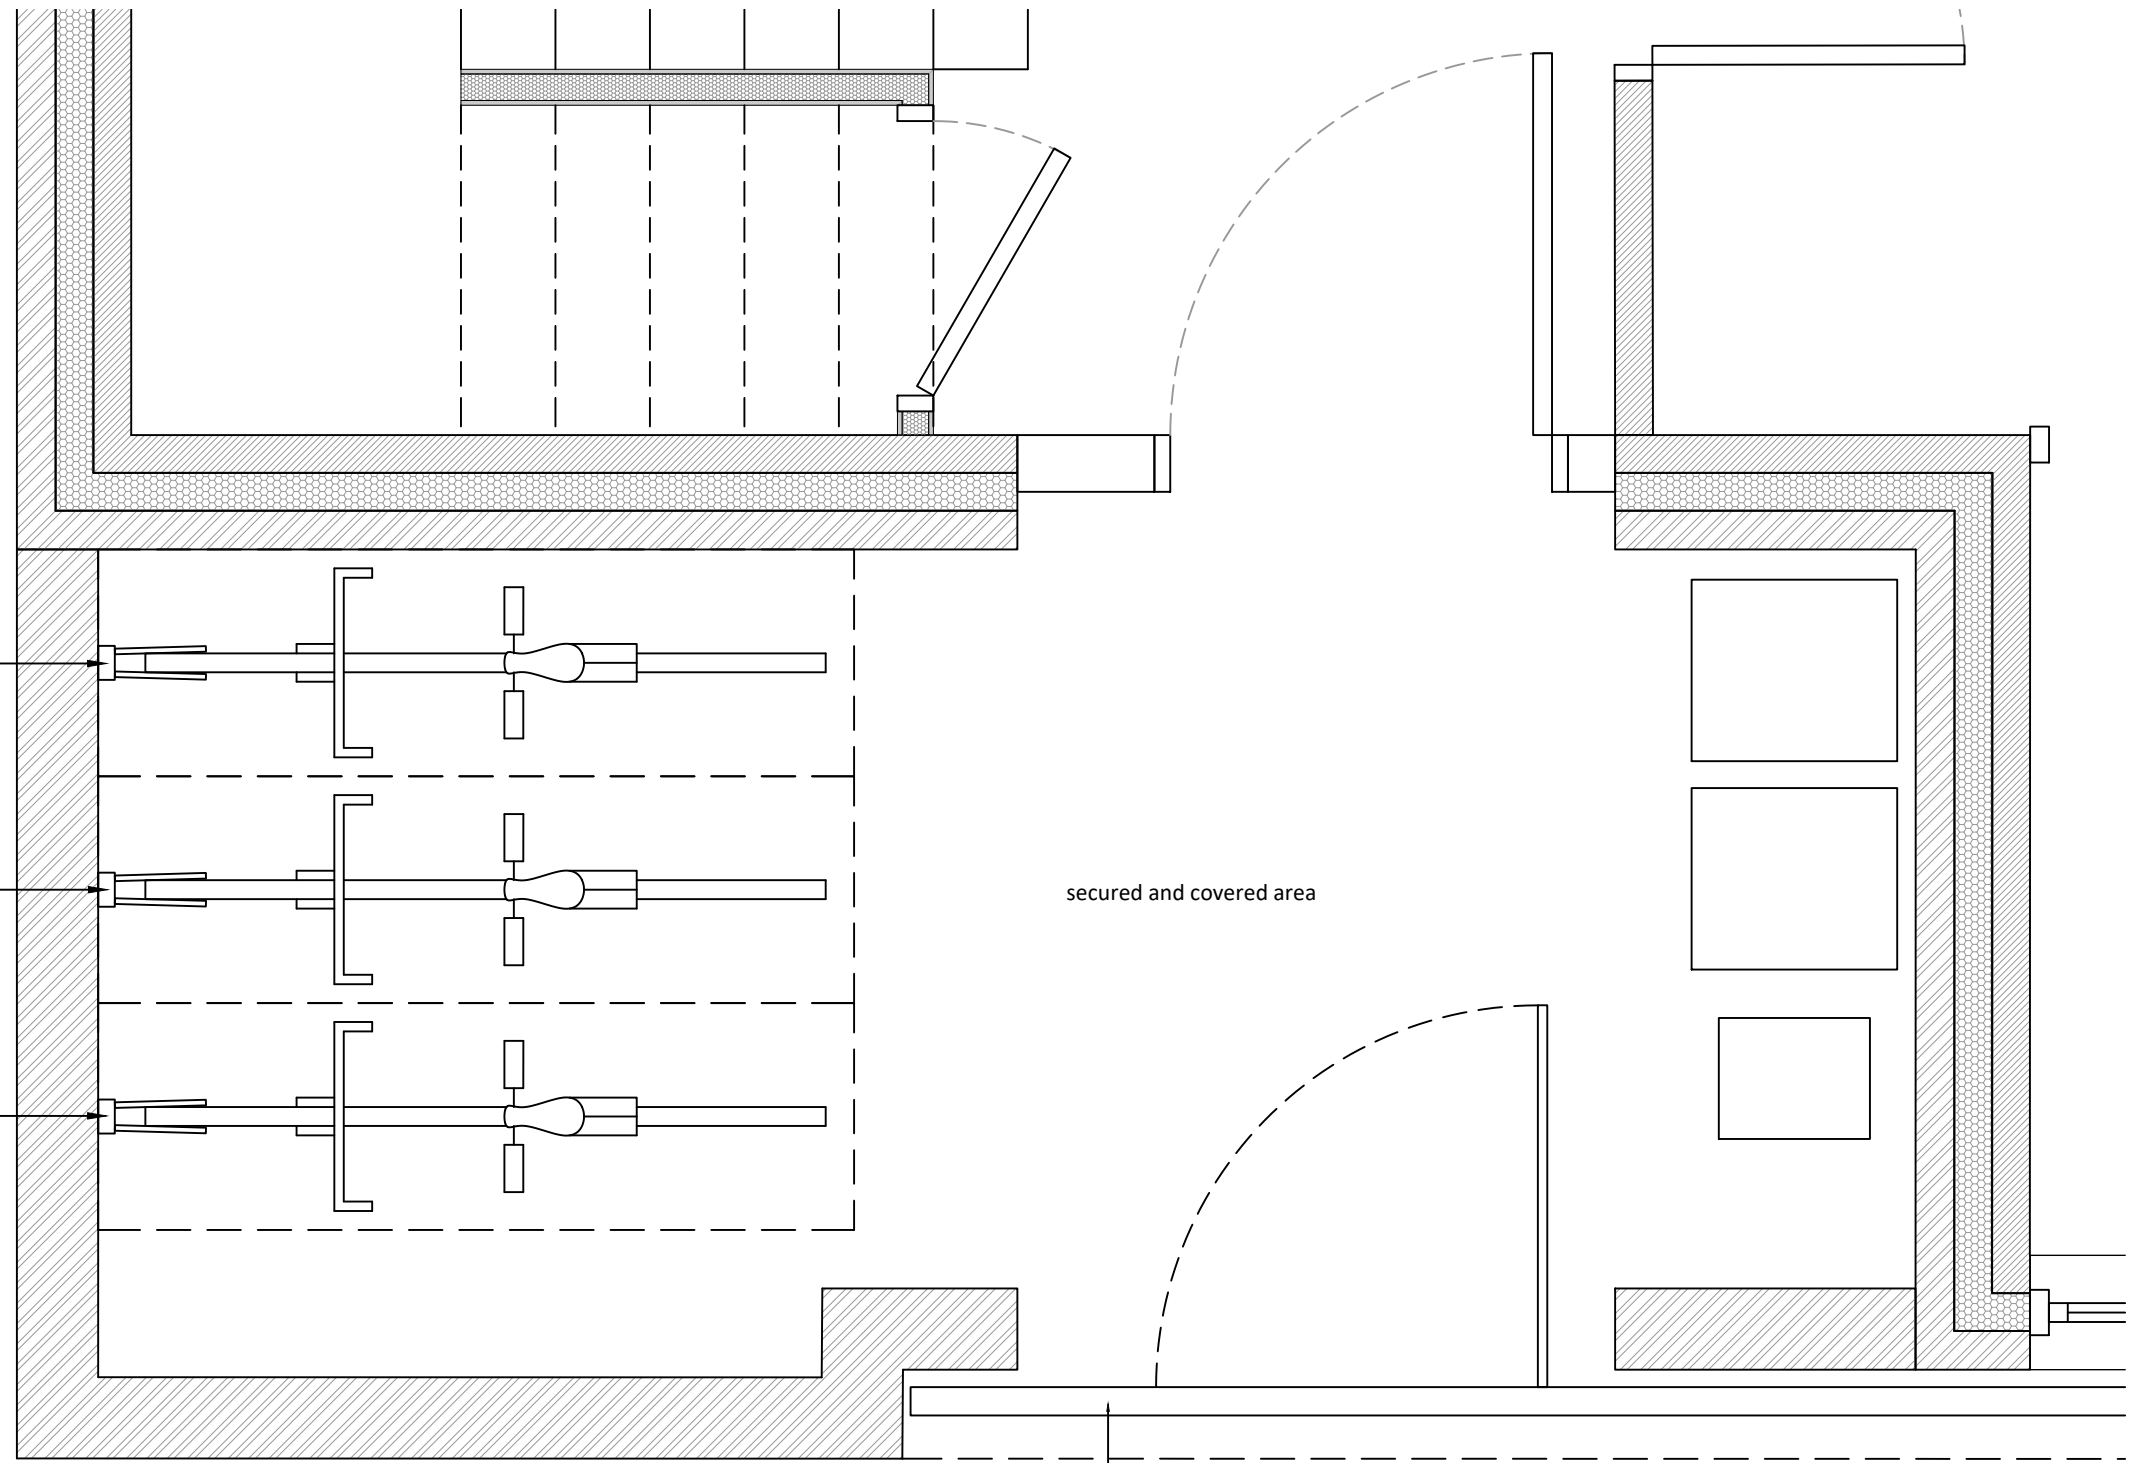

3 nr. wall mounted bicycle racks by ESEdirect

gate to have video entry system fitted for security