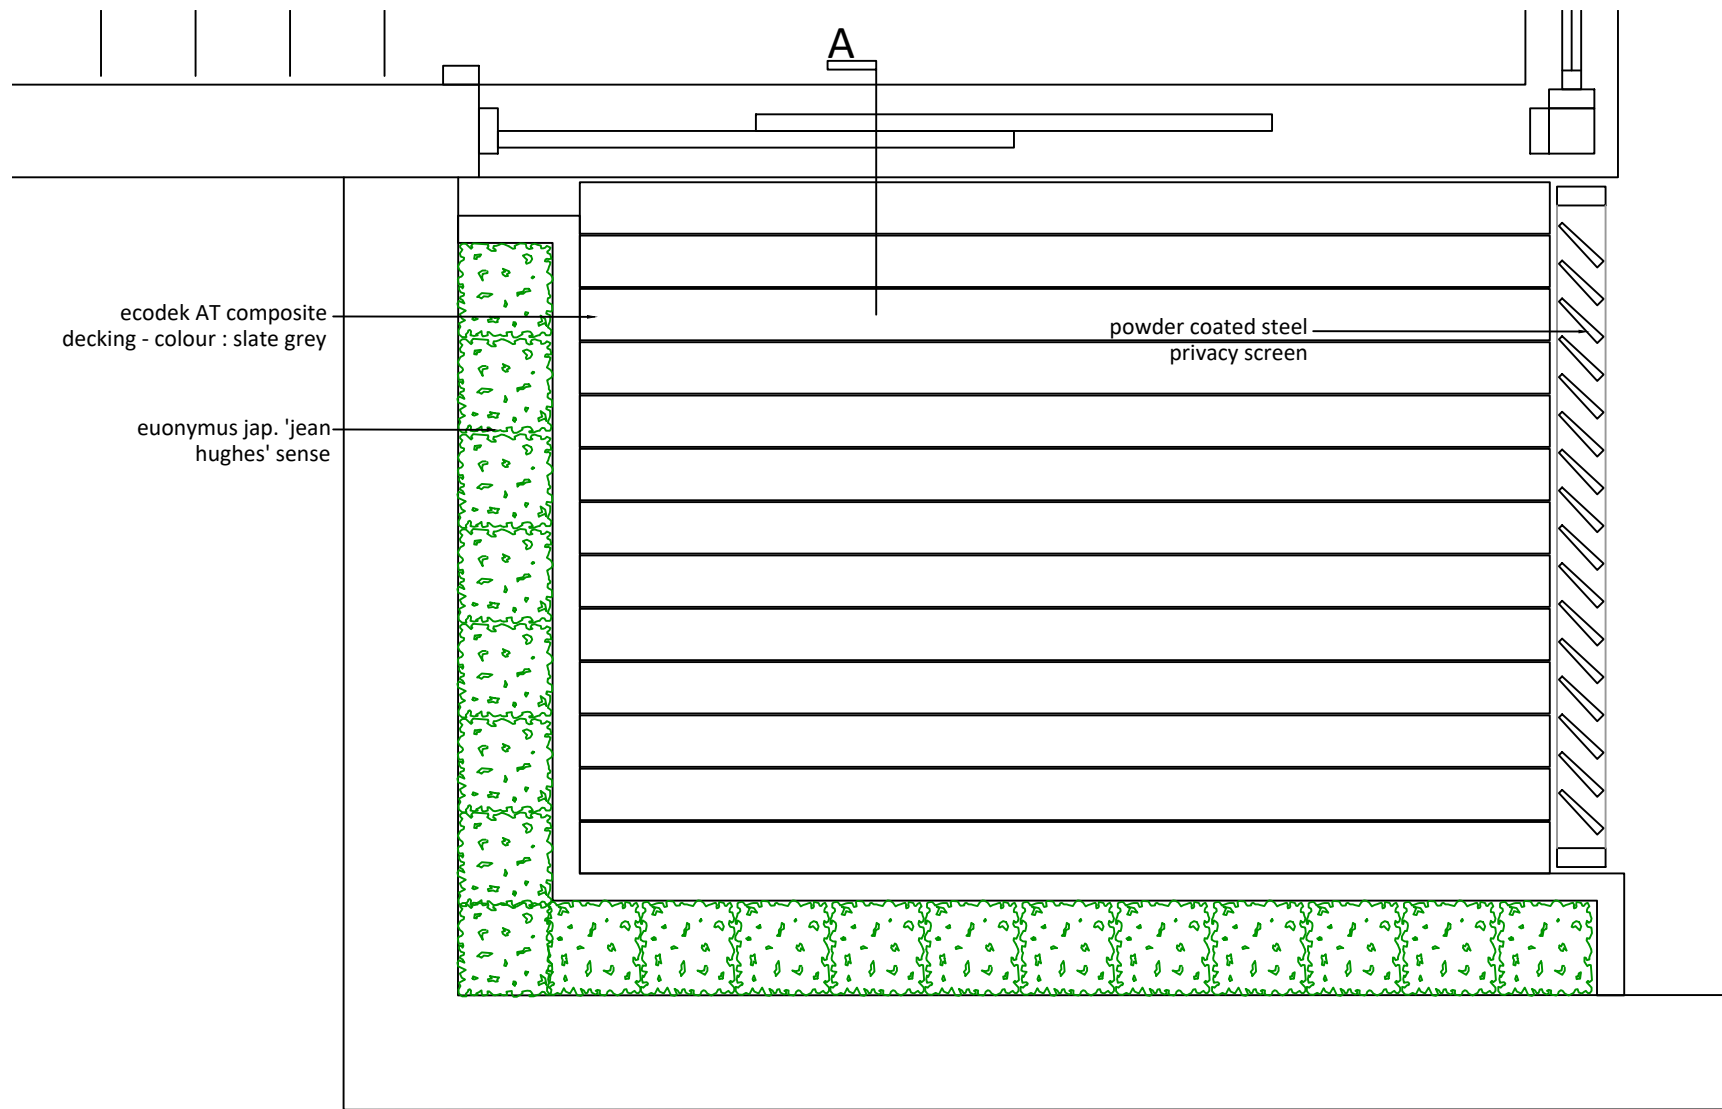

Terrace Section A

GA Plan

privacy screen to be made from powder coated steel - colour RAL 7021

privacy screen elevation

privacy screen plan