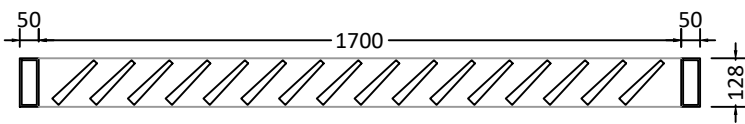

Terrace Section A

GA Plan

privacy screen to be made from powder coated steel - colour RAL 7021

privacy screen elevation

privacy screen plan