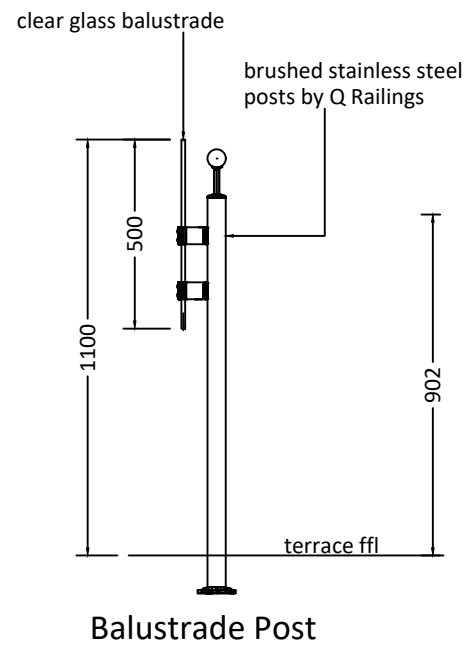

brushed stainless steel posts by Q Railings
euonymus jap. 'jean hughes' sense

GA Plan

Balustrade Post

Terrace Section A