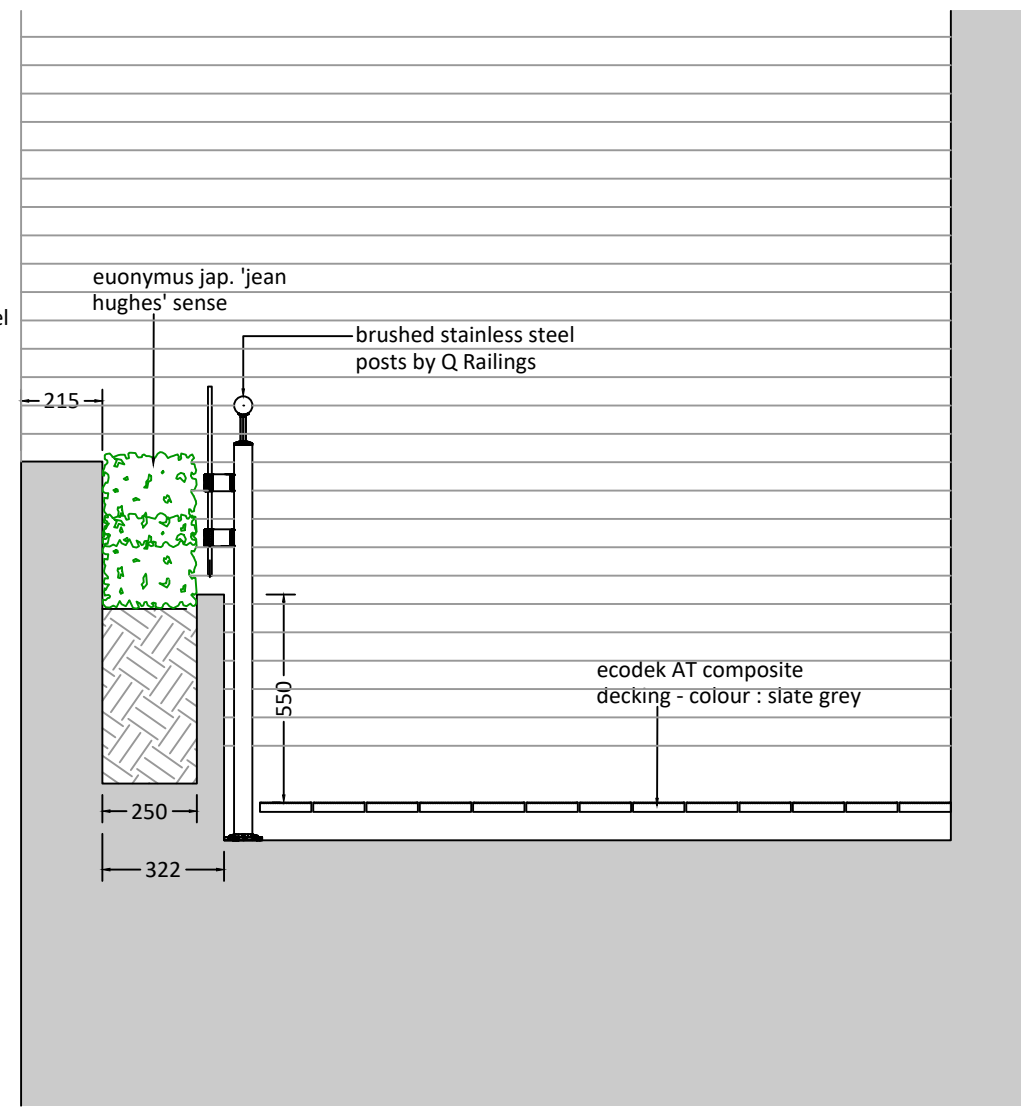

brushed stainless steel posts by Q Railings
euonymus jap. 'jean hughes' sense

GA Plan

Balustrade Post

Terrace Section A