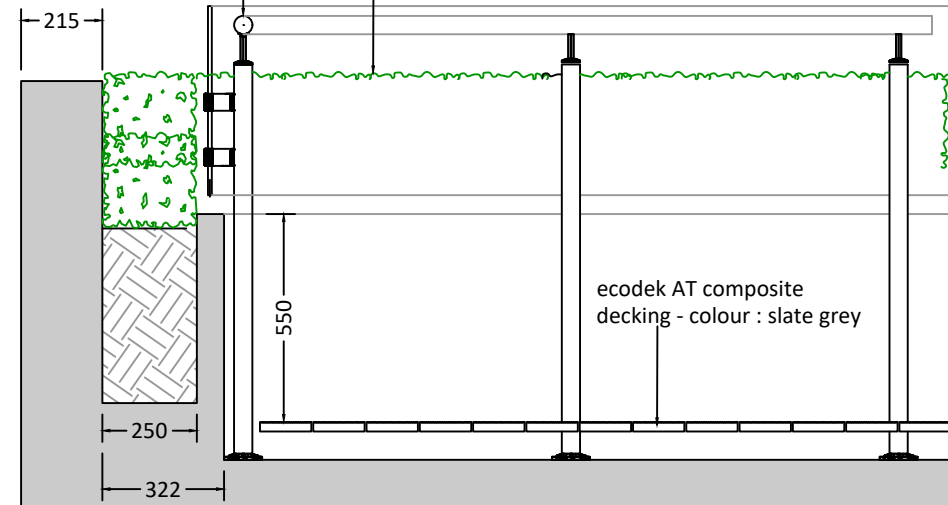

GA Plan

clear glass balustrade

brushed stainless steel posts by Q Railings

euonymus jap. 'jean hughes' sense

Balustrade Post

Terrace Section A