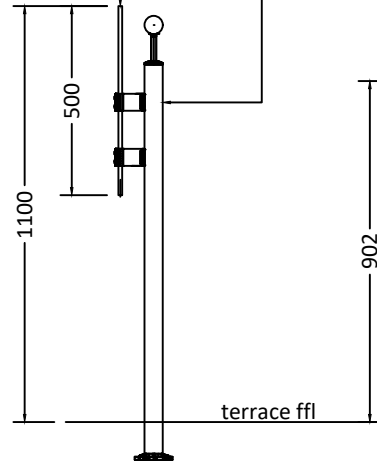

GA Plan

clear glass balustrade

brushed stainless steel posts by Q Railings

euonymus jap. 'jean hughes' sense

Balustrade Post

Terrace Section A