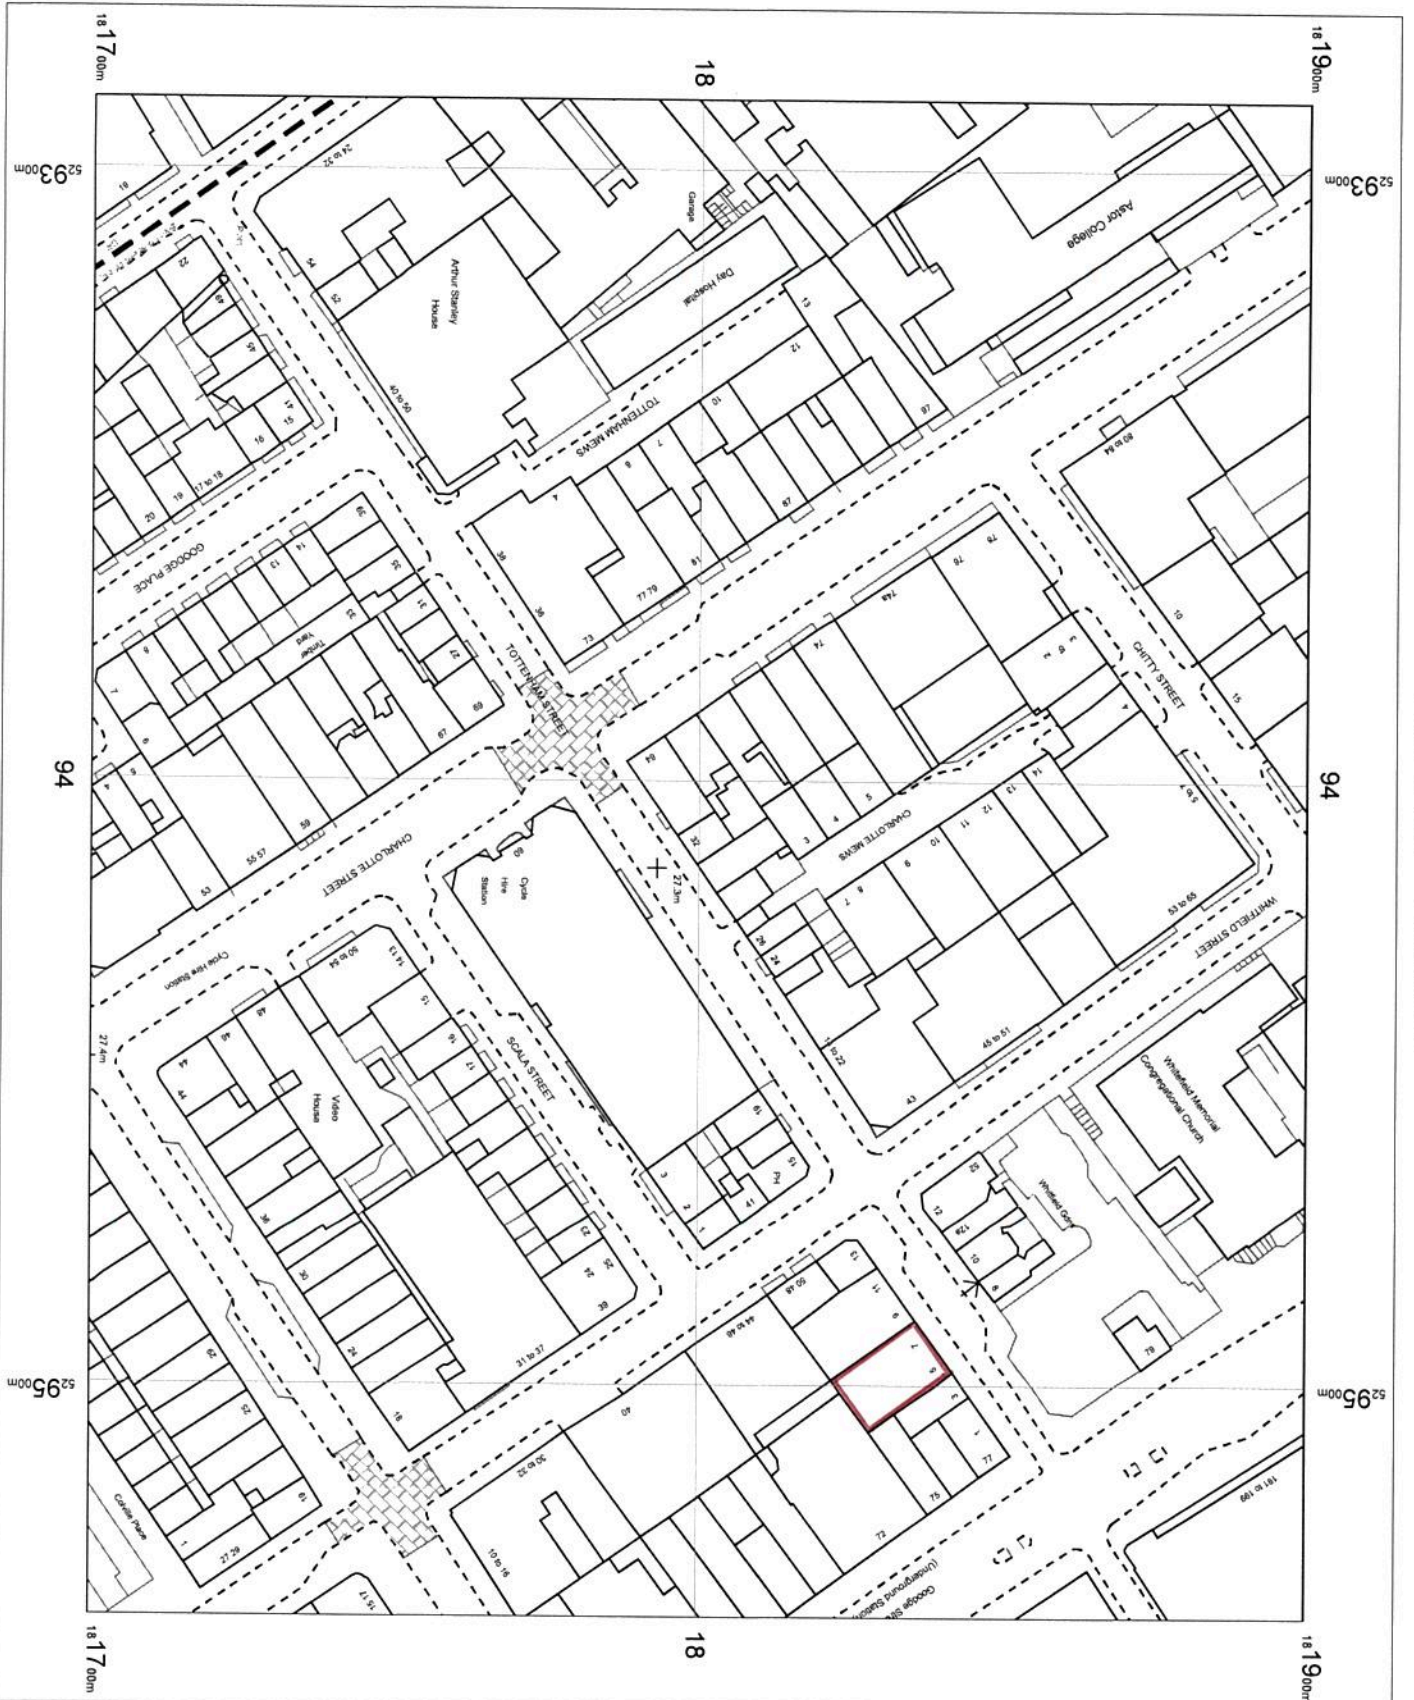

The Pod - London

The Pod,
5-7 Tottenham Street
Bloomsbury
London
W1T 2AG

OS MasterMap 1250/2500/10000
scale
27 April 2017, ID: CM-00619333
www.centremapslive.co.uk
1:1250 scale print at A4, Centre:
529414 E, 181800 N

©Crown Copyright and database
rights 2016 OS 100019980