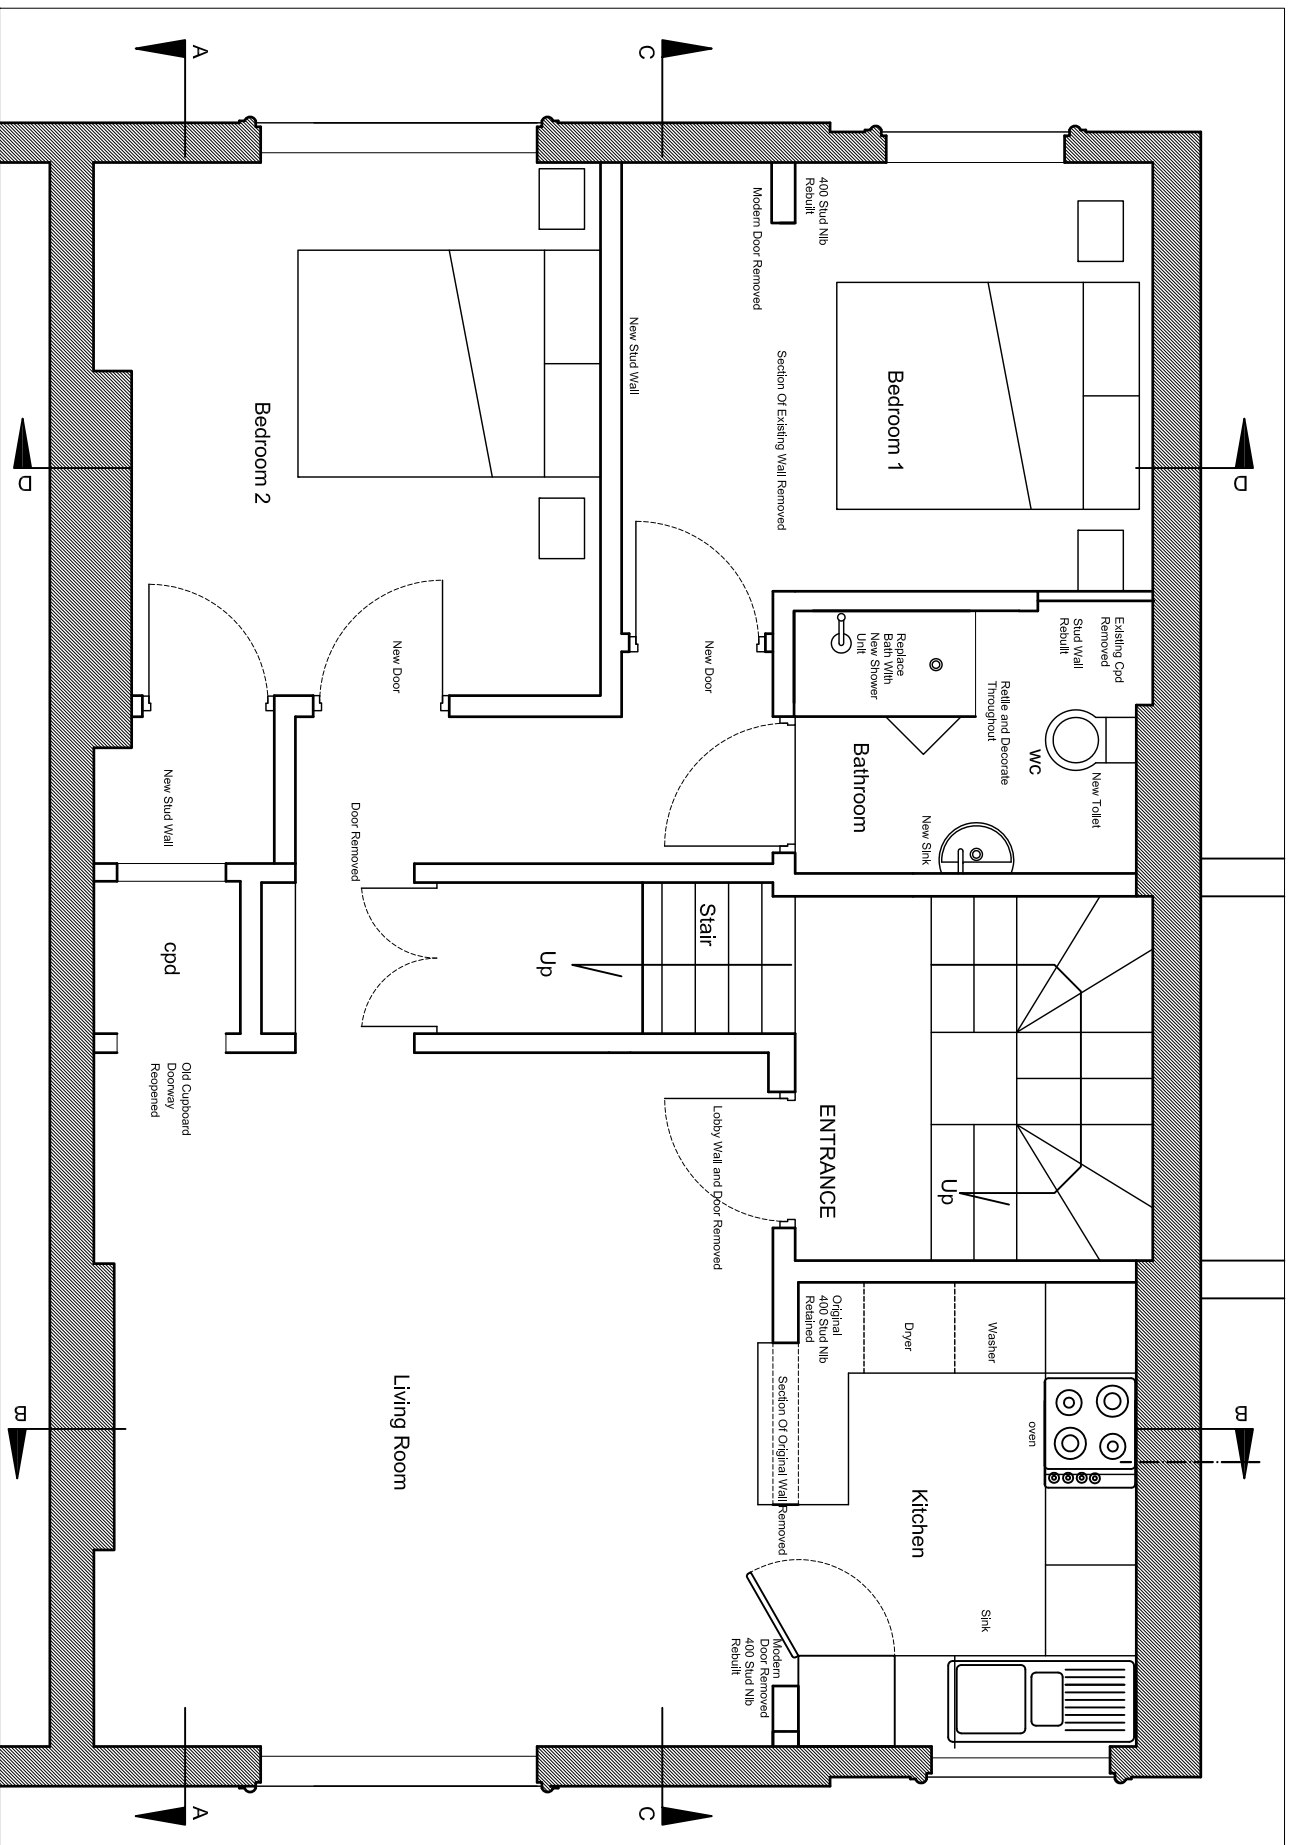

# PLAN OF REMOVALS

Address		17 Prince Albert Road London	
Client		Hillary Charlewood	
Project		House Plan	
Drawing Status		Design	
Scale	Date	Date	North
1:50 @ A4	24/04/17	Rev Date	24/04/17
Drawing No	Revision		
P3	A	Rev A Nibs Added, Nibs Changed 24/04/17	