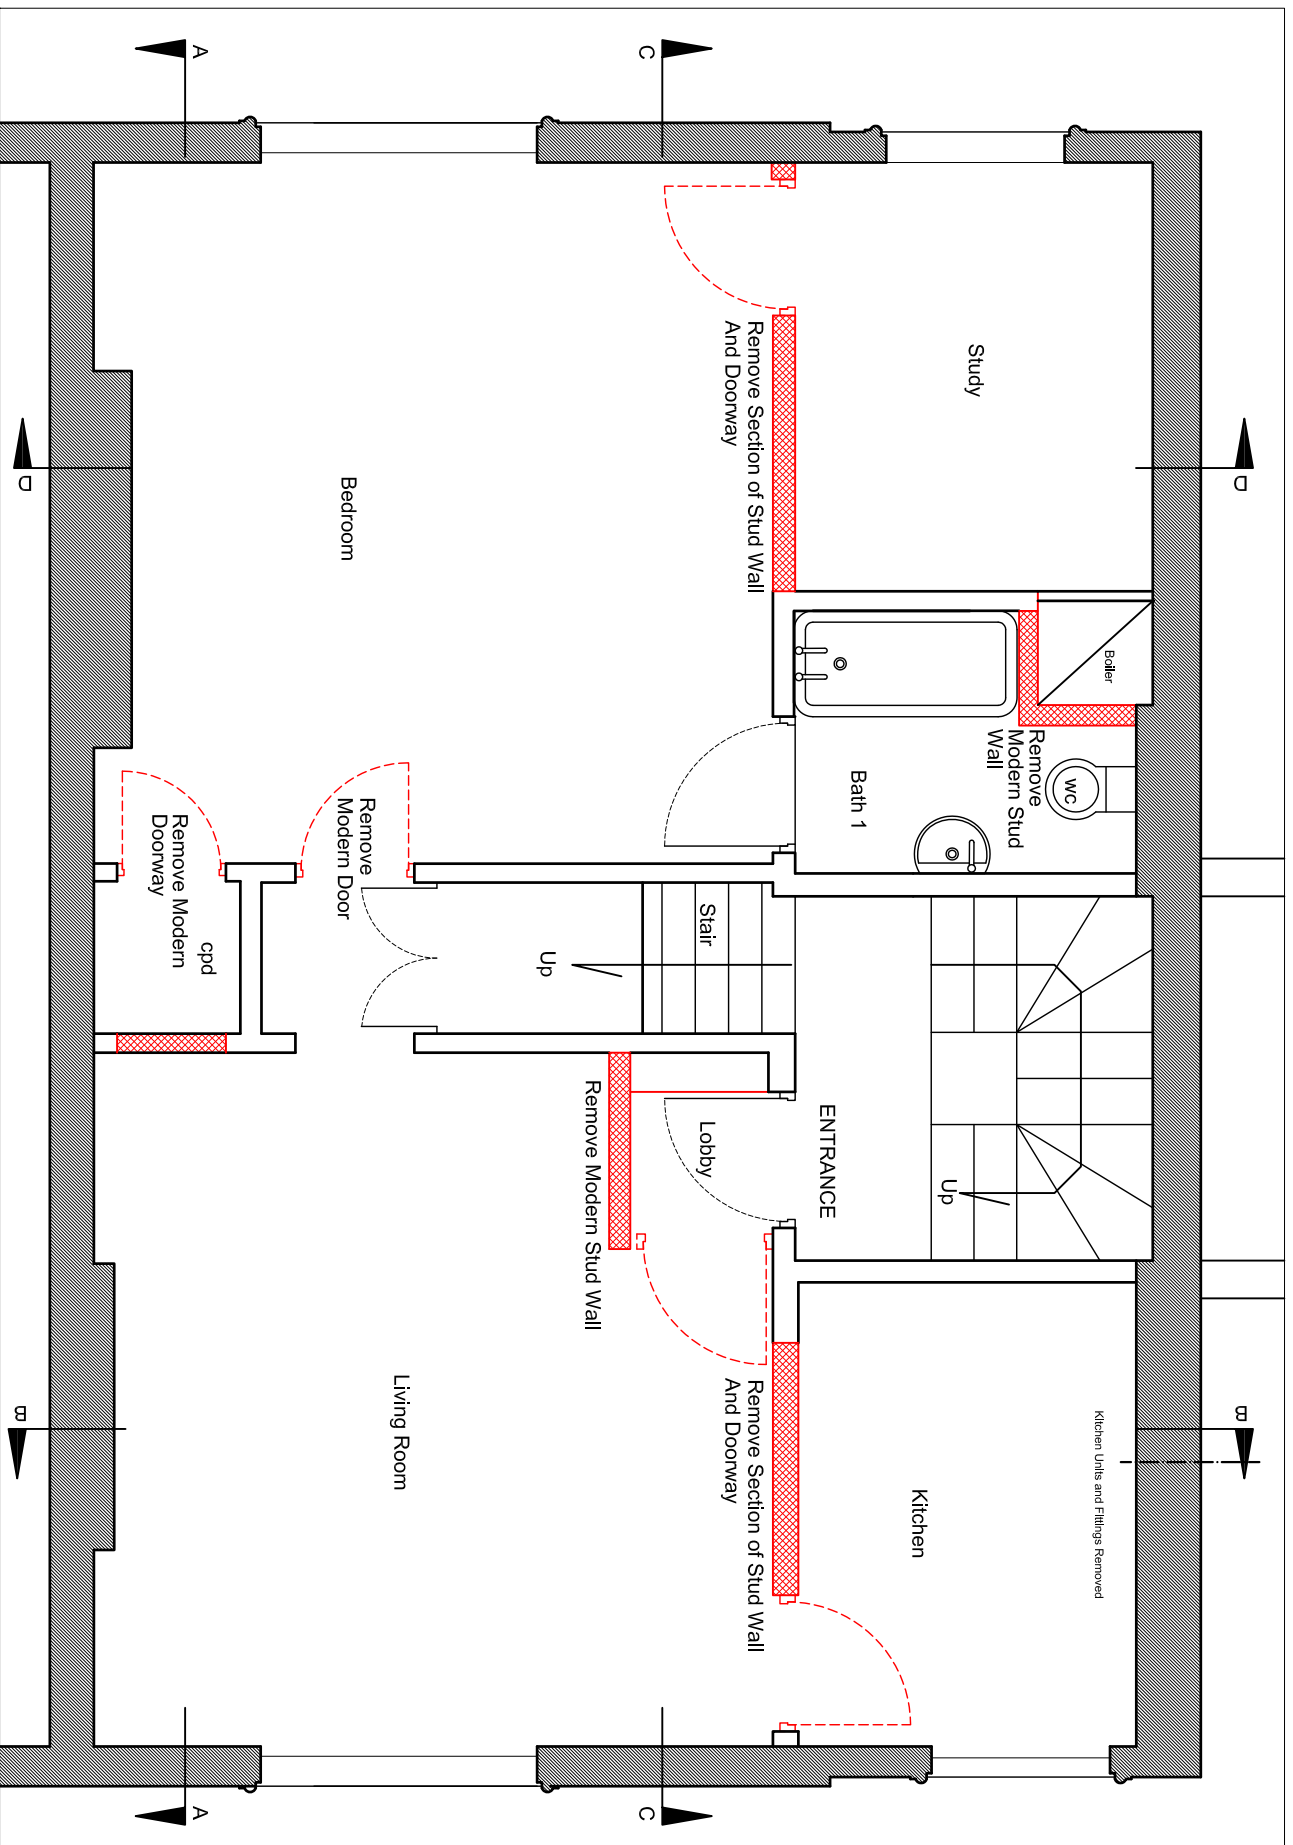

Project

House Plan

Client

Hillary Charlewood

Drawing Status

Design

Scale

1:50 @ A4

Date

22/04/17

North

Drawing No

P2

Rev A

Revision

Rev A: Notes Added 27/04/17

SCALE