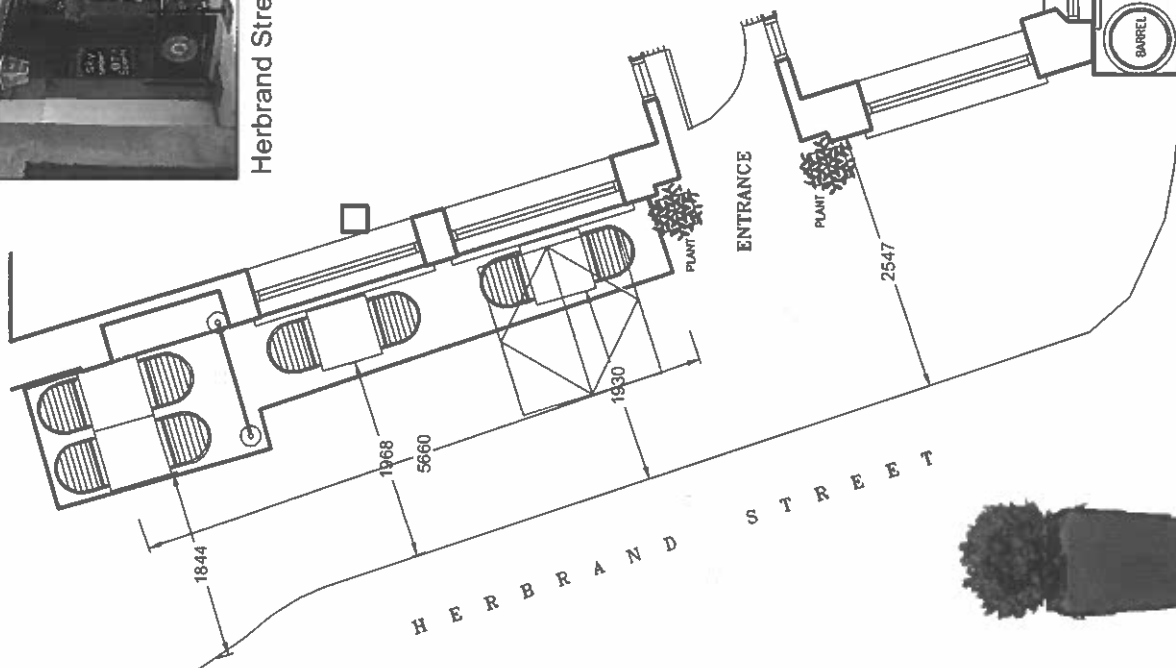

Herbrand Street

HERBRAND STREET

COLONNADE STREET

PAVEMENT LAYOUT PLAN

PLANTING

UPDATED FINAL PLAN