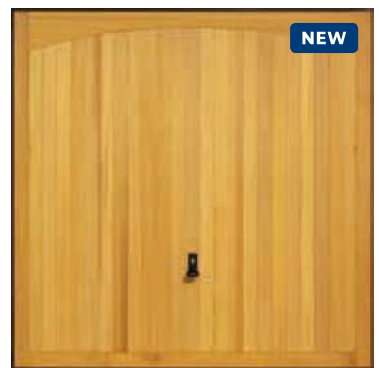

## Solid cedar for timeless appeal

Our tongued and grooved solid cedar garage doors are crafted from the highest quality timber. This traditional method of construction creates a range of classic designs which would enhance the appearance of any home. For timber door options, please see pages 32 - 35.

1

2

3

4

5

6

7

8