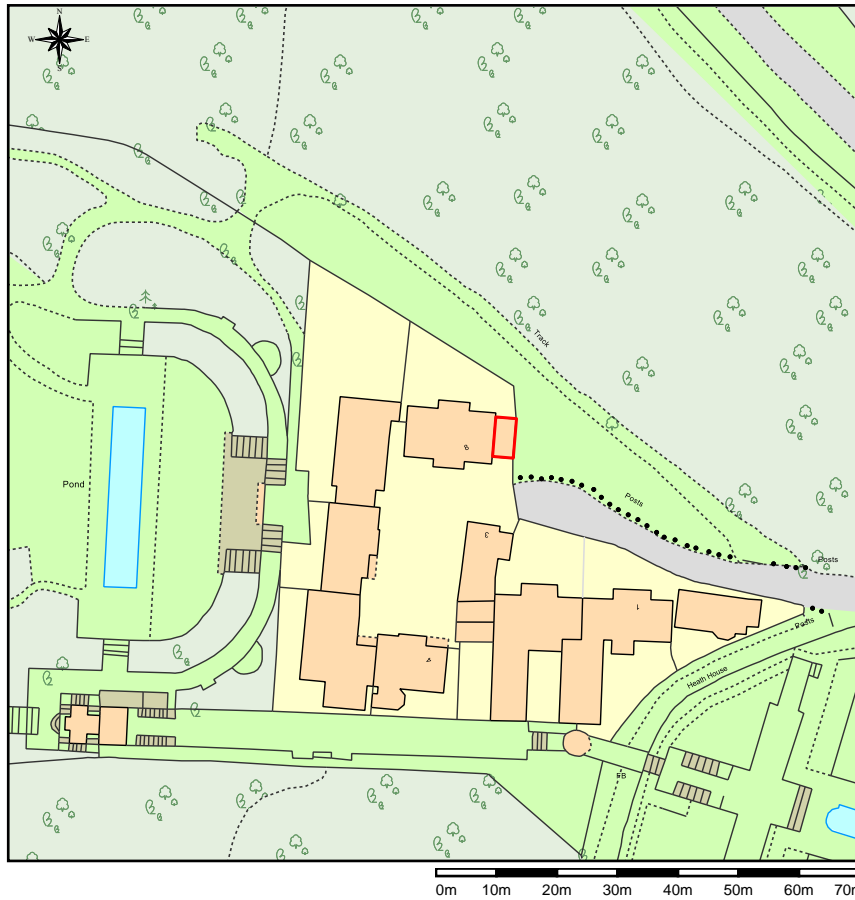

Location Plan of 8 inverforth close NW3 7EX

This Plan includes the following Licensed Data: OS MasterMap Colour PDF Location Plan by the Ordnance Survey National Geographic Database and incorporating surveyed revision available at the date of production. Reproduction in whole or in part is prohibited without the prior permission of Ordnance Survey. The representation of a road, track or path is no evidence of a right of way. The representation of features, as lines is no evidence of a property boundary. © Crown copyright and database rights, 2017. Ordnance Survey 0100031673

Scale: 1:1250, paper size: A4