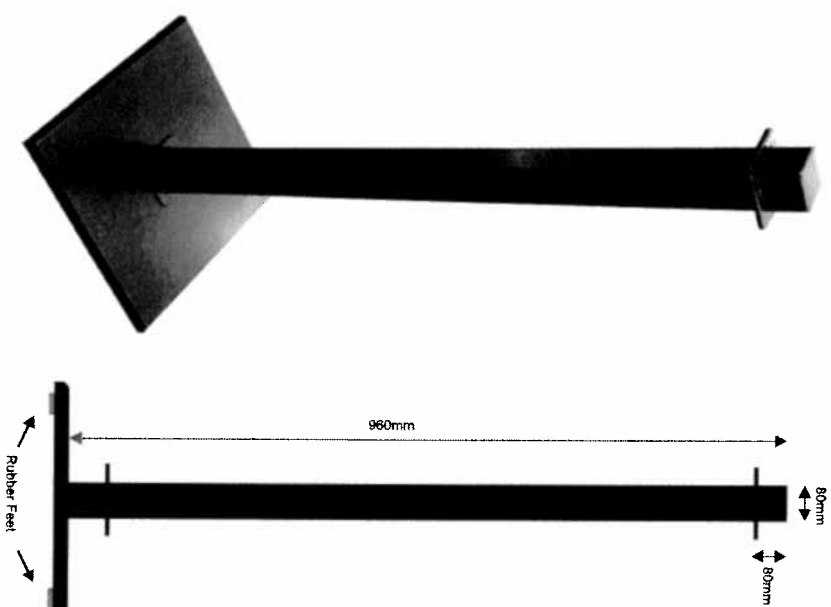

1M BANNER

Café Barrier 1m

Shade Zone

Alfresco Specialists
www.s-zone.co.uk - 01482 481050