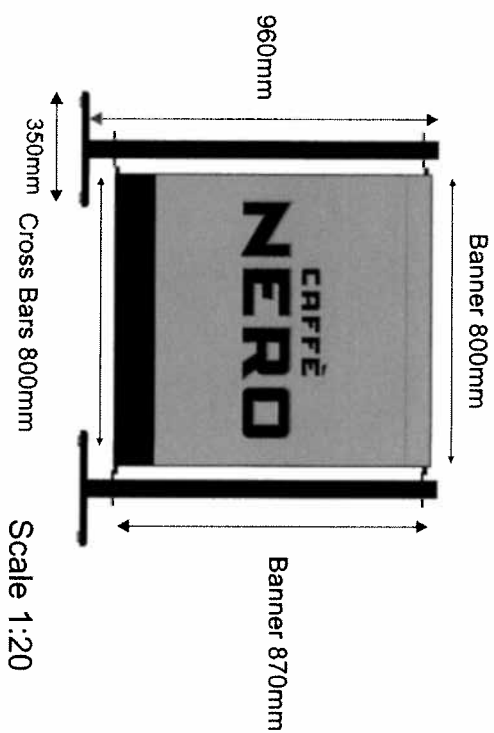

1M BANNER

Café Barrier 1m

Shade Zone

Alfresco Specialists
www.s-zone.co.uk - 01482 481050