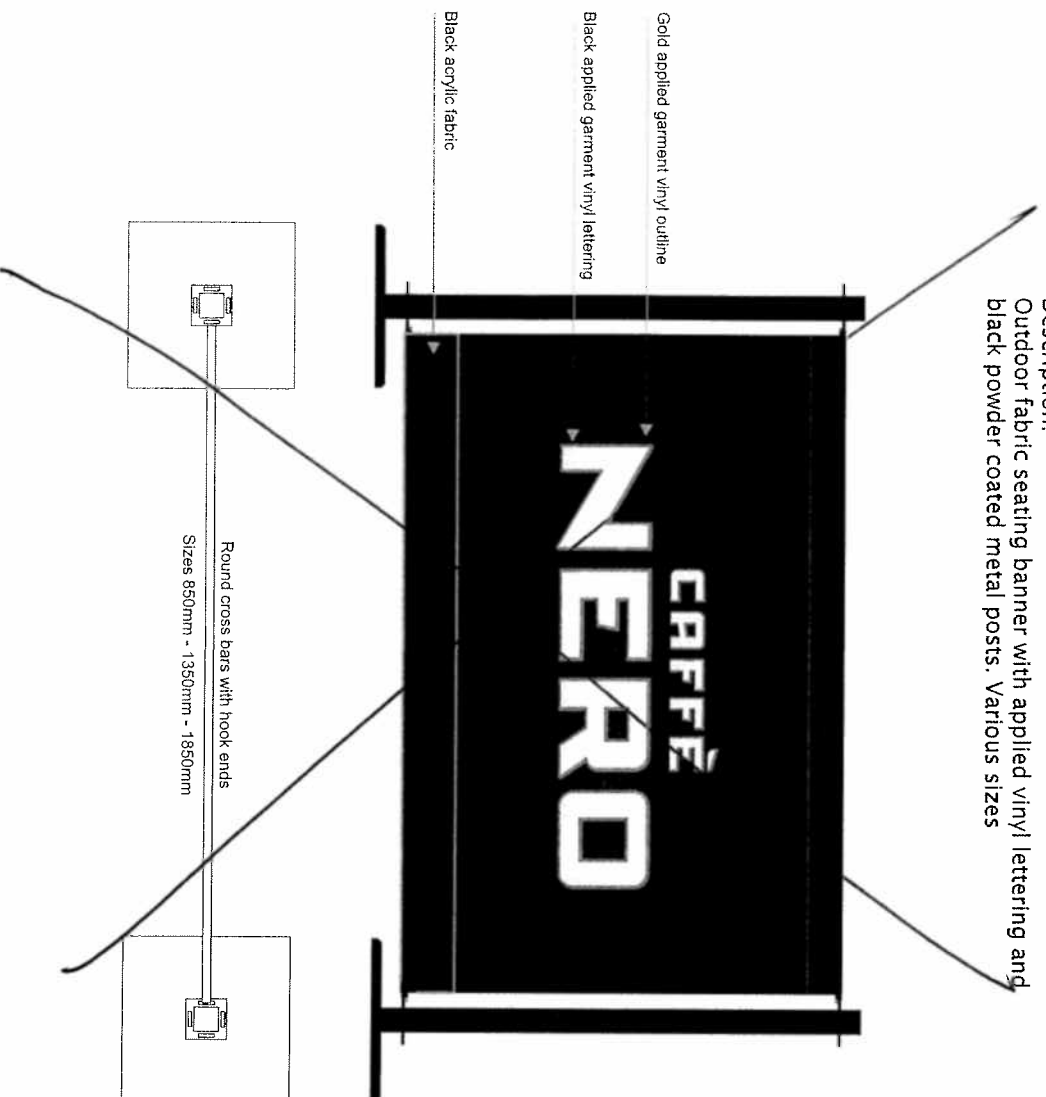

## Banner

Description:  
Outdoor fabric seating banner with applied vinyl lettering and black powder coated metal posts. Various sizes

## Chair

Description:  
87x40x42cm powder coated aluminum chair with black and white rattan for seating and backs

## Table

Description:  
72x60cm high density woodchips with resin with black composite top with brass ring, table legs powder coated die cast aluminum

# 1M BANNER

Café Barrier 1m