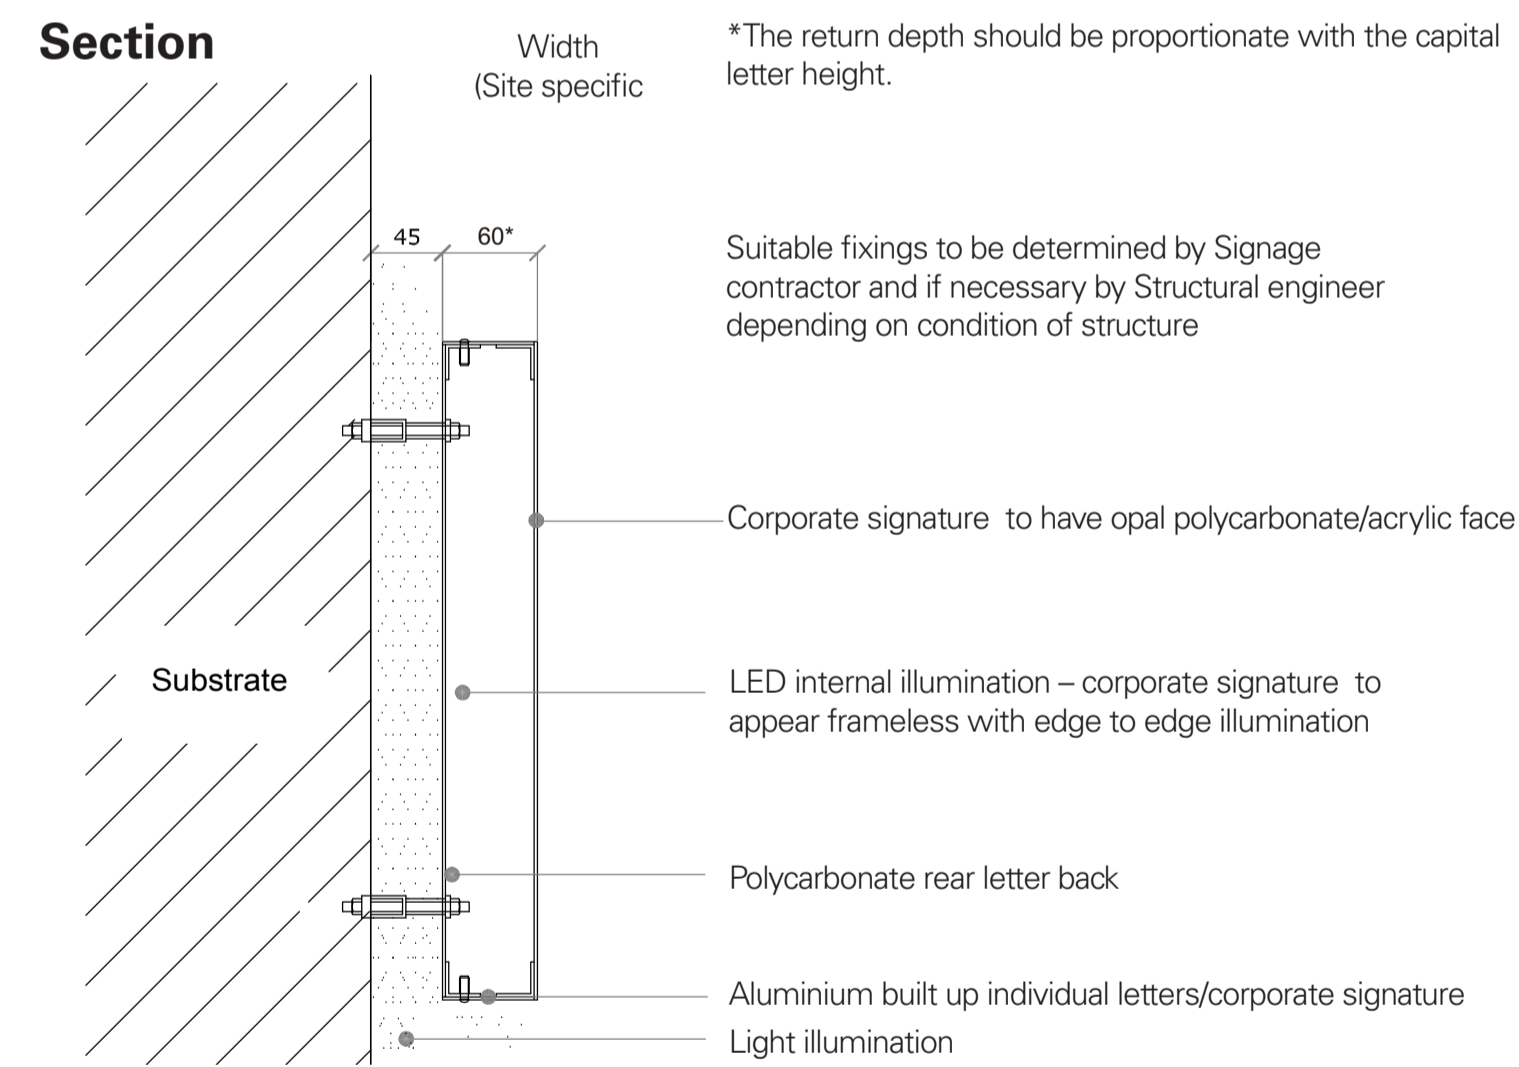

Main fascia letters and logo - Halo illuminated

Fascia Signage

a. Individual built up letters with halo illuminated letters with face and halo illuminated hexagon

Construction: Aluminium built up letters with returns sprayed black 50% gloss. Illuminated by GE minimax LEDs (or equivalent). Hexagon edges to be sprayed 50% gloss HSBC red to match pantone 1795c with opal and red acrylic face to give face illumination.

Application: Sign to be installed on prepared fascia on external elevations of the branch on stand off locators.

Maximum illuminance level 150cd/m²

The white fascia board should be finished as a stove enamel to BS00E55 and span the full width of our facade wherever possible. All fixings should be appropriate for the sign weight and building facade material.

Artwork ref: FLT – (original artwork only to be used)

Example of a typical installation

REVISION	BY	DATE	REVISION	BY	DATE

CLIENT	HSBC	
PROJECT	HSBC 122 FINCHLEY ROAD HSBC UK Rebranding - PIN GB7747 122 Finchley Road, London, NW3 5JD	
DRAWING	PROPOSED SIGN DETAIL	
DRAWING No.	16 033 0325 PA 04	SCALE NOT TO SCALE
DRAWN BY / OFFICE	NJC / LONDON	REVISION -