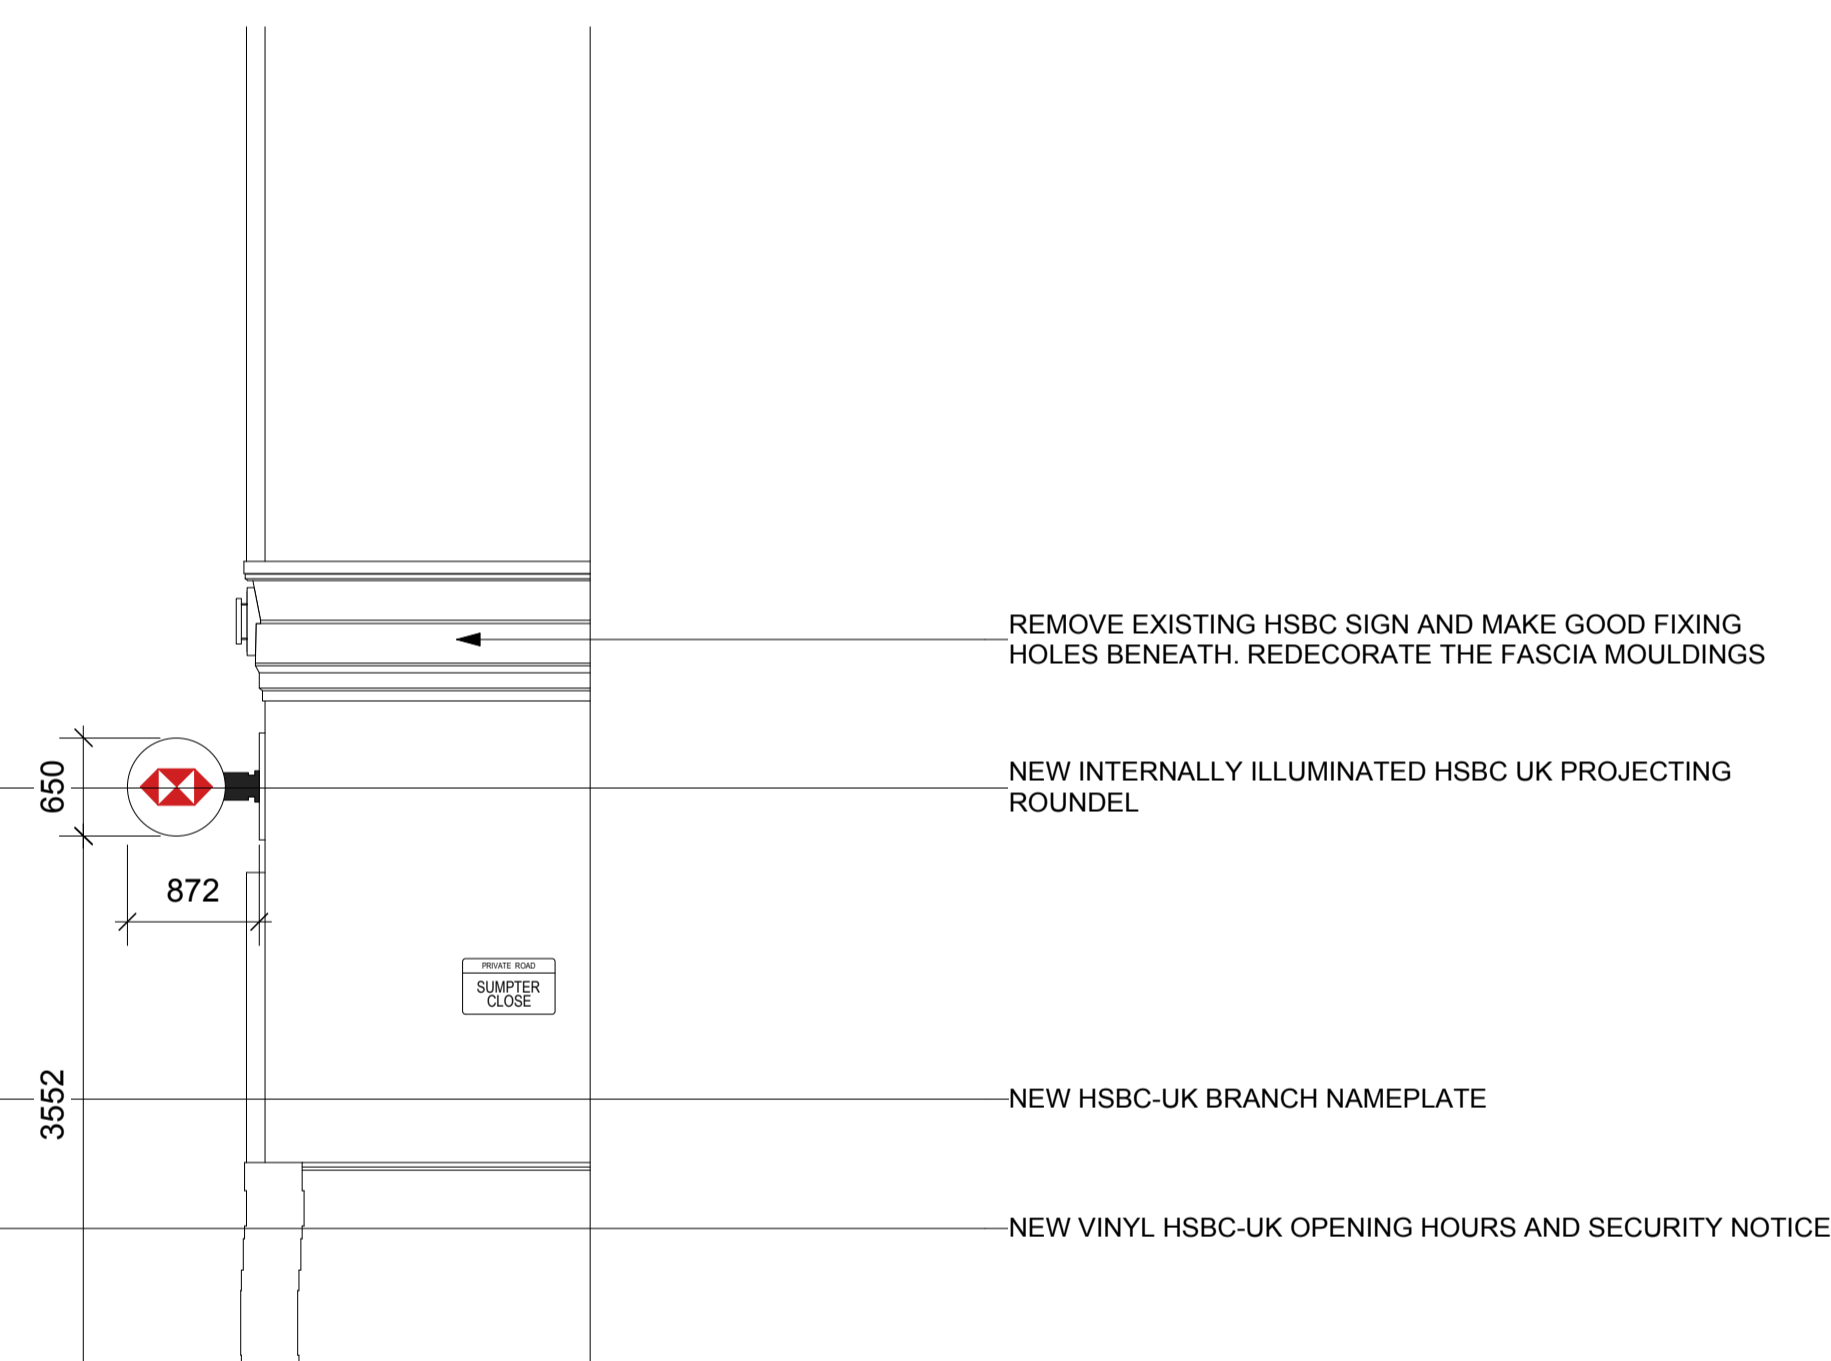

PROPOSED SUMPTER CLOSE ELEVATION

REVISION	BY	DATE	REVISION	BY	DATE
A	NJC	24.04.17			
FASCIA BOX AND LETTERING REDUCED IN SIZE					

PLANNING APPLICATION

CLIENT	HSBC		DRAWING	PROPOSED ELEVATION	
PROJECT	HSBC 122 FINCHLEY ROAD HSBC UK Rebranding - PIN GB7747 122 Finchley Road, London, NW3 5JD		DRAWING No.	16 033 0325 PA 03	
			SCALE	1:100 @ A3 1:50 @ A1	
			DRAWN BY / OFFICE	NC / LONDON	
			REVISION	A