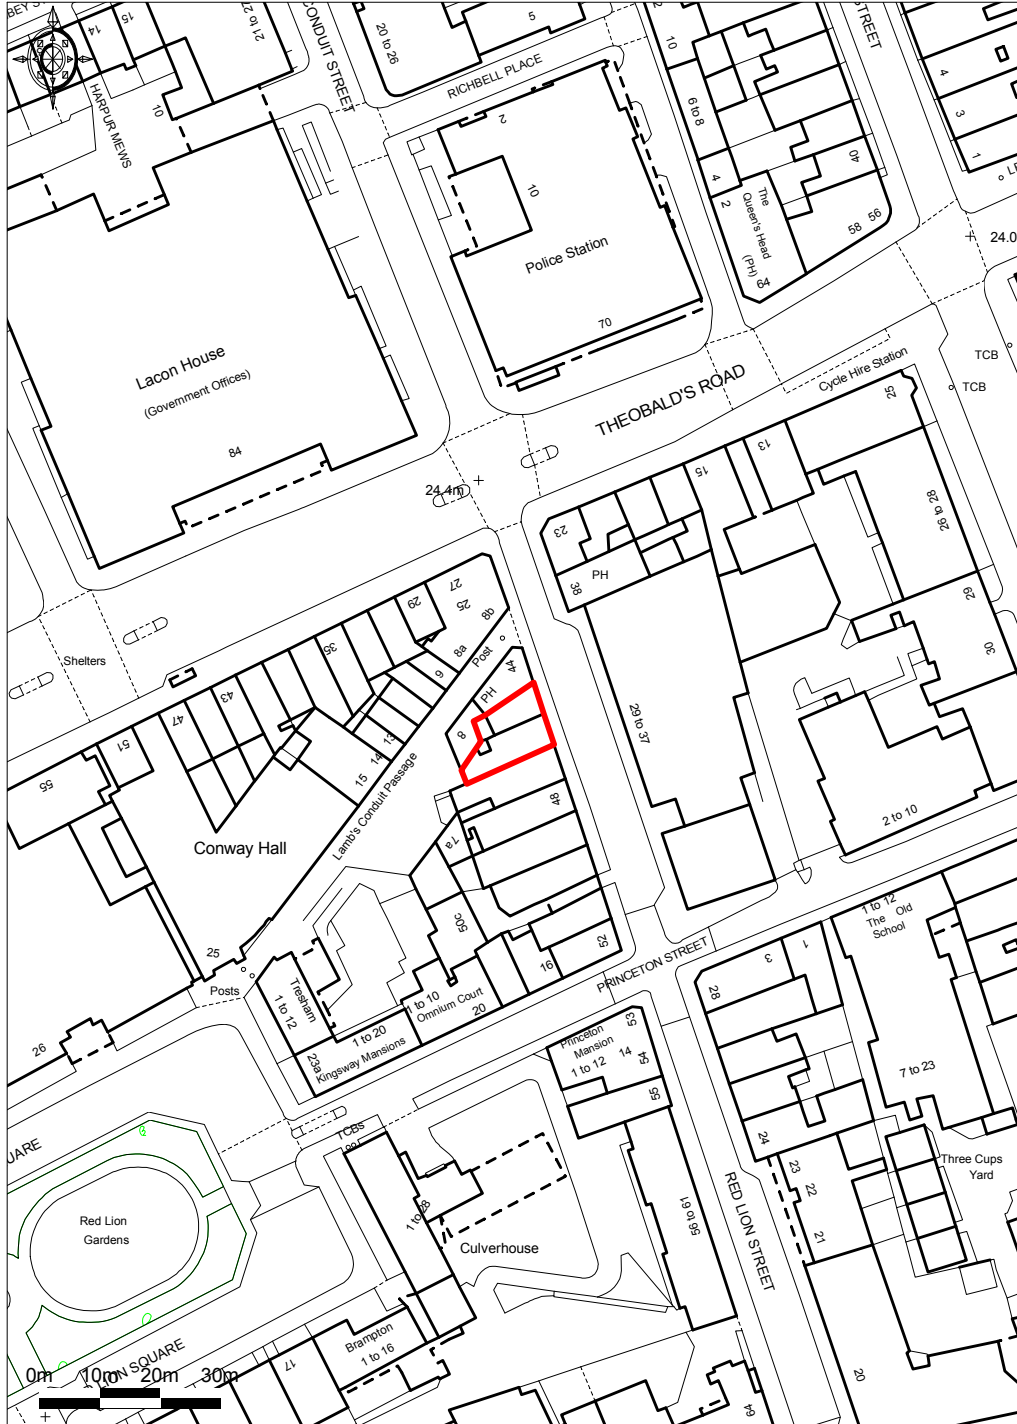

45-46 RED LION STREET WC1R 4PF
LOCATION PLAN